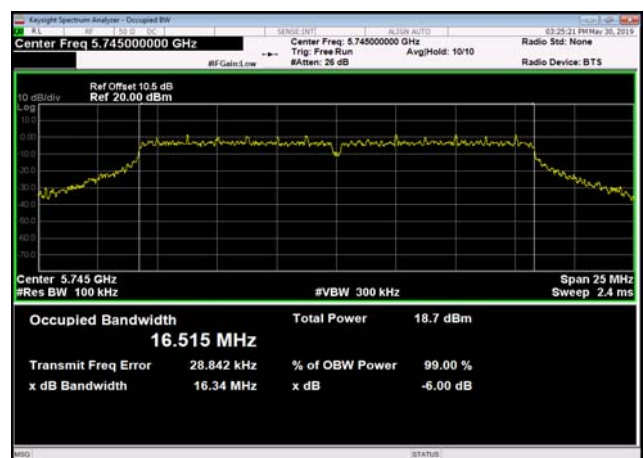

U-NII-3 6dB Bandwidth-802.11a(20MHz)
,5745MHz