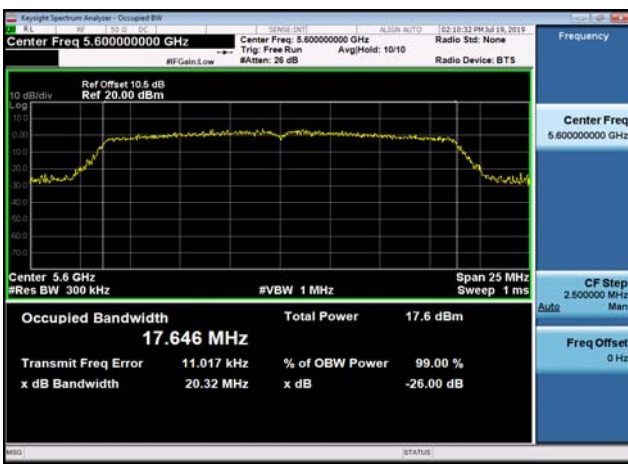

U-NII-2c 99% Bandwidth-802.11ac(20MHz),5600MHz