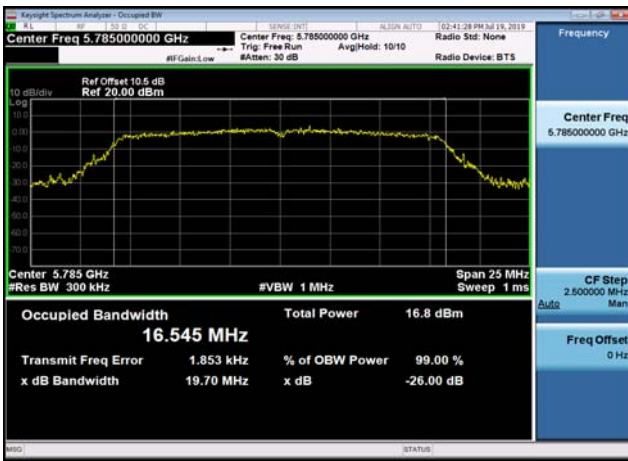

U-NII-3 99% Bandwidth-802.11n(40MHz),5795MHz

U-NII-3 99% Bandwidth-802.11a(20MHz),5745MHz

U-NII-3 99% Bandwidth-802.11a(20MHz),5785MHz

U-NII-3 99% Bandwidth-802.11a(20MHz),5825MHz

U-NII-3 99% Bandwidth-802.11ac(20MHz),5745MHz