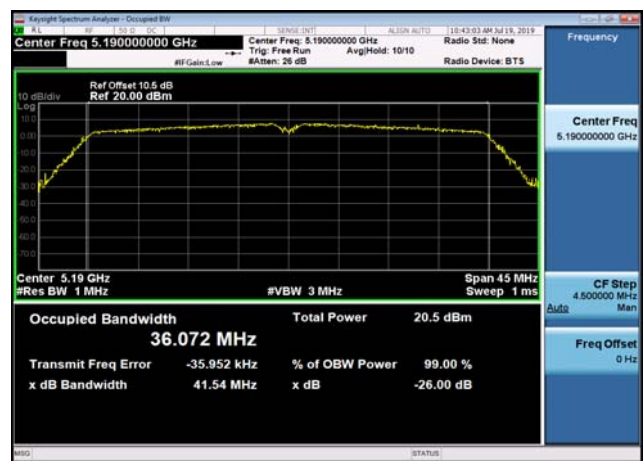

# Test Plots Band 1

U-NII-1 99% Bandwidth-802.11n(20MHz)  
,5180MHz

U-NII-1 99% Bandwidth-802.11n(20MHz)  
,5220MHz

U-NII-1 99% Bandwidth-802.11n(20MHz)  
,5240MHz

U-NII-1 99% Bandwidth-802.11n(40MHz)  
,5190MHz