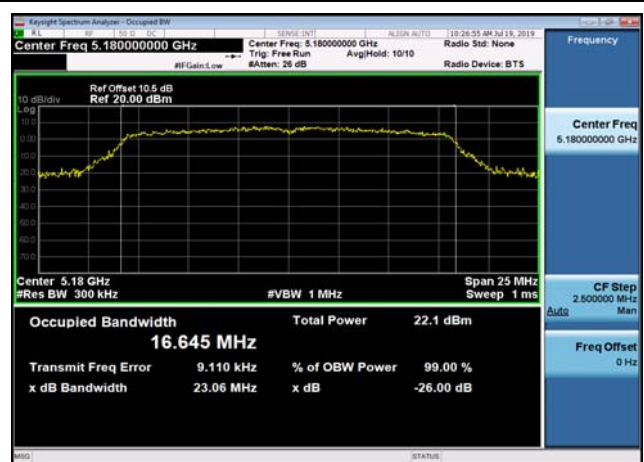

U-NII-1 99% Bandwidth-802.11a(20MHz)
,5180MHz