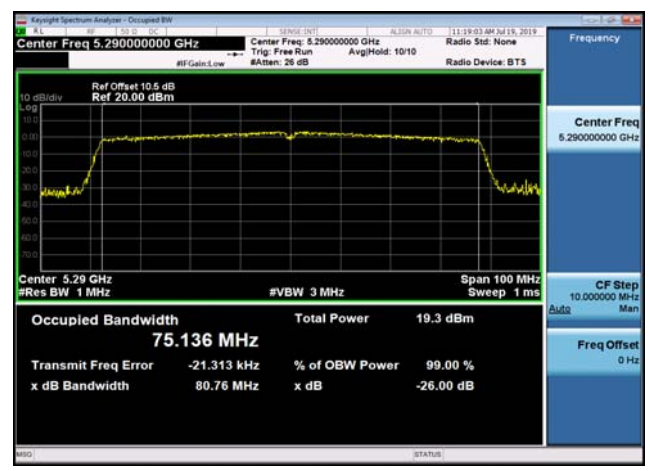

U-NII-2a 99% Bandwidth-802.11ac(20MHz)  
,5320MHz

U-NII-2a 99% Bandwidth-802.11ac(40MHz)  
,5270MHz

U-NII-2a 99% Bandwidth-802.11ac(40MHz),5310MHz

U-NII-2a 99% Bandwidth-802.11ac(80MHz),5290MHz

Band 2C

U-NII-2c 99% Bandwidth-802.11n(20MHz),5500MHz