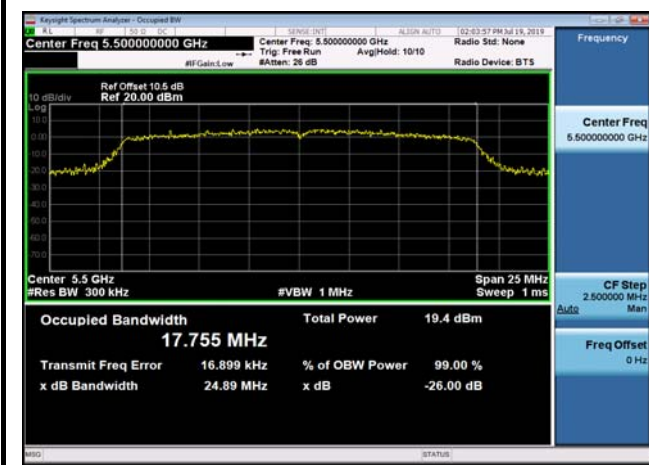

Band 2C

U-NII-2c 99% Bandwidth-802.11n(20MHz),5500MHz