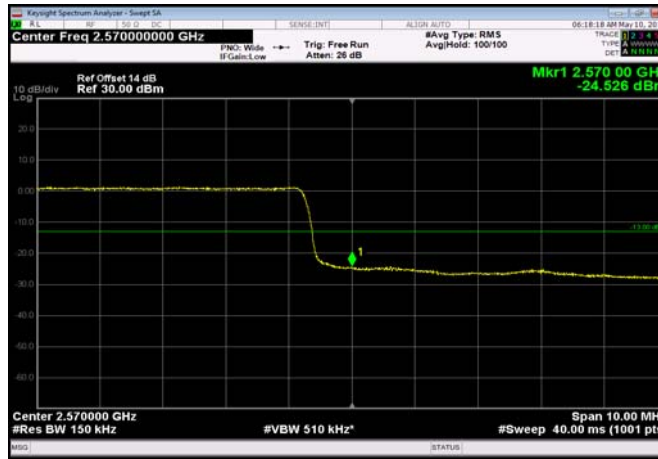

FDD07_15MHz_2562.5_QPSK_OneRB_low
_ExtraBands_Range_2490~2496

HighRange_FDD07_15MHz_2562.5_fullRB
_High_QPSK

HighRange_ FDD07_15MHz_2562.5_fullIRB
_High_Q16

FDD07_15MHz_2562.5_QPSK_fullIRB
_ExtraBands_Range_2475~2490