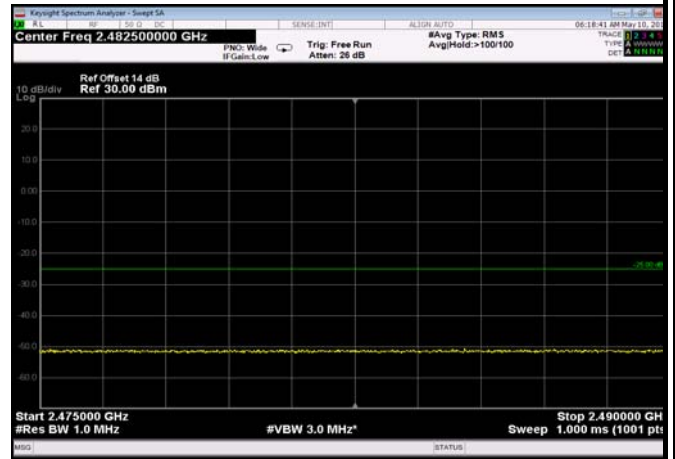

FDD07_15MHz_2562.5_QPSK_OneRB_low
_ExtraBands_Range_2490~2496

HighRange_FDD07_15MHz_2562.5_fullRB
_High_QPSK

HighRange_ FDD07_15MHz_2562.5_fullIRB
_High_Q16

FDD07_15MHz_2562.5_QPSK_fullIRB
_ExtraBands_Range_2475~2490