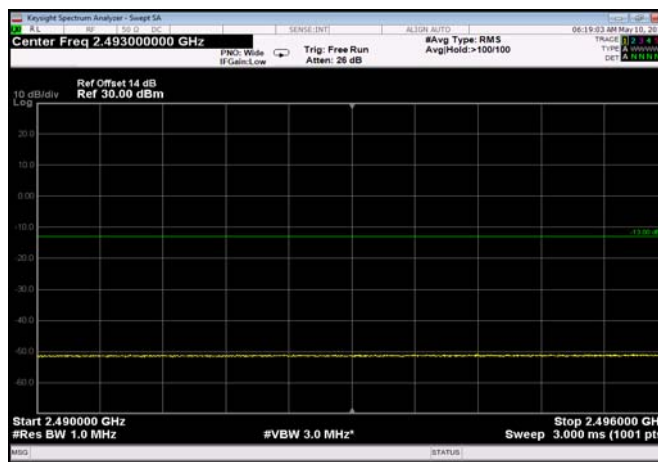

FDD07_15MHz_2562.5_QPSK_fullIRB
_ExtraBands_Range_2490~2496