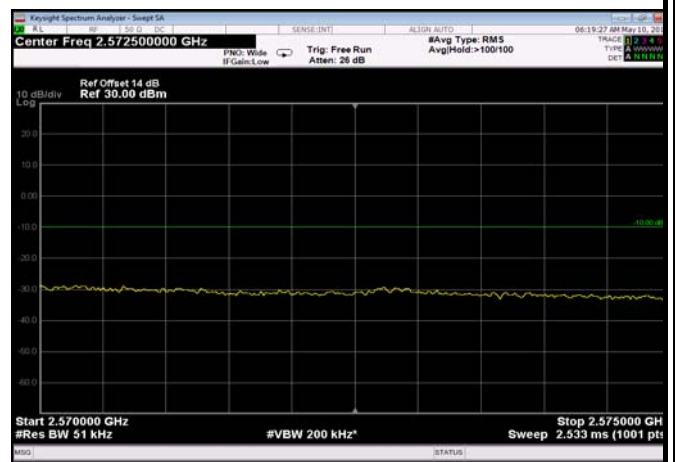

FDD07_15MHz_2562.5_QPSK_fullIRB
_ExtraBands_Range_2570~2575