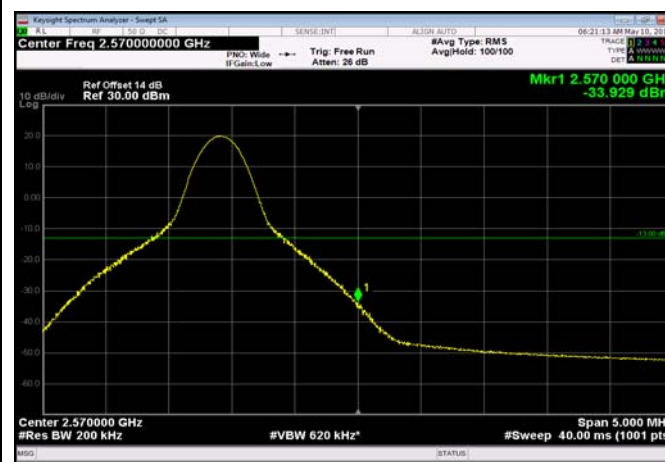

HighRange_FDD07_20MHz_2560_OneRB_high_QPSK