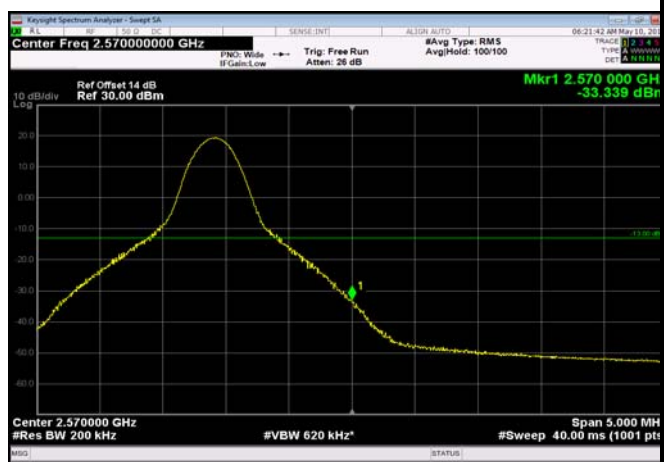

HighRange_FDD07_20MHz_2560_OneRB_high_Q16