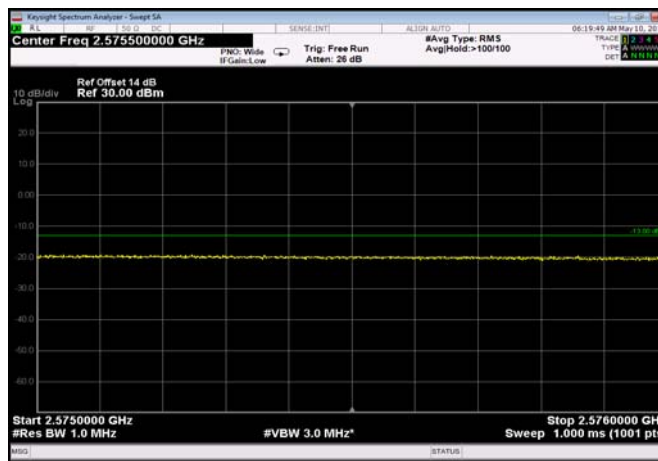

FDD07_15MHz_2562.5_QPSK_fullIRB
_ExtraBands_Range_2575~2576