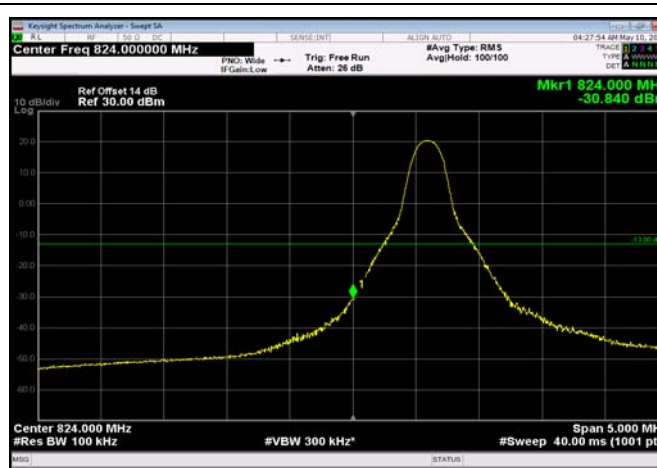

LowRange_FDD05_10MHz_829_fullRB
_Low_QPSK

LowRange_FDD05_10MHz_829_OneRB
_low_QPSK