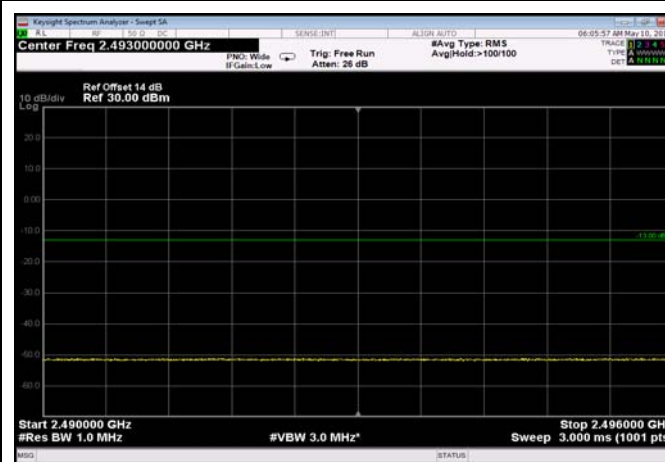

HighRange_ FDD07_5MHz_2567.5_fullIRB
_High_QPSK

HighRange_ FDD07_5MHz_2567.5_fullIRB
_High_Q16

FDD07_5MHz_2567.5_QPSK_fullIRB_ExtraBa
nds_Range_2475~2490

FDD07_5MHz_2567.5_QPSK_fullIRB_ExtraBa
nds_Range_2490~2496