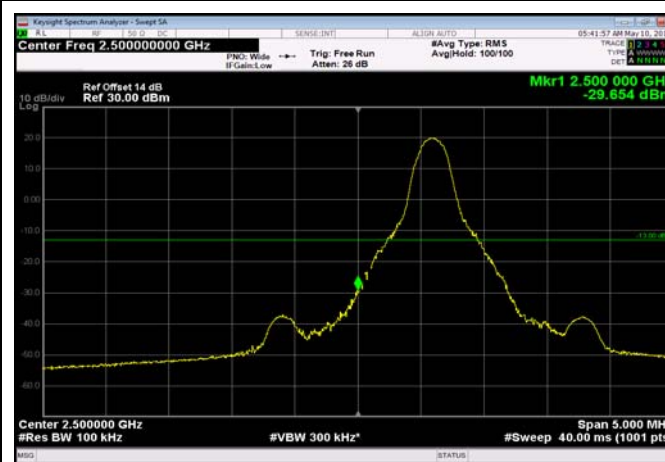

LowRange_FDD07_10MHz_2505_OneRB
_low_Q16