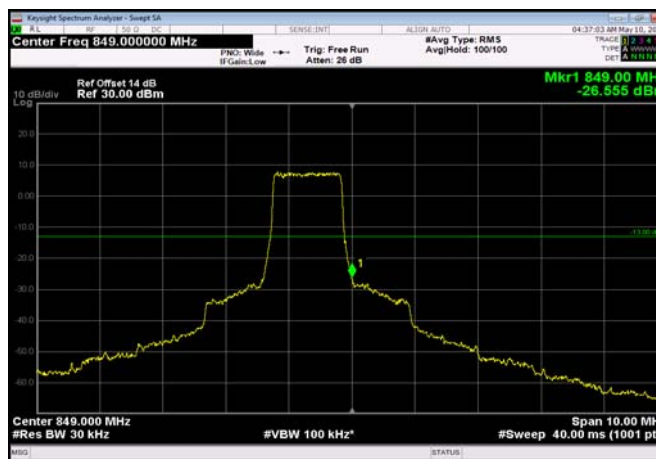

HighRange_FDD05_3MHz_847.5_OneRB_high_QPSK 33

HighRange_FDD05_1.4MHz_848.3_fullRB_High_QPSK