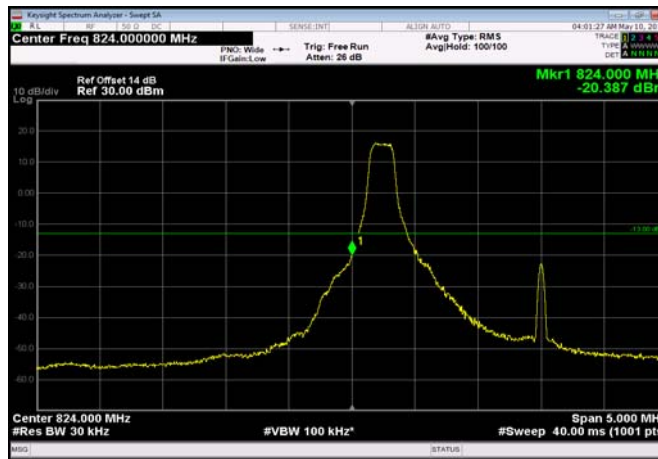

LowRange_ FDD05_1.4MHz_824.7_fullRB
_Low_QPSK

LowRange_ FDD05_1.4MHz_824.7_fullRB
_Low_Q16

LowRange_FDD05_3MHz_825.5_OneRB
_low_QPSK

LowRange_FDD05_3MHz_825.5_OneRB
_low_Q16

LowRange_FDD05_3MHz_825.5_fullRB
_Low_QPSK 31