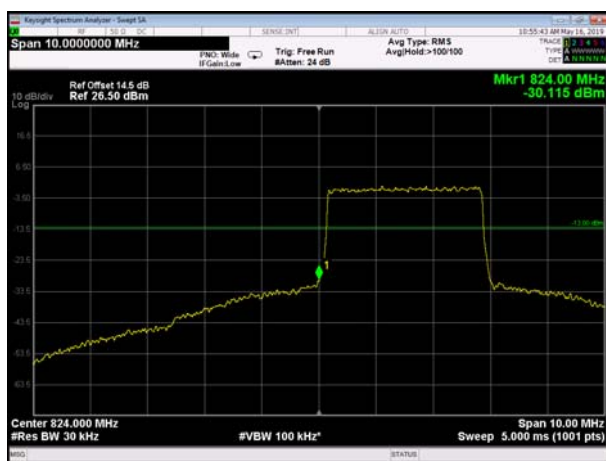

LowRange_ FDD05_1.4MHz_824.7_fullRB
_Low_QPSK

LowRange_ FDD05_1.4MHz_824.7_fullRB
_Low_Q16

LowRange_FDD05_3MHz_825.5_OneRB
_low_QPSK

LowRange_FDD05_3MHz_825.5_OneRB
_low_Q16

LowRange_FDD05_3MHz_825.5_fullRB
_Low_QPSK 31