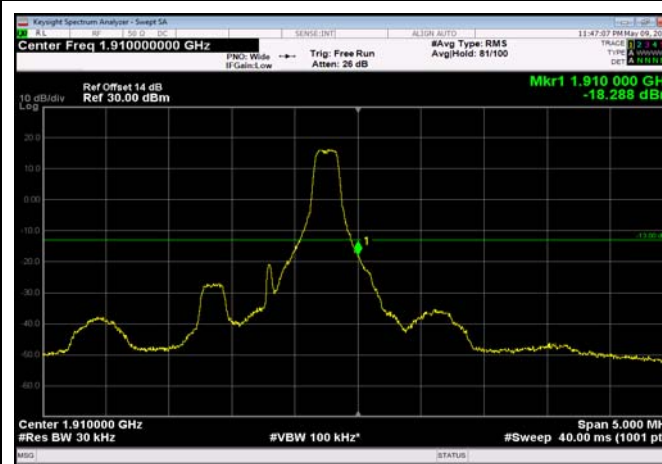

LowRange_ FDD02_20MHz_1860_fullRB
_Low_QPSK

LowRange_ FDD02_20MHz_1860_fullRB
_Low_Q16

HighRange_ FDD02_1.4MHz_1909.3_OneRB
_high_QPSK

HighRange_ FDD02_1.4MHz_1909.3_OneRB
_high_Q16

HighRange_ FDD02_1.4MHz_1909.3
_fullRB_High_QPSK