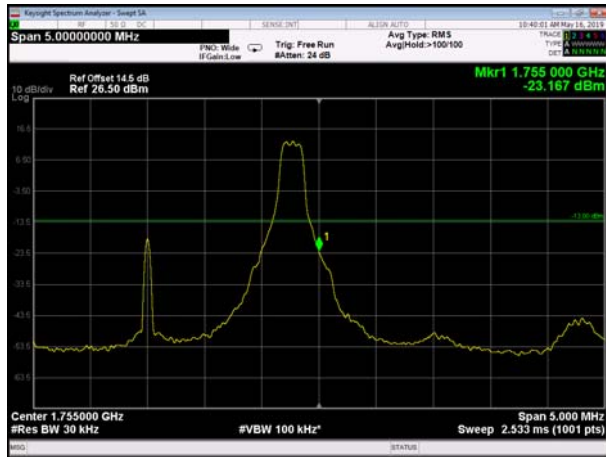

HighRange_FDD04_1.4MHz_1754.3_OneRB
_high_Q16

HighRange_FDD04_1.4MHz_1754.3
_fullRB_High_QPSK

HighRange_FDD04_1.4MHz_1754.3
_fullRB_High_Q16

HighRange_FDD04_3MHz_1753.5_OneRB
_high_QPSK 25

HighRange_FDD04_3MHz_1753.5_OneRB
_high_Q16 26