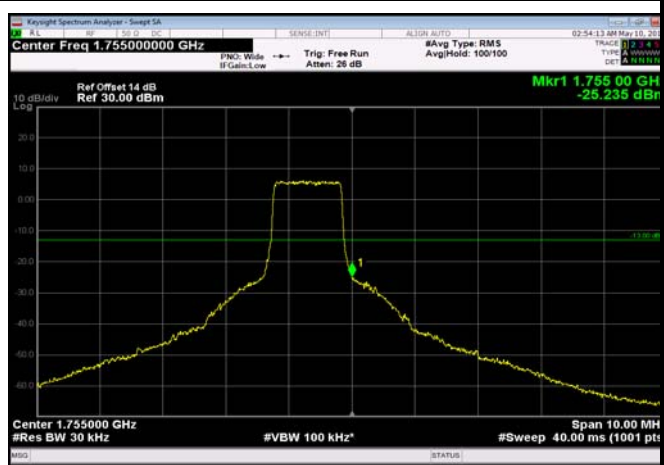

HighRange_FDD04_3MHz_1753.5_OneRB
_high_Q16 26

HighRange_FDD04_1.4MHz_1754.3
_fullRB_High_Q16