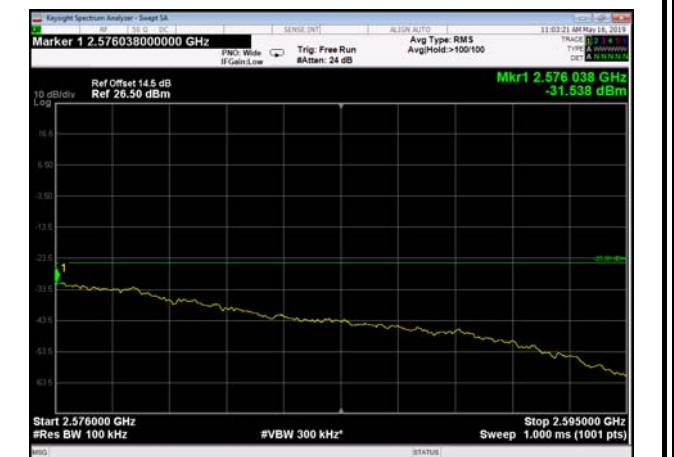

HighRange_FDD07_15MHz_2562.5_OneRB
_high_Q16

FDD07_10MHz_2565_QPSK_fullIRB_ExtraBan
ds_Range_2576~2595 37