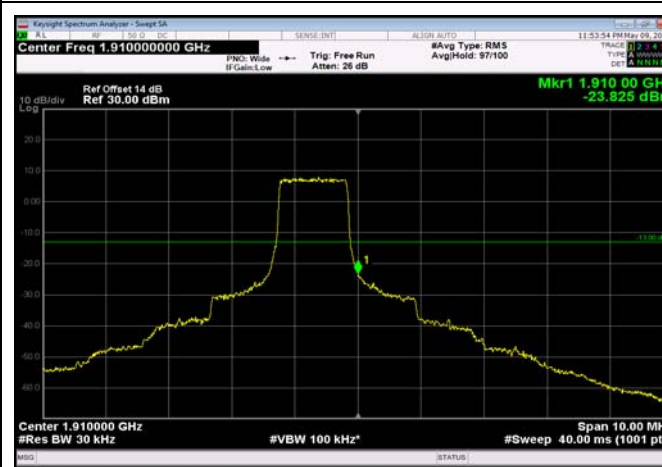

LowRange_ FDD02_20MHz_1860_fullRB
_Low_QPSK

LowRange_ FDD02_20MHz_1860_fullRB
_Low_Q16

HighRange_ FDD02_1.4MHz_1909.3_OneRB
_high_QPSK

HighRange_ FDD02_1.4MHz_1909.3_OneRB
_high_Q16

HighRange_ FDD02_1.4MHz_1909.3
_fullRB_High_QPSK