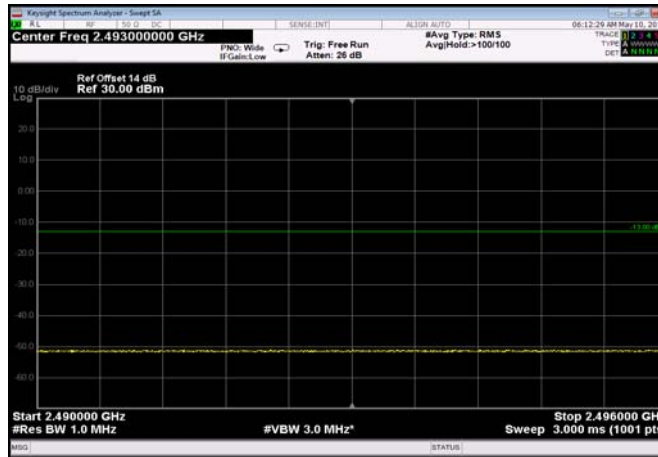

FDD07_10MHz_2565_QPSK_fullIRB_ExtraBan
ds_Range_2575~2576

FDD07_10MHz_2565_QPSK_fullIRB_ExtraBan
ds_Range_2490~2496