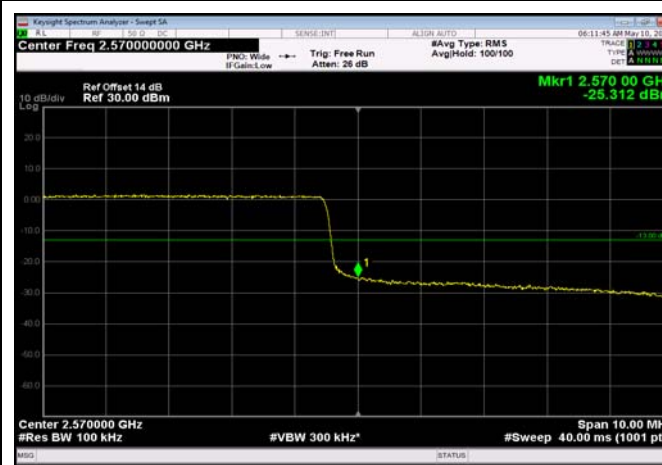

FDD07_10MHz_2565_QPSK_OneRB_low
_ExtraBands_Range_2475~2490

FDD07_10MHz_2565_QPSK_OneRB_low
_ExtraBands_Range_2490~2496

HighRange_FDD07_10MHz_2565_fullIRB
_High_QPSK

HighRange_FDD07_10MHz_2565_fullIRB
_High_Q16