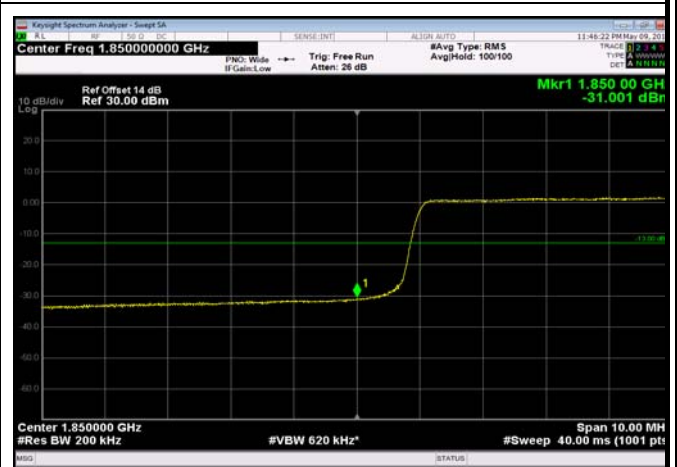

LowRange_ FDD02_20MHz_1860_fullRB
_Low_QPSK

LowRange_ FDD02_20MHz_1860_fullRB
_Low_Q16

HighRange_ FDD02_1.4MHz_1909.3_OneRB
_high_QPSK

HighRange_ FDD02_1.4MHz_1909.3_OneRB
_high_Q16

HighRange_ FDD02_1.4MHz_1909.3
_fullRB_High_QPSK