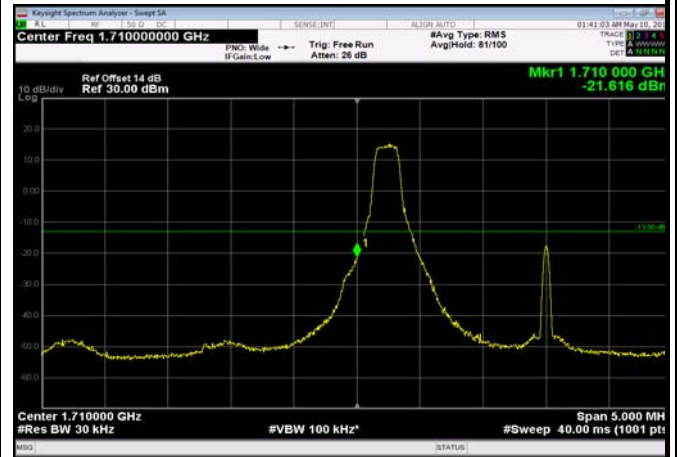

LowRange_FDD04_3MHz_1711.5_fullIRB_low_Q16 24

LowRange_FDD04_3MHz_1711.5_OneRB_low_Q16