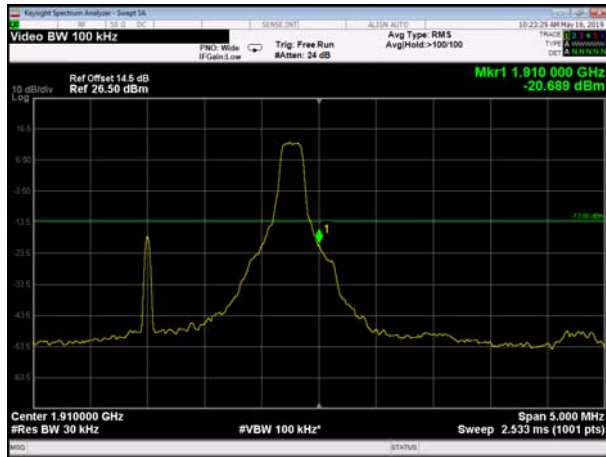

HighRange_FDD02_3MHz_1908.5_fullIRB
_High_QPSK 19

HighRange_FDD02_3MHz_1908.5_OneRB
_high_QPSK 17