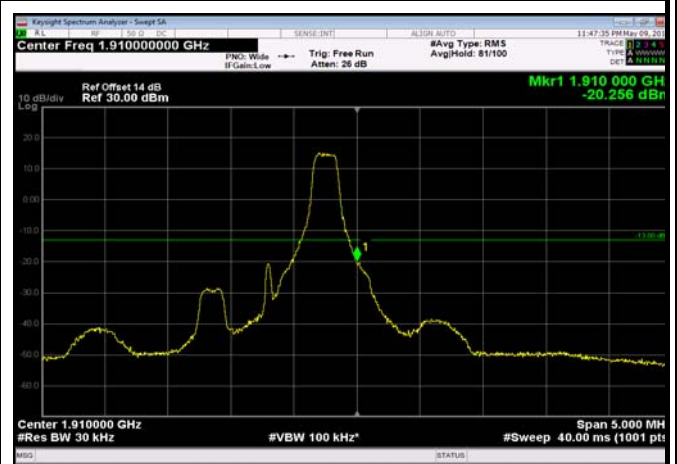

LowRange_ FDD02_20MHz_1860_fullRB
_Low_QPSK

LowRange_ FDD02_20MHz_1860_fullRB
_Low_Q16

HighRange_ FDD02_1.4MHz_1909.3_OneRB
_high_QPSK

HighRange_ FDD02_1.4MHz_1909.3_OneRB
_high_Q16

HighRange_ FDD02_1.4MHz_1909.3
_fullRB_High_QPSK