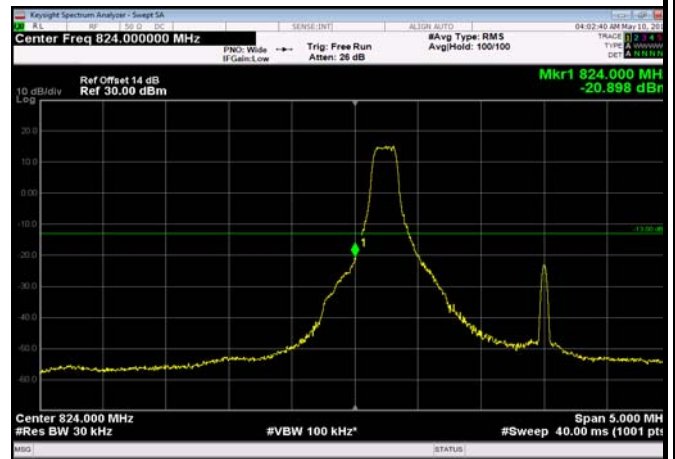

LowRange_ FDD05_1.4MHz_824.7_fullRB
_Low_QPSK

LowRange_ FDD05_1.4MHz_824.7_fullRB
_Low_Q16

LowRange_FDD05_3MHz_825.5_OneRB
_low_QPSK

LowRange_FDD05_3MHz_825.5_OneRB
_low_Q16

LowRange_FDD05_3MHz_825.5_fullRB
_Low_QPSK 31