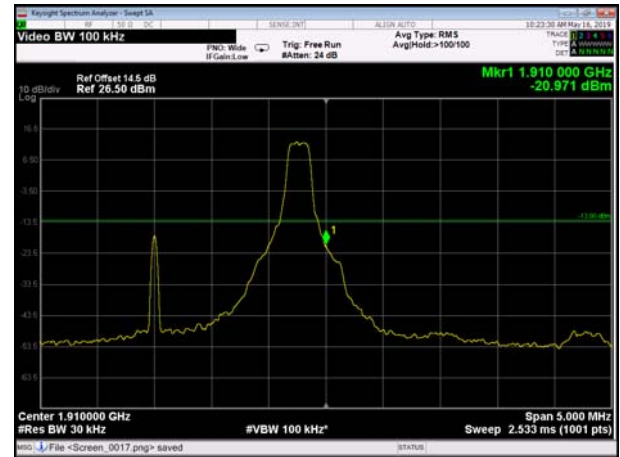

HighRange_ FDD02_1.4MHz_1909.3
_fullRB_High_Q16

HighRange_FDD02_3MHz_1908.5_OneRB
_high_QPSK 17

HighRange_FDD02_3MHz_1908.5_OneRB
_high_Q16 18

HighRange_FDD02_3MHz_1908.5_fullIRB
_High_QPSK 19

HighRange_FDD02_3MHz_1908.5_fullIRB
_High_Q16 20