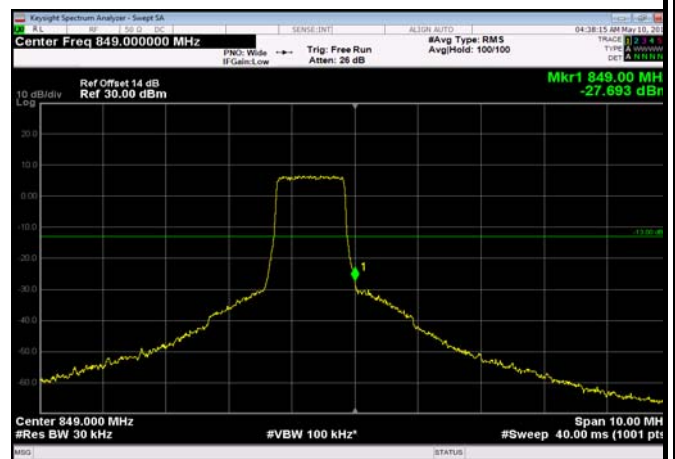

HighRange_FDD05_3MHz_847.5_OneRB_high_Q16 34

HighRange_FDD05_1.4MHz_848.3_fullRB_High_Q16