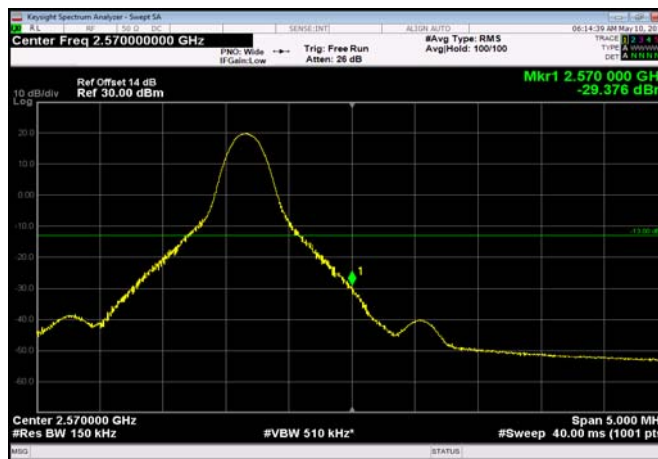

HighRange_FDD07_15MHz_2562.5_OneRB
_high_QPSK