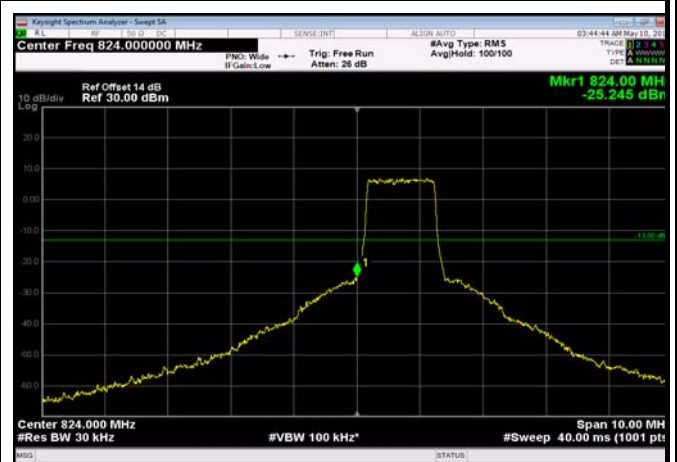

LowRange_FDD05_3MHz_825.5_OneRB
_low_Q16

LowRange_ FDD05_1.4MHz_824.7_fullRB
_Low_Q16