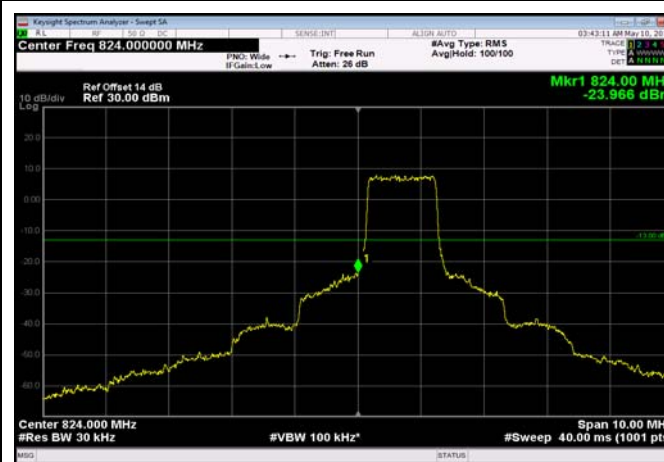

LowRange_ FDD05_1.4MHz_824.7_fullRB
_Low_QPSK