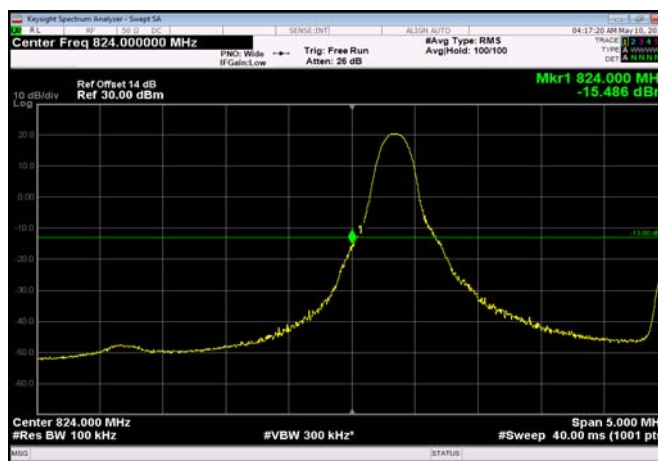

LowRange_FDD05_5MHz_826.5_OneRB
_low_QPSK