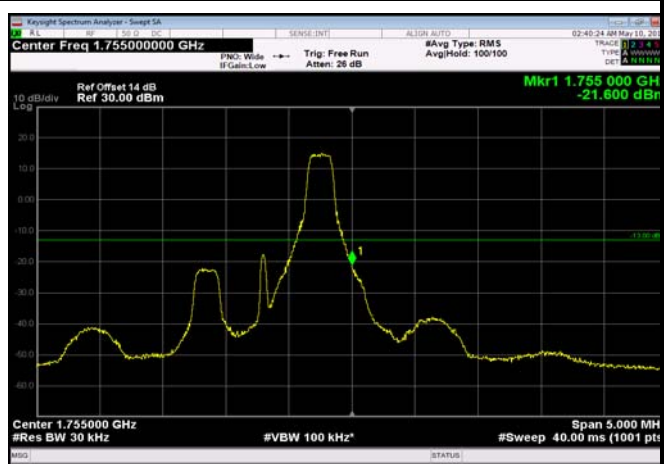

HighRange_FDD04_1.4MHz_1754.3
_fullRB_High_Q16

HighRange_FDD04_1.4MHz_1754.3_OneRB
_high_Q16