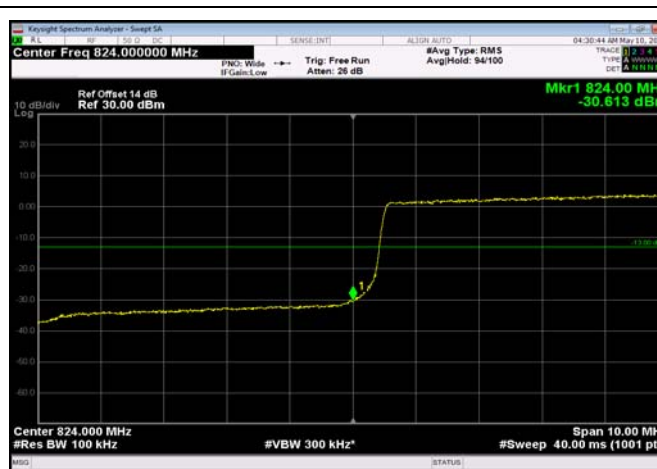

LowRange_FDD05_10MHz_829_fullRB
_Low_QPSK