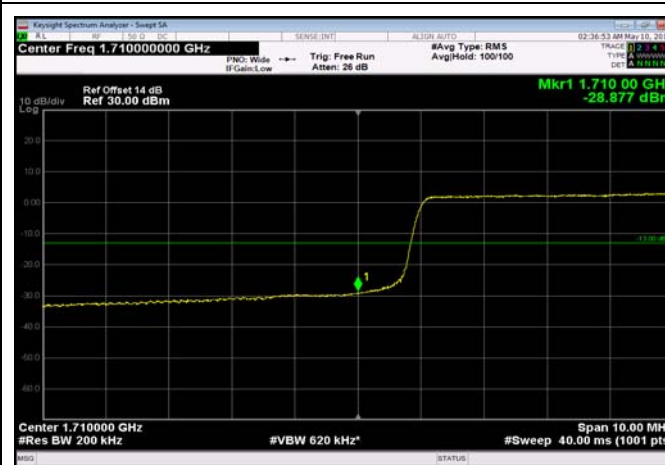

LowRange_FDD04_20MHz_1720_OneRB_low_QPSK

LowRange_FDD04_20MHz_1720_OneRB_low_Q16

LowRange_FDD04_20MHz_1720_fullRB
_Low_QPSK

LowRange_FDD04_20MHz_1720_fullRB
_Low_Q16

HighRange_FDD04_1.4MHz_1754.3_OneRB
_high_QPSK