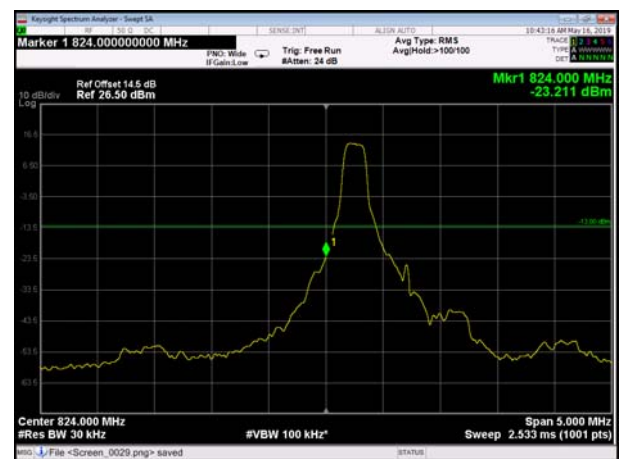

HighRange_FDD04_20MHz_1745_OneRB_high_Q16

HighRange_ FDD04_20MHz_1745_fullRB
_High_QPSK

HighRange_ FDD04_20MHz_1745_fullRB
_High_Q16

LowRange_ FDD05_1.4MHz_824.7_OneRB
_low_QPSK 29

LowRange_ FDD05_1.4MHz_824.7_OneRB
_low_Q16 30