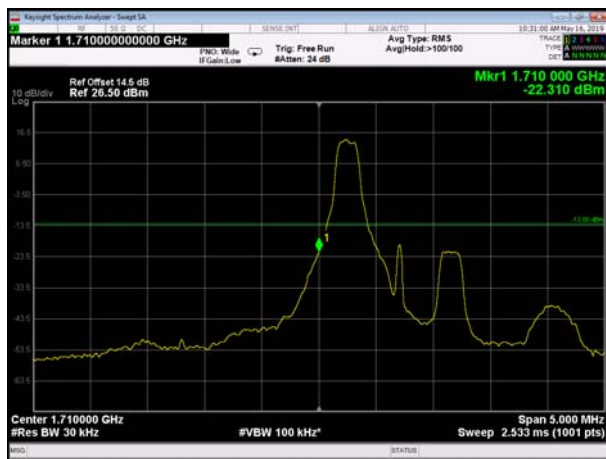

HighRange_FDD02_15MHz_1902.5_fullRB_high_QPSK

HighRange_FDD02_15MHz_1902.5_fullRB_high_Q16

HighRange_FDD02_20MHz_1900_OneRB_high_QPSK

HighRange_FDD02_20MHz_1900_OneRB_high_Q16

HighRange_FDD02_20MHz_1900_fullRB
_High_QPSK

HighRange_FDD02_20MHz_1900_fullRB
_High_Q16

LowRange_FDD04_1.4MHz_1710.7_OneRB
_low_QPSK

LowRange_FDD04_1.4MHz_1710.7_OneRB
_low_Q16

LowRange_FDD04_1.4MHz_1710.7_fullRB
_Low_QPSK

LowRange_FDD04_1.4MHz_1710.7_fullRB
_Low_Q16