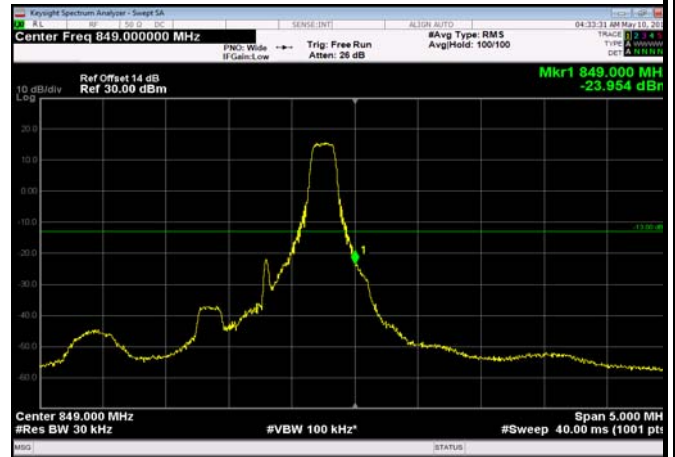

HighRange_FDD05_1.4MHz_848.3_fullRB_High_Q16

HighRange_FDD05_1.4MHz_848.3_OneRB_high_Q16