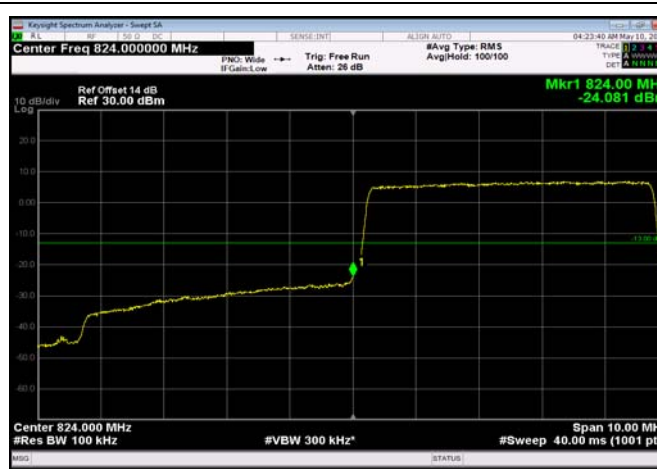

LowRange_FDD05_3MHz_825.5_fullRB
_Low_Q16 32

LowRange_FDD05_5MHz_826.5_OneRB
_low_QPSK

LowRange_FDD05_5MHz_826.5_OneRB
_low_Q16

LowRange_FDD05_5MHz_826.5_fullRB
_Low_QPSK

LowRange_FDD05_5MHz_826.5_fullRB
_Low_Q16