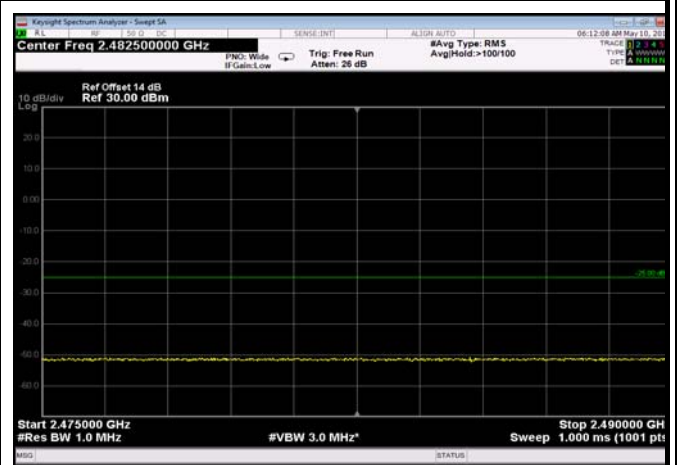

FDD07_10MHz_2565_QPSK_fullIRB_ExtraBan
ds_Range_2570~2575

FDD07_10MHz_2565_QPSK_fullIRB_ExtraBan
ds_Range_2475~2490