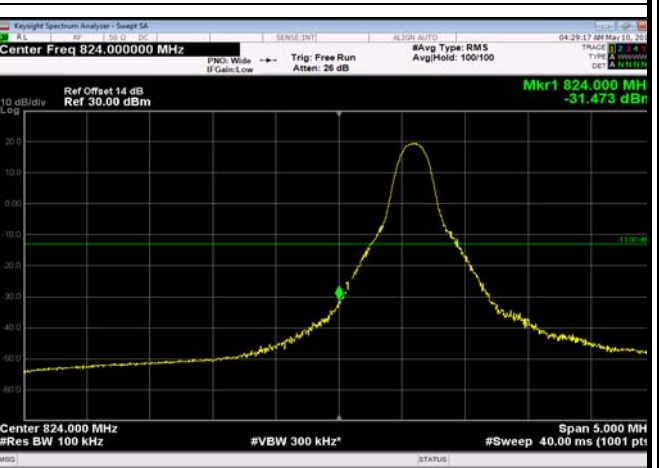

LowRange_FDD05_10MHz_829_fullRB
_Low_Q16

LowRange_FDD05_10MHz_829_OneRB
_low_Q16