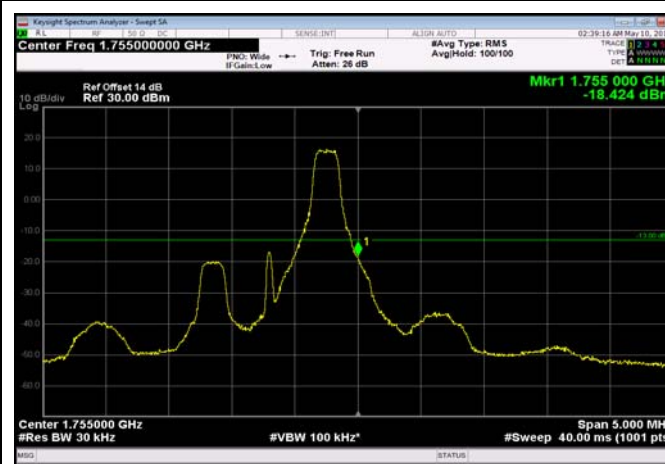

LowRange_FDD04_20MHz_1720_OneRB_low_QPSK

LowRange_FDD04_20MHz_1720_OneRB_low_Q16

LowRange_FDD04_20MHz_1720_fullRB
_Low_QPSK

LowRange_FDD04_20MHz_1720_fullRB
_Low_Q16

HighRange_FDD04_1.4MHz_1754.3_OneRB
_high_QPSK