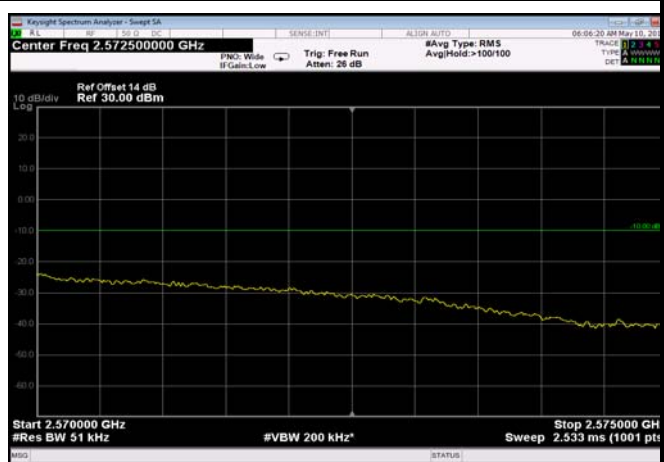

FDD07_5MHz_2567.5_QPSK_fullIRB_ExtraBands_Range_2576~2595

FDD07_5MHz_2567.5_QPSK_fullIRB_ExtraBa
nds_Range_2570~2575