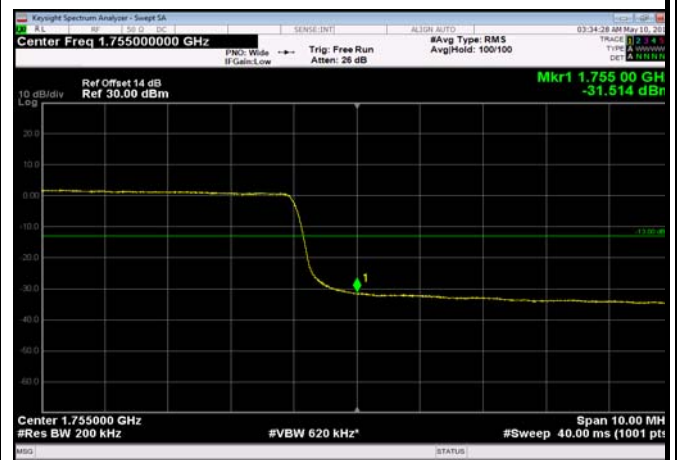

HighRange_FDD04_20MHz_1745_OneRB_high_Q16

HighRange_ FDD04_20MHz_1745_fullRB
_High_QPSK

HighRange_ FDD04_20MHz_1745_fullRB
_High_Q16

LowRange_ FDD05_1.4MHz_824.7_OneRB
_low_QPSK 29

LowRange_ FDD05_1.4MHz_824.7_OneRB
_low_Q16 30