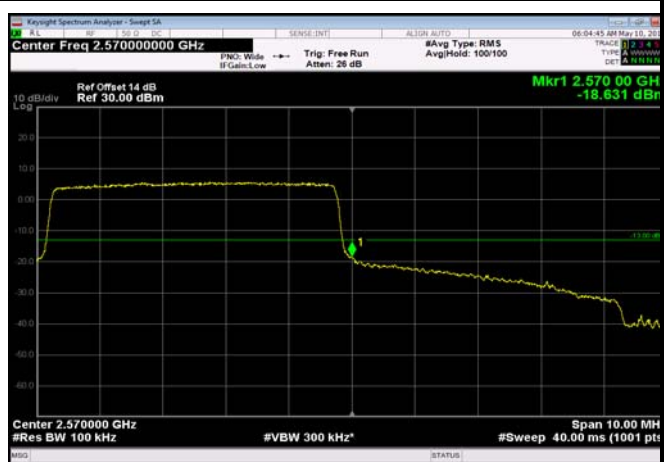

FDD07_5MHz_2567.5_QPSK_fullIRB_ExtraBa
nds_Range_2475~2490

HighRange_ FDD07_5MHz_2567.5_fullIRB
_High_QPSK