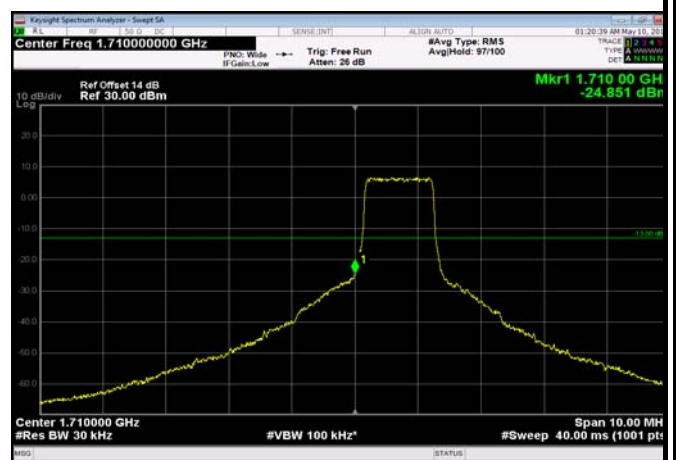

HighRange_FDD02_20MHz_1900_fullRB
_High_Q16

LowRange_FDD04_1.4MHz_1710.7_OneRB
_low_QPSK

LowRange_FDD04_1.4MHz_1710.7_OneRB
_low_Q16

LowRange_FDD04_1.4MHz_1710.7_fullRB
_Low_QPSK

LowRange_FDD04_1.4MHz_1710.7_fullRB
_Low_Q16