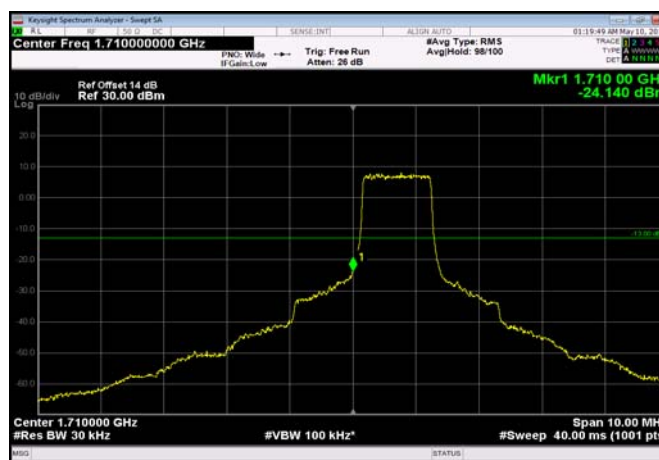

HighRange_FDD02_20MHz_1900_fullRB
_High_Q16

LowRange_FDD04_1.4MHz_1710.7_OneRB
_low_QPSK

LowRange_FDD04_1.4MHz_1710.7_OneRB
_low_Q16

LowRange_FDD04_1.4MHz_1710.7_fullRB
_Low_QPSK

LowRange_FDD04_1.4MHz_1710.7_fullRB
_Low_Q16