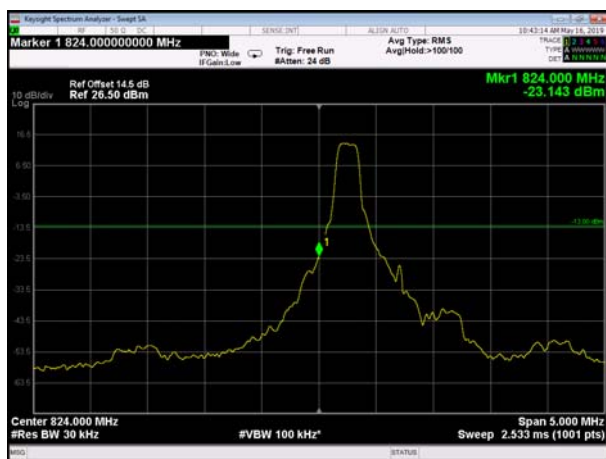

HighRange_FDD04_20MHz_1745_OneRB_high_Q16

HighRange_ FDD04_20MHz_1745_fullRB
_High_QPSK

HighRange_ FDD04_20MHz_1745_fullRB
_High_Q16

LowRange_ FDD05_1.4MHz_824.7_OneRB
_low_QPSK 29

LowRange_ FDD05_1.4MHz_824.7_OneRB
_low_Q16 30