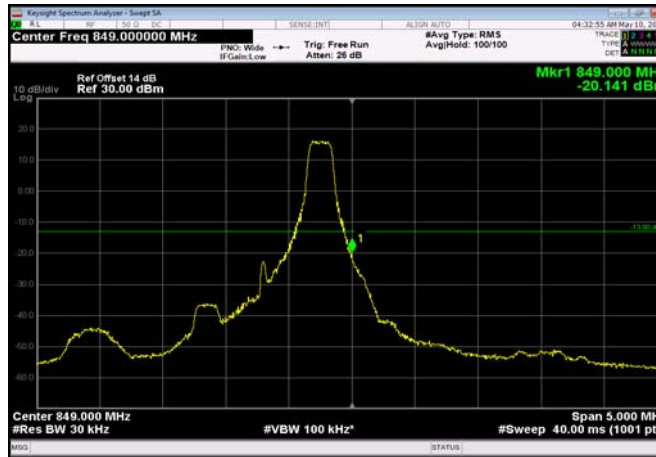

LowRange_FDD05_10MHz_829_OneRB
_low_QPSK

LowRange_FDD05_10MHz_829_OneRB
_low_Q16

LowRange_FDD05_10MHz_829_fullRB
_Low_QPSK

LowRange_FDD05_10MHz_829_fullRB
_Low_Q16

HighRange_FDD05_1.4MHz_848.3_OneRB_high_QPSK