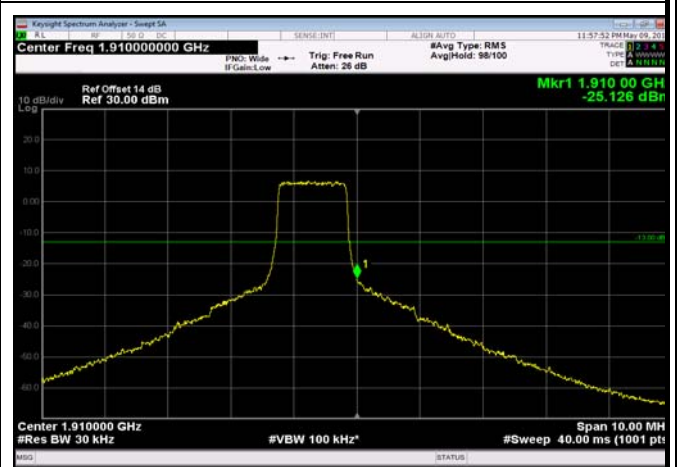

HighRange_FDD02_3MHz_1908.5_OneRB
_high_Q16 18

HighRange_ FDD02_1.4MHz_1909.3
_fullRB_High_Q16