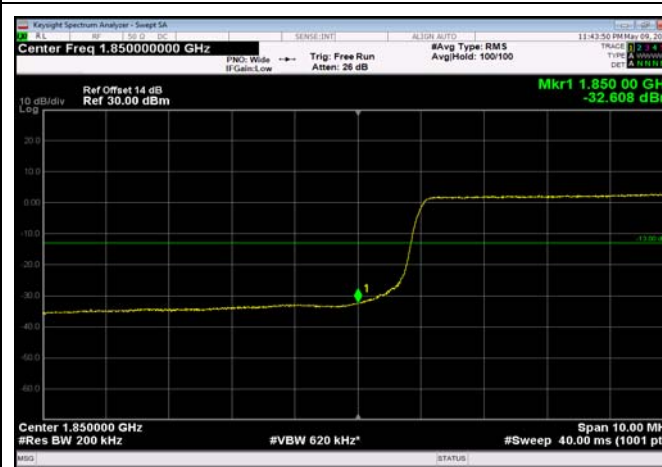

LowRange_ FDD02_20MHz_1860_fullRB
_Low_QPSK

LowRange_ FDD02_20MHz_1860_fullRB
_Low_Q16

HighRange_ FDD02_1.4MHz_1909.3_OneRB
_high_QPSK

HighRange_ FDD02_1.4MHz_1909.3_OneRB
_high_Q16

HighRange_ FDD02_1.4MHz_1909.3
_fullRB_High_QPSK

HighRange_ FDD02_1.4MHz_1909.3
_fullRB_High_Q16

HighRange_FDD02_3MHz_1908.5_OneRB
_high_QPSK 17

HighRange_FDD02_3MHz_1908.5_OneRB
_high_Q16 18

HighRange_FDD02_3MHz_1908.5_fullIRB
_High_QPSK 19

HighRange_FDD02_3MHz_1908.5_fullIRB
_High_Q16 20