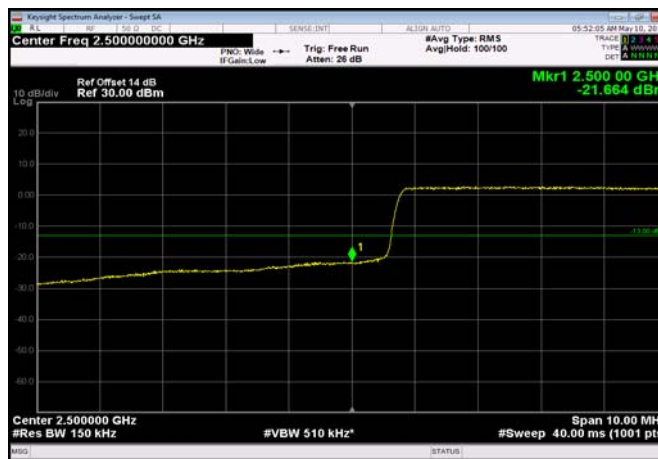

LowRange_FDD07_15MHz_2507.5_fullRB_Low_Q16