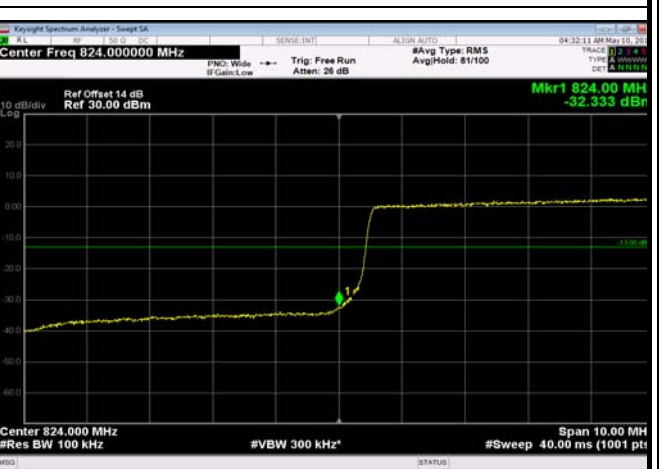

LowRange_FDD05_10MHz_829_OneRB
_low_QPSK

LowRange_FDD05_10MHz_829_OneRB
_low_Q16

LowRange_FDD05_10MHz_829_fullRB
_Low_QPSK

LowRange_FDD05_10MHz_829_fullRB
_Low_Q16

HighRange_FDD05_1.4MHz_848.3_OneRB_high_QPSK