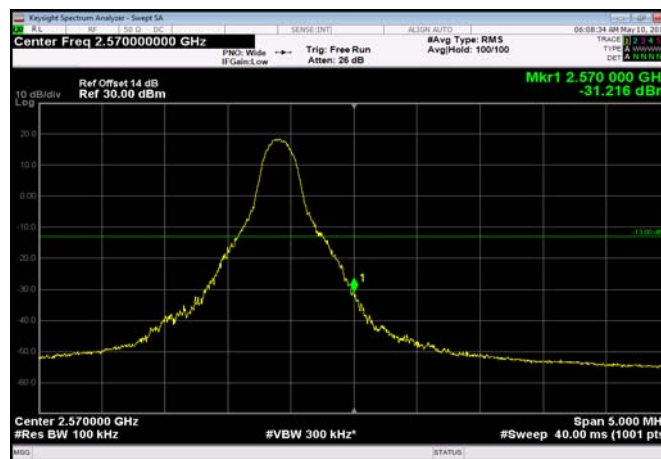

FDD07_10MHz_2565_Q16_OneRB_high_ExtraBands_Range_2575~2576

HighRange_FDD07_10MHz_2565_OneRB_high_Q16