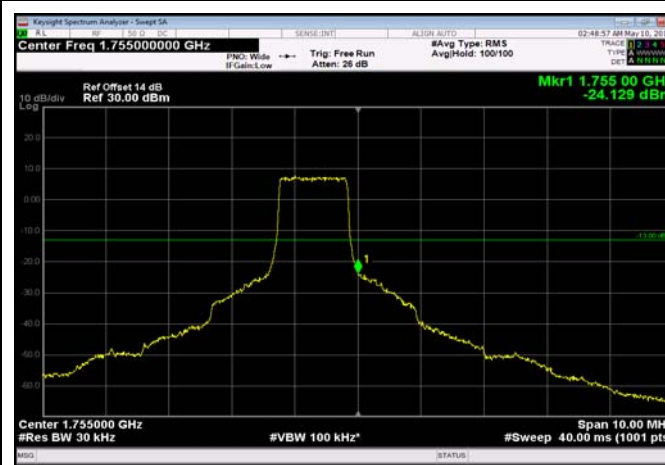

HighRange_FDD04_1.4MHz_1754.3
_fullRB_High_QPSK