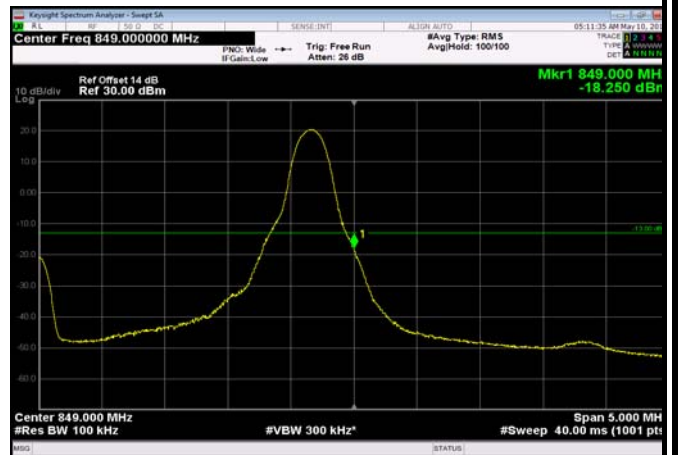

HighRange_FDD05_3MHz_847.5_fullIRB
_High_QPSK 35

HighRange_FDD05_3MHz_847.5_fullIRB
_High_Q16 36

HighRange_FDD05_5MHz_846.5_OneRB
_high_QPSK

HighRange_FDD05_5MHz_846.5_OneRB
_high_Q16

HighRange_FDD05_5MHz_846.5_fullIRB
_High_QPSK