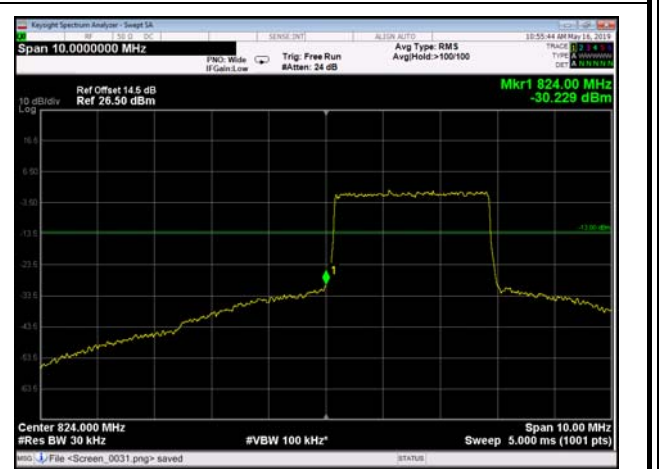

LowRange_FDD05_3MHz_825.5_fullRB
_Low_Q16 32

LowRange_FDD05_5MHz_826.5_OneRB
_low_QPSK

LowRange_FDD05_5MHz_826.5_OneRB
_low_Q16

LowRange_FDD05_5MHz_826.5_fullRB
_Low_QPSK

LowRange_FDD05_5MHz_826.5_fullRB
_Low_Q16