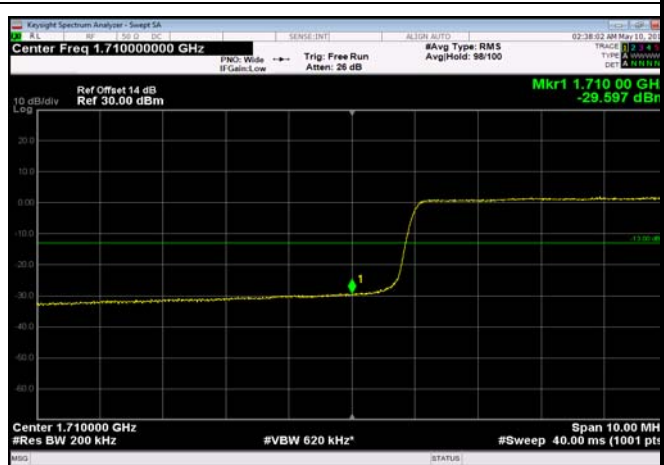

LowRange_FDD04_20MHz_1720_OneRB_low_QPSK

LowRange_FDD04_20MHz_1720_OneRB_low_Q16

LowRange_FDD04_20MHz_1720_fullRB
_Low_QPSK

LowRange_FDD04_20MHz_1720_fullRB
_Low_Q16

HighRange_FDD04_1.4MHz_1754.3_OneRB
_high_QPSK