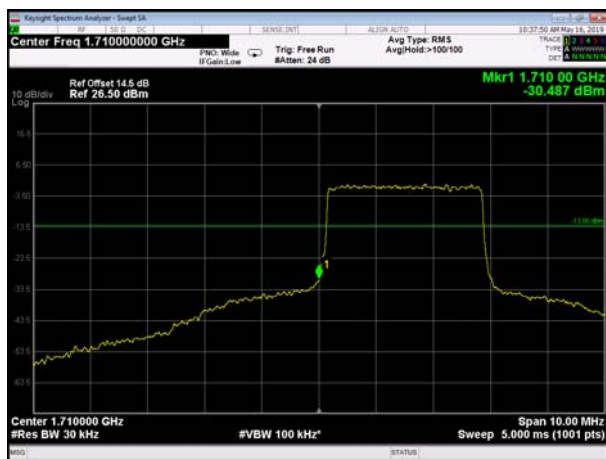

LowRange_FDD04_5MHz_1712.5_OneRB_low_QPSK

LowRange_FDD04_3MHz_1711.5_fullIRB_low_QPSK 23