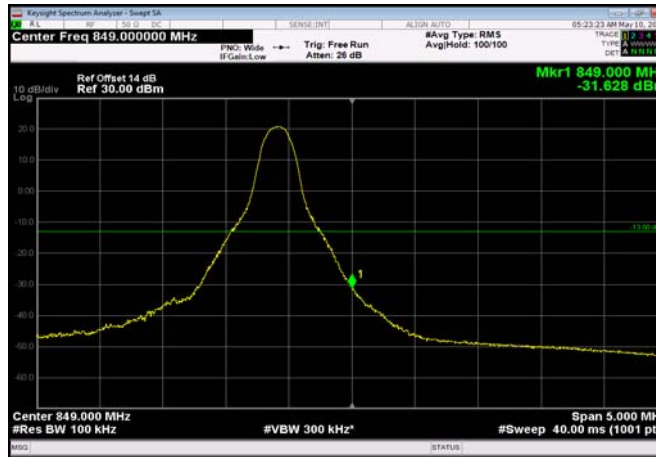

HighRange_FDD05_10MHz_844_fullRB_High_QPSK

HighRange_FDD05_10MHz_844_OneRB_high_QPSK