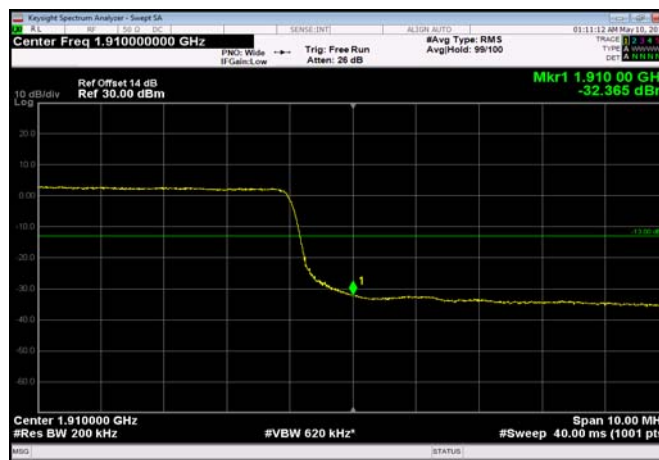

HighRange_FDD02_15MHz_1902.5_fullRB_high_QPSK

HighRange_FDD02_15MHz_1902.5_fullRB_high_Q16

HighRange_FDD02_20MHz_1900_OneRB_high_QPSK

HighRange_FDD02_20MHz_1900_OneRB_high_Q16

HighRange_FDD02_20MHz_1900_fullRB
_High_QPSK

HighRange_FDD02_20MHz_1900_fullRB
_High_Q16

LowRange_FDD04_1.4MHz_1710.7_OneRB
_low_QPSK

LowRange_FDD04_1.4MHz_1710.7_OneRB
_low_Q16

LowRange_FDD04_1.4MHz_1710.7_fullRB
_Low_QPSK

LowRange_FDD04_1.4MHz_1710.7_fullRB
_Low_Q16