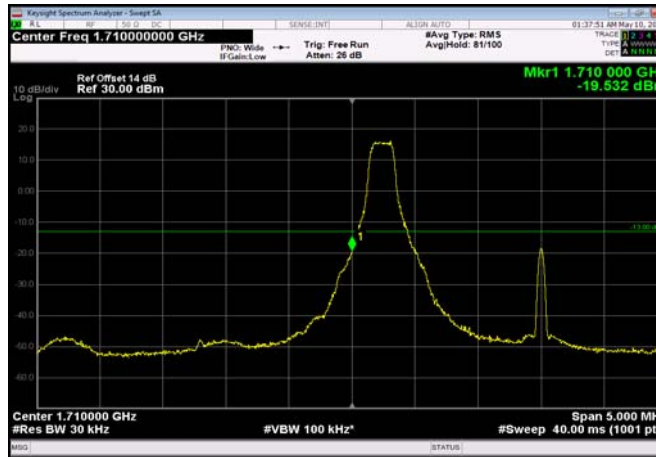

LowRange_FDD04_3MHz_1711.5_fullIRB_low_QPSK 23

LowRange_FDD04_3MHz_1711.5_OneRB_low_QPSK