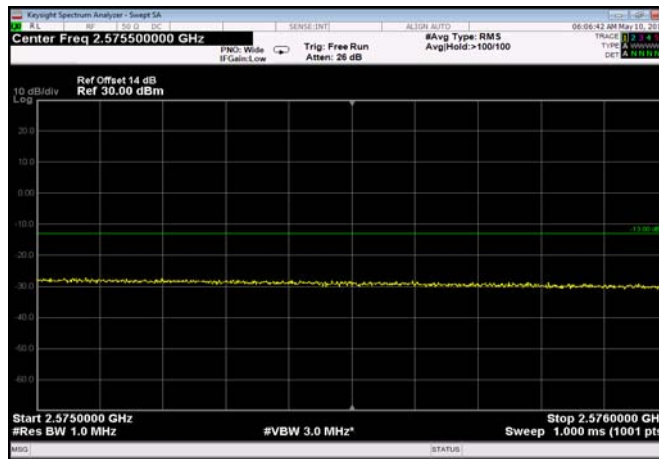

HighRange_FDD07_10MHz_2565_OneRB_high_QPSK

FDD07_5MHz_2567.5_QPSK_fullIRB_ExtraBands_Range_2575~2576