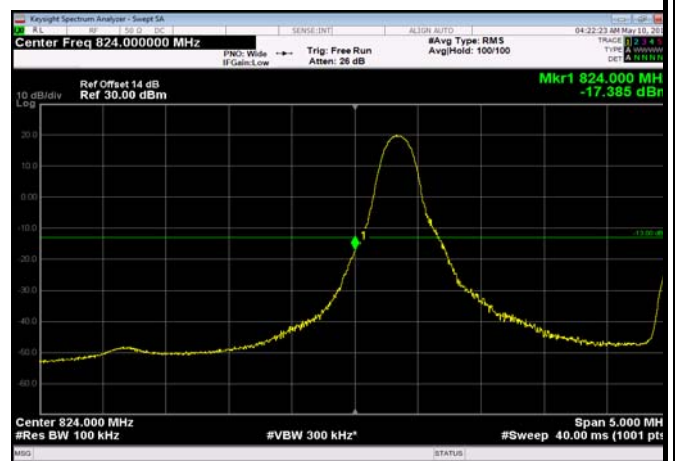

LowRange_FDD05_5MHz_826.5_fullRB
_Low_Q16

LowRange_FDD05_5MHz_826.5_OneRB
_low_Q16