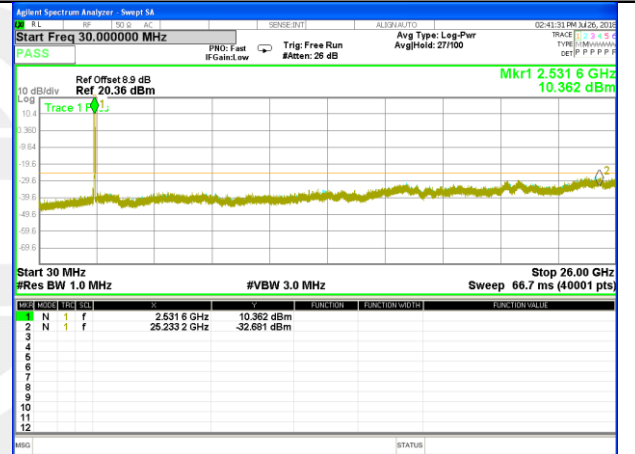

Highest Channel / 16QAM

LTE BAND 7

LTE Band 7 / 15MHz /Emission

Lowest Channel / QPSK

Lowest Channel / 16QAM

Middle Channel / QPSK

Middle Channel / 16QAM

Highest Channel / QPSK

Highest Channel / 16QAM

LTE BAND 7

LTE Band 7 / 20MHz /Emission

Lowest Channel / QPSK

Lowest Channel / 16QAM

Middle Channel / QPSK

Middle Channel / 16QAM

Highest Channel / QPSK

Highest Channel / 16QAM

LTE BAND 41

LTE Band 41 / 5MHz /Emission

Lowest Channel / QPSK

Lowest Channel / 16QAM

Middle Channel / QPSK

Middle Channel / 16QAM

Highest Channel / QPSK