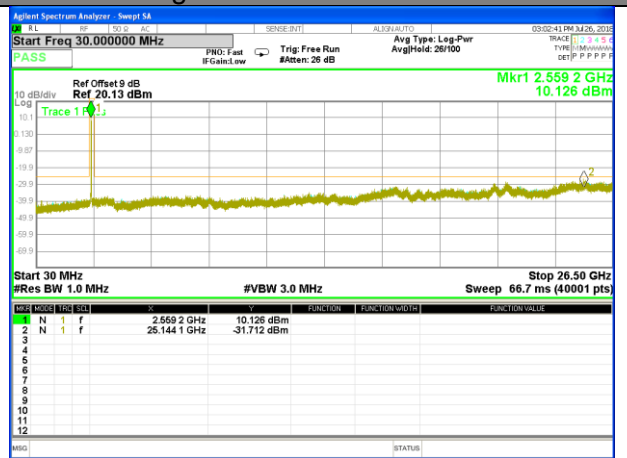

Highest Channel / 16QAM

LTE BAND 41

LTE Band 41 / 10MHz /Emission

Lowest Channel / QPSK

Lowest Channel / 16QAM

Middle Channel / QPSK

Middle Channel / 16QAM

Highest Channel / QPSK

Highest Channel / 16QAM

LTE BAND 41

LTE Band 41 / 15MHz /Emission

Lowest Channel / QPSK

Lowest Channel / 16QAM

Middle Channel / QPSK

Middle Channel / 16QAM

Highest Channel / QPSK

Highest Channel / 16QAM

LTE BAND 41

LTE Band 41 / 20MHz /Emission

Lowest Channel / QPSK

Lowest Channel / 16QAM

Middle Channel / QPSK

Middle Channel / 16QAM

Highest Channel / QPSK