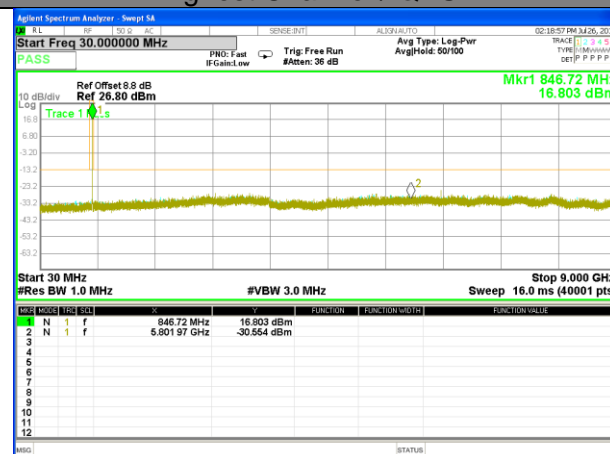

#### Highest Channel / QPSK

#### Highest Channel / 16QAM

LTE BAND 5

LTE Band 5 / 3MHz /Emission

Lowest Channel / QPSK

Lowest Channel / 16QAM

Middle Channel / QPSK

Middle Channel / 16QAM

Highest Channel / QPSK

Highest Channel / 16QAM

LTE BAND 5

LTE Band 5 / 5MHz /Emission

Lowest Channel / QPSK

Lowest Channel / 16QAM

Middle Channel / QPSK

Middle Channel / 16QAM

Highest Channel / QPSK