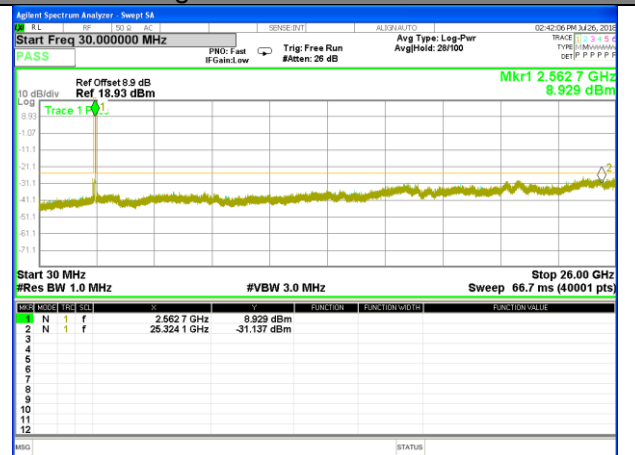

Highest Channel / 16QAM

LTE BAND 7

LTE Band 7 / 15MHz /Emission

Lowest Channel / QPSK

Lowest Channel / 16QAM

Middle Channel / QPSK

Middle Channel / 16QAM

Highest Channel / QPSK

Highest Channel / 16QAM

LTE BAND 7

LTE Band 7 / 20MHz /Emission

Lowest Channel / QPSK

Lowest Channel / 16QAM

Middle Channel / QPSK

Middle Channel / 16QAM

Highest Channel / QPSK

Highest Channel / 16QAM

LTE BAND 41

LTE Band 41 / 5MHz /Emission

Lowest Channel / QPSK

Lowest Channel / 16QAM

Middle Channel / QPSK

Middle Channel / 16QAM

Highest Channel / QPSK