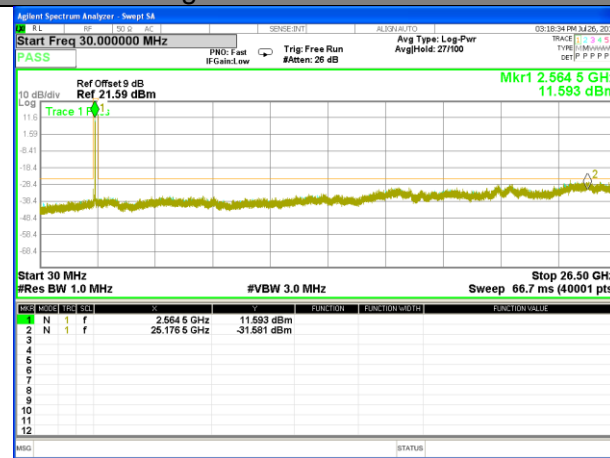

Highest Channel / 16QAM

LTE BAND 41

LTE Band 41 / 10MHz /Emission

Lowest Channel / QPSK

Lowest Channel / 16QAM

Middle Channel / QPSK

Middle Channel / 16QAM

Highest Channel / QPSK

Highest Channel / 16QAM

LTE BAND 41

LTE Band 41 / 15MHz /Emission

Lowest Channel / QPSK

Lowest Channel / 16QAM

Middle Channel / QPSK

Middle Channel / 16QAM

Highest Channel / QPSK

Highest Channel / 16QAM

LTE BAND 41

LTE Band 41 / 20MHz /Emission

Lowest Channel / QPSK

Lowest Channel / 16QAM

Middle Channel / QPSK

Middle Channel / 16QAM

Highest Channel / QPSK

Highest Channel / 16QAM