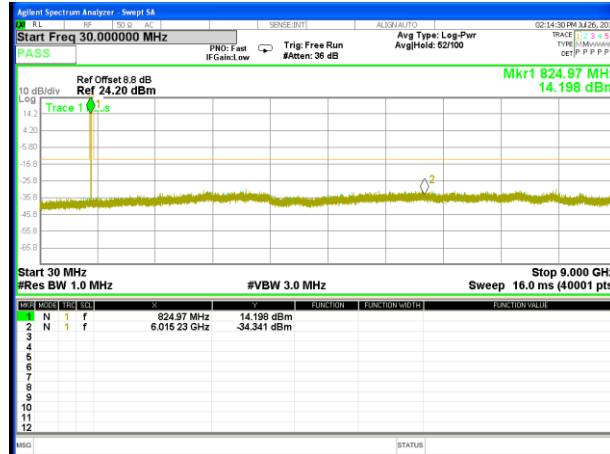

CONDUCTED SPURIOUS EMISSION

LTE BAND 5

LTE Band 5 / 1.4MHz /Emission

Lowest Channel / QPSK