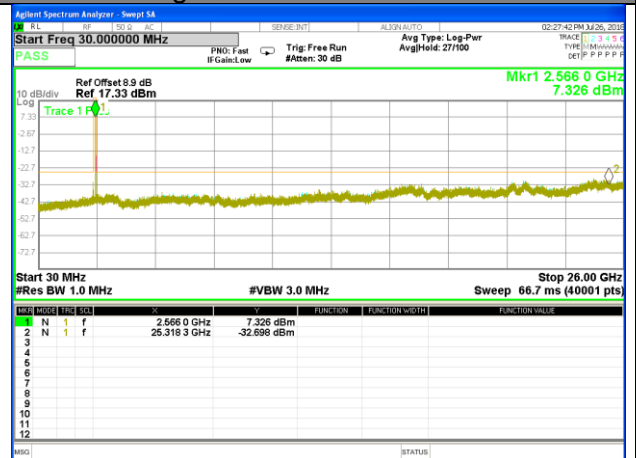

Highest Channel / 16QAM

LTE BAND 5

LTE Band 5 / 10MHz /Emission

Lowest Channel / QPSK

Lowest Channel / 16QAM

Middle Channel / QPSK

Middle Channel / 16QAM

Highest Channel / QPSK

Highest Channel / 16QAM

LTE BAND 7

LTE Band 7 / 5MHz /Emission

Lowest Channel / QPSK

Lowest Channel / 16QAM

Middle Channel / QPSK

Middle Channel / 16QAM

Highest Channel / QPSK

Highest Channel / 16QAM

LTE BAND 7

LTE Band 7 / 10MHz /Emission

Lowest Channel / QPSK

Lowest Channel / 16QAM

Middle Channel / QPSK

Middle Channel / 16QAM

Highest Channel / QPSK