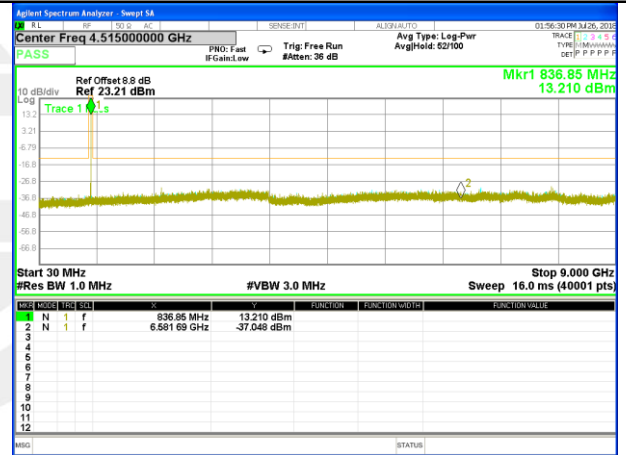

Middle Channel / 16QAM