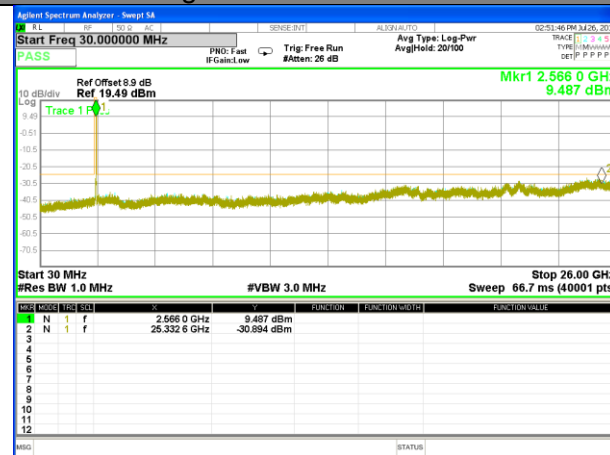

Highest Channel / 16QAM

LTE BAND 7

LTE Band 7 / 15MHz /Emission

Lowest Channel / QPSK

Lowest Channel / 16QAM

Middle Channel / QPSK

Middle Channel / 16QAM

Highest Channel / QPSK

Highest Channel / 16QAM

LTE BAND 7

LTE Band 7 / 20MHz /Emission

Lowest Channel / QPSK

Lowest Channel / 16QAM

Middle Channel / QPSK

Middle Channel / 16QAM

Highest Channel / QPSK

Highest Channel / 16QAM

LTE BAND 41

LTE Band 41 / 5MHz /Emission

Lowest Channel / QPSK

Lowest Channel / 16QAM

Middle Channel / QPSK

Middle Channel / 16QAM

Highest Channel / QPSK