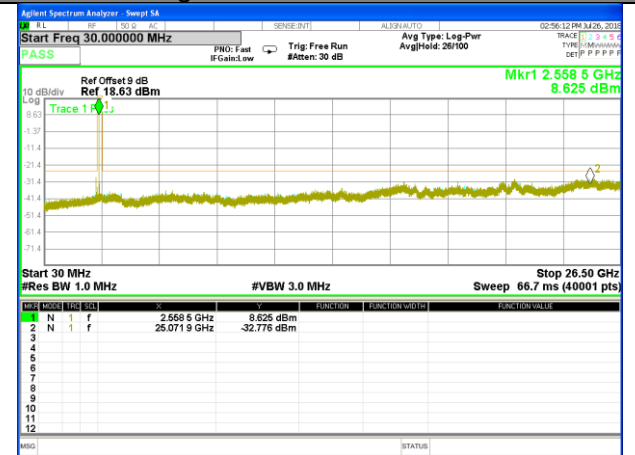

Highest Channel / 16QAM