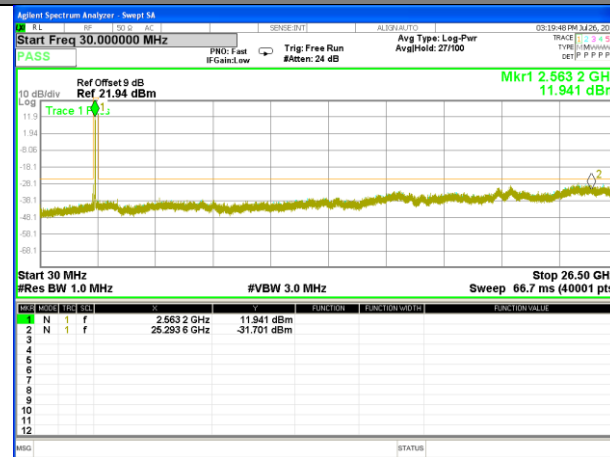

Highest Channel / 16QAM

LTE BAND 41

LTE Band 41 / 15MHz /Emission

Lowest Channel / QPSK

Lowest Channel / 16QAM

Middle Channel / QPSK

Middle Channel / 16QAM

Highest Channel / QPSK

Highest Channel / 16QAM

LTE BAND 41

LTE Band 41 / 20MHz /Emission

Lowest Channel / QPSK

Lowest Channel / 16QAM

Middle Channel / QPSK

Middle Channel / 16QAM

Highest Channel / QPSK

Highest Channel / 16QAM