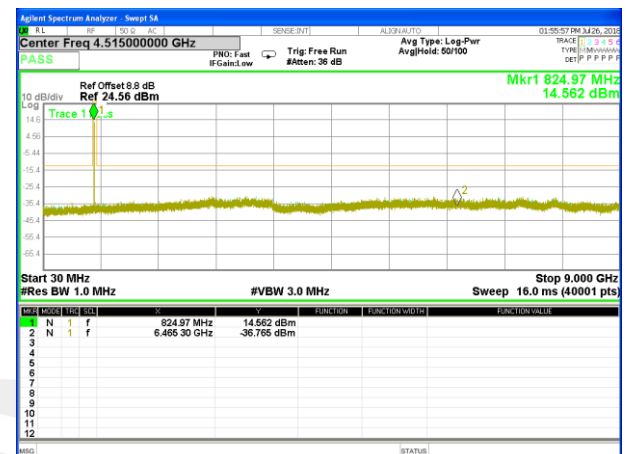

Lowest Channel / 16QAM