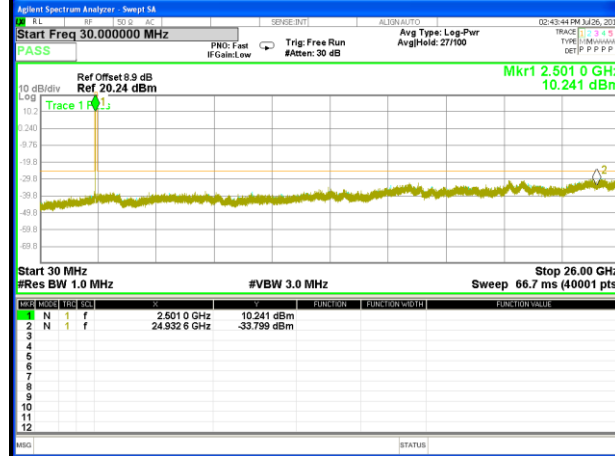

Highest Channel / 16QAM

LTE BAND 5

LTE Band 5 / 5MHz /Emission

Lowest Channel / QPSK

Lowest Channel / 16QAM

Middle Channel / QPSK

Middle Channel / 16QAM

Highest Channel / QPSK

Highest Channel / 16QAM

LTE BAND 5

LTE Band 5 / 10MHz /Emission

Lowest Channel / QPSK

Lowest Channel / 16QAM

Middle Channel / QPSK

Middle Channel / 16QAM

Highest Channel / QPSK

Highest Channel / 16QAM

LTE BAND 7

LTE Band 7 / 5MHz /Emission

Lowest Channel / QPSK

Lowest Channel / 16QAM

Middle Channel / QPSK

Middle Channel / 16QAM

Highest Channel / QPSK