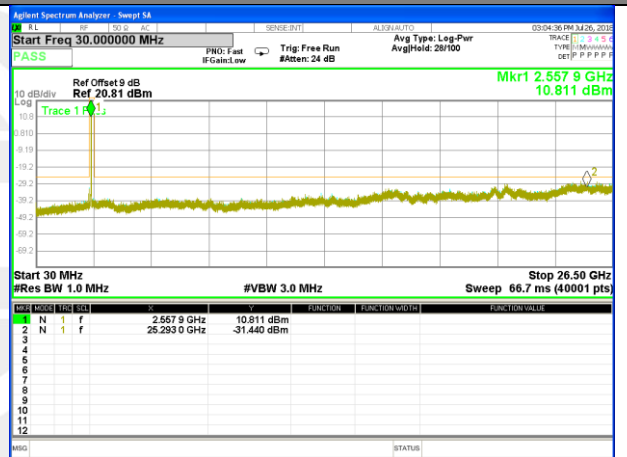

Highest Channel / 16QAM

LTE BAND 41

LTE Band 41 / 15MHz /Emission

Lowest Channel / QPSK

Lowest Channel / 16QAM

Middle Channel / QPSK

Middle Channel / 16QAM

Highest Channel / QPSK

Highest Channel / 16QAM

LTE BAND 41

LTE Band 41 / 20MHz /Emission

Lowest Channel / QPSK

Lowest Channel / 16QAM

Middle Channel / QPSK

Middle Channel / 16QAM

Highest Channel / QPSK

Highest Channel / 16QAM