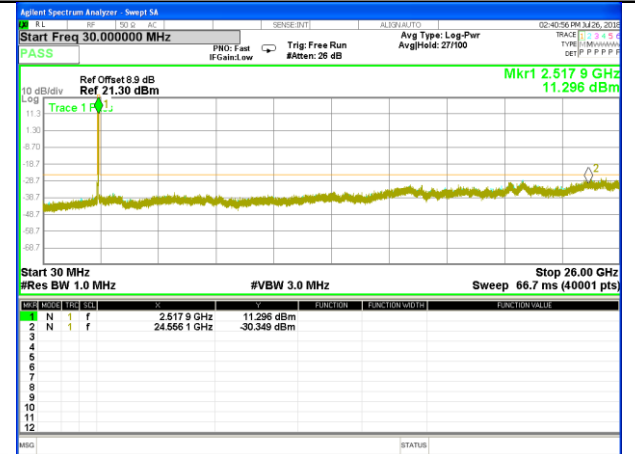

Highest Channel / 16QAM

LTE BAND 7

LTE Band 7 / 15MHz /Emission

Lowest Channel / QPSK

Lowest Channel / 16QAM

Middle Channel / QPSK

Middle Channel / 16QAM

Highest Channel / QPSK

Highest Channel / 16QAM

LTE BAND 7

LTE Band 7 / 20MHz /Emission

Lowest Channel / QPSK

Lowest Channel / 16QAM

Middle Channel / QPSK

Middle Channel / 16QAM

Highest Channel / QPSK