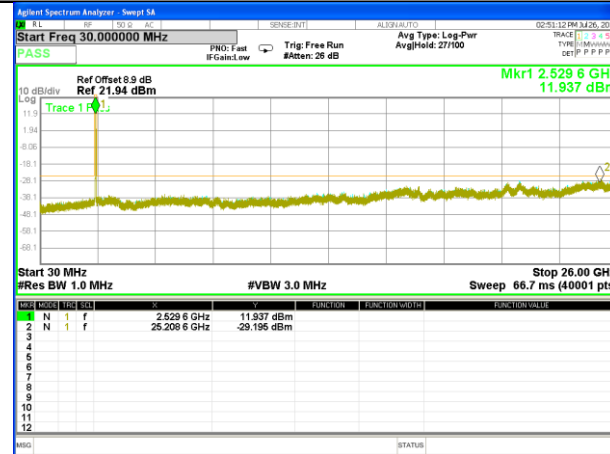

Highest Channel / 16QAM

LTE BAND 7

LTE Band 7 / 15MHz /Emission

Lowest Channel / QPSK

Lowest Channel / 16QAM

Middle Channel / QPSK

Middle Channel / 16QAM

Highest Channel / QPSK

Highest Channel / 16QAM

LTE BAND 7

LTE Band 7 / 20MHz /Emission

Lowest Channel / QPSK

Lowest Channel / 16QAM

Middle Channel / QPSK

Middle Channel / 16QAM

Highest Channel / QPSK

Highest Channel / 16QAM

LTE BAND 41

LTE Band 41 / 5MHz /Emission

Lowest Channel / QPSK

Lowest Channel / 16QAM

Middle Channel / QPSK

Middle Channel / 16QAM

Highest Channel / QPSK