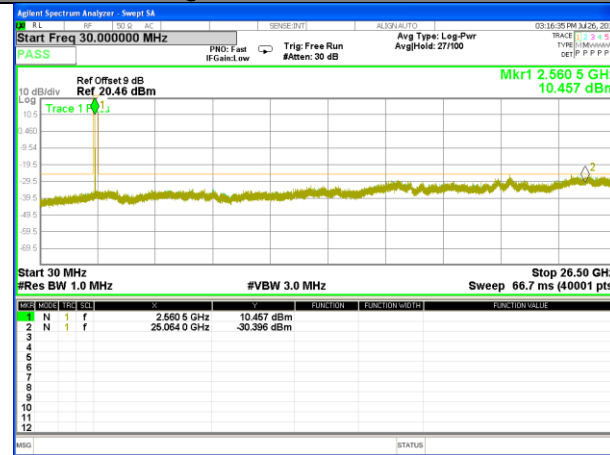

Highest Channel / 16QAM

LTE BAND 41

LTE Band 41 / 10MHz /Emission

Lowest Channel / QPSK

Lowest Channel / 16QAM

Middle Channel / QPSK

Middle Channel / 16QAM

Highest Channel / QPSK

Highest Channel / 16QAM

LTE BAND 41

LTE Band 41 / 15MHz /Emission

Lowest Channel / QPSK

Lowest Channel / 16QAM

Middle Channel / QPSK

Middle Channel / 16QAM

Highest Channel / QPSK