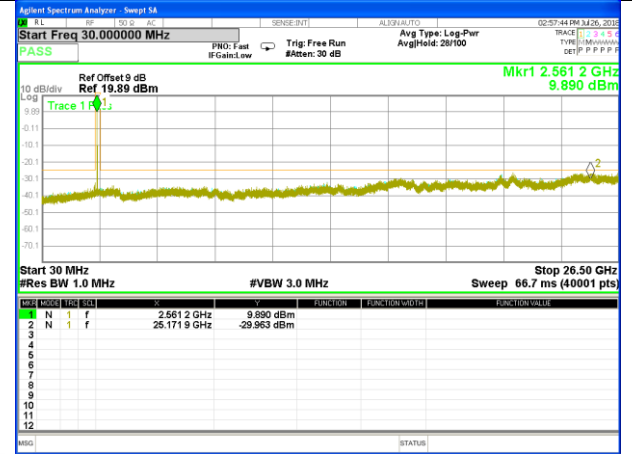

Highest Channel / 16QAM

LTE BAND 41

LTE Band 41 / 10MHz /Emission

Lowest Channel / QPSK

Lowest Channel / 16QAM

Middle Channel / QPSK

Middle Channel / 16QAM

Highest Channel / QPSK

Highest Channel / 16QAM

LTE BAND 41

LTE Band 41 / 15MHz /Emission

Lowest Channel / QPSK

Lowest Channel / 16QAM

Middle Channel / QPSK

Middle Channel / 16QAM

Highest Channel / QPSK