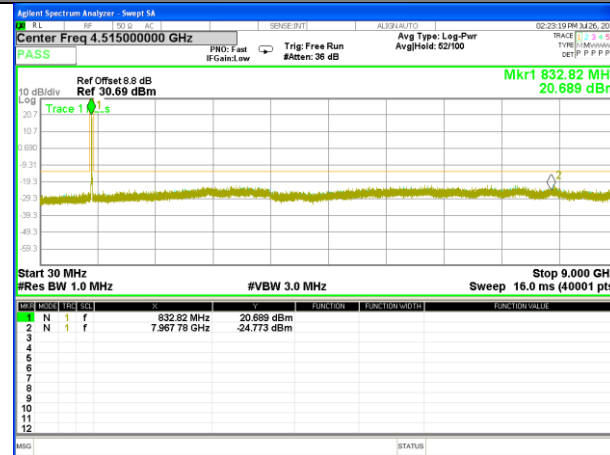

Highest Channel / 16QAM

LTE BAND 5

LTE Band 5 / 5MHz /Emission

Lowest Channel / QPSK

Lowest Channel / 16QAM

Middle Channel / QPSK

Middle Channel / 16QAM

Highest Channel / QPSK

Highest Channel / 16QAM

LTE BAND 5

LTE Band 5 / 10MHz /Emission

Lowest Channel / QPSK

Lowest Channel / 16QAM

Middle Channel / QPSK

Middle Channel / 16QAM

Highest Channel / QPSK

Highest Channel / 16QAM

LTE BAND 7

LTE Band 7 / 5MHz /Emission

Lowest Channel / QPSK

Lowest Channel / 16QAM

Middle Channel / QPSK

Middle Channel / 16QAM

Highest Channel / QPSK