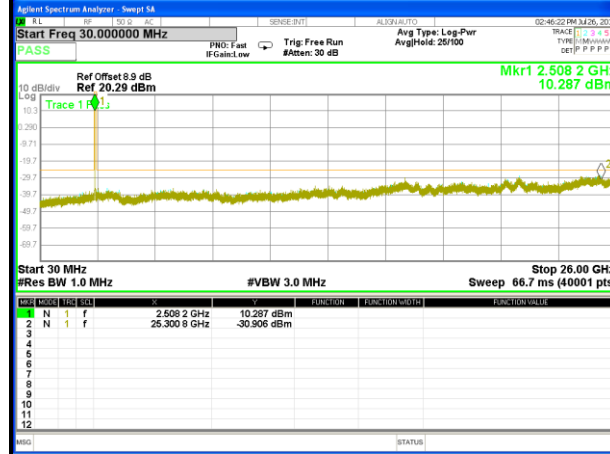

Highest Channel / 16QAM

LTE BAND 5

LTE Band 5 / 10MHz /Emission

Lowest Channel / QPSK

Lowest Channel / 16QAM

Middle Channel / QPSK

Middle Channel / 16QAM

Highest Channel / QPSK

Highest Channel / 16QAM

LTE BAND 7

LTE Band 7 / 5MHz /Emission

Lowest Channel / QPSK

Lowest Channel / 16QAM

Middle Channel / QPSK

Middle Channel / 16QAM

Highest Channel / QPSK

Highest Channel / 16QAM

LTE BAND 7

LTE Band 7 / 10MHz /Emission

Lowest Channel / QPSK

Lowest Channel / 16QAM

Middle Channel / QPSK

Middle Channel / 16QAM

Highest Channel / QPSK