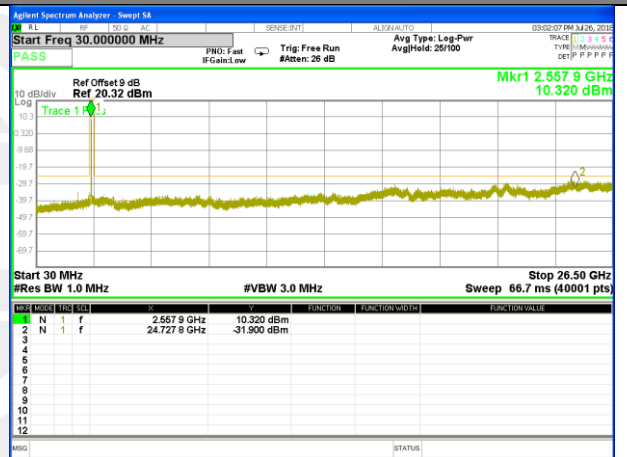

Highest Channel / 16QAM

LTE BAND 41

LTE Band 41 / 15MHz /Emission

Lowest Channel / QPSK

Lowest Channel / 16QAM

Middle Channel / QPSK

Middle Channel / 16QAM

Highest Channel / QPSK

Highest Channel / 16QAM

LTE BAND 41

LTE Band 41 / 20MHz /Emission

Lowest Channel / QPSK

Lowest Channel / 16QAM

Middle Channel / QPSK

Middle Channel / 16QAM

Highest Channel / QPSK