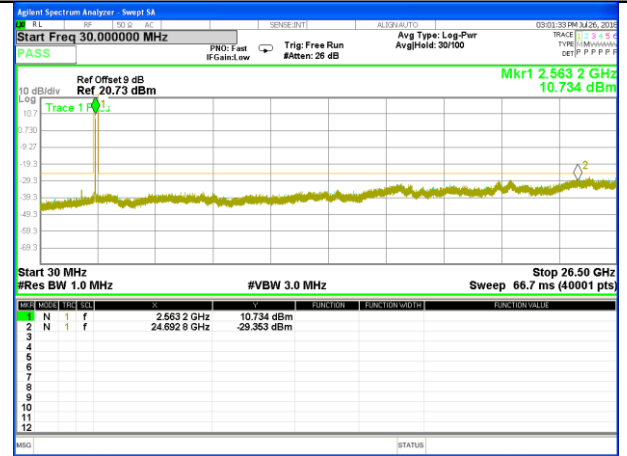

Highest Channel / 16QAM

LTE BAND 41

LTE Band 41 / 10MHz /Emission

Lowest Channel / QPSK

Lowest Channel / 16QAM

Middle Channel / QPSK

Middle Channel / 16QAM

Highest Channel / QPSK

Highest Channel / 16QAM

LTE BAND 41

LTE Band 41 / 15MHz /Emission

Lowest Channel / QPSK

Lowest Channel / 16QAM

Middle Channel / QPSK

Middle Channel / 16QAM

Highest Channel / QPSK

Highest Channel / 16QAM

LTE BAND 41

LTE Band 41 / 20MHz /Emission

Lowest Channel / QPSK

Lowest Channel / 16QAM

Middle Channel / QPSK

Middle Channel / 16QAM

Highest Channel / QPSK

Highest Channel / 16QAM