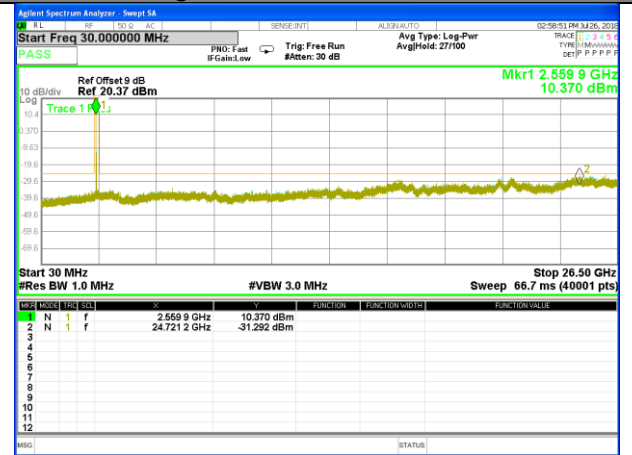

Highest Channel / 16QAM

LTE BAND 41

LTE Band 41 / 10MHz /Emission

Lowest Channel / QPSK

Lowest Channel / 16QAM

Middle Channel / QPSK

Middle Channel / 16QAM

Highest Channel / QPSK

Highest Channel / 16QAM

LTE BAND 41

LTE Band 41 / 15MHz /Emission

Lowest Channel / QPSK

Lowest Channel / 16QAM

Middle Channel / QPSK

Middle Channel / 16QAM

Highest Channel / QPSK