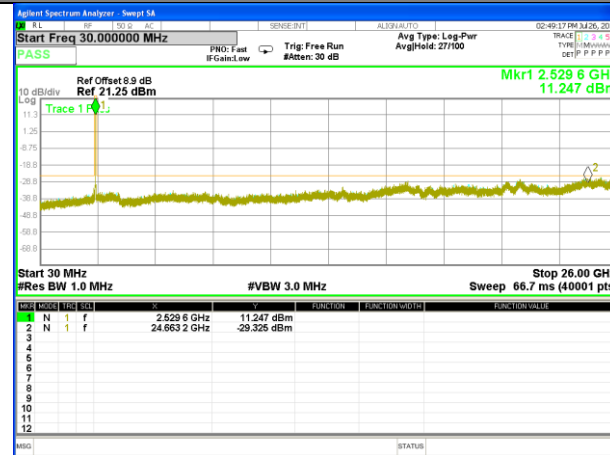

Highest Channel / 16QAM

LTE BAND 7

LTE Band 7 / 10MHz /Emission

Lowest Channel / QPSK

Lowest Channel / 16QAM

Middle Channel / QPSK

Middle Channel / 16QAM

Highest Channel / QPSK

Highest Channel / 16QAM

LTE BAND 7

LTE Band 7 / 15MHz /Emission

Lowest Channel / QPSK

Lowest Channel / 16QAM

Middle Channel / QPSK

Middle Channel / 16QAM

Highest Channel / QPSK

Highest Channel / 16QAM

LTE BAND 7

LTE Band 7 / 20MHz /Emission

Lowest Channel / QPSK

Lowest Channel / 16QAM

Middle Channel / QPSK

Middle Channel / 16QAM

Highest Channel / QPSK