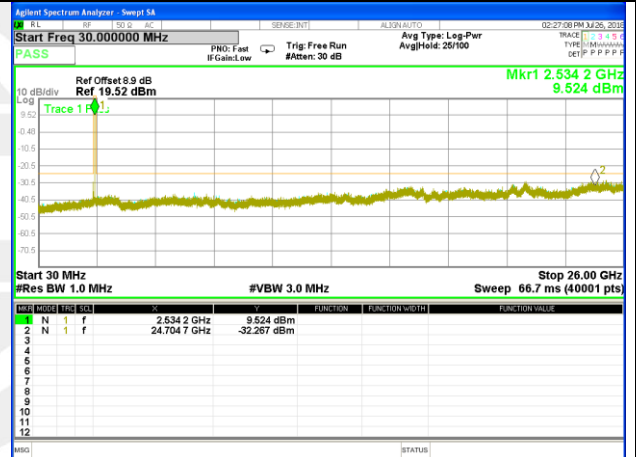

Highest Channel / 16QAM

LTE BAND 5

LTE Band 5 / 10MHz /Emission

Lowest Channel / QPSK

Lowest Channel / 16QAM

Middle Channel / QPSK

Middle Channel / 16QAM

Highest Channel / QPSK

Highest Channel / 16QAM

LTE BAND 7

LTE Band 7 / 5MHz /Emission

Lowest Channel / QPSK

Lowest Channel / 16QAM

Middle Channel / QPSK

Middle Channel / 16QAM

Highest Channel / QPSK

Highest Channel / 16QAM

LTE BAND 7

LTE Band 7 / 10MHz /Emission

Lowest Channel / QPSK

Lowest Channel / 16QAM

Middle Channel / QPSK

Middle Channel / 16QAM

Highest Channel / QPSK