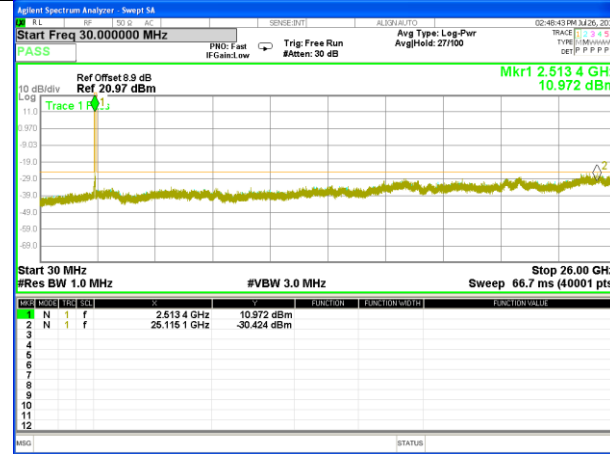

Highest Channel / 16QAM

LTE BAND 7

LTE Band 7 / 10MHz /Emission

Lowest Channel / QPSK

Lowest Channel / 16QAM

Middle Channel / QPSK

Middle Channel / 16QAM

Highest Channel / QPSK

Highest Channel / 16QAM

LTE BAND 7

LTE Band 7 / 15MHz /Emission

Lowest Channel / QPSK

Lowest Channel / 16QAM

Middle Channel / QPSK

Middle Channel / 16QAM

Highest Channel / QPSK

Highest Channel / 16QAM

LTE BAND 7

LTE Band 7 / 20MHz /Emission

Lowest Channel / QPSK

Lowest Channel / 16QAM

Middle Channel / QPSK

Middle Channel / 16QAM

Highest Channel / QPSK