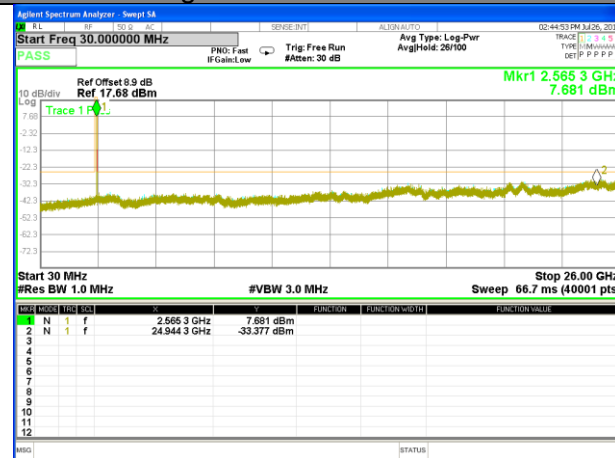

Highest Channel / 16QAM

LTE BAND 5

LTE Band 5 / 10MHz /Emission

Lowest Channel / QPSK

Lowest Channel / 16QAM

Middle Channel / QPSK

Middle Channel / 16QAM

Highest Channel / QPSK

Highest Channel / 16QAM

LTE BAND 7

LTE Band 7 / 5MHz /Emission

Lowest Channel / QPSK

Lowest Channel / 16QAM

Middle Channel / QPSK

Middle Channel / 16QAM

Highest Channel / QPSK

Highest Channel / 16QAM

LTE BAND 7

LTE Band 7 / 10MHz /Emission

Lowest Channel / QPSK

Lowest Channel / 16QAM

Middle Channel / QPSK

Middle Channel / 16QAM

Highest Channel / QPSK