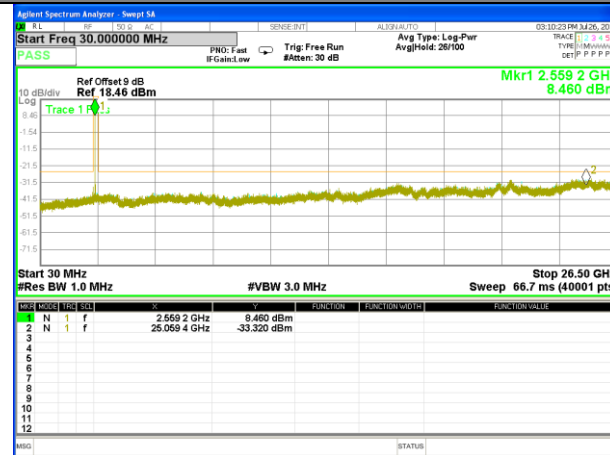

Highest Channel / 16QAM

LTE BAND 7

LTE Band 7 / 20MHz /Emission

Lowest Channel / QPSK

Lowest Channel / 16QAM

Middle Channel / QPSK

Middle Channel / 16QAM

Highest Channel / QPSK

Highest Channel / 16QAM

LTE BAND 41

LTE Band 41 / 5MHz /Emission

Lowest Channel / QPSK

Lowest Channel / 16QAM

Middle Channel / QPSK

Middle Channel / 16QAM

Highest Channel / QPSK

Highest Channel / 16QAM

LTE BAND 41

LTE Band 41 / 10MHz /Emission

Lowest Channel / QPSK

Lowest Channel / 16QAM

Middle Channel / QPSK

Middle Channel / 16QAM

Highest Channel / QPSK