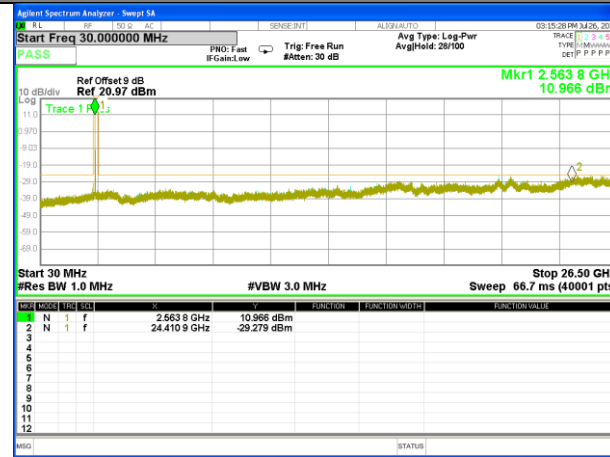

Highest Channel / 16QAM

LTE BAND 41

LTE Band 41 / 10MHz /Emission

Lowest Channel / QPSK

Lowest Channel / 16QAM

Middle Channel / QPSK

Middle Channel / 16QAM

Highest Channel / QPSK