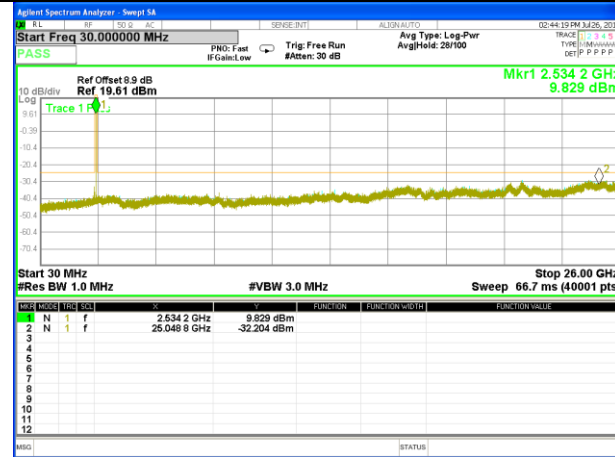

Highest Channel / 16QAM

LTE BAND 5

LTE Band 5 / 10MHz /Emission

Lowest Channel / QPSK

Lowest Channel / 16QAM

Middle Channel / QPSK

Middle Channel / 16QAM

Highest Channel / QPSK

Highest Channel / 16QAM

LTE BAND 7

LTE Band 7 / 5MHz /Emission

Lowest Channel / QPSK

Lowest Channel / 16QAM

Middle Channel / QPSK

Middle Channel / 16QAM

Highest Channel / QPSK

Highest Channel / 16QAM

LTE BAND 7

LTE Band 7 / 10MHz /Emission

Lowest Channel / QPSK

Lowest Channel / 16QAM

Middle Channel / QPSK

Middle Channel / 16QAM

Highest Channel / QPSK