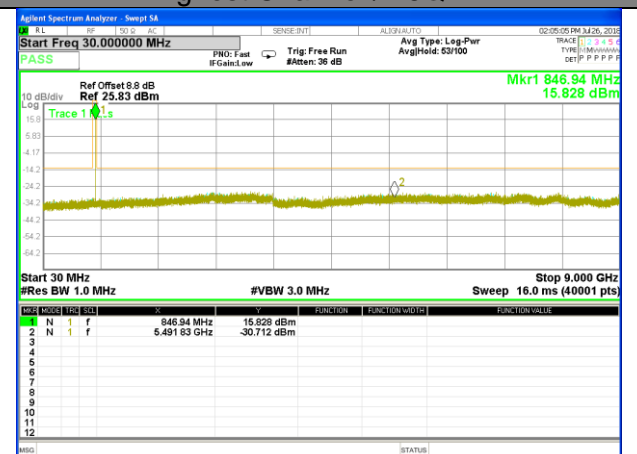

#### Highest Channel / QPSK

#### Highest Channel / 16QAM

LTE BAND 5

LTE Band 5 / 3MHz /Emission

Lowest Channel / QPSK

Lowest Channel / 16QAM

Middle Channel / QPSK

Middle Channel / 16QAM

Highest Channel / QPSK

Highest Channel / 16QAM

LTE BAND 5

LTE Band 5 / 5MHz /Emission

Lowest Channel / QPSK

Lowest Channel / 16QAM

Middle Channel / QPSK

Middle Channel / 16QAM

Highest Channel / QPSK