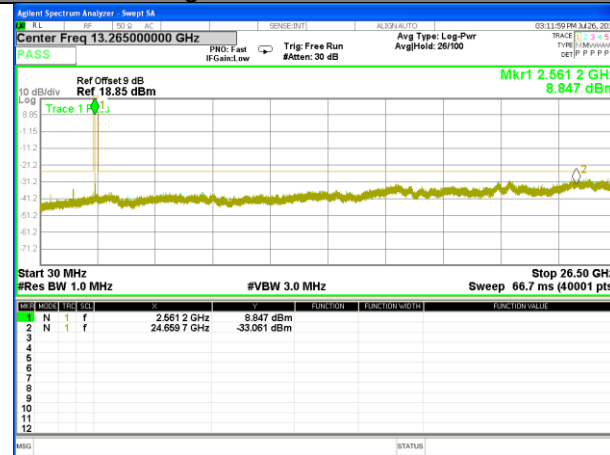

Highest Channel / 16QAM

LTE BAND 7

LTE Band 7 / 20MHz /Emission

Lowest Channel / QPSK

Lowest Channel / 16QAM

Middle Channel / QPSK

Middle Channel / 16QAM

Highest Channel / QPSK

Highest Channel / 16QAM

LTE BAND 41

LTE Band 41 / 5MHz /Emission

Lowest Channel / QPSK

Lowest Channel / 16QAM

Middle Channel / QPSK

Middle Channel / 16QAM

Highest Channel / QPSK