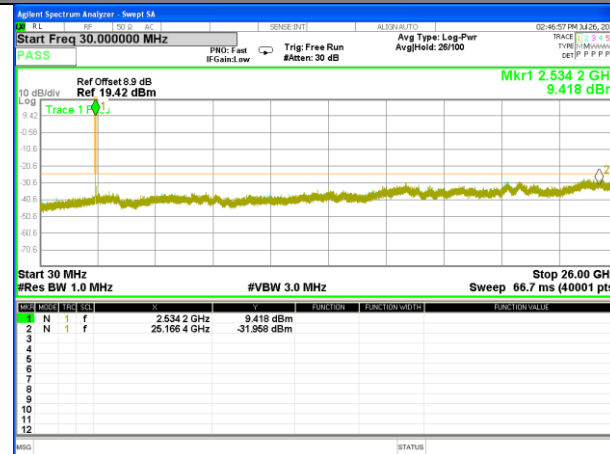

Highest Channel / 16QAM

LTE BAND 7

LTE Band 7 / 5MHz /Emission

Lowest Channel / QPSK

Lowest Channel / 16QAM

Middle Channel / QPSK

Middle Channel / 16QAM

Highest Channel / QPSK

Highest Channel / 16QAM

LTE BAND 7

LTE Band 7 / 10MHz /Emission

Lowest Channel / QPSK

Lowest Channel / 16QAM

Middle Channel / QPSK

Middle Channel / 16QAM

Highest Channel / QPSK

Highest Channel / 16QAM

LTE BAND 7

LTE Band 7 / 15MHz /Emission

Lowest Channel / QPSK

Lowest Channel / 16QAM

Middle Channel / QPSK

Middle Channel / 16QAM

Highest Channel / QPSK