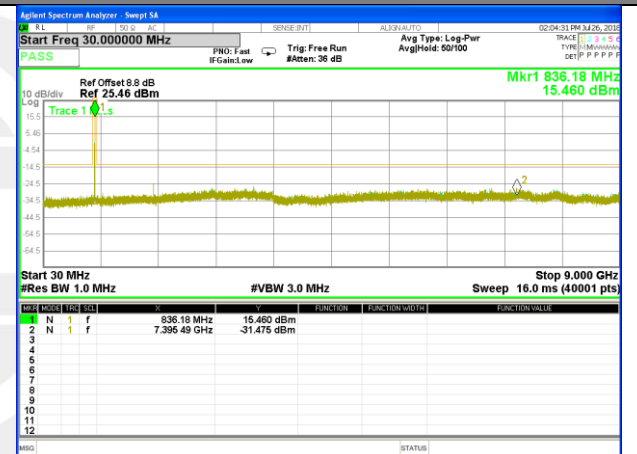

#### Highest Channel / QPSK

#### Highest Channel / 16QAM

LTE BAND 5

LTE Band 5 / 3MHz /Emission

Lowest Channel / QPSK

Lowest Channel / 16QAM

Middle Channel / QPSK

Middle Channel / 16QAM

Highest Channel / QPSK

Highest Channel / 16QAM

LTE BAND 5

LTE Band 5 / 5MHz /Emission

Lowest Channel / QPSK

Lowest Channel / 16QAM

Middle Channel / QPSK

Middle Channel / 16QAM

Highest Channel / QPSK