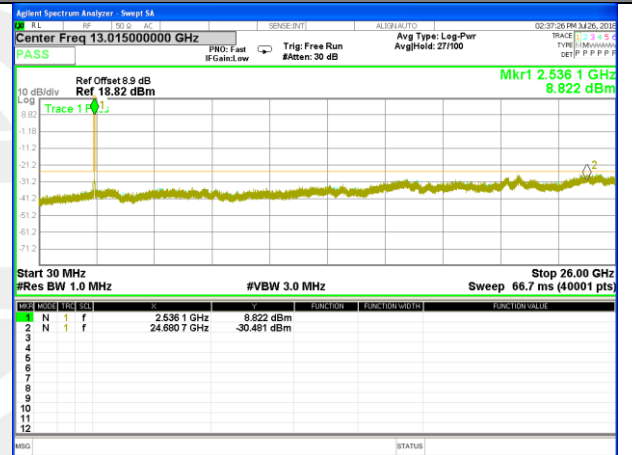

Highest Channel / 16QAM

LTE BAND 7

LTE Band 7 / 10MHz /Emission

Lowest Channel / QPSK

Lowest Channel / 16QAM

Middle Channel / QPSK

Middle Channel / 16QAM

Highest Channel / QPSK

Highest Channel / 16QAM

LTE BAND 7

LTE Band 7 / 15MHz /Emission

Lowest Channel / QPSK

Lowest Channel / 16QAM

Middle Channel / QPSK

Middle Channel / 16QAM

Highest Channel / QPSK

Highest Channel / 16QAM

LTE BAND 7

LTE Band 7 / 20MHz /Emission

Lowest Channel / QPSK

Lowest Channel / 16QAM

Middle Channel / QPSK

Middle Channel / 16QAM

Highest Channel / QPSK