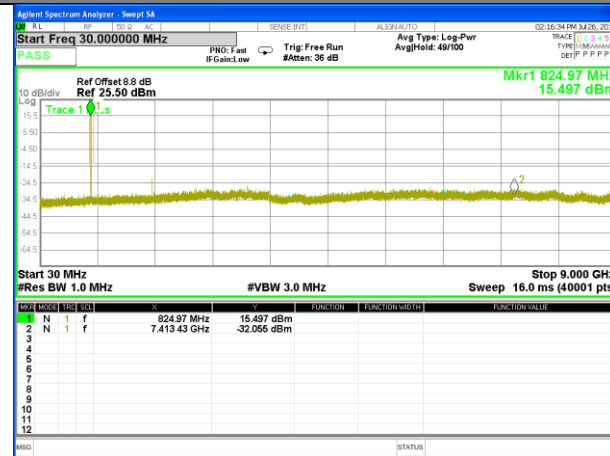

#### Highest Channel / QPSK

#### Highest Channel / 16QAM

LTE BAND 5

LTE Band 5 / 3MHz /Emission

Lowest Channel / QPSK

Lowest Channel / 16QAM

Middle Channel / QPSK

Middle Channel / 16QAM

Highest Channel / QPSK

Highest Channel / 16QAM

LTE BAND 5

LTE Band 5 / 5MHz /Emission

Lowest Channel / QPSK

Lowest Channel / 16QAM

Middle Channel / QPSK

Middle Channel / 16QAM

Highest Channel / QPSK