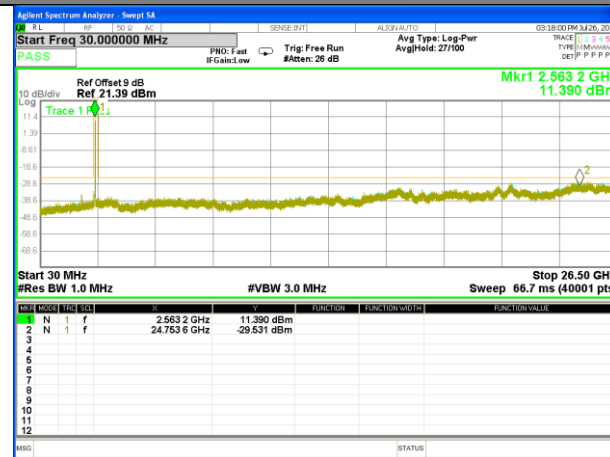

Highest Channel / 16QAM

LTE BAND 41

LTE Band 41 / 10MHz /Emission

Lowest Channel / QPSK

Lowest Channel / 16QAM

Middle Channel / QPSK

Middle Channel / 16QAM

Highest Channel / QPSK

Highest Channel / 16QAM

LTE BAND 41

LTE Band 41 / 15MHz /Emission

Lowest Channel / QPSK

Lowest Channel / 16QAM

Middle Channel / QPSK

Middle Channel / 16QAM

Highest Channel / QPSK

Highest Channel / 16QAM

LTE BAND 41

LTE Band 41 / 20MHz /Emission

Lowest Channel / QPSK

Lowest Channel / 16QAM

Middle Channel / QPSK

Middle Channel / 16QAM

Highest Channel / QPSK

Highest Channel / 16QAM