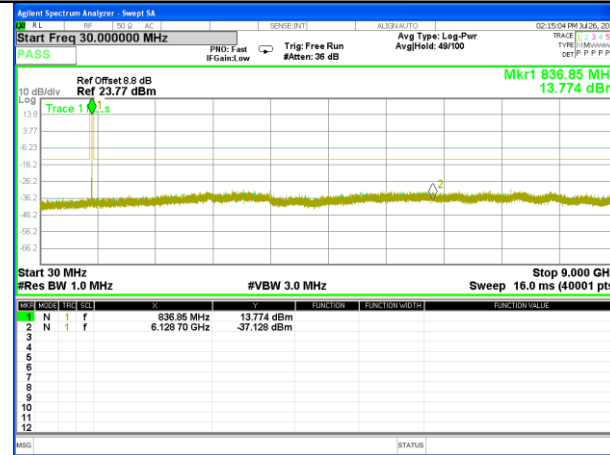

Middle Channel / QPSK