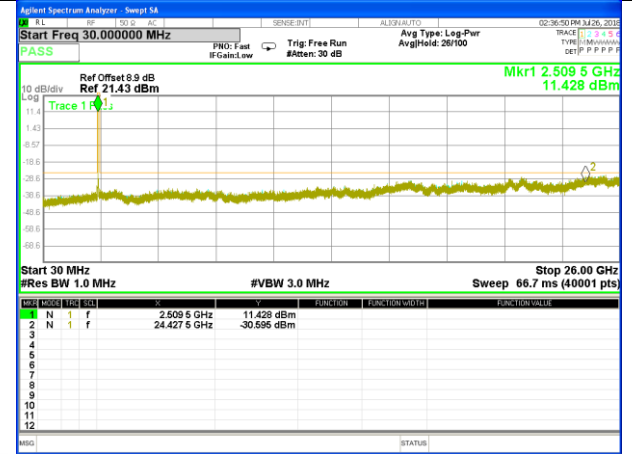

Highest Channel / 16QAM

LTE BAND 7

LTE Band 7 / 10MHz /Emission

Lowest Channel / QPSK

Lowest Channel / 16QAM

Middle Channel / QPSK

Middle Channel / 16QAM

Highest Channel / QPSK

Highest Channel / 16QAM

LTE BAND 7

LTE Band 7 / 15MHz /Emission

Lowest Channel / QPSK

Lowest Channel / 16QAM

Middle Channel / QPSK

Middle Channel / 16QAM

Highest Channel / QPSK

Highest Channel / 16QAM

LTE BAND 7

LTE Band 7 / 20MHz /Emission

Lowest Channel / QPSK

Lowest Channel / 16QAM

Middle Channel / QPSK

Middle Channel / 16QAM

Highest Channel / QPSK