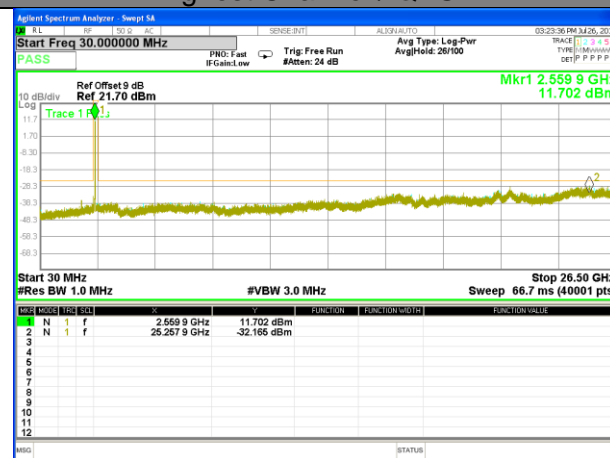

Highest Channel / 16QAM

LTE BAND 41

LTE Band 41 / 15MHz /Emission

Lowest Channel / QPSK

Lowest Channel / 16QAM

Middle Channel / QPSK

Middle Channel / 16QAM

Highest Channel / QPSK

Highest Channel / 16QAM

LTE BAND 41

LTE Band 41 / 20MHz /Emission

Lowest Channel / QPSK

Lowest Channel / 16QAM

Middle Channel / QPSK

Middle Channel / 16QAM

Highest Channel / QPSK

Highest Channel / 16QAM