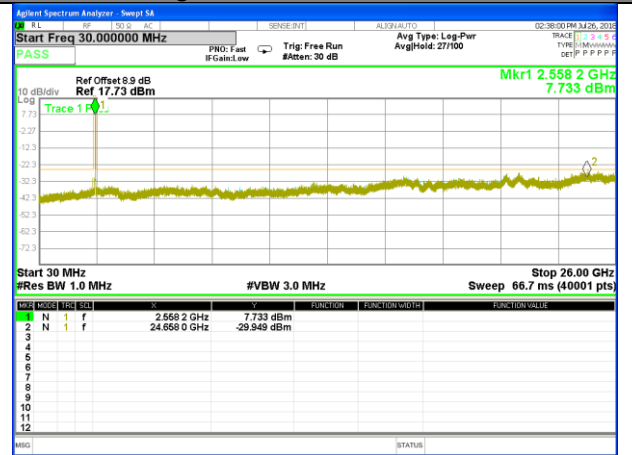

Highest Channel / 16QAM

LTE BAND 7

LTE Band 7 / 10MHz /Emission

Lowest Channel / QPSK

Lowest Channel / 16QAM

Middle Channel / QPSK

Middle Channel / 16QAM

Highest Channel / QPSK

Highest Channel / 16QAM

LTE BAND 7

LTE Band 7 / 15MHz /Emission

Lowest Channel / QPSK

Lowest Channel / 16QAM

Middle Channel / QPSK

Middle Channel / 16QAM

Highest Channel / QPSK

Highest Channel / 16QAM

LTE BAND 7

LTE Band 7 / 20MHz /Emission

Lowest Channel / QPSK

Lowest Channel / 16QAM

Middle Channel / QPSK

Middle Channel / 16QAM

Highest Channel / QPSK