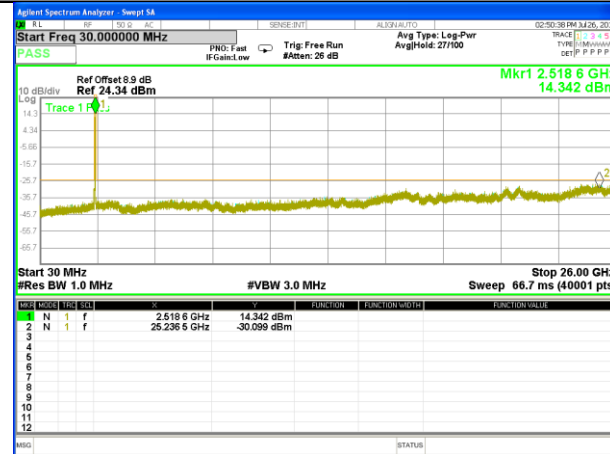

Highest Channel / 16QAM

LTE BAND 7

LTE Band 7 / 10MHz /Emission

Lowest Channel / QPSK

Lowest Channel / 16QAM

Middle Channel / QPSK

Middle Channel / 16QAM

Highest Channel / QPSK

Highest Channel / 16QAM

LTE BAND 7

LTE Band 7 / 15MHz /Emission

Lowest Channel / QPSK

Lowest Channel / 16QAM

Middle Channel / QPSK

Middle Channel / 16QAM

Highest Channel / QPSK

Highest Channel / 16QAM

LTE BAND 7

LTE Band 7 / 20MHz /Emission

Lowest Channel / QPSK

Lowest Channel / 16QAM

Middle Channel / QPSK

Middle Channel / 16QAM

Highest Channel / QPSK