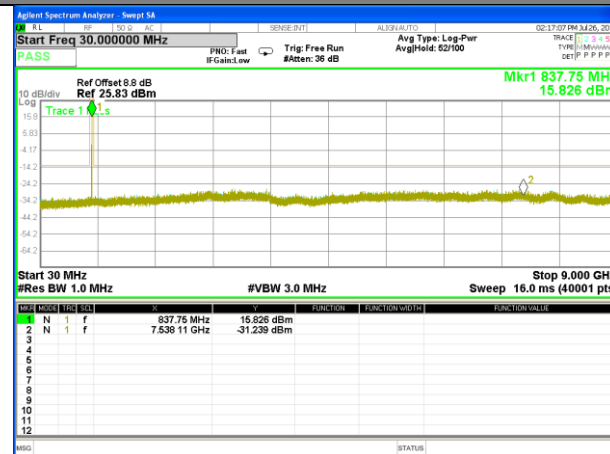

#### Highest Channel / QPSK

#### Highest Channel / 16QAM

LTE BAND 5

LTE Band 5 / 3MHz /Emission

Lowest Channel / QPSK

Lowest Channel / 16QAM

Middle Channel / QPSK

Middle Channel / 16QAM

Highest Channel / QPSK

Highest Channel / 16QAM

LTE BAND 5

LTE Band 5 / 5MHz /Emission

Lowest Channel / QPSK

Lowest Channel / 16QAM

Middle Channel / QPSK

Middle Channel / 16QAM

Highest Channel / QPSK