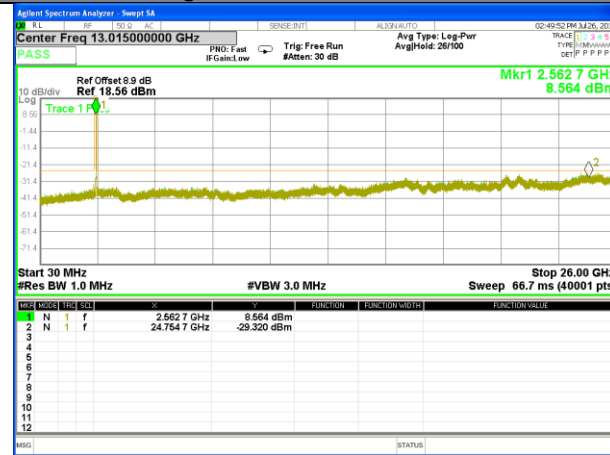

Highest Channel / 16QAM

LTE BAND 7

LTE Band 7 / 10MHz /Emission

Lowest Channel / QPSK

Lowest Channel / 16QAM

Middle Channel / QPSK

Middle Channel / 16QAM

Highest Channel / QPSK

Highest Channel / 16QAM

LTE BAND 7

LTE Band 7 / 15MHz /Emission

Lowest Channel / QPSK

Lowest Channel / 16QAM

Middle Channel / QPSK

Middle Channel / 16QAM

Highest Channel / QPSK

Highest Channel / 16QAM

LTE BAND 7

LTE Band 7 / 20MHz /Emission

Lowest Channel / QPSK

Lowest Channel / 16QAM

Middle Channel / QPSK

Middle Channel / 16QAM

Highest Channel / QPSK