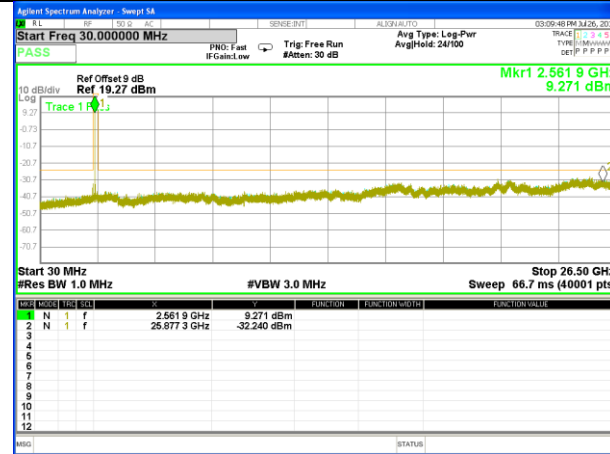

Highest Channel / 16QAM

LTE BAND 7

LTE Band 7 / 20MHz /Emission

Lowest Channel / QPSK

Lowest Channel / 16QAM

Middle Channel / QPSK

Middle Channel / 16QAM

Highest Channel / QPSK

Highest Channel / 16QAM

LTE BAND 41

LTE Band 41 / 5MHz /Emission

Lowest Channel / QPSK

Lowest Channel / 16QAM

Middle Channel / QPSK

Middle Channel / 16QAM

Highest Channel / QPSK