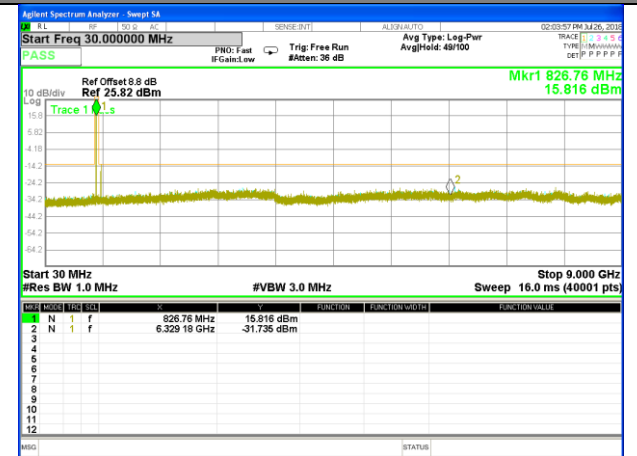

#### Highest Channel / QPSK

#### Highest Channel / 16QAM

LTE BAND 5

LTE Band 5 / 3MHz /Emission

Lowest Channel / QPSK

Lowest Channel / 16QAM

Middle Channel / QPSK

Middle Channel / 16QAM

Highest Channel / QPSK

Highest Channel / 16QAM

LTE BAND 5

LTE Band 5 / 5MHz /Emission

Lowest Channel / QPSK

Lowest Channel / 16QAM

Middle Channel / QPSK

Middle Channel / 16QAM

Highest Channel / QPSK