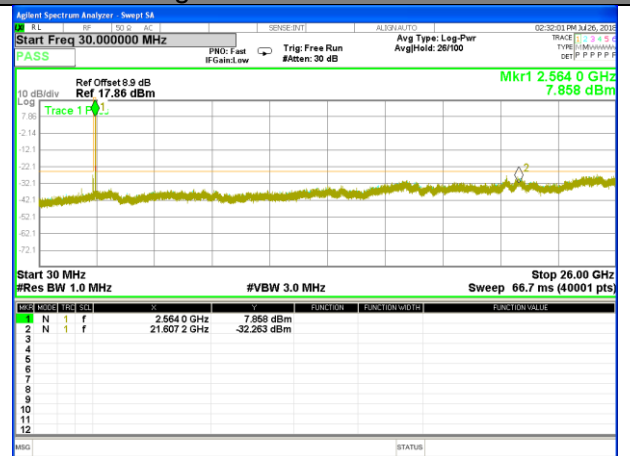

Highest Channel / 16QAM

LTE BAND 7

LTE Band 7 / 5MHz /Emission

Lowest Channel / QPSK

Lowest Channel / 16QAM

Middle Channel / QPSK

Middle Channel / 16QAM

Highest Channel / QPSK

Highest Channel / 16QAM

LTE BAND 7

LTE Band 7 / 10MHz /Emission

Lowest Channel / QPSK

Lowest Channel / 16QAM

Middle Channel / QPSK

Middle Channel / 16QAM

Highest Channel / QPSK

Highest Channel / 16QAM

LTE BAND 7

LTE Band 7 / 15MHz /Emission

Lowest Channel / QPSK

Lowest Channel / 16QAM

Middle Channel / QPSK

Middle Channel / 16QAM

Highest Channel / QPSK