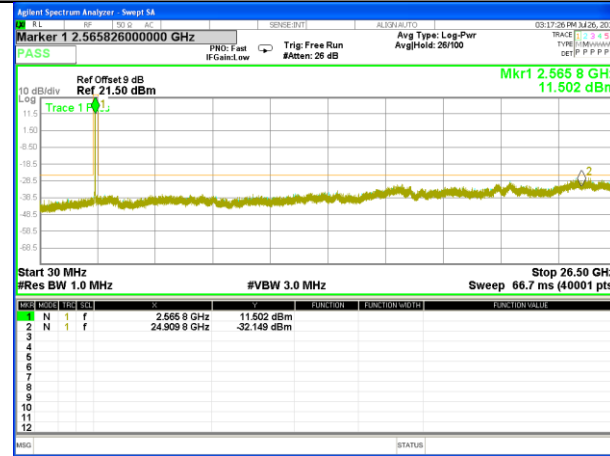

Highest Channel / 16QAM

LTE BAND 41

LTE Band 41 / 15MHz /Emission

Lowest Channel / QPSK

Lowest Channel / 16QAM

Middle Channel / QPSK

Middle Channel / 16QAM

Highest Channel / QPSK

Highest Channel / 16QAM

LTE BAND 41

LTE Band 41 / 20MHz /Emission

Lowest Channel / QPSK

Lowest Channel / 16QAM

Middle Channel / QPSK

Middle Channel / 16QAM

Highest Channel / QPSK

Highest Channel / 16QAM