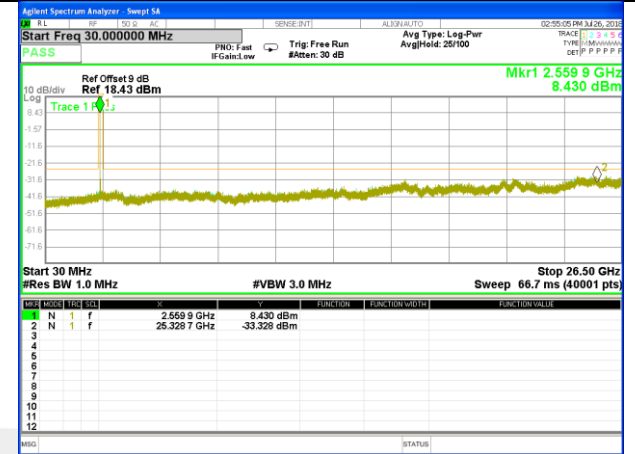

Highest Channel / 16QAM

LTE BAND 7

LTE Band 7 / 20MHz /Emission

Lowest Channel / QPSK

Lowest Channel / 16QAM

Middle Channel / QPSK

Middle Channel / 16QAM

Highest Channel / QPSK

Highest Channel / 16QAM

LTE BAND 41

LTE Band 41 / 5MHz /Emission

Lowest Channel / QPSK

Lowest Channel / 16QAM

Middle Channel / QPSK

Middle Channel / 16QAM

Highest Channel / QPSK

Highest Channel / 16QAM

LTE BAND 41

LTE Band 41 / 10MHz /Emission

Lowest Channel / QPSK

Lowest Channel / 16QAM

Middle Channel / QPSK

Middle Channel / 16QAM

Highest Channel / QPSK