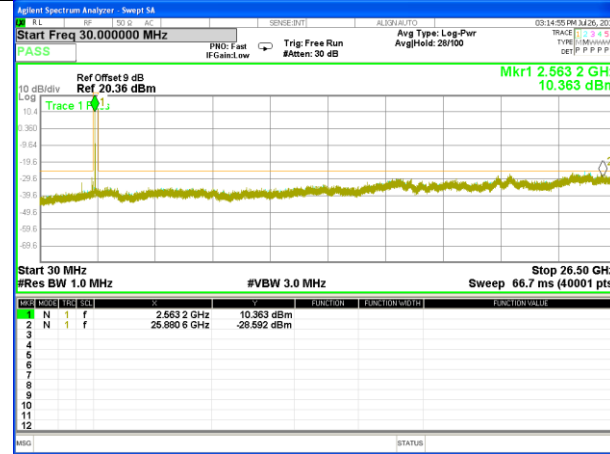

Highest Channel / 16QAM

LTE BAND 7

LTE Band 7 / 20MHz /Emission

Lowest Channel / QPSK

Lowest Channel / 16QAM

Middle Channel / QPSK

Middle Channel / 16QAM

Highest Channel / QPSK

Highest Channel / 16QAM

LTE BAND 41

LTE Band 41 / 5MHz /Emission

Lowest Channel / QPSK

Lowest Channel / 16QAM

Middle Channel / QPSK

Middle Channel / 16QAM

Highest Channel / QPSK

Highest Channel / 16QAM

LTE BAND 41

LTE Band 41 / 10MHz /Emission

Lowest Channel / QPSK

Lowest Channel / 16QAM

Middle Channel / QPSK

Middle Channel / 16QAM

Highest Channel / QPSK