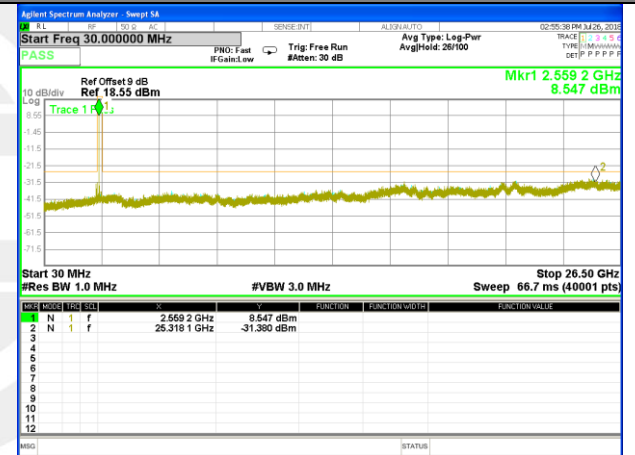

Highest Channel / 16QAM

LTE BAND 7

LTE Band 7 / 20MHz /Emission

Lowest Channel / QPSK

Lowest Channel / 16QAM

Middle Channel / QPSK

Middle Channel / 16QAM

Highest Channel / QPSK

Highest Channel / 16QAM

LTE BAND 41

LTE Band 41 / 5MHz /Emission

Lowest Channel / QPSK

Lowest Channel / 16QAM

Middle Channel / QPSK

Middle Channel / 16QAM

Highest Channel / QPSK