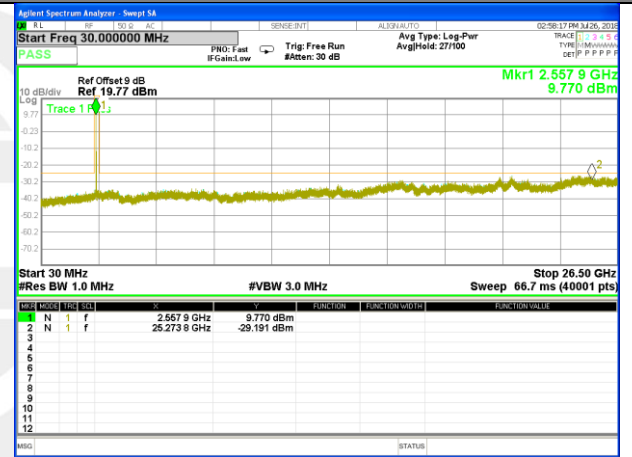

Highest Channel / 16QAM

LTE BAND 41

LTE Band 41 / 10MHz /Emission

Lowest Channel / QPSK

Lowest Channel / 16QAM

Middle Channel / QPSK

Middle Channel / 16QAM

Highest Channel / QPSK