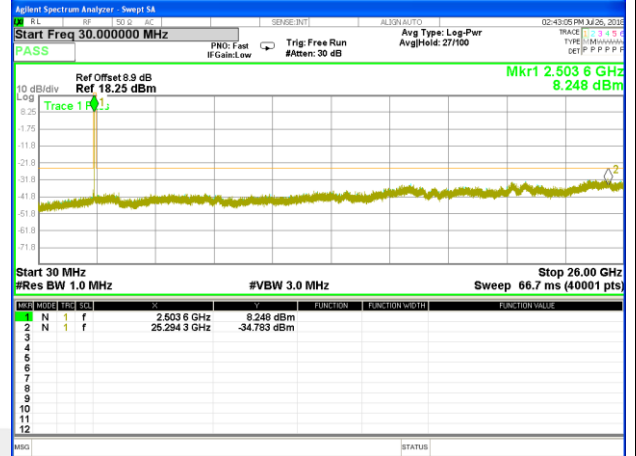

Highest Channel / 16QAM

LTE BAND 5

LTE Band 5 / 10MHz /Emission

Lowest Channel / QPSK

Lowest Channel / 16QAM

Middle Channel / QPSK

Middle Channel / 16QAM

Highest Channel / QPSK

Highest Channel / 16QAM

LTE BAND 7

LTE Band 7 / 5MHz /Emission

Lowest Channel / QPSK

Lowest Channel / 16QAM

Middle Channel / QPSK

Middle Channel / 16QAM

Highest Channel / QPSK

Highest Channel / 16QAM

LTE BAND 7

LTE Band 7 / 10MHz /Emission

Lowest Channel / QPSK

Lowest Channel / 16QAM

Middle Channel / QPSK

Middle Channel / 16QAM

Highest Channel / QPSK