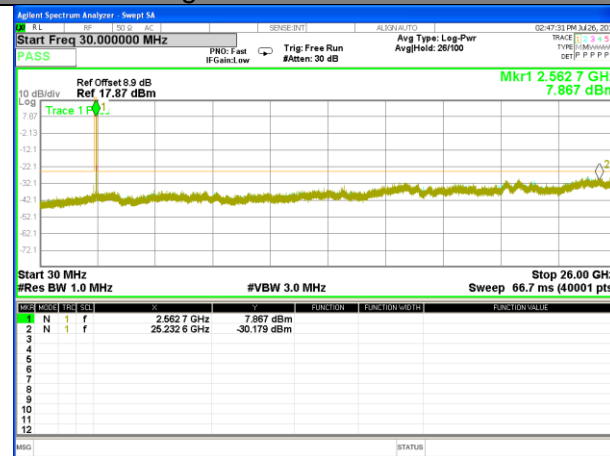

Highest Channel / 16QAM

LTE BAND 7

LTE Band 7 / 5MHz /Emission

Lowest Channel / QPSK

Lowest Channel / 16QAM

Middle Channel / QPSK

Middle Channel / 16QAM

Highest Channel / QPSK

Highest Channel / 16QAM

LTE BAND 7

LTE Band 7 / 10MHz /Emission

Lowest Channel / QPSK

Lowest Channel / 16QAM

Middle Channel / QPSK

Middle Channel / 16QAM

Highest Channel / QPSK

Highest Channel / 16QAM

LTE BAND 7

LTE Band 7 / 15MHz /Emission

Lowest Channel / QPSK

Lowest Channel / 16QAM

Middle Channel / QPSK

Middle Channel / 16QAM

Highest Channel / QPSK