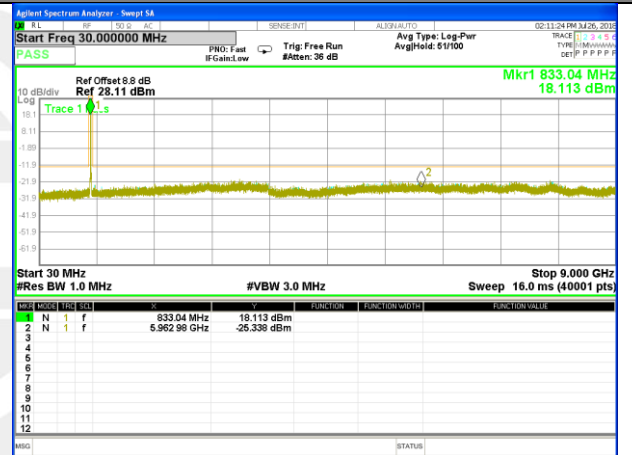

Highest Channel / 16QAM

LTE BAND 5

LTE Band 5 / 5MHz /Emission

Lowest Channel / QPSK

Lowest Channel / 16QAM

Middle Channel / QPSK

Middle Channel / 16QAM

Highest Channel / QPSK

Highest Channel / 16QAM

LTE BAND 5

LTE Band 5 / 10MHz /Emission

Lowest Channel / QPSK

Lowest Channel / 16QAM

Middle Channel / QPSK

Middle Channel / 16QAM

Highest Channel / QPSK

Highest Channel / 16QAM

LTE BAND 7

LTE Band 7 / 5MHz /Emission

Lowest Channel / QPSK

Lowest Channel / 16QAM

Middle Channel / QPSK

Middle Channel / 16QAM

Highest Channel / QPSK