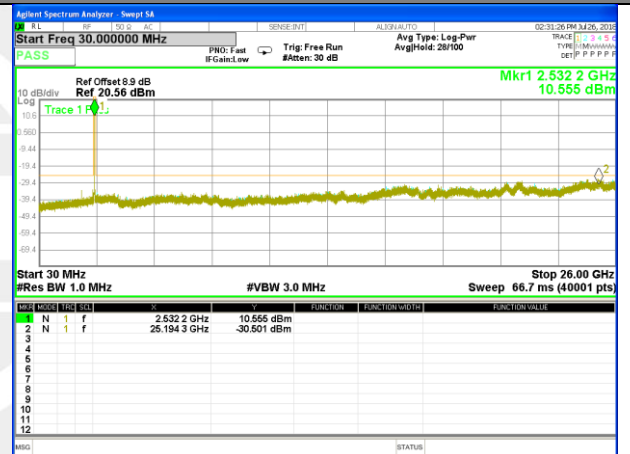

Highest Channel / 16QAM

LTE BAND 7

LTE Band 7 / 5MHz /Emission

Lowest Channel / QPSK

Lowest Channel / 16QAM

Middle Channel / QPSK

Middle Channel / 16QAM

Highest Channel / QPSK

Highest Channel / 16QAM

LTE BAND 7

LTE Band 7 / 10MHz /Emission

Lowest Channel / QPSK

Lowest Channel / 16QAM

Middle Channel / QPSK

Middle Channel / 16QAM

Highest Channel / QPSK

Highest Channel / 16QAM

LTE BAND 7

LTE Band 7 / 15MHz /Emission

Lowest Channel / QPSK

Lowest Channel / 16QAM

Middle Channel / QPSK

Middle Channel / 16QAM

Highest Channel / QPSK