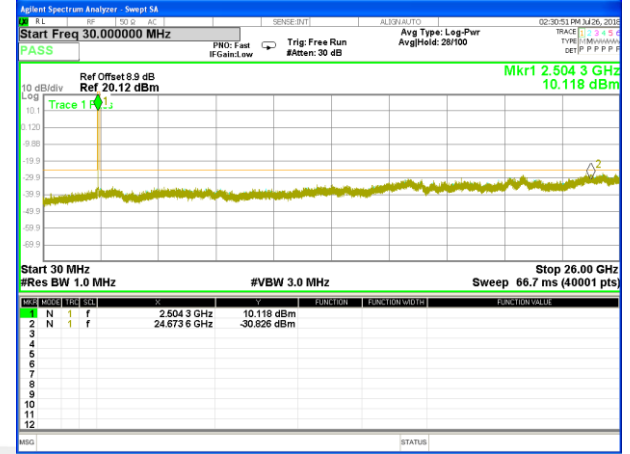

Highest Channel / 16QAM

LTE BAND 7

LTE Band 7 / 5MHz /Emission

Lowest Channel / QPSK

Lowest Channel / 16QAM

Middle Channel / QPSK

Middle Channel / 16QAM

Highest Channel / QPSK

Highest Channel / 16QAM

LTE BAND 7

LTE Band 7 / 10MHz /Emission

Lowest Channel / QPSK

Lowest Channel / 16QAM

Middle Channel / QPSK

Middle Channel / 16QAM

Highest Channel / QPSK

Highest Channel / 16QAM

LTE BAND 7

LTE Band 7 / 15MHz /Emission

Lowest Channel / QPSK

Lowest Channel / 16QAM

Middle Channel / QPSK

Middle Channel / 16QAM

Highest Channel / QPSK