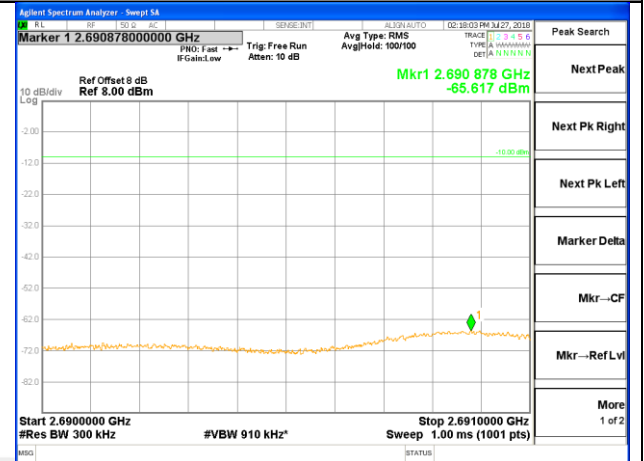

LTE BAND 41

LTE BAND 41

LTE band 41 / 10MHz /16QAM Highest Band Edge / Full RB

2665-2590MHz

2690-2691MHz

2691-2695MHz

2695-2696MHz

2696-2715MHz

LTE band 41

LTE band 41 / 15MHz /QPSK Lowest Band Edge / 1 RB

LTE band 41

LTE band 41 / 15MHz /QPSK Highest Band Edge / 1 RB

2665-2690MHz

2690-2691MHz

2691-2695MHz

2695-2696MHz

2696-2715MHz

LTE band 41

LTE band 41 / 15MHz /QPSK Lowest Band Edge / Full RB

LTE band 41

LTE band 41 / 15MHz /QPSK Highest Band Edge / Full RB

2665-2690MHz

2690-2691MHz

2691-2695MHz

2695-2696MHz

2696-2715MHz

LTE BAND 41

LTE band 41 / 15MHz /16QAM Lowest Band Edge / 1 RB

LTE BAND 41

LTE band 41 / 15MHz /16QAM Highest Band Edge / 1 RB

2665-2690MHz

2690-2691MHz