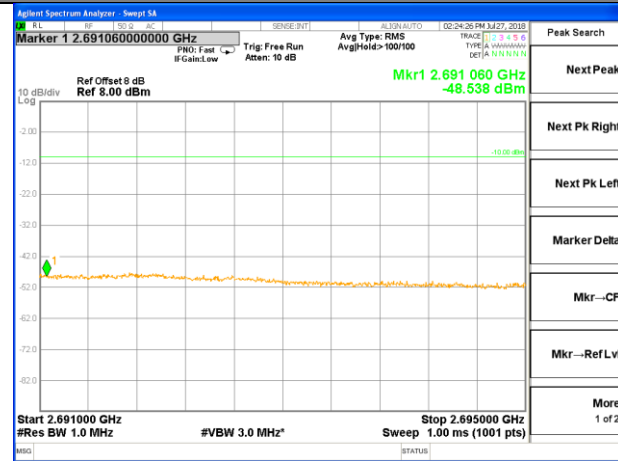

LTE band 41

LTE band 41 / 15MHz /QPSK Lowest Band Edge / 1 RB

LTE band 41

LTE band 41 / 15MHz /QPSK Highest Band Edge / 1 RB

2665-2690MHz

2690-2691MHz

2691-2695MHz

2695-2696MHz

2696-2715MHz

LTE band 41

LTE band 41 / 15MHz /QPSK Lowest Band Edge / Full RB

LTE band 41

LTE band 41 / 15MHz /QPSK Highest Band Edge / Full RB

2665-2690MHz

2690-2691MHz

2691-2695MHz

2695-2696MHz

2696-2715MHz

LTE BAND 41

LTE band 41 / 15MHz /16QAM Lowest Band Edge / 1 RB

LTE BAND 41

LTE band 41 / 15MHz /16QAM Highest Band Edge / 1 RB

2665-2690MHz

2690-2691MHz

2691-2695MHz

2695-2696MHz

2696-2715MHz

LTE BAND 41

LTE BAND 41

LTE band 41 / 15MHz /16QAM Highest Band Edge / Full RB

2665-2690MHz

2690-2691MHz