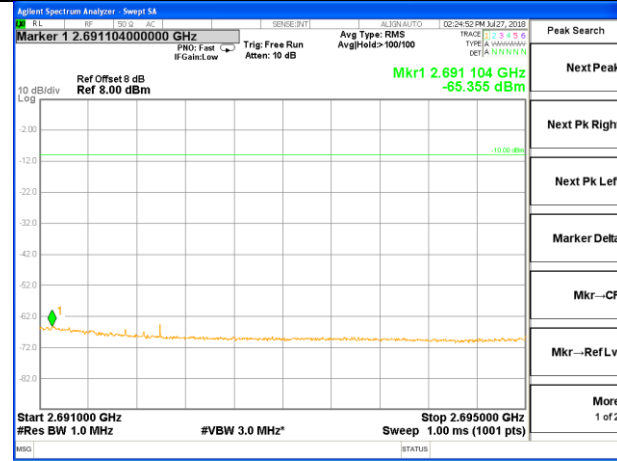

2696-2715MHz

LTE band 41

LTE band 41 / 15MHz /QPSK Lowest Band Edge / Full RB

LTE band 41

LTE band 41 / 15MHz /QPSK Highest Band Edge / Full RB

2665-2690MHz

2690-2691MHz

2691-2695MHz

2695-2696MHz

2696-2715MHz

LTE BAND 41

LTE band 41 / 15MHz /16QAM Lowest Band Edge / 1 RB

LTE BAND 41

LTE band 41 / 15MHz /16QAM Highest Band Edge / 1 RB

2665-2690MHz

2690-2691MHz

2691-2695MHz

2695-2696MHz

2696-2715MHz

LTE BAND 41

LTE BAND 41

LTE band 41 / 15MHz /16QAM Highest Band Edge / Full RB

2665-2690MHz

2690-2691MHz