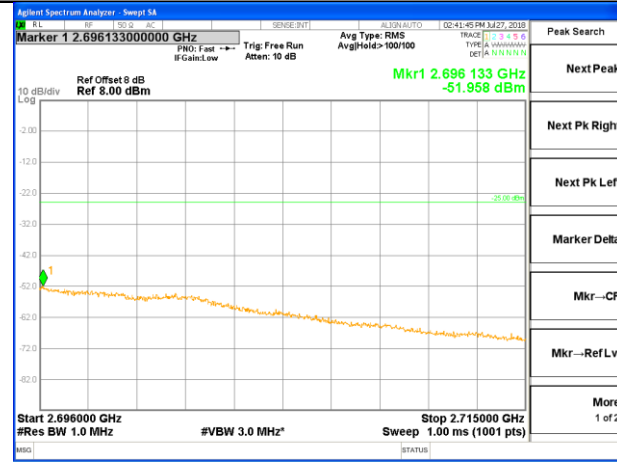

2695-2696MHz

2696-2715MHz

LTE BAND 41

LTE band 41 / 15MHz /16QAM Lowest Band Edge / 1 RB

LTE BAND 41

LTE band 41 / 15MHz /16QAM Highest Band Edge / 1 RB

2665-2690MHz

2690-2691MHz

2691-2695MHz

2695-2696MHz

2696-2715MHz

LTE BAND 41

LTE BAND 41

LTE band 41 / 15MHz /16QAM Highest Band Edge / Full RB

2665-2690MHz

2690-2691MHz

2691-2695MHz

2695-2696MHz

2696-2595MHz

LTE band 41

LTE band 41 / 20MHz /QPSK Lowest Band Edge / 1 RB

LTE band 41

LTE band 41 / 20MHz /QPSK Highest Band Edge / 1 RB

2665-2690MHz