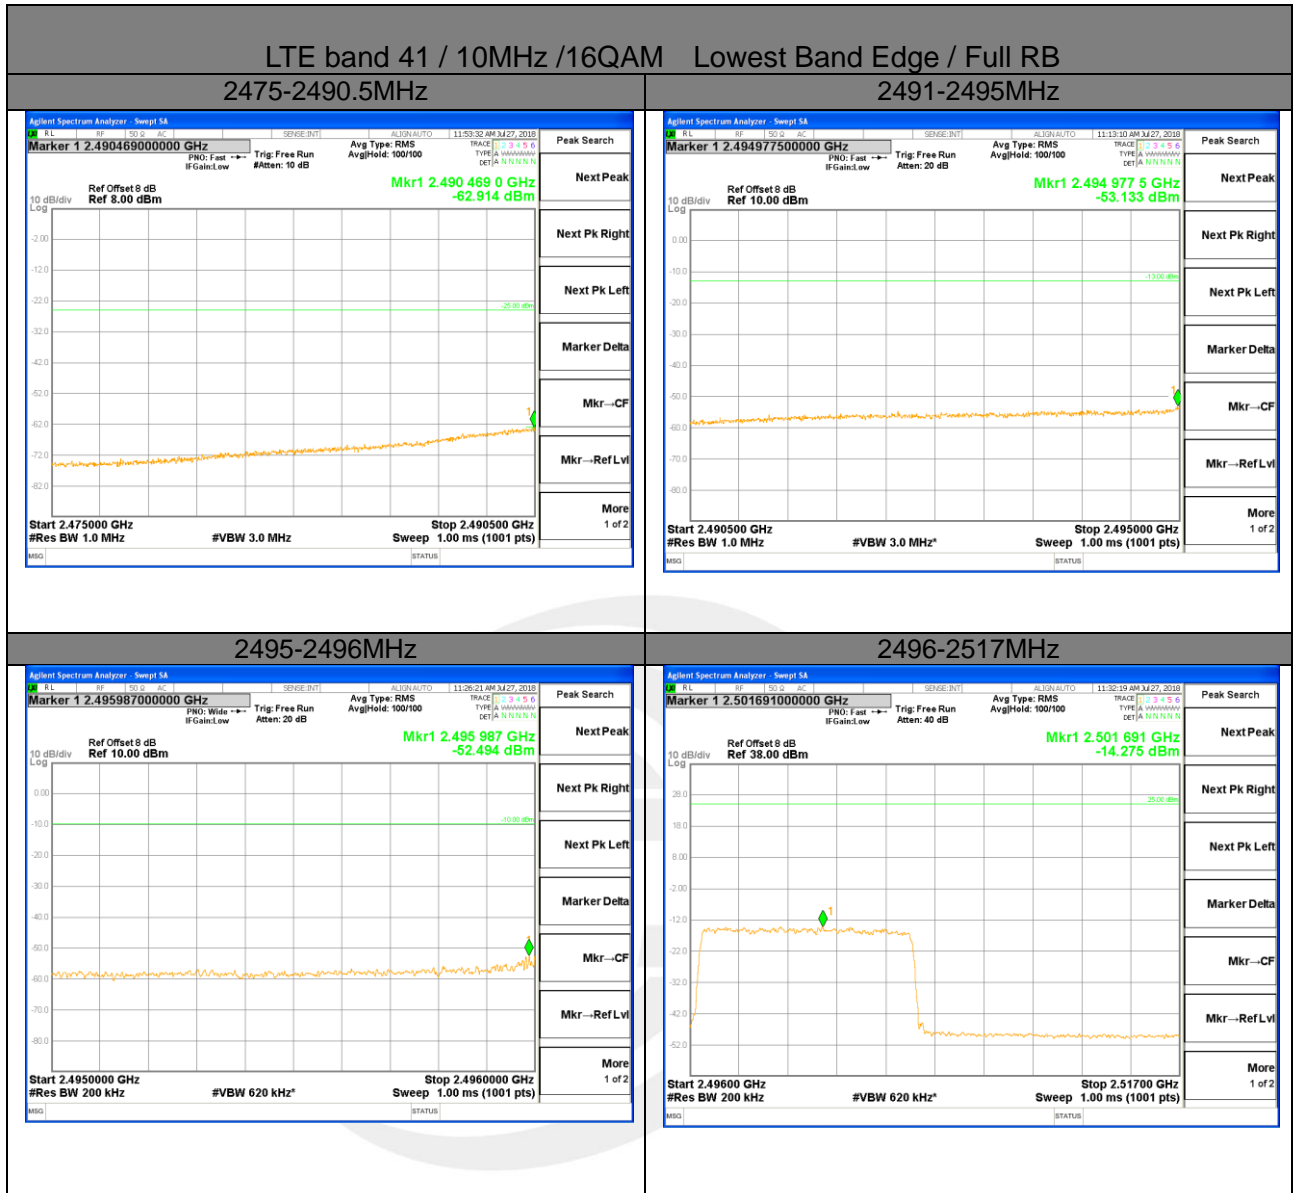

LTE BAND 41

LTE BAND 41

LTE band 41 / 10MHz /16QAM Highest Band Edge / Full RB

2665-2590MHz

2690-2691MHz

2691-2695MHz

2695-2696MHz

2696-2715MHz

LTE band 41

LTE band 41 / 15MHz /QPSK Lowest Band Edge / 1 RB

LTE band 41

LTE band 41 / 15MHz /QPSK Highest Band Edge / 1 RB

2665-2690MHz

2690-2691MHz

2691-2695MHz

2695-2696MHz

2696-2715MHz

LTE band 41

LTE band 41 / 15MHz /QPSK Lowest Band Edge / Full RB

LTE band 41

LTE band 41 / 15MHz /QPSK Highest Band Edge / Full RB

2665-2690MHz

2690-2691MHz

2691-2695MHz

2695-2696MHz

2696-2715MHz

LTE BAND 41

LTE band 41 / 15MHz /16QAM Lowest Band Edge / 1 RB

LTE BAND 41

LTE band 41 / 15MHz /16QAM Highest Band Edge / 1 RB

2665-2690MHz

2690-2691MHz