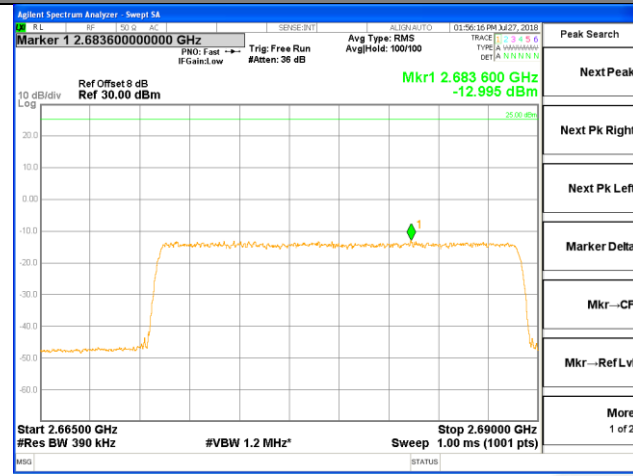

2665-2690MHz

2690-2691MHz

2691-2695MHz

2695-2696MHz

2696-2715MHz

LTE BAND 41

LTE band 41 / 20MHz /16QAM Lowest Band Edge / 1 RB

LTE BAND 41

LTE band 41 / 20MHz /16QAM Highest Band Edge / 1 RB

2665-2690MHz

2690-2691MHz

2691-2695MHz

2695-2696MHz

2696-2715MHz

LTE BAND 41

LTE BAND 41

LTE band 41 / 20MHz / 16QAM Highest Band Edge / Full RB

2665-2690MHz

2690-2691MHz

2691-2695MHz

2695-2696MHz

2696-2715MHz