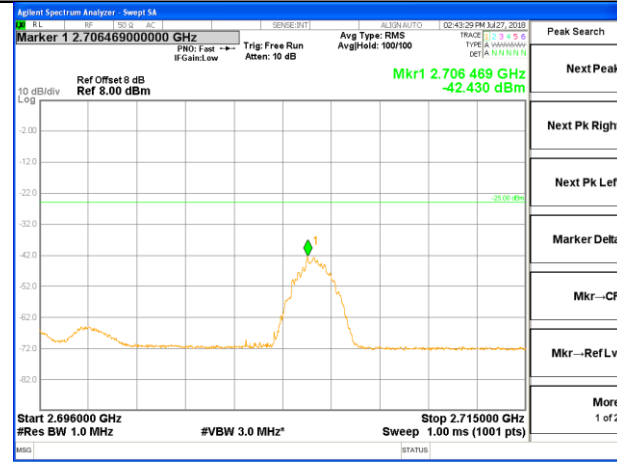

2665-2690MHz

2690-2691MHz

2691-2695MHz

2695-2696MHz

2696-2715MHz

LTE BAND 41

LTE band 41 / 20MHz /16QAM Lowest Band Edge / 1 RB

LTE BAND 41

LTE band 41 / 20MHz /16QAM Highest Band Edge / 1 RB

2665-2690MHz

2690-2691MHz

2691-2695MHz

2695-2696MHz

2696-2715MHz

LTE BAND 41

LTE BAND 41

LTE band 41 / 20MHz / 16QAM Highest Band Edge / Full RB

2665-2690MHz

2690-2691MHz

2691-2695MHz

2695-2696MHz

2696-2715MHz