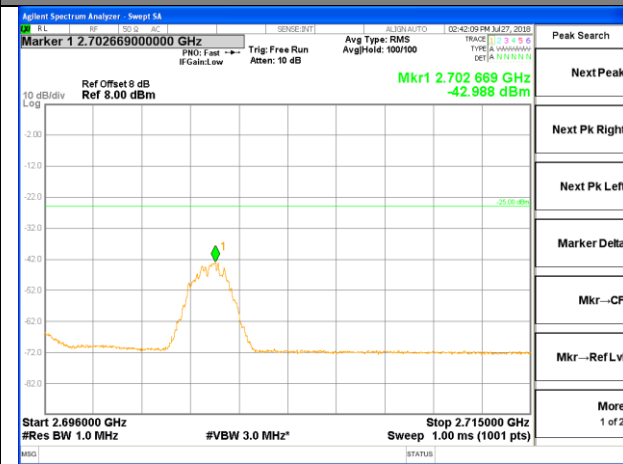

LTE BAND 41

LTE BAND 41

LTE band 41 / 10MHz /16QAM Highest Band Edge / Full RB

2665-2590MHz

2690-2691MHz

2691-2695MHz

2695-2696MHz

2696-2715MHz

LTE band 41

LTE band 41 / 15MHz /QPSK Lowest Band Edge / 1 RB

LTE band 41

LTE band 41 / 15MHz /QPSK Highest Band Edge / 1 RB

2665-2690MHz

2690-2691MHz

2691-2695MHz

2695-2696MHz

2696-2715MHz

LTE band 41

LTE band 41 / 15MHz /QPSK Lowest Band Edge / Full RB

LTE band 41

LTE band 41 / 15MHz /QPSK Highest Band Edge / Full RB

2665-2690MHz

2690-2691MHz

2691-2695MHz

2695-2696MHz

2696-2715MHz

LTE BAND 41

LTE band 41 / 15MHz /16QAM Lowest Band Edge / 1 RB

LTE BAND 41

LTE band 41 / 15MHz /16QAM Highest Band Edge / 1 RB

2665-2690MHz

2690-2691MHz