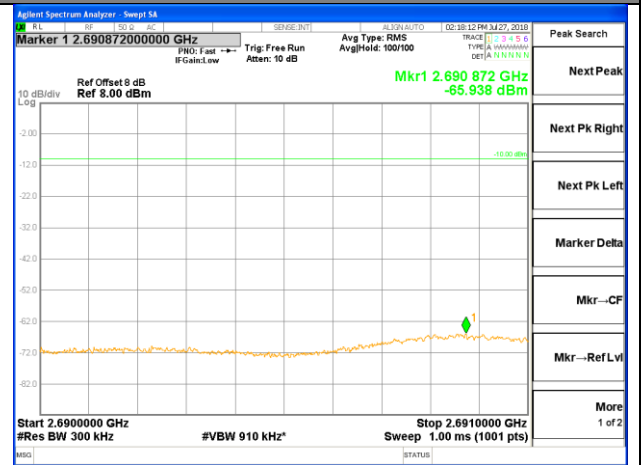

2696-2715MHz

LTE band 41

LTE band 41 / 15MHz /QPSK Lowest Band Edge / Full RB

LTE band 41

LTE band 41 / 15MHz /QPSK Highest Band Edge / Full RB

2665-2690MHz

2690-2691MHz

2691-2695MHz

2695-2696MHz

2696-2715MHz

LTE BAND 41

LTE band 41 / 15MHz /16QAM Lowest Band Edge / 1 RB

LTE BAND 41

LTE band 41 / 15MHz /16QAM Highest Band Edge / 1 RB

2665-2690MHz

2690-2691MHz

2691-2695MHz

2695-2696MHz

2696-2715MHz

LTE BAND 41

LTE BAND 41

LTE band 41 / 15MHz /16QAM Highest Band Edge / Full RB

2665-2690MHz

2690-2691MHz

2691-2695MHz

2695-2696MHz

2696-2595MHz

LTE band 41

LTE band 41 / 20MHz /QPSK Lowest Band Edge / 1 RB

LTE band 41

LTE band 41 / 20MHz /QPSK Highest Band Edge / 1 RB

2665-2690MHz