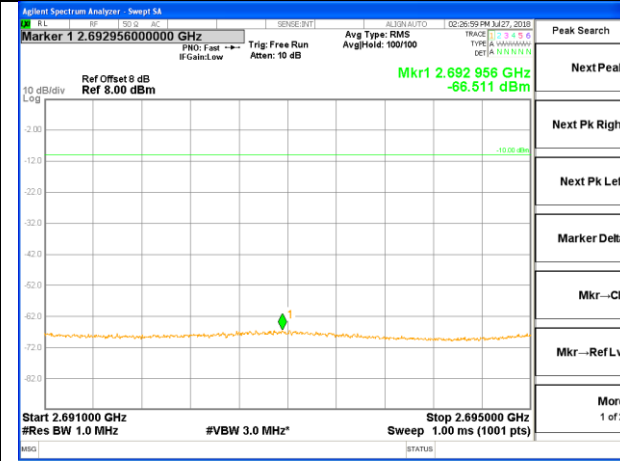

2691-2695MHz

2695-2696MHz

2696-2715MHz

LTE BAND 41

LTE BAND 41

LTE band 41 / 15MHz /16QAM Highest Band Edge / Full RB

2665-2690MHz

2690-2691MHz

2691-2695MHz

2695-2696MHz

2696-2595MHz

LTE band 41

LTE band 41 / 20MHz /QPSK Lowest Band Edge / 1 RB

LTE band 41

LTE band 41 / 20MHz /QPSK Highest Band Edge / 1 RB

2665-2690MHz

2690-2691MHz

2691-2695MHz

2695-2696MHz

2696-2715MHz

LTE band 41

LTE band 41 / 20MHz /QPSK Lowest Band Edge / Full RB

LTE band 41

LTE band 41 / 20MHz /QPSK Highest Band Edge / Full RB