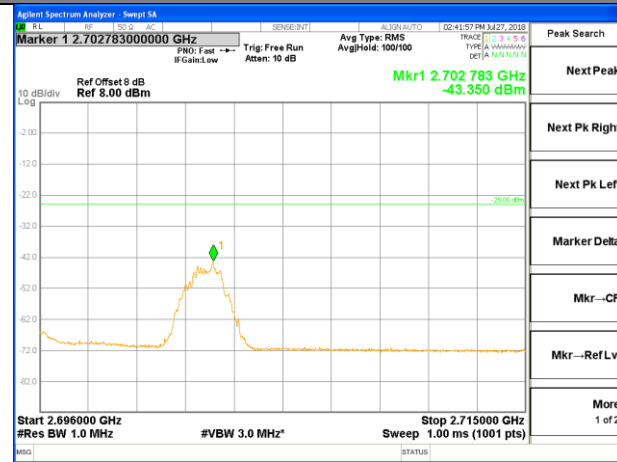

2696-2715MHz

LTE band 41

LTE band 41 / 15MHz /QPSK Lowest Band Edge / Full RB

LTE band 41

LTE band 41 / 15MHz /QPSK Highest Band Edge / Full RB

2665-2690MHz

2690-2691MHz

2691-2695MHz

2695-2696MHz

2696-2715MHz

LTE BAND 41

LTE band 41 / 15MHz /16QAM Lowest Band Edge / 1 RB

LTE BAND 41

LTE band 41 / 15MHz /16QAM Highest Band Edge / 1 RB

2665-2690MHz

2690-2691MHz

2691-2695MHz

2695-2696MHz

2696-2715MHz

LTE BAND 41

LTE BAND 41

LTE band 41 / 15MHz /16QAM Highest Band Edge / Full RB

2665-2690MHz

2690-2691MHz

2691-2695MHz

2695-2696MHz

2696-2595MHz

LTE band 41

LTE band 41 / 20MHz /QPSK Lowest Band Edge / 1 RB

LTE band 41

LTE band 41 / 20MHz /QPSK Highest Band Edge / 1 RB

2665-2690MHz