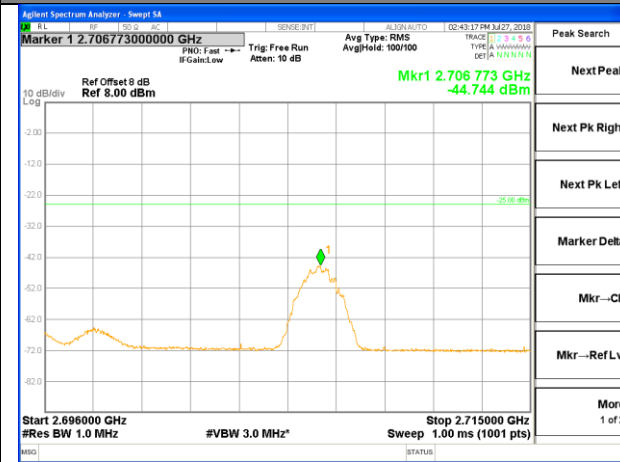

2691-2695MHz

2695-2696MHz

2696-2595MHz

LTE band 41

LTE band 41 / 20MHz /QPSK Lowest Band Edge / 1 RB

LTE band 41

LTE band 41 / 20MHz /QPSK Highest Band Edge / 1 RB

2665-2690MHz

2690-2691MHz

2691-2695MHz

2695-2696MHz

2696-2715MHz

LTE band 41

LTE band 41 / 20MHz /QPSK Lowest Band Edge / Full RB

LTE band 41

LTE band 41 / 20MHz /QPSK Highest Band Edge / Full RB

2665-2690MHz

2690-2691MHz

2691-2695MHz

2695-2696MHz

2696-2715MHz

LTE BAND 41

LTE band 41 / 20MHz /16QAM Lowest Band Edge / 1 RB

LTE BAND 41