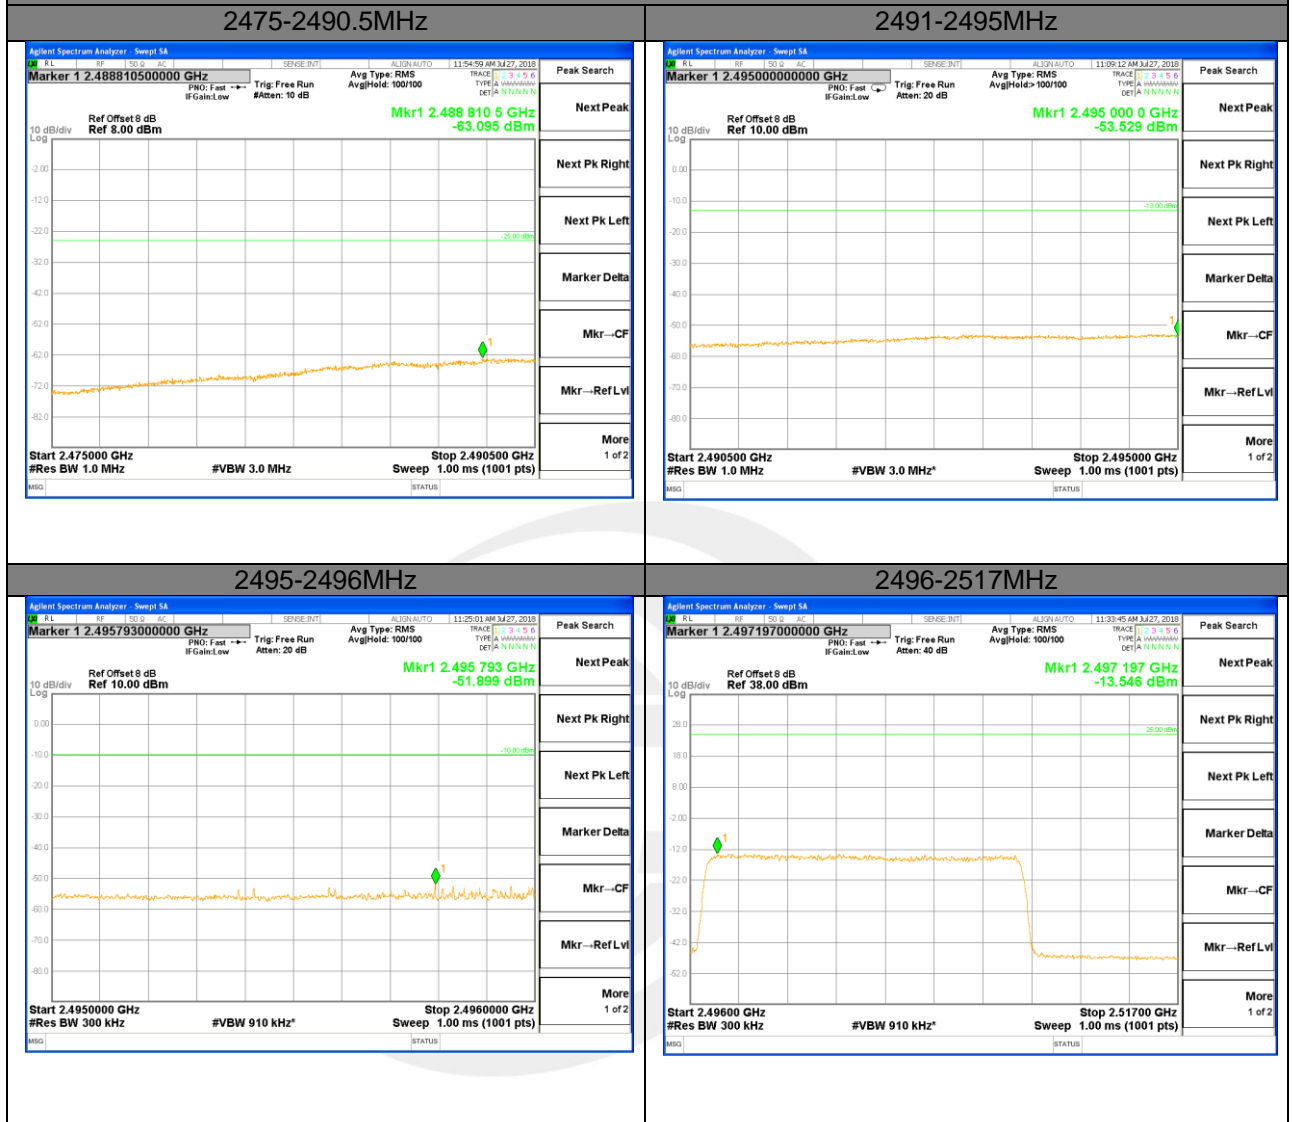

LTE BAND 41

LTE BAND 41

LTE band 41 / 10MHz /16QAM Highest Band Edge / Full RB

2665-2590MHz

2690-2691MHz

2691-2695MHz

2695-2696MHz

2696-2715MHz

LTE band 41

LTE band 41 / 15MHz /QPSK Lowest Band Edge / 1 RB

LTE band 41

LTE band 41 / 15MHz /QPSK Highest Band Edge / 1 RB

2665-2690MHz

2690-2691MHz

2691-2695MHz

2695-2696MHz

2696-2715MHz

LTE band 41

LTE band 41 / 15MHz /QPSK Lowest Band Edge / Full RB

LTE band 41

LTE band 41 / 15MHz /QPSK Highest Band Edge / Full RB

2665-2690MHz

2690-2691MHz

2691-2695MHz

2695-2696MHz

2696-2715MHz

LTE BAND 41

LTE band 41 / 15MHz /16QAM Lowest Band Edge / 1 RB

LTE BAND 41

LTE band 41 / 15MHz /16QAM Highest Band Edge / 1 RB

2665-2690MHz

2690-2691MHz