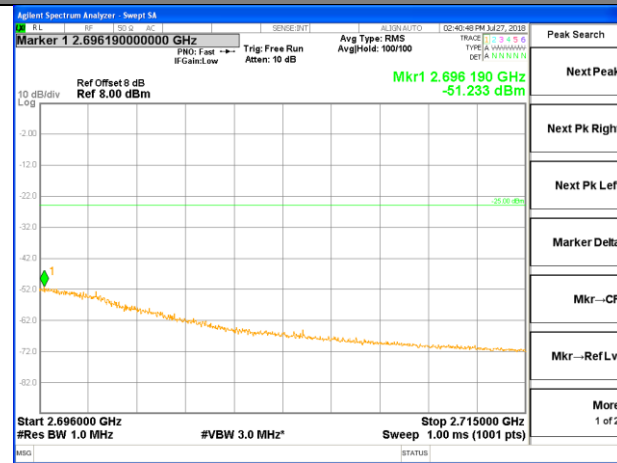

LTE BAND 41

LTE BAND 41

LTE band 41 / 10MHz /16QAM Highest Band Edge / Full RB

2665-2590MHz

2690-2691MHz

2691-2695MHz

2695-2696MHz

2696-2715MHz

LTE band 41

LTE band 41 / 15MHz /QPSK Lowest Band Edge / 1 RB

LTE band 41

LTE band 41 / 15MHz /QPSK Highest Band Edge / 1 RB

2665-2690MHz

2690-2691MHz

2691-2695MHz

2695-2696MHz

2696-2715MHz

LTE band 41

LTE band 41 / 15MHz /QPSK Lowest Band Edge / Full RB

LTE band 41

LTE band 41 / 15MHz /QPSK Highest Band Edge / Full RB

2665-2690MHz

2690-2691MHz

2691-2695MHz