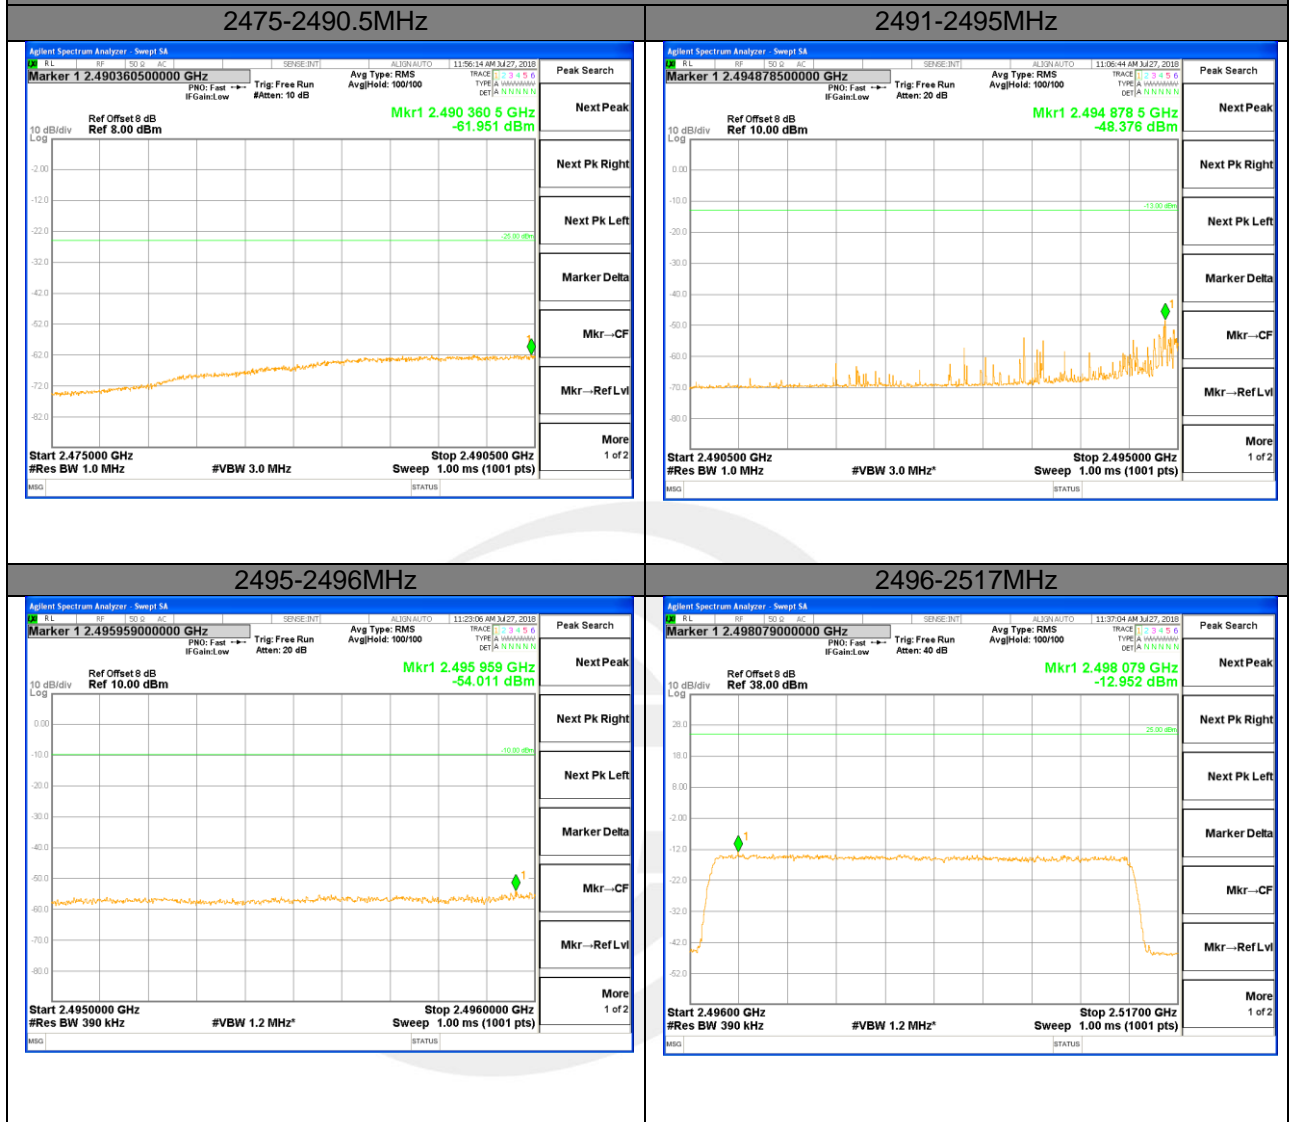

2691-2695MHz

2695-2696MHz

2696-2595MHz

LTE band 41

LTE band 41 / 20MHz /QPSK Lowest Band Edge / 1 RB

LTE band 41

LTE band 41 / 20MHz /QPSK Highest Band Edge / 1 RB

2665-2690MHz

2690-2691MHz

2691-2695MHz

2695-2696MHz

2696-2715MHz

LTE band 41

LTE band 41 / 20MHz /QPSK Lowest Band Edge / Full RB

LTE band 41

LTE band 41 / 20MHz /QPSK Highest Band Edge / Full RB

2665-2690MHz

2690-2691MHz

2691-2695MHz

2695-2696MHz

2696-2715MHz

LTE BAND 41

LTE band 41 / 20MHz /16QAM Lowest Band Edge / 1 RB

LTE BAND 41

LTE band 41 / 20MHz /16QAM Highest Band Edge / 1 RB

2665-2690MHz

2690-2691MHz

2691-2695MHz

2695-2696MHz

2696-2715MHz

LTE BAND 41

LTE BAND 41