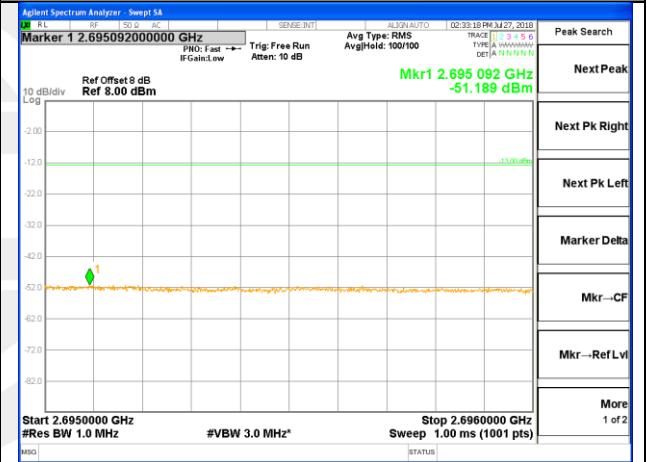

2695-2696MHz

2696-2715MHz

LTE BAND 41

LTE band 41 / 15MHz /16QAM Lowest Band Edge / 1 RB

LTE BAND 41

LTE band 41 / 15MHz /16QAM Highest Band Edge / 1 RB

2665-2690MHz

2690-2691MHz

2691-2695MHz

2695-2696MHz

2696-2715MHz

LTE BAND 41

LTE BAND 41

LTE band 41 / 15MHz /16QAM Highest Band Edge / Full RB

2665-2690MHz

2690-2691MHz

2691-2695MHz

2695-2696MHz

2696-2595MHz

LTE band 41

LTE band 41 / 20MHz /QPSK Lowest Band Edge / 1 RB

LTE band 41

LTE band 41 / 20MHz /QPSK Highest Band Edge / 1 RB

2665-2690MHz