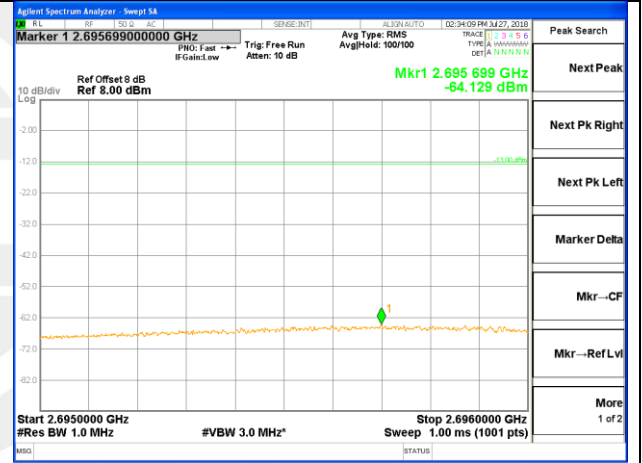

2665-2690MHz

2690-2691MHz

2691-2695MHz

2695-2696MHz

2696-2715MHz

LTE BAND 41

LTE band 41 / 20MHz /16QAM Lowest Band Edge / 1 RB

LTE BAND 41

LTE band 41 / 20MHz /16QAM Highest Band Edge / 1 RB

2665-2690MHz

2690-2691MHz

2691-2695MHz

2695-2696MHz

2696-2715MHz

LTE BAND 41

LTE BAND 41

LTE band 41 / 20MHz / 16QAM Highest Band Edge / Full RB

2665-2690MHz

2690-2691MHz

2691-2695MHz

2695-2696MHz

2696-2715MHz