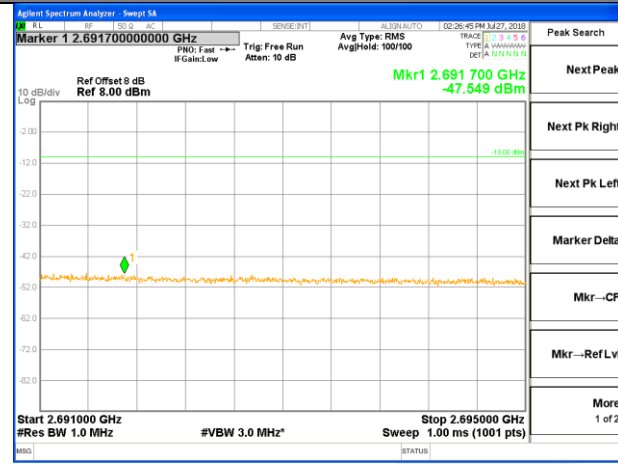

2691-2695MHz

2695-2696MHz

2696-2595MHz

LTE band 41

LTE band 41 / 20MHz /QPSK Lowest Band Edge / 1 RB

LTE band 41

LTE band 41 / 20MHz /QPSK Highest Band Edge / 1 RB

2665-2690MHz

2690-2691MHz

2691-2695MHz

2695-2696MHz

2696-2715MHz

LTE band 41

LTE band 41 / 20MHz /QPSK Lowest Band Edge / Full RB

LTE band 41

LTE band 41 / 20MHz /QPSK Highest Band Edge / Full RB

2665-2690MHz

2690-2691MHz

2691-2695MHz

2695-2696MHz

2696-2715MHz

LTE BAND 41

LTE band 41 / 20MHz /16QAM Lowest Band Edge / 1 RB

LTE BAND 41