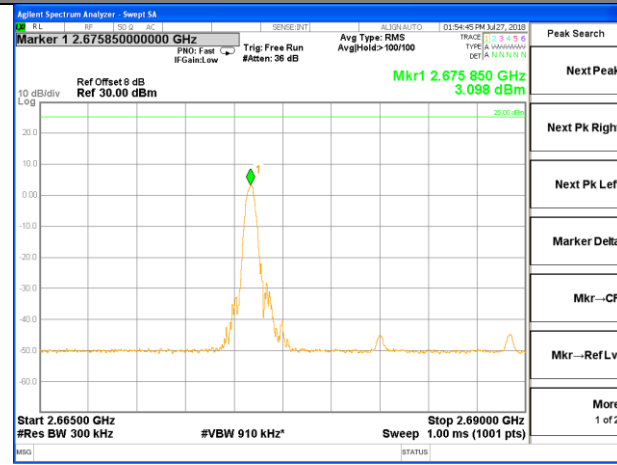

2695-2696MHz

2696-2715MHz

LTE BAND 41

LTE band 41 / 15MHz /16QAM Lowest Band Edge / 1 RB

LTE BAND 41

LTE band 41 / 15MHz /16QAM Highest Band Edge / 1 RB

2665-2690MHz

2690-2691MHz

2691-2695MHz

2695-2696MHz

2696-2715MHz

LTE BAND 41

LTE BAND 41

LTE band 41 / 15MHz /16QAM Highest Band Edge / Full RB

2665-2690MHz

2690-2691MHz