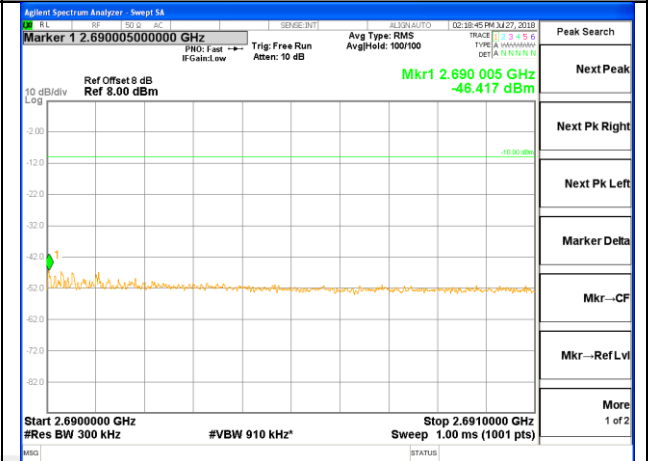

2696-2715MHz

LTE band 41

LTE band 41 / 15MHz /QPSK Lowest Band Edge / Full RB

LTE band 41

LTE band 41 / 15MHz /QPSK Highest Band Edge / Full RB

2665-2690MHz

2690-2691MHz

2691-2695MHz

2695-2696MHz

2696-2715MHz

LTE BAND 41

LTE band 41 / 15MHz /16QAM Lowest Band Edge / 1 RB

LTE BAND 41

LTE band 41 / 15MHz /16QAM Highest Band Edge / 1 RB

2665-2690MHz

2690-2691MHz