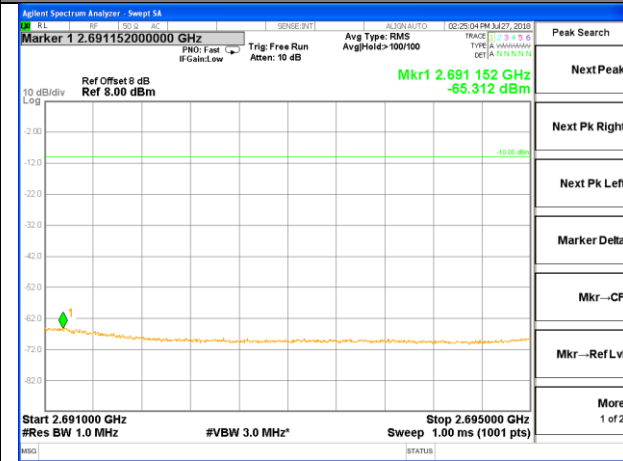

LTE BAND 41

LTE BAND 41

LTE band 41 / 10MHz /16QAM Highest Band Edge / Full RB

2665-2590MHz

2690-2691MHz

2691-2695MHz

2695-2696MHz

2696-2715MHz

LTE band 41

LTE band 41 / 15MHz /QPSK Lowest Band Edge / 1 RB

LTE band 41

LTE band 41 / 15MHz /QPSK Highest Band Edge / 1 RB

2665-2690MHz

2690-2691MHz

2691-2695MHz

2695-2696MHz

2696-2715MHz

LTE band 41

LTE band 41 / 15MHz /QPSK Lowest Band Edge / Full RB

LTE band 41

LTE band 41 / 15MHz /QPSK Highest Band Edge / Full RB

2665-2690MHz

2690-2691MHz

2691-2695MHz

2695-2696MHz

2696-2715MHz

LTE BAND 41

LTE band 41 / 15MHz /16QAM Lowest Band Edge / 1 RB

LTE BAND 41

LTE band 41 / 15MHz /16QAM Highest Band Edge / 1 RB

2665-2690MHz

2690-2691MHz