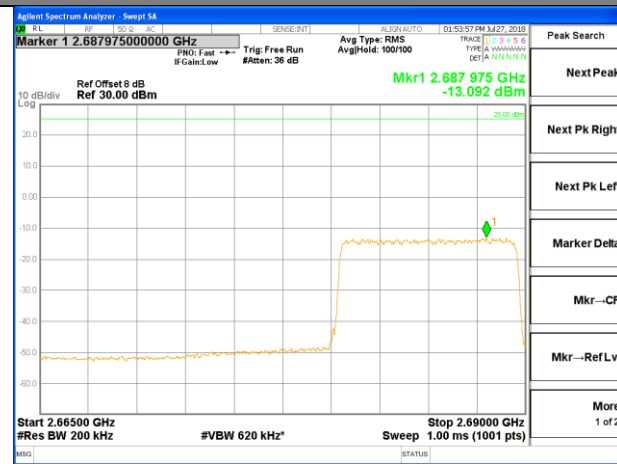

LTE BAND 41

LTE BAND 41

LTE band 41 / 10MHz /16QAM Highest Band Edge / Full RB

2665-2590MHz

2690-2691MHz

2691-2695MHz

2695-2696MHz

2696-2715MHz

LTE band 41

LTE band 41 / 15MHz /QPSK Lowest Band Edge / 1 RB

LTE band 41

LTE band 41 / 15MHz /QPSK Highest Band Edge / 1 RB

2665-2690MHz

2690-2691MHz

2691-2695MHz

2695-2696MHz

2696-2715MHz

LTE band 41

LTE band 41 / 15MHz /QPSK Lowest Band Edge / Full RB

LTE band 41

LTE band 41 / 15MHz /QPSK Highest Band Edge / Full RB

2665-2690MHz

2690-2691MHz

2691-2695MHz