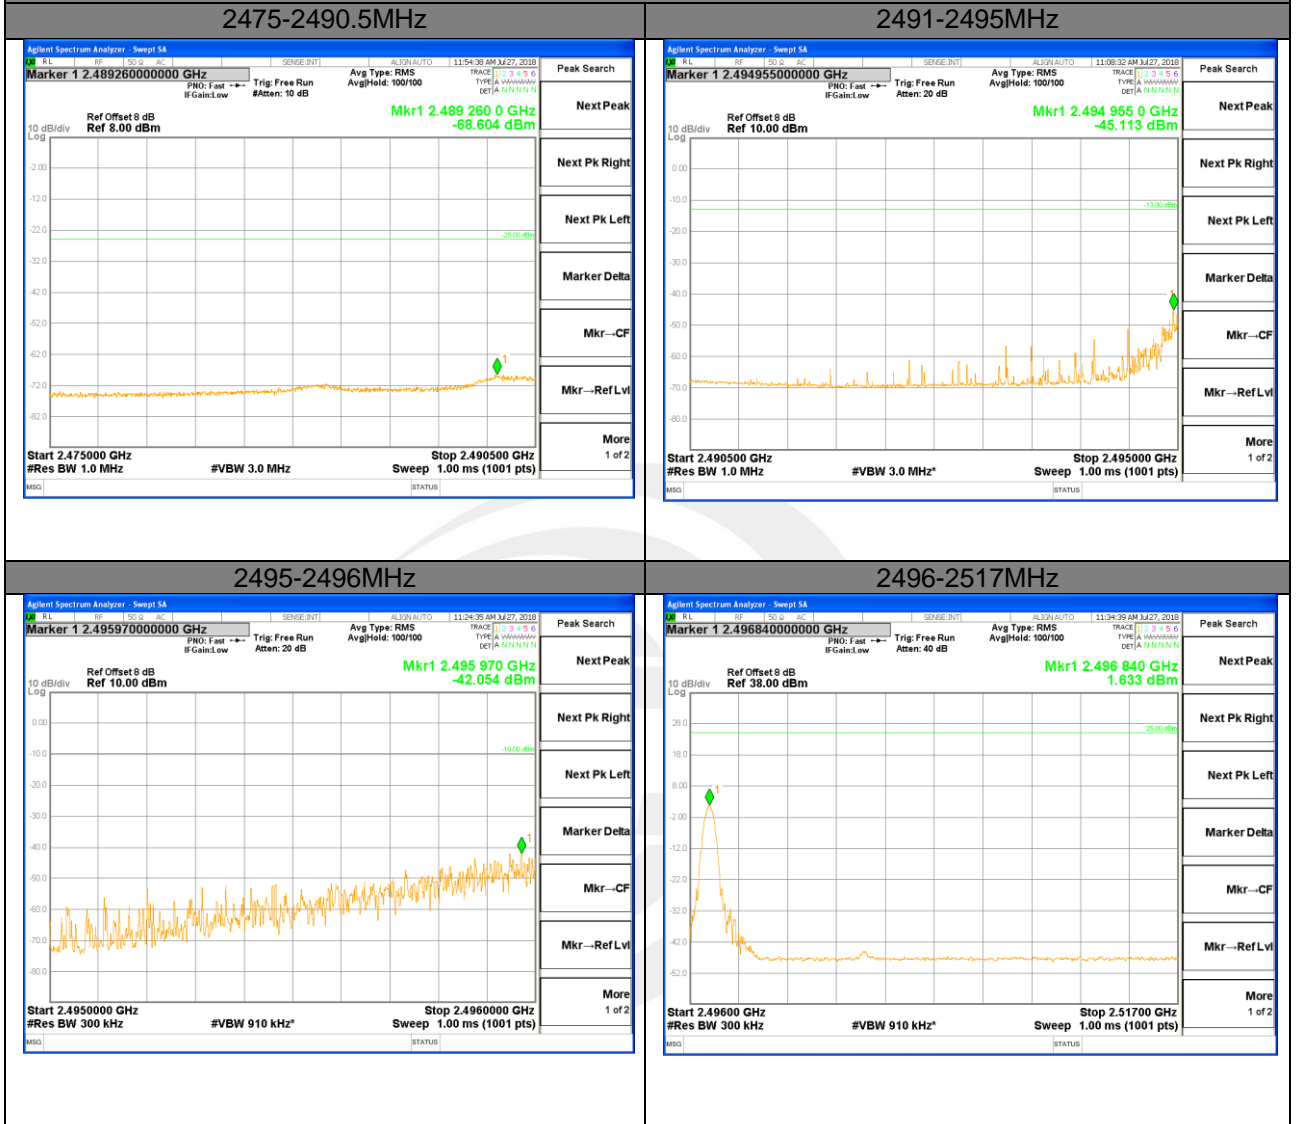

2696-2715MHz

LTE band 41

LTE band 41 / 15MHz /QPSK Lowest Band Edge / Full RB

LTE band 41

LTE band 41 / 15MHz /QPSK Highest Band Edge / Full RB

2665-2690MHz

2690-2691MHz

2691-2695MHz

2695-2696MHz

2696-2715MHz

LTE BAND 41

LTE band 41 / 15MHz /16QAM Lowest Band Edge / 1 RB

LTE BAND 41

LTE band 41 / 15MHz /16QAM Highest Band Edge / 1 RB

2665-2690MHz

2690-2691MHz

2691-2695MHz

2695-2696MHz

2696-2715MHz

LTE BAND 41

LTE BAND 41

LTE band 41 / 15MHz /16QAM Highest Band Edge / Full RB

2665-2690MHz

2690-2691MHz

2691-2695MHz

2695-2696MHz

2696-2595MHz

LTE band 41

LTE band 41 / 20MHz /QPSK Lowest Band Edge / 1 RB

LTE band 41

LTE band 41 / 20MHz /QPSK Highest Band Edge / 1 RB

2665-2690MHz