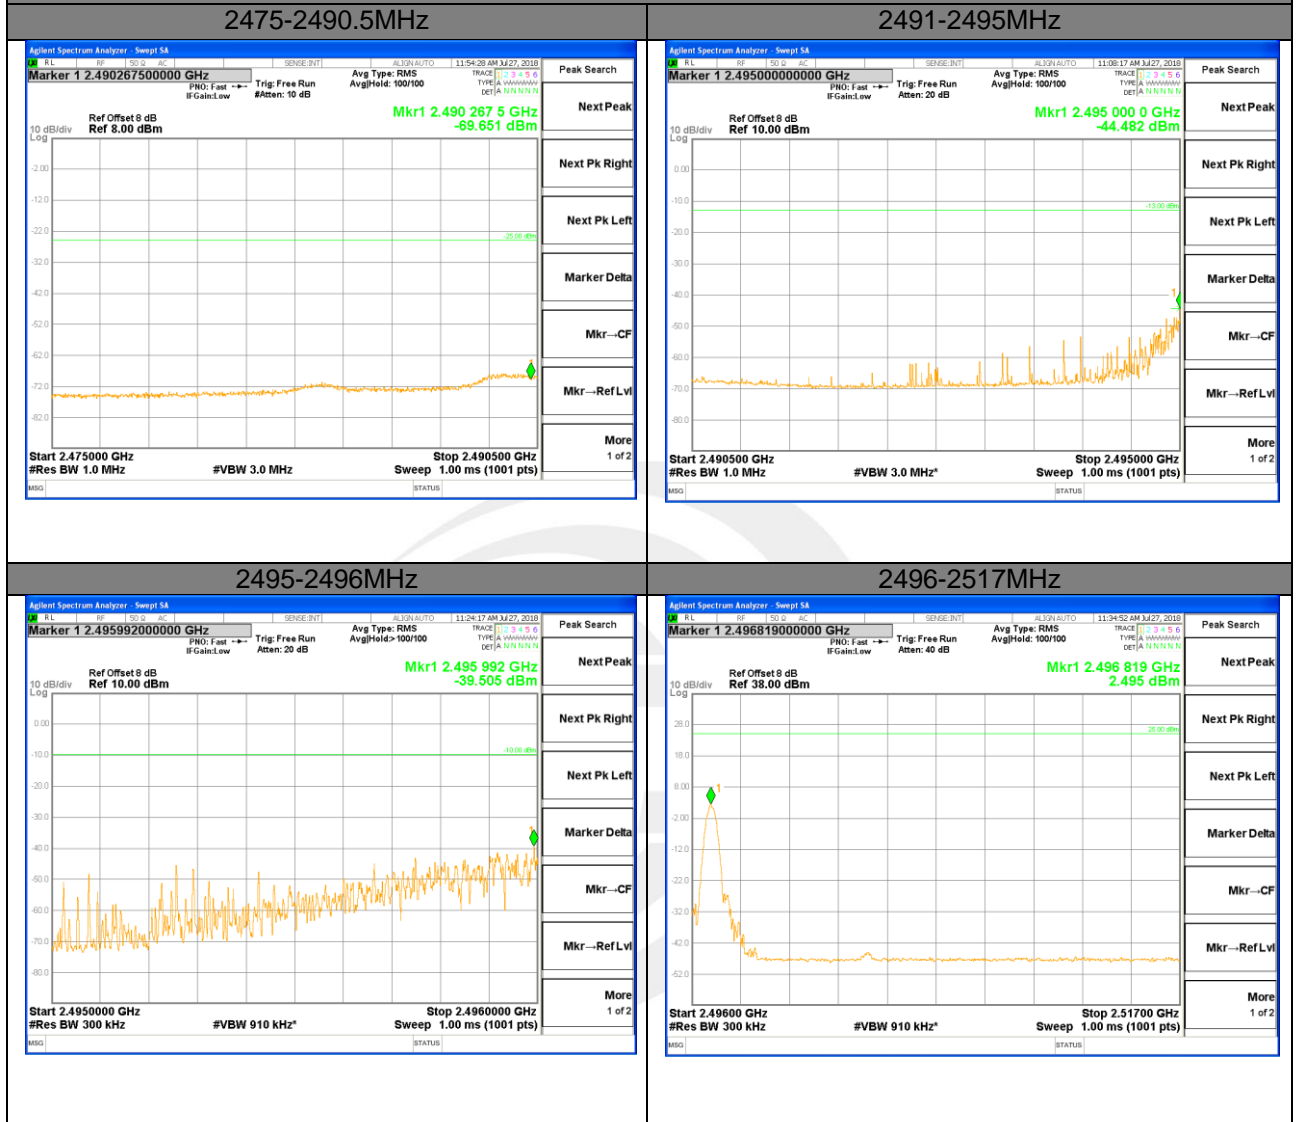

LTE BAND 41

LTE BAND 41

LTE band 41 / 10MHz /16QAM Highest Band Edge / Full RB

2665-2590MHz

2690-2691MHz

2691-2695MHz

2695-2696MHz

2696-2715MHz

LTE band 41

LTE band 41 / 15MHz /QPSK Lowest Band Edge / 1 RB

LTE band 41

LTE band 41 / 15MHz /QPSK Highest Band Edge / 1 RB

2665-2690MHz

2690-2691MHz

2691-2695MHz

2695-2696MHz

2696-2715MHz

LTE band 41

LTE band 41 / 15MHz /QPSK Lowest Band Edge / Full RB

LTE band 41

LTE band 41 / 15MHz /QPSK Highest Band Edge / Full RB

2665-2690MHz

2690-2691MHz

2691-2695MHz

2695-2696MHz

2696-2715MHz

LTE BAND 41

LTE band 41 / 15MHz /16QAM Lowest Band Edge / 1 RB

LTE BAND 41

LTE band 41 / 15MHz /16QAM Highest Band Edge / 1 RB

2665-2690MHz

2690-2691MHz