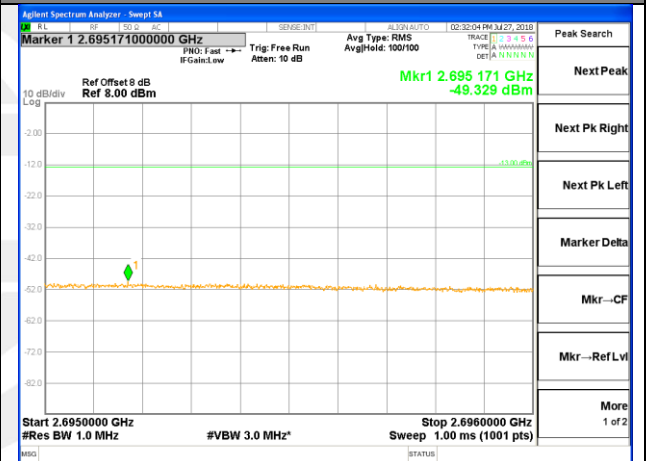

LTE BAND 41

LTE BAND 41

LTE band 41 / 10MHz /16QAM Highest Band Edge / Full RB

2665-2590MHz

2690-2691MHz

2691-2695MHz

2695-2696MHz

2696-2715MHz

LTE band 41

LTE band 41 / 15MHz /QPSK Lowest Band Edge / 1 RB

LTE band 41

LTE band 41 / 15MHz /QPSK Highest Band Edge / 1 RB

2665-2690MHz

2690-2691MHz

2691-2695MHz

2695-2696MHz