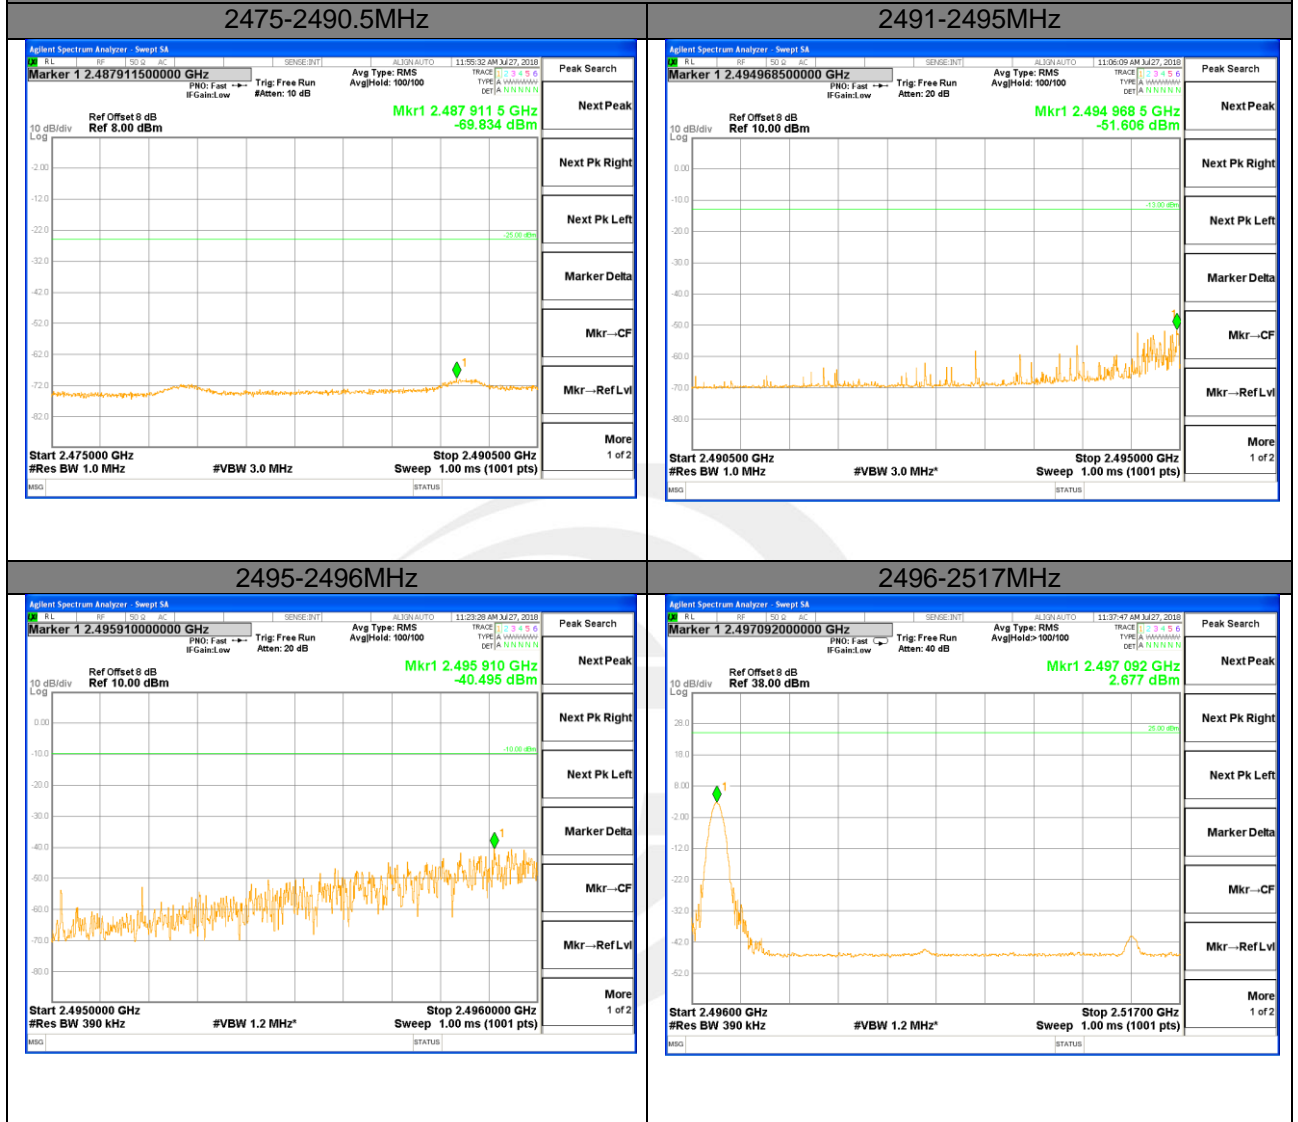

2690-2691MHz

2691-2695MHz

2695-2696MHz

2696-2715MHz

LTE band 41

LTE band 41 / 20MHz /QPSK Lowest Band Edge / Full RB

LTE band 41

LTE band 41 / 20MHz /QPSK Highest Band Edge / Full RB

2665-2690MHz

2690-2691MHz

2691-2695MHz

2695-2696MHz

2696-2715MHz

LTE BAND 41

LTE band 41 / 20MHz /16QAM Lowest Band Edge / 1 RB

LTE BAND 41

LTE band 41 / 20MHz /16QAM Highest Band Edge / 1 RB

2665-2690MHz

2690-2691MHz

2691-2695MHz

2695-2696MHz

2696-2715MHz

LTE BAND 41

LTE BAND 41

LTE band 41 / 20MHz / 16QAM Highest Band Edge / Full RB

2665-2690MHz

2690-2691MHz

2691-2695MHz

2695-2696MHz

2696-2715MHz