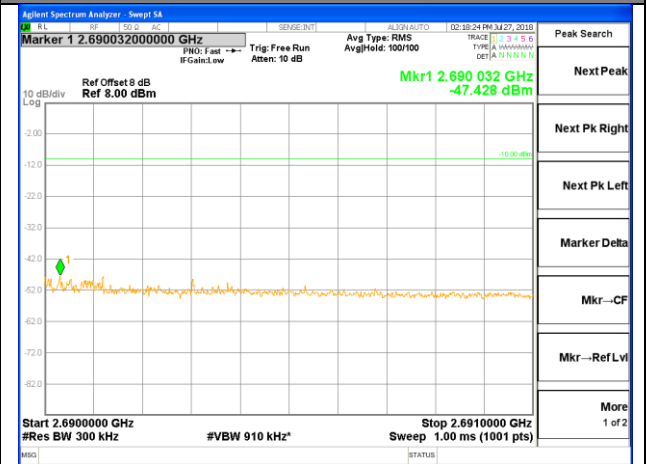

2695-2696MHz

2696-2715MHz

LTE BAND 41

LTE band 41 / 15MHz /16QAM Lowest Band Edge / 1 RB

LTE BAND 41

LTE band 41 / 15MHz /16QAM Highest Band Edge / 1 RB

2665-2690MHz

2690-2691MHz

2691-2695MHz

2695-2696MHz

2696-2715MHz

LTE BAND 41

LTE BAND 41

LTE band 41 / 15MHz /16QAM Highest Band Edge / Full RB

2665-2690MHz

2690-2691MHz

2691-2695MHz

2695-2696MHz

2696-2595MHz

LTE band 41

LTE band 41 / 20MHz /QPSK Lowest Band Edge / 1 RB

LTE band 41

LTE band 41 / 20MHz /QPSK Highest Band Edge / 1 RB

2665-2690MHz