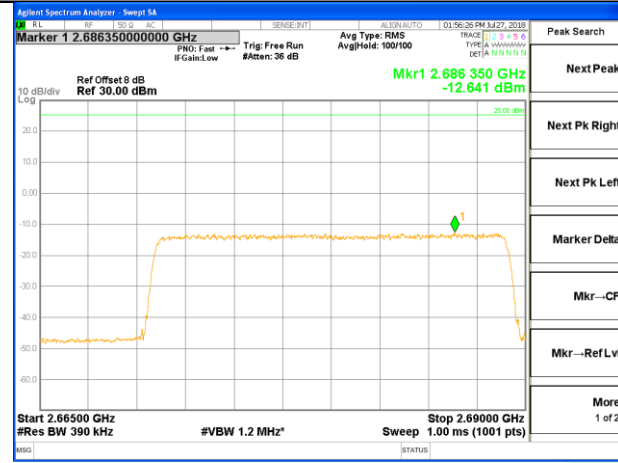

2690-2691MHz

2691-2695MHz

2695-2696MHz

2696-2715MHz

LTE band 41

LTE band 41 / 20MHz /QPSK Lowest Band Edge / Full RB

LTE band 41

LTE band 41 / 20MHz /QPSK Highest Band Edge / Full RB

2665-2690MHz

2690-2691MHz

2691-2695MHz

2695-2696MHz

2696-2715MHz

LTE BAND 41

LTE band 41 / 20MHz /16QAM Lowest Band Edge / 1 RB

LTE BAND 41