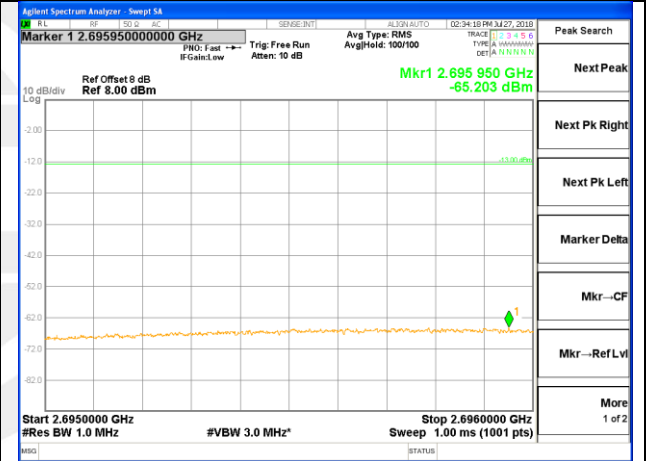

2691-2695MHz

2695-2696MHz

2696-2715MHz

LTE BAND 41

LTE BAND 41

LTE band 41 / 15MHz /16QAM Highest Band Edge / Full RB

2665-2690MHz

2690-2691MHz

2691-2695MHz

2695-2696MHz

2696-2595MHz

LTE band 41

LTE band 41 / 20MHz /QPSK Lowest Band Edge / 1 RB

LTE band 41

LTE band 41 / 20MHz /QPSK Highest Band Edge / 1 RB

2665-2690MHz

2690-2691MHz

2691-2695MHz

2695-2696MHz

2696-2715MHz

LTE band 41

LTE band 41 / 20MHz /QPSK Lowest Band Edge / Full RB

LTE band 41

LTE band 41 / 20MHz /QPSK Highest Band Edge / Full RB