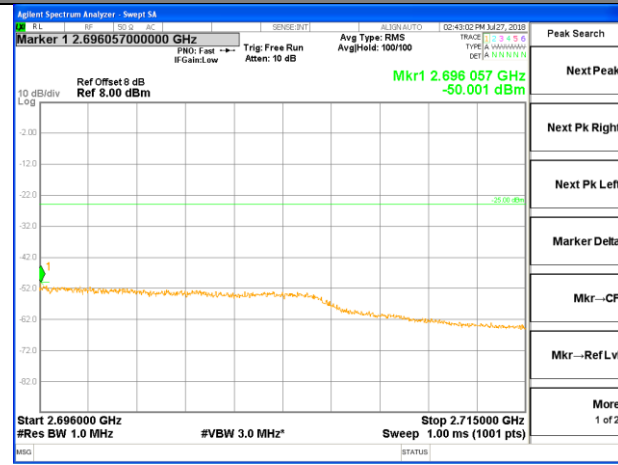

2690-2691MHz

2691-2695MHz

2695-2696MHz

2696-2715MHz

LTE band 41

LTE band 41 / 20MHz /QPSK Lowest Band Edge / Full RB

LTE band 41

LTE band 41 / 20MHz /QPSK Highest Band Edge / Full RB

2665-2690MHz

2690-2691MHz

2691-2695MHz

2695-2696MHz

2696-2715MHz

LTE BAND 41

LTE band 41 / 20MHz /16QAM Lowest Band Edge / 1 RB

LTE BAND 41

LTE band 41 / 20MHz /16QAM Highest Band Edge / 1 RB

2665-2690MHz

2690-2691MHz

2691-2695MHz

2695-2696MHz

2696-2715MHz

LTE BAND 41

LTE BAND 41

LTE band 41 / 20MHz / 16QAM Highest Band Edge / Full RB

2665-2690MHz

2690-2691MHz

2691-2695MHz

2695-2696MHz

2696-2715MHz