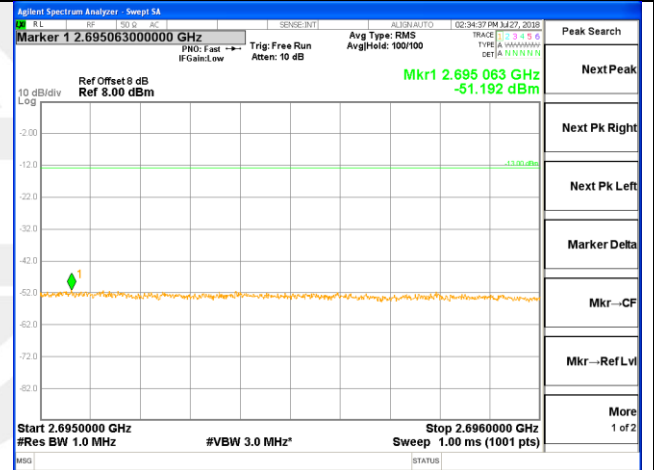

LTE band 41 / 20MHz /16QAM Highest Band Edge / 1 RB

2665-2690MHz

2690-2691MHz

2691-2695MHz

2695-2696MHz

2696-2715MHz

LTE BAND 41

LTE BAND 41

LTE band 41 / 20MHz / 16QAM Highest Band Edge / Full RB

2665-2690MHz

2690-2691MHz

2691-2695MHz

2695-2696MHz

2696-2715MHz