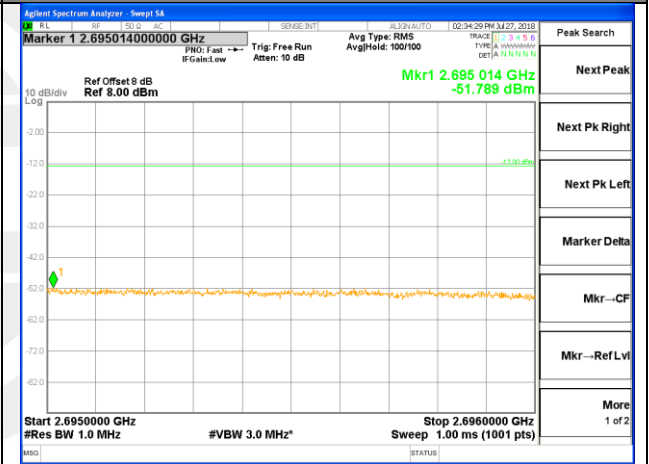

2690-2691MHz

2691-2695MHz

2695-2696MHz

2696-2715MHz

LTE band 41

LTE band 41 / 20MHz /QPSK Lowest Band Edge / Full RB

LTE band 41

LTE band 41 / 20MHz /QPSK Highest Band Edge / Full RB

2665-2690MHz

2690-2691MHz

2691-2695MHz

2695-2696MHz

2696-2715MHz

LTE BAND 41

LTE band 41 / 20MHz /16QAM Lowest Band Edge / 1 RB

LTE BAND 41

LTE band 41 / 20MHz /16QAM Highest Band Edge / 1 RB

2665-2690MHz

2690-2691MHz

2691-2695MHz

2695-2696MHz

2696-2715MHz

LTE BAND 41

LTE BAND 41

LTE band 41 / 20MHz / 16QAM Highest Band Edge / Full RB

2665-2690MHz

2690-2691MHz

2691-2695MHz

2695-2696MHz

2696-2715MHz