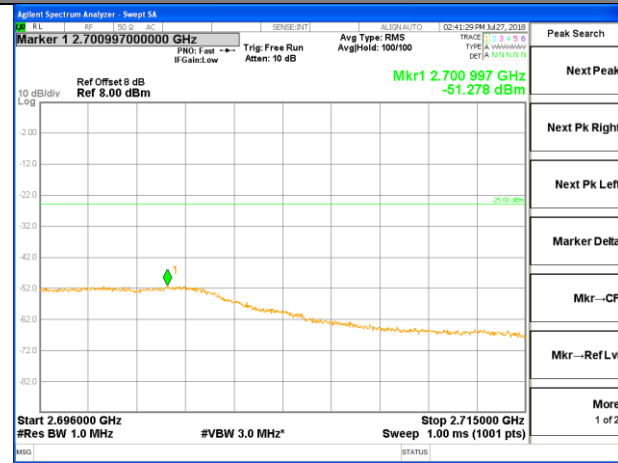

LTE band 41

LTE band 41 / 15MHz /QPSK Lowest Band Edge / 1 RB

LTE band 41

LTE band 41 / 15MHz /QPSK Highest Band Edge / 1 RB

2665-2690MHz

2690-2691MHz

2691-2695MHz

2695-2696MHz

2696-2715MHz

LTE band 41

LTE band 41 / 15MHz /QPSK Lowest Band Edge / Full RB

LTE band 41

LTE band 41 / 15MHz /QPSK Highest Band Edge / Full RB

2665-2690MHz

2690-2691MHz

2691-2695MHz

2695-2696MHz

2696-2715MHz

LTE BAND 41

LTE band 41 / 15MHz /16QAM Lowest Band Edge / 1 RB

LTE BAND 41

LTE band 41 / 15MHz /16QAM Highest Band Edge / 1 RB

2665-2690MHz

2690-2691MHz

2691-2695MHz

2695-2696MHz

2696-2715MHz

LTE BAND 41

LTE BAND 41

LTE band 41 / 15MHz /16QAM Highest Band Edge / Full RB

2665-2690MHz

2690-2691MHz