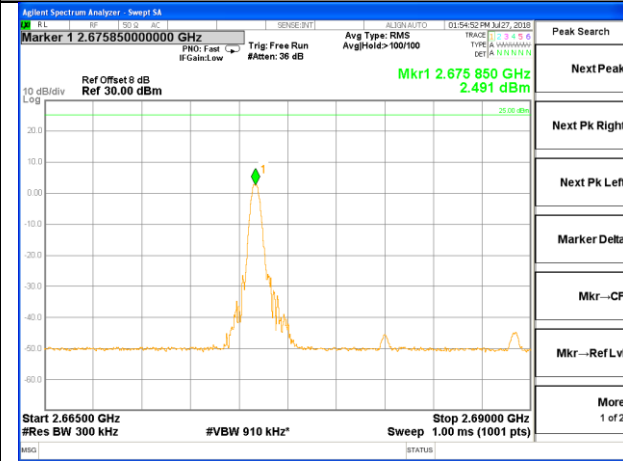

LTE BAND 41

LTE BAND 41

LTE band 41 / 10MHz /16QAM Highest Band Edge / Full RB

2665-2590MHz

2690-2691MHz

2691-2695MHz

2695-2696MHz

2696-2715MHz

LTE band 41

LTE band 41 / 15MHz /QPSK Lowest Band Edge / 1 RB

LTE band 41

LTE band 41 / 15MHz /QPSK Highest Band Edge / 1 RB

2665-2690MHz

2690-2691MHz

2691-2695MHz

2695-2696MHz

2696-2715MHz

LTE band 41

LTE band 41 / 15MHz /QPSK Lowest Band Edge / Full RB

LTE band 41

LTE band 41 / 15MHz /QPSK Highest Band Edge / Full RB

2665-2690MHz

2690-2691MHz

2691-2695MHz

2695-2696MHz

2696-2715MHz

LTE BAND 41

LTE band 41 / 15MHz /16QAM Lowest Band Edge / 1 RB

LTE BAND 41

LTE band 41 / 15MHz /16QAM Highest Band Edge / 1 RB

2665-2690MHz

2690-2691MHz