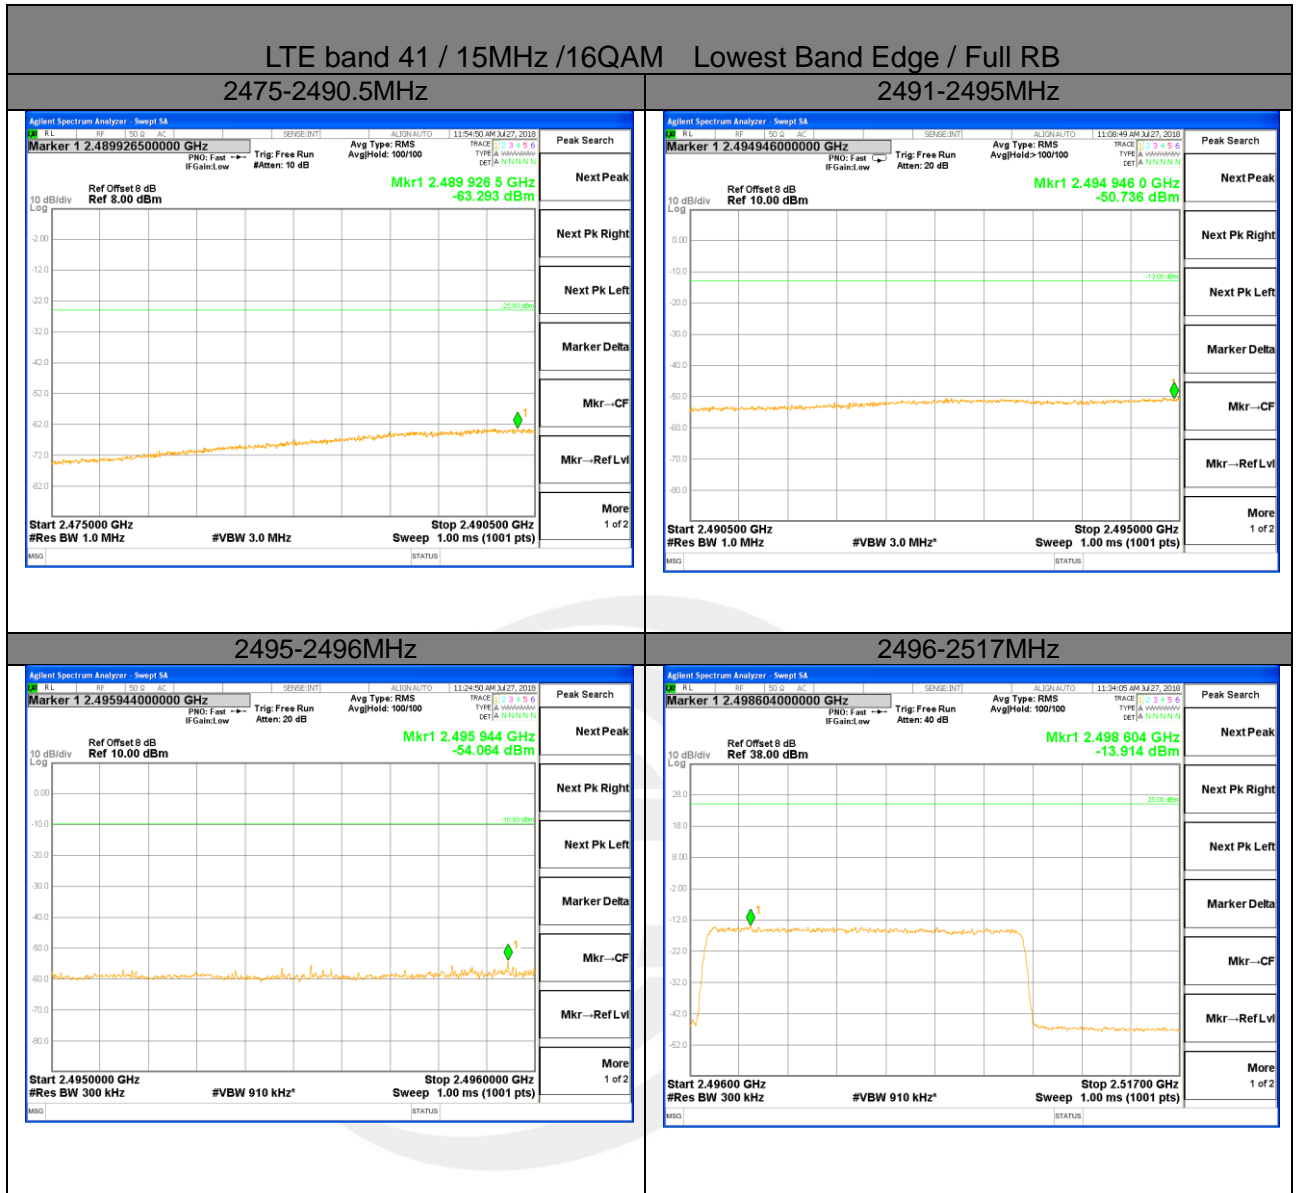

2695-2696MHz

2696-2715MHz

LTE BAND 41

LTE band 41 / 15MHz /16QAM Lowest Band Edge / 1 RB

LTE BAND 41

LTE band 41 / 15MHz /16QAM Highest Band Edge / 1 RB

2665-2690MHz

2690-2691MHz

2691-2695MHz

2695-2696MHz

2696-2715MHz

LTE BAND 41

LTE BAND 41

LTE band 41 / 15MHz /16QAM Highest Band Edge / Full RB

2665-2690MHz

2690-2691MHz

2691-2695MHz

2695-2696MHz

2696-2595MHz

LTE band 41

LTE band 41 / 20MHz /QPSK Lowest Band Edge / 1 RB

LTE band 41

LTE band 41 / 20MHz /QPSK Highest Band Edge / 1 RB

2665-2690MHz

2690-2691MHz

2691-2695MHz

2695-2696MHz

2696-2715MHz

LTE band 41

LTE band 41 / 20MHz /QPSK Lowest Band Edge / Full RB

LTE band 41

LTE band 41 / 20MHz /QPSK Highest Band Edge / Full RB