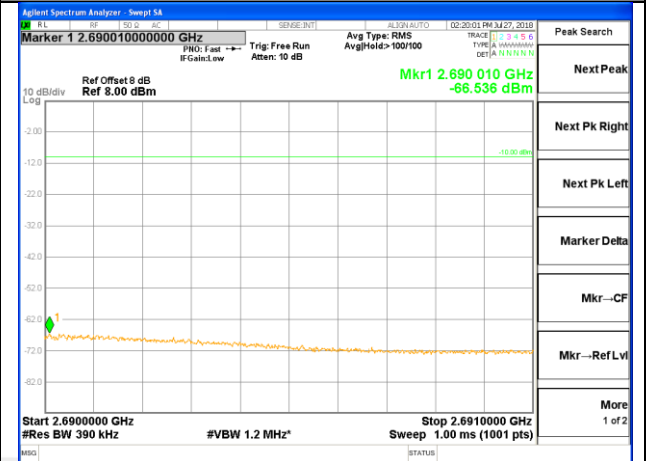

2691-2695MHz

2695-2696MHz

2696-2715MHz

LTE BAND 41

LTE BAND 41

LTE band 41 / 15MHz /16QAM Highest Band Edge / Full RB

2665-2690MHz

2690-2691MHz

2691-2695MHz

2695-2696MHz

2696-2595MHz

LTE band 41

LTE band 41 / 20MHz /QPSK Lowest Band Edge / 1 RB

LTE band 41

LTE band 41 / 20MHz /QPSK Highest Band Edge / 1 RB

2665-2690MHz

2690-2691MHz

2691-2695MHz

2695-2696MHz

2696-2715MHz

LTE band 41

LTE band 41 / 20MHz /QPSK Lowest Band Edge / Full RB

LTE band 41

LTE band 41 / 20MHz /QPSK Highest Band Edge / Full RB