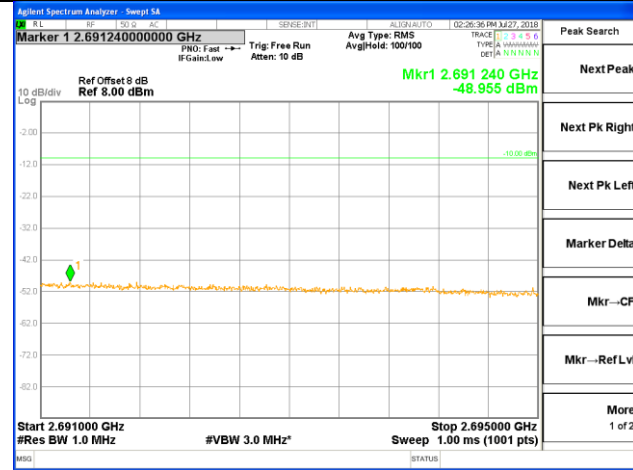

LTE band 41 / 20MHz /16QAM Highest Band Edge / 1 RB

2665-2690MHz

2690-2691MHz

2691-2695MHz

2695-2696MHz

2696-2715MHz

LTE BAND 41

LTE BAND 41

LTE band 41 / 20MHz / 16QAM Highest Band Edge / Full RB

2665-2690MHz

2690-2691MHz

2691-2695MHz

2695-2696MHz

2696-2715MHz