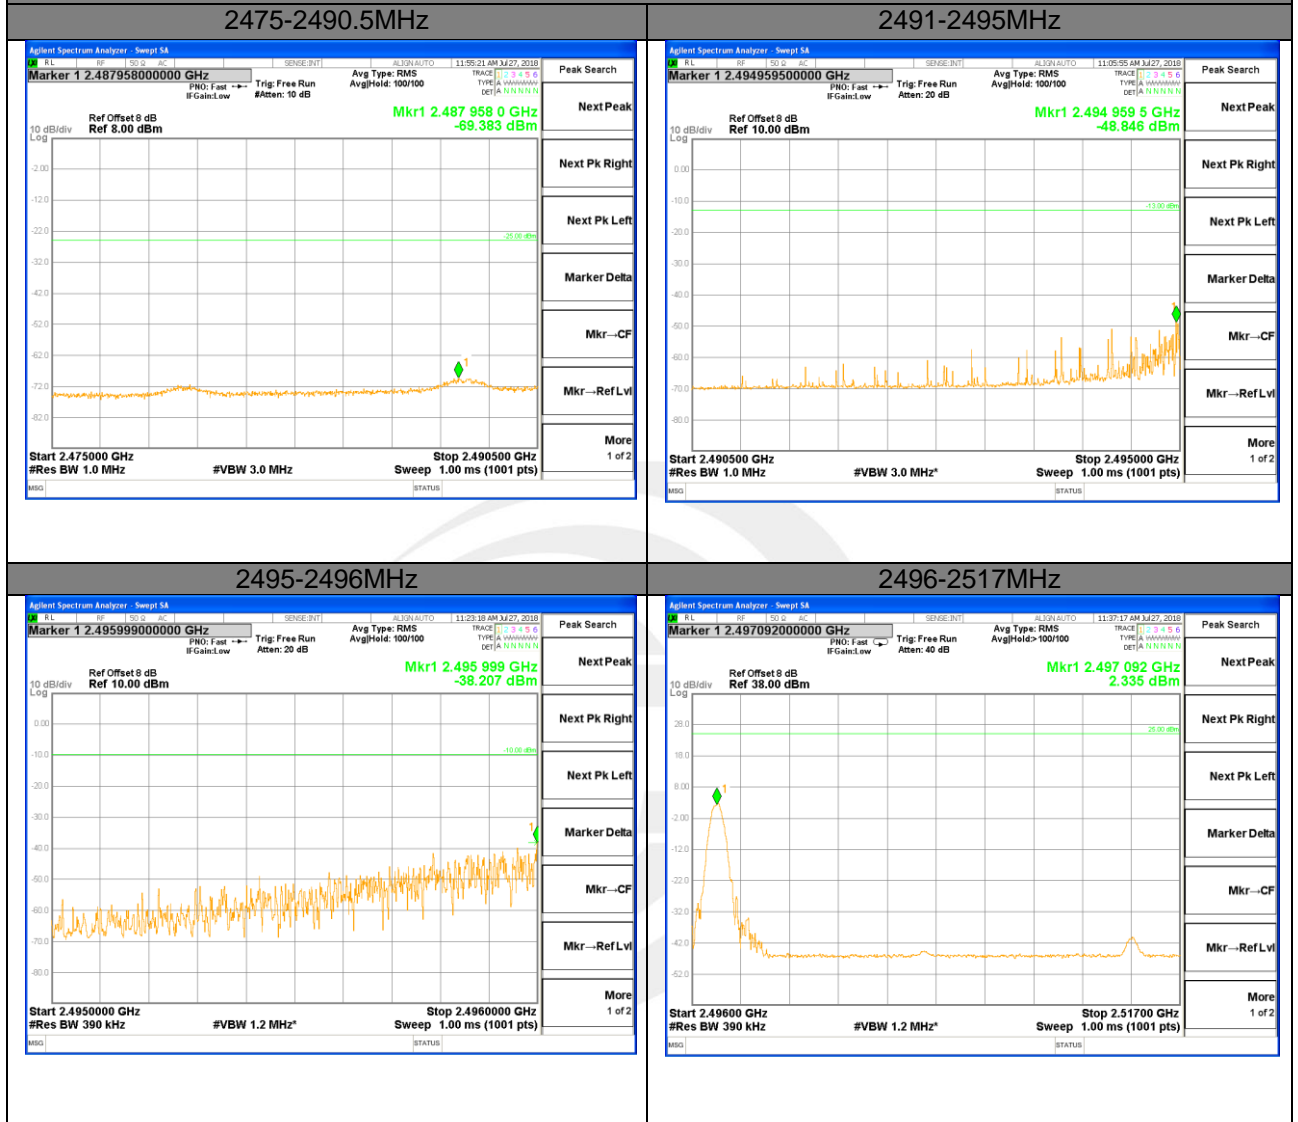

2691-2695MHz

2695-2696MHz

2696-2715MHz

LTE BAND 41

LTE BAND 41

LTE band 41 / 15MHz /16QAM Highest Band Edge / Full RB

2665-2690MHz

2690-2691MHz

2691-2695MHz

2695-2696MHz

2696-2595MHz

LTE band 41

LTE band 41 / 20MHz /QPSK Lowest Band Edge / 1 RB

LTE band 41

LTE band 41 / 20MHz /QPSK Highest Band Edge / 1 RB

2665-2690MHz

2690-2691MHz

2691-2695MHz

2695-2696MHz

2696-2715MHz

LTE band 41

LTE band 41 / 20MHz /QPSK Lowest Band Edge / Full RB

LTE band 41

LTE band 41 / 20MHz /QPSK Highest Band Edge / Full RB

2665-2690MHz

2690-2691MHz

2691-2695MHz

2695-2696MHz

2696-2715MHz

LTE BAND 41

LTE band 41 / 20MHz /16QAM Lowest Band Edge / 1 RB

LTE BAND 41