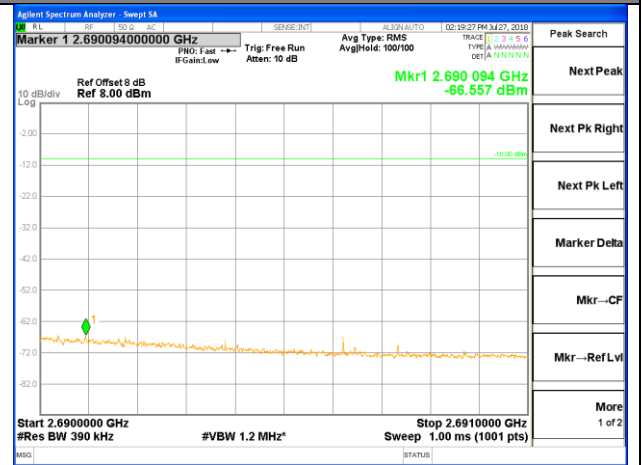

2690-2691MHz

2691-2695MHz

2695-2696MHz

2696-2715MHz

LTE band 41

LTE band 41 / 20MHz /QPSK Lowest Band Edge / Full RB

LTE band 41

LTE band 41 / 20MHz /QPSK Highest Band Edge / Full RB

2665-2690MHz

2690-2691MHz

2691-2695MHz

2695-2696MHz

2696-2715MHz

LTE BAND 41

LTE band 41 / 20MHz /16QAM Lowest Band Edge / 1 RB

LTE BAND 41

LTE band 41 / 20MHz /16QAM Highest Band Edge / 1 RB

2665-2690MHz

2690-2691MHz

2691-2695MHz

2695-2696MHz

2696-2715MHz

LTE BAND 41

LTE BAND 41

LTE band 41 / 20MHz / 16QAM Highest Band Edge / Full RB

2665-2690MHz

2690-2691MHz

2691-2695MHz

2695-2696MHz

2696-2715MHz