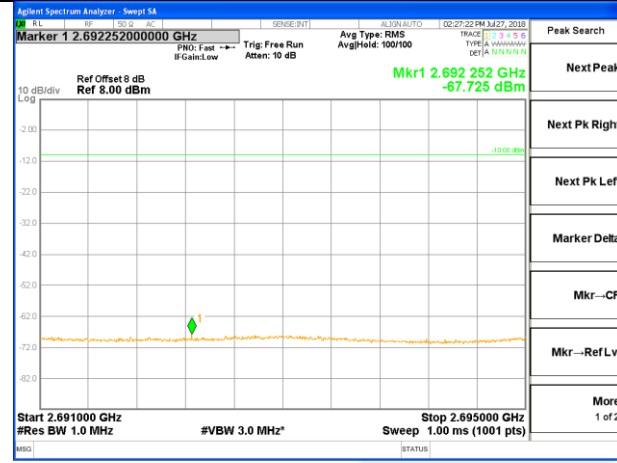

2665-2690MHz

2690-2691MHz

2691-2695MHz

2695-2696MHz

2696-2715MHz

LTE BAND 41

LTE band 41 / 20MHz /16QAM Lowest Band Edge / 1 RB

LTE BAND 41

LTE band 41 / 20MHz /16QAM Highest Band Edge / 1 RB

2665-2690MHz

2690-2691MHz

2691-2695MHz

2695-2696MHz

2696-2715MHz

LTE BAND 41

LTE BAND 41

LTE band 41 / 20MHz / 16QAM Highest Band Edge / Full RB

2665-2690MHz

2690-2691MHz

2691-2695MHz

2695-2696MHz

2696-2715MHz