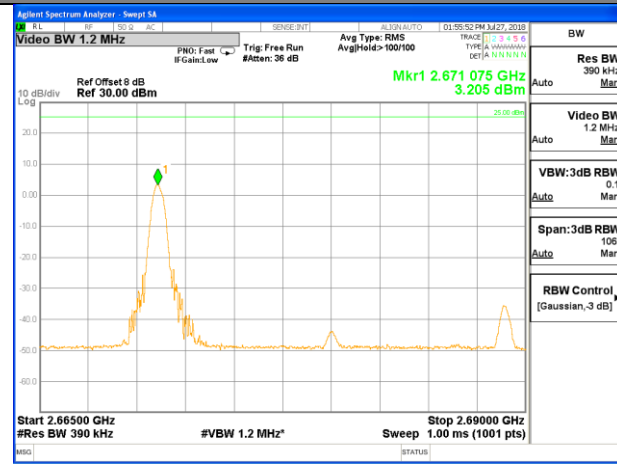

2665-2690MHz

2690-2691MHz

2691-2695MHz

2695-2696MHz

2696-2715MHz

LTE BAND 41

LTE band 41 / 20MHz /16QAM Lowest Band Edge / 1 RB

LTE BAND 41

LTE band 41 / 20MHz /16QAM Highest Band Edge / 1 RB

2665-2690MHz

2690-2691MHz

2691-2695MHz

2695-2696MHz

2696-2715MHz

LTE BAND 41

LTE BAND 41