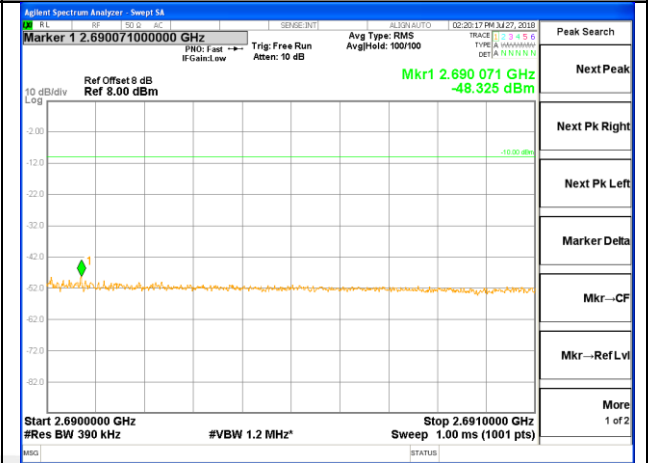

2691-2695MHz

2695-2696MHz

2696-2595MHz

LTE band 41

LTE band 41 / 20MHz /QPSK Lowest Band Edge / 1 RB

LTE band 41

LTE band 41 / 20MHz /QPSK Highest Band Edge / 1 RB

2665-2690MHz

2690-2691MHz

2691-2695MHz

2695-2696MHz

2696-2715MHz

LTE band 41

LTE band 41 / 20MHz /QPSK Lowest Band Edge / Full RB

LTE band 41

LTE band 41 / 20MHz /QPSK Highest Band Edge / Full RB

2665-2690MHz

2690-2691MHz

2691-2695MHz

2695-2696MHz

2696-2715MHz

LTE BAND 41

LTE band 41 / 20MHz /16QAM Lowest Band Edge / 1 RB

LTE BAND 41