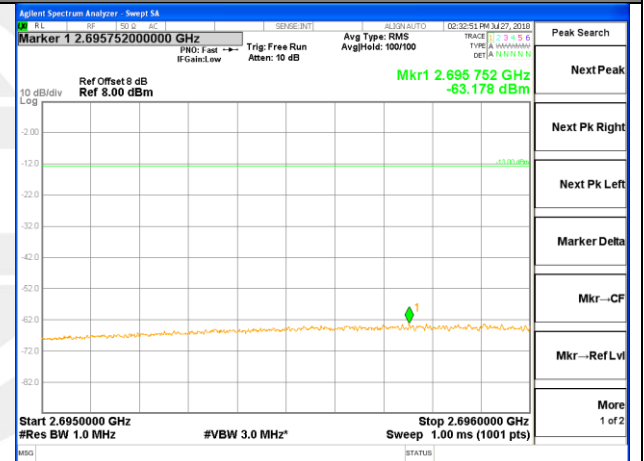

LTE BAND 41

LTE BAND 41

LTE band 41 / 10MHz /16QAM Highest Band Edge / Full RB

2665-2590MHz

2690-2691MHz

2691-2695MHz

2695-2696MHz

2696-2715MHz

LTE band 41

LTE band 41 / 15MHz /QPSK Lowest Band Edge / 1 RB

LTE band 41

LTE band 41 / 15MHz /QPSK Highest Band Edge / 1 RB

2665-2690MHz

2690-2691MHz

2691-2695MHz

2695-2696MHz

2696-2715MHz

LTE band 41

LTE band 41 / 15MHz /QPSK Lowest Band Edge / Full RB

LTE band 41

LTE band 41 / 15MHz /QPSK Highest Band Edge / Full RB

2665-2690MHz

2690-2691MHz

2691-2695MHz

2695-2696MHz

2696-2715MHz

LTE BAND 41

LTE band 41 / 15MHz /16QAM Lowest Band Edge / 1 RB

LTE BAND 41

LTE band 41 / 15MHz /16QAM Highest Band Edge / 1 RB

2665-2690MHz

2690-2691MHz