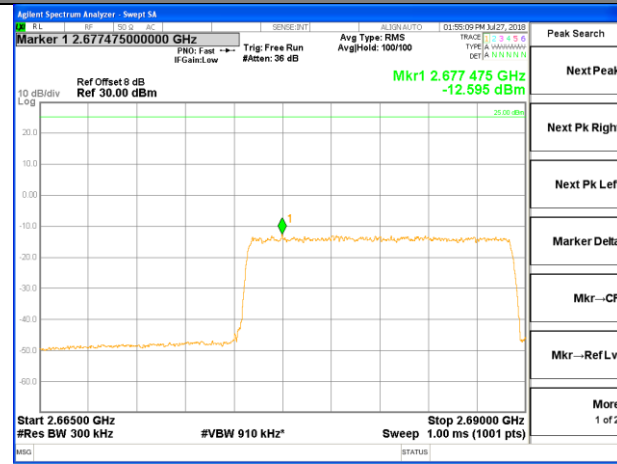

2695-2696MHz

2696-2715MHz

LTE BAND 41

LTE band 41 / 15MHz /16QAM Lowest Band Edge / 1 RB

LTE BAND 41

LTE band 41 / 15MHz /16QAM Highest Band Edge / 1 RB

2665-2690MHz

2690-2691MHz

2691-2695MHz

2695-2696MHz

2696-2715MHz

LTE BAND 41

LTE BAND 41

LTE band 41 / 15MHz /16QAM Highest Band Edge / Full RB

2665-2690MHz

2690-2691MHz

2691-2695MHz

2695-2696MHz

2696-2595MHz

LTE band 41

LTE band 41 / 20MHz /QPSK Lowest Band Edge / 1 RB

LTE band 41

LTE band 41 / 20MHz /QPSK Highest Band Edge / 1 RB

2665-2690MHz