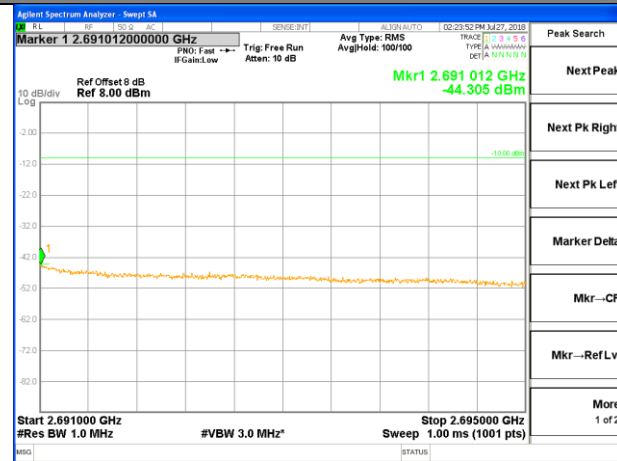

LTE BAND 41

LTE BAND 41

LTE band 41 / 10MHz /16QAM Highest Band Edge / Full RB

2665-2590MHz

2690-2691MHz

2691-2695MHz

2695-2696MHz

2696-2715MHz

LTE band 41

LTE band 41 / 15MHz /QPSK Lowest Band Edge / 1 RB

LTE band 41

LTE band 41 / 15MHz /QPSK Highest Band Edge / 1 RB

2665-2690MHz

2690-2691MHz

2691-2695MHz

2695-2696MHz

2696-2715MHz

LTE band 41

LTE band 41 / 15MHz /QPSK Lowest Band Edge / Full RB

LTE band 41

LTE band 41 / 15MHz /QPSK Highest Band Edge / Full RB

2665-2690MHz

2690-2691MHz

2691-2695MHz