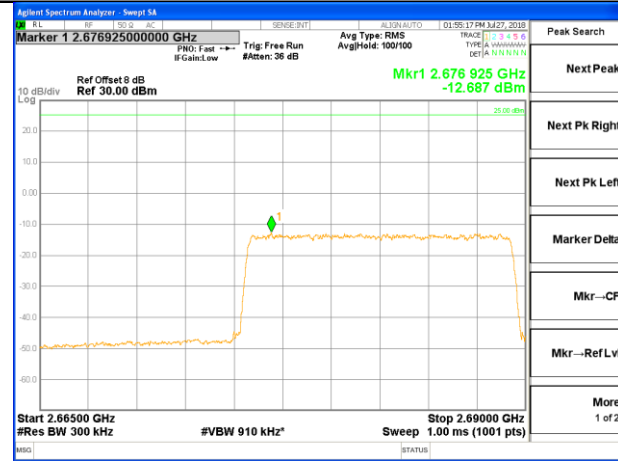

2696-2715MHz

LTE band 41

LTE band 41 / 15MHz /QPSK Lowest Band Edge / Full RB

LTE band 41

LTE band 41 / 15MHz /QPSK Highest Band Edge / Full RB

2665-2690MHz

2690-2691MHz

2691-2695MHz

2695-2696MHz

2696-2715MHz

LTE BAND 41

LTE band 41 / 15MHz /16QAM Lowest Band Edge / 1 RB

LTE BAND 41

LTE band 41 / 15MHz /16QAM Highest Band Edge / 1 RB

2665-2690MHz

2690-2691MHz

2691-2695MHz

2695-2696MHz

2696-2715MHz

LTE BAND 41

LTE BAND 41

LTE band 41 / 15MHz /16QAM Highest Band Edge / Full RB

2665-2690MHz

2690-2691MHz