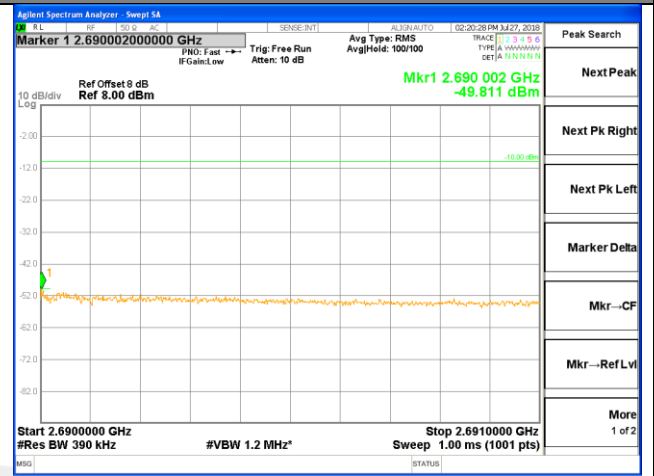

2665-2690MHz

2690-2691MHz

2691-2695MHz

2695-2696MHz

2696-2715MHz

LTE BAND 41

LTE band 41 / 20MHz /16QAM Lowest Band Edge / 1 RB

LTE BAND 41

LTE band 41 / 20MHz /16QAM Highest Band Edge / 1 RB

2665-2690MHz

2690-2691MHz

2691-2695MHz

2695-2696MHz

2696-2715MHz

LTE BAND 41

LTE BAND 41

LTE band 41 / 20MHz / 16QAM Highest Band Edge / Full RB

2665-2690MHz

2690-2691MHz

2691-2695MHz

2695-2696MHz

2696-2715MHz