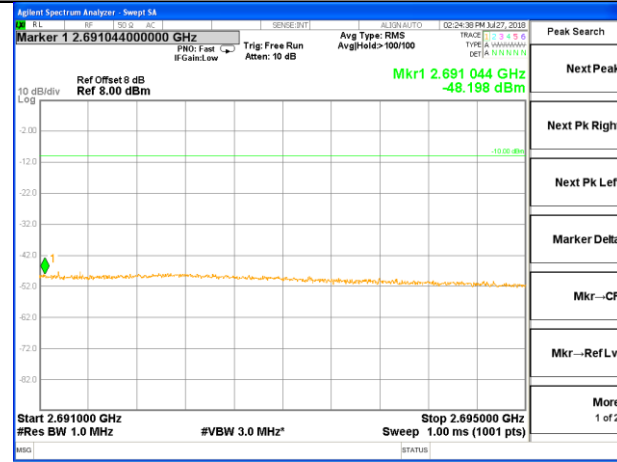

2695-2696MHz

2696-2715MHz

LTE BAND 41

LTE band 41 / 15MHz /16QAM Lowest Band Edge / 1 RB

LTE BAND 41

LTE band 41 / 15MHz /16QAM Highest Band Edge / 1 RB

2665-2690MHz

2690-2691MHz

2691-2695MHz

2695-2696MHz

2696-2715MHz

LTE BAND 41

LTE BAND 41

LTE band 41 / 15MHz /16QAM Highest Band Edge / Full RB

2665-2690MHz

2690-2691MHz

2691-2695MHz

2695-2696MHz

2696-2595MHz

LTE band 41

LTE band 41 / 20MHz /QPSK Lowest Band Edge / 1 RB

LTE band 41

LTE band 41 / 20MHz /QPSK Highest Band Edge / 1 RB

2665-2690MHz