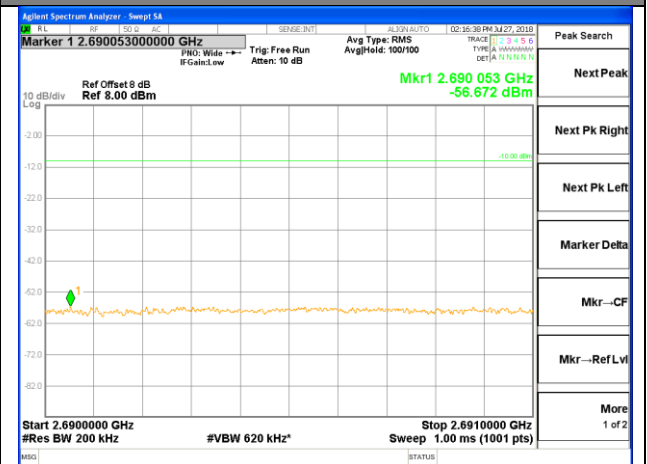

LTE BAND 41

LTE BAND 41

LTE band 41 / 10MHz /16QAM Highest Band Edge / Full RB

2665-2590MHz

2690-2691MHz

2691-2695MHz

2695-2696MHz

2696-2715MHz

LTE band 41

LTE band 41 / 15MHz /QPSK Lowest Band Edge / 1 RB

LTE band 41

LTE band 41 / 15MHz /QPSK Highest Band Edge / 1 RB

2665-2690MHz

2690-2691MHz

2691-2695MHz

2695-2696MHz

2696-2715MHz

LTE band 41

LTE band 41 / 15MHz /QPSK Lowest Band Edge / Full RB

LTE band 41

LTE band 41 / 15MHz /QPSK Highest Band Edge / Full RB

2665-2690MHz

2690-2691MHz

2691-2695MHz