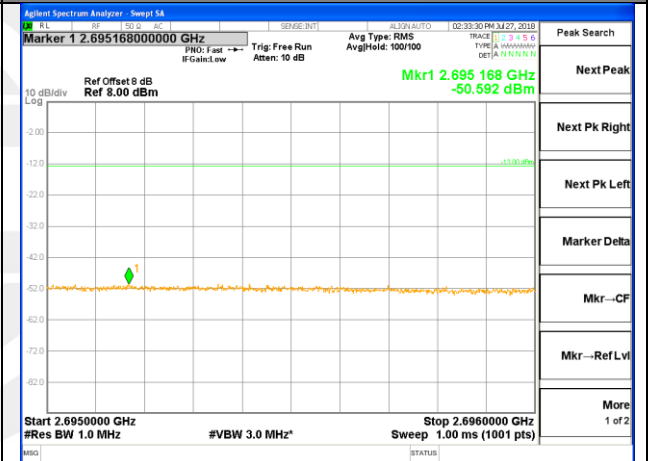

LTE band 41

LTE band 41 / 15MHz /QPSK Lowest Band Edge / 1 RB

LTE band 41

LTE band 41 / 15MHz /QPSK Highest Band Edge / 1 RB

2665-2690MHz

2690-2691MHz

2691-2695MHz

2695-2696MHz

2696-2715MHz

LTE band 41

LTE band 41 / 15MHz /QPSK Lowest Band Edge / Full RB

LTE band 41

LTE band 41 / 15MHz /QPSK Highest Band Edge / Full RB

2665-2690MHz

2690-2691MHz

2691-2695MHz

2695-2696MHz

2696-2715MHz

LTE BAND 41

LTE band 41 / 15MHz /16QAM Lowest Band Edge / 1 RB

LTE BAND 41

LTE band 41 / 15MHz /16QAM Highest Band Edge / 1 RB

2665-2690MHz

2690-2691MHz