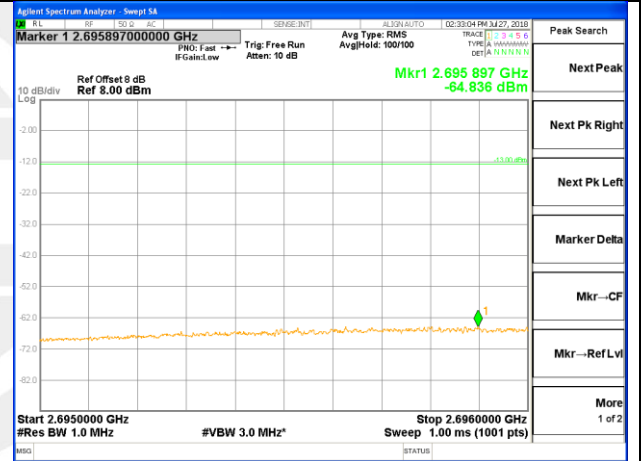

2695-2696MHz

2696-2715MHz

LTE BAND 41

LTE band 41 / 15MHz /16QAM Lowest Band Edge / 1 RB

LTE BAND 41

LTE band 41 / 15MHz /16QAM Highest Band Edge / 1 RB

2665-2690MHz

2690-2691MHz

2691-2695MHz

2695-2696MHz

2696-2715MHz

LTE BAND 41

LTE BAND 41

LTE band 41 / 15MHz /16QAM Highest Band Edge / Full RB

2665-2690MHz

2690-2691MHz