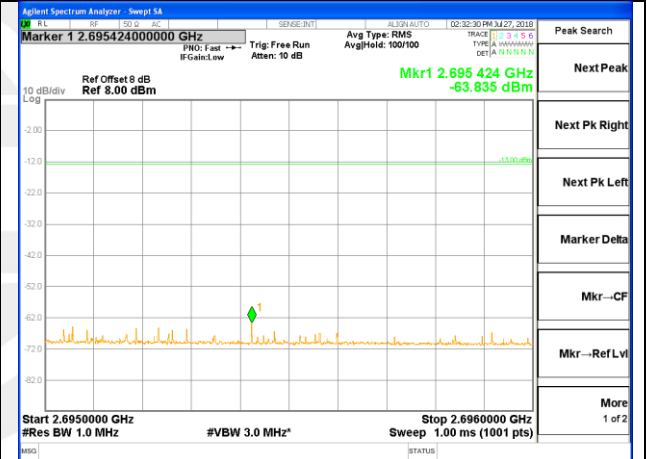

LTE BAND 41

LTE band 41 / 5MHz /16QAM Highest Band Edge / Full RB

LTE band 41

LTE band 41 / 10MHz /QPSK Lowest Band Edge / 1 RB

2475-2490.5MHz

2491-2495MHz

2495-2496MHz

2496-2517MHz

LTE band 41

LTE band 41 / 10MHz /QPSK Highest Band Edge / 1 RB

2665-2690MHz

2690-2691MHz

2691-2695MHz

2695-2696MHz

2696-2715MHz

LTE band 41

LTE band 41 / 10MHz /QPSK Lowest Band Edge / Full RB

2475-2490.5MHz

2491-2495MHz

2495-2496MHz

2496-2517MHz

LTE band 41

LTE band 41/ 10MHz /QPSK Highest Band Edge / Full RB

LTE BAND 41