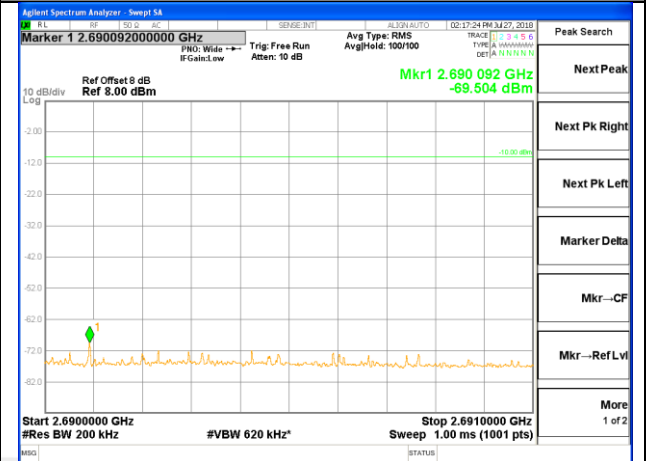

LTE BAND 41

LTE band 41 / 5MHz /16QAM Highest Band Edge / Full RB

LTE band 41

LTE band 41 / 10MHz /QPSK Lowest Band Edge / 1 RB

2475-2490.5MHz

2491-2495MHz

2495-2496MHz

2496-2517MHz

LTE band 41

LTE band 41 / 10MHz /QPSK Highest Band Edge / 1 RB

2665-2690MHz

2690-2691MHz

2691-2695MHz

2695-2696MHz

2696-2715MHz

LTE band 41