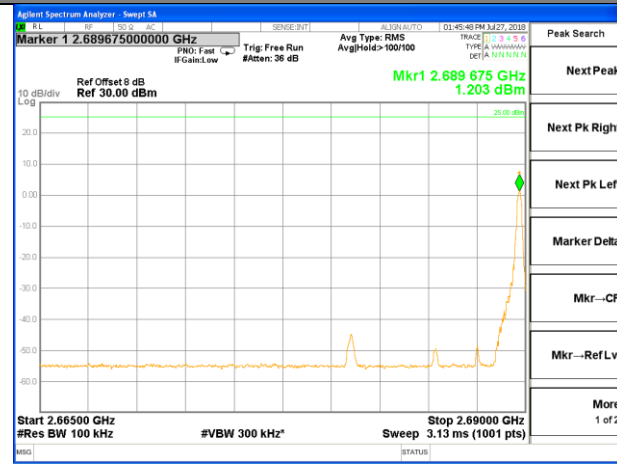

2475-2490.5MHz

2491-2495MHz

2495-2496MHz

2496-2517MHz

LTE band 41

LTE band 41 / 5MHz /QPSK Highest Band Edge / Full RB

LTE BAND 41

LTE band 41 / 5MHz /16QAM Lowest Band Edge / 1 RB

LTE BAND 41

LTE band 41 / 5MHz / 16QAM Highest Band Edge / 1 RB

2665-2690MHz

2690-2691MHz

2691-2695MHz

2695-2696MHz

2696-2715MHz

LTE BAND 41