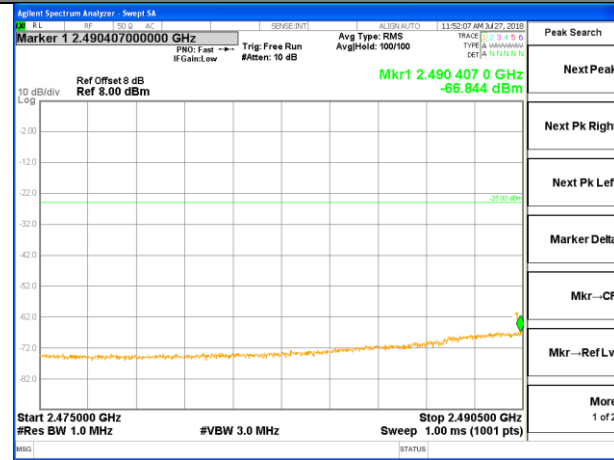

2590-2595MHz

LTE band 41

LTE band 41 / 5MHz /QPSK Lowest Band Edge / 1 RB

2475-2490.5MHz

2490-2495MHz

2495-2496MHz

2496-2517MHz

LTE band 41

LTE band 41 / 5MHz /QPSK Highest Band Edge / 1 RB

2665-2690MHz

2690-2691MHz

2691-2695MHz

2695-2696MHz

2696-2715MHz

LTE band 41

LTE band 41 / 5MHz /QPSK Lowest Band Edge / Full RB

2475-2490.5MHz

2491-2495MHz

2495-2496MHz

2496-2517MHz

LTE band 41

LTE band 41 / 5MHz /QPSK Highest Band Edge / Full RB

LTE BAND 41

LTE band 41 / 5MHz /16QAM Lowest Band Edge / 1 RB

LTE BAND 41

LTE band 41 / 5MHz / 16QAM Highest Band Edge / 1 RB

2665-2690MHz

2690-2691MHz

2691-2695MHz

2695-2696MHz

2696-2715MHz

LTE BAND 41