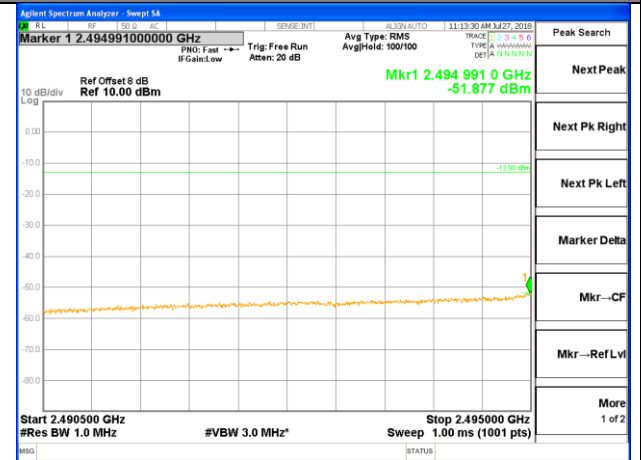

LTE BAND 41

LTE band 41 / 5MHz /16QAM Highest Band Edge / Full RB

LTE band 41

LTE band 41 / 10MHz /QPSK Lowest Band Edge / 1 RB

2475-2490.5MHz

2491-2495MHz

2495-2496MHz

2496-2517MHz

LTE band 41

LTE band 41 / 10MHz /QPSK Highest Band Edge / 1 RB

2665-2690MHz

2690-2691MHz

2691-2695MHz

2695-2696MHz

2696-2715MHz

LTE band 41

LTE band 41 / 10MHz /QPSK Lowest Band Edge / Full RB

2475-2490.5MHz

2491-2495MHz

2495-2496MHz

2496-2517MHz

LTE band 41

LTE band 41/ 10MHz /QPSK Highest Band Edge / Full RB

LTE BAND 41

LTE band 41 / 10MHz /16QAM Lowest Band Edge / 1 RB

2475-2490.5MHz

2491-2495MHz

2495-2496MHz

2496-2517MHz

LTE BAND 41

LTE band 41 / 10MHz /16QAM Highest Band Edge / 1 RB

2665-2690MHz