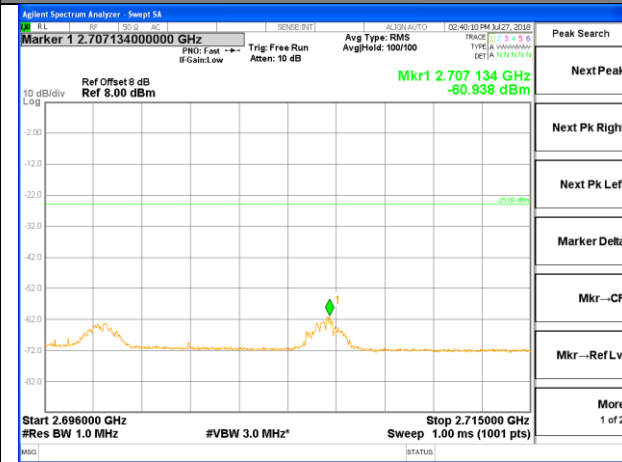

LTE BAND 41

LTE band 41 / 5MHz /16QAM Highest Band Edge / Full RB

LTE band 41

LTE band 41 / 10MHz /QPSK Lowest Band Edge / 1 RB

2475-2490.5MHz

2491-2495MHz

2495-2496MHz

2496-2517MHz

LTE band 41

LTE band 41 / 10MHz /QPSK Highest Band Edge / 1 RB

2665-2690MHz

2690-2691MHz

2691-2695MHz

2695-2696MHz

2696-2715MHz

LTE band 41

LTE band 41 / 10MHz /QPSK Lowest Band Edge / Full RB

2475-2490.5MHz

2491-2495MHz

2495-2496MHz

2496-2517MHz

LTE band 41

LTE band 41/ 10MHz /QPSK Highest Band Edge / Full RB

LTE BAND 41

LTE band 41 / 10MHz /16QAM Lowest Band Edge / 1 RB

2475-2490.5MHz

2491-2495MHz

2495-2496MHz

2496-2517MHz

LTE BAND 41

LTE band 41 / 10MHz /16QAM Highest Band Edge / 1 RB

2665-2690MHz