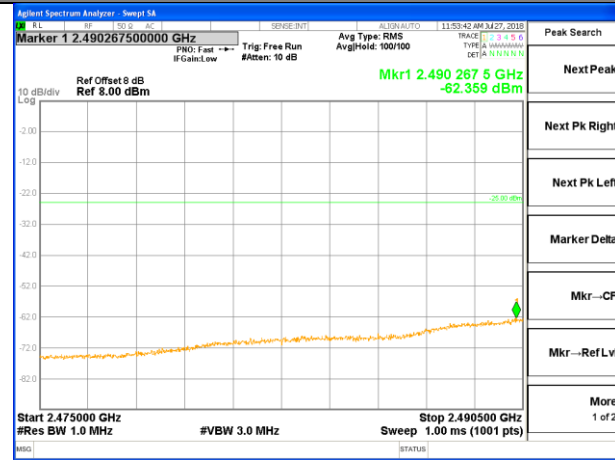

LTE BAND 41

LTE band 41 / 5MHz /16QAM Highest Band Edge / Full RB

LTE band 41

LTE band 41 / 10MHz /QPSK Lowest Band Edge / 1 RB

2475-2490.5MHz

2491-2495MHz

2495-2496MHz

2496-2517MHz

LTE band 41

LTE band 41 / 10MHz /QPSK Highest Band Edge / 1 RB

2665-2690MHz

2690-2691MHz

2691-2695MHz

2695-2696MHz

2696-2715MHz

LTE band 41

LTE band 41 / 10MHz /QPSK Lowest Band Edge / Full RB

2475-2490.5MHz

2491-2495MHz

2495-2496MHz

2496-2517MHz

LTE band 41

LTE band 41/ 10MHz /QPSK Highest Band Edge / Full RB

LTE BAND 41

LTE band 41 / 10MHz /16QAM Lowest Band Edge / 1 RB

2475-2490.5MHz

2491-2495MHz

2495-2496MHz

2496-2517MHz

LTE BAND 41

LTE band 41 / 10MHz /16QAM Highest Band Edge / 1 RB

2665-2690MHz