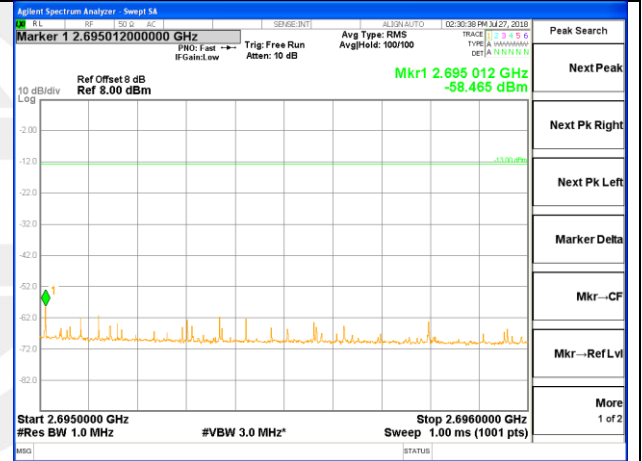

LTE BAND 41

LTE band 41 / 5MHz / 16QAM Highest Band Edge / 1 RB

2665-2690MHz

2690-2691MHz

2691-2695MHz

2695-2696MHz

2696-2715MHz

LTE BAND 41

LTE BAND 41

LTE band 41 / 5MHz /16QAM Highest Band Edge / Full RB

LTE band 41

LTE band 41 / 10MHz /QPSK Lowest Band Edge / 1 RB

2475-2490.5MHz

2491-2495MHz

2495-2496MHz

2496-2517MHz