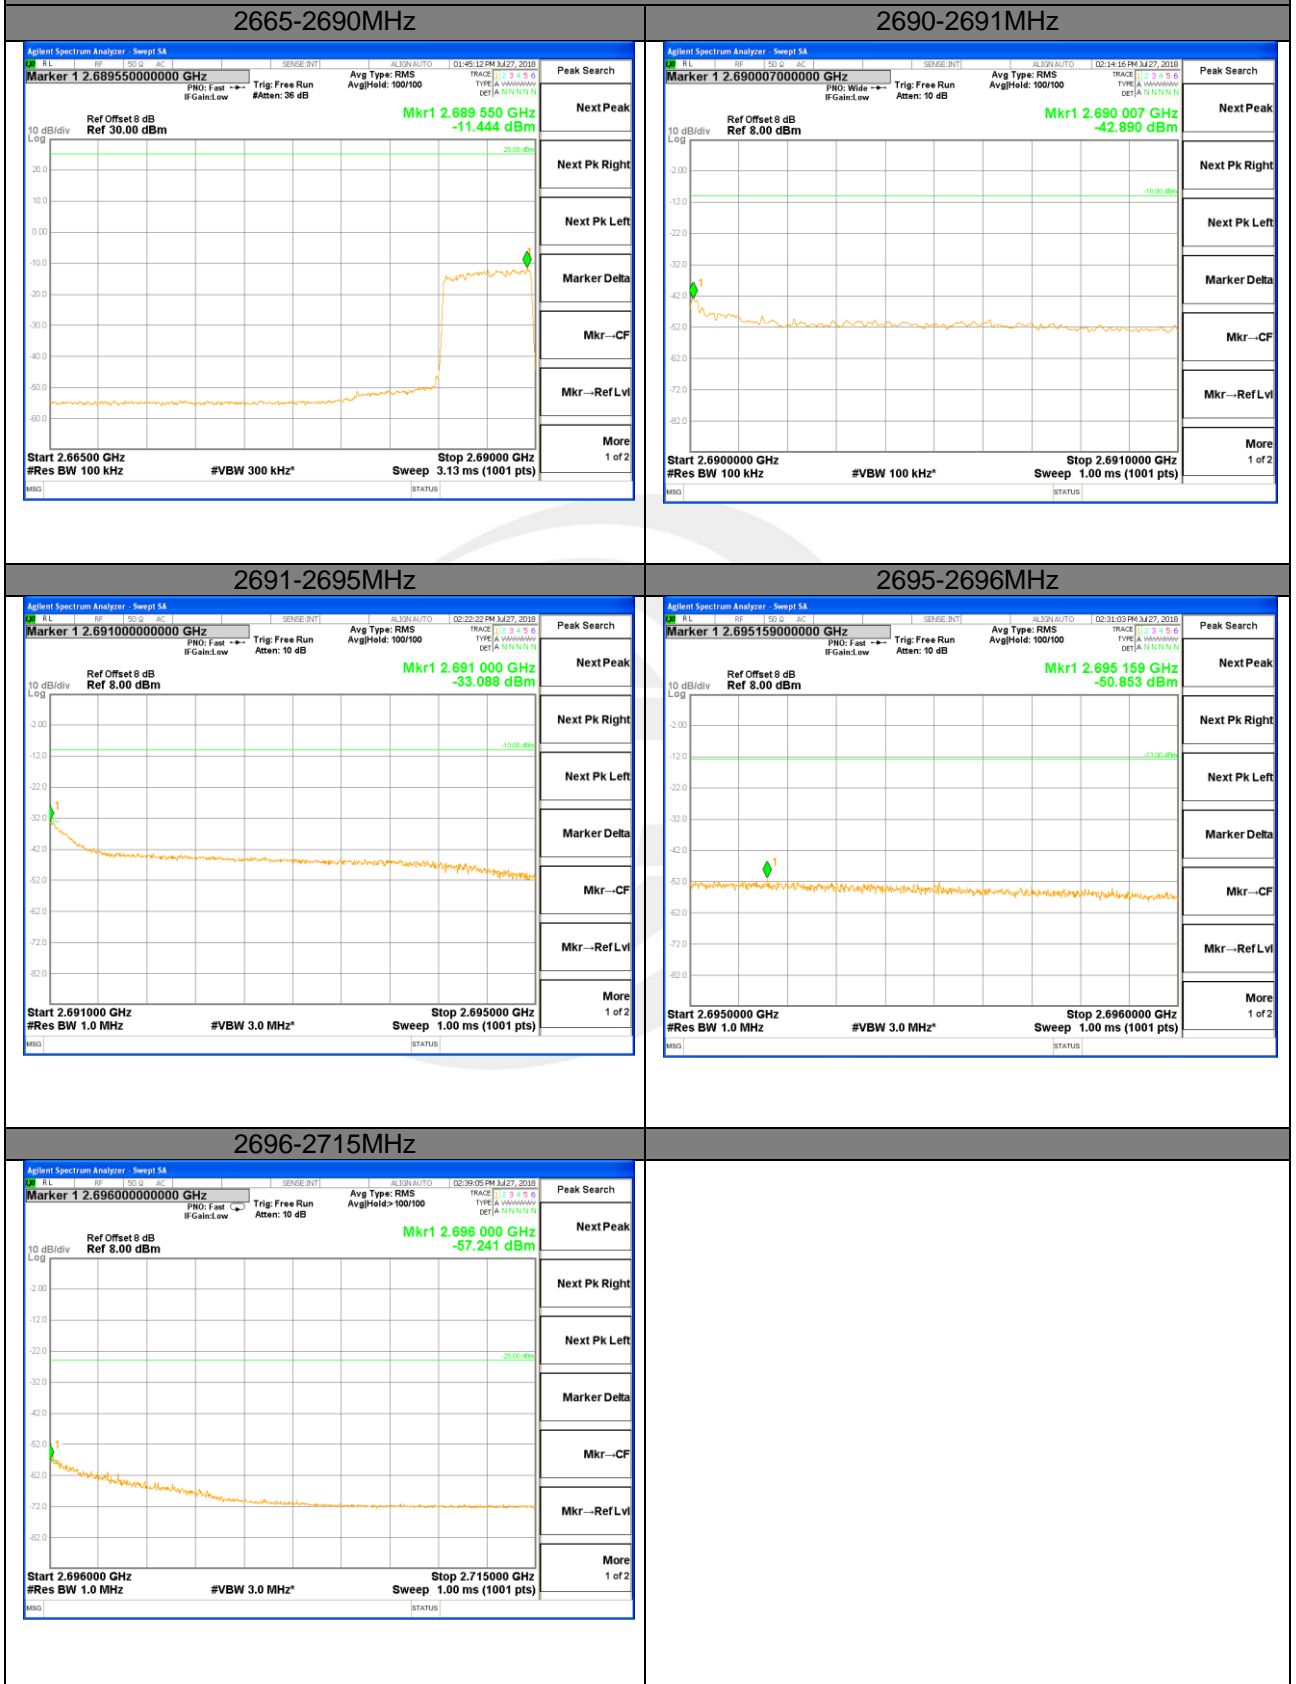

LTE band 41 / 5MHz /QPSK Highest Band Edge / 1 RB

2665-2690MHz

2690-2691MHz

2691-2695MHz

2695-2696MHz

2696-2715MHz

LTE band 41

LTE band 41 / 5MHz /QPSK Lowest Band Edge / Full RB

2475-2490.5MHz

2491-2495MHz

2495-2496MHz

2496-2517MHz

LTE band 41

LTE band 41 / 5MHz /QPSK Highest Band Edge / Full RB

LTE BAND 41

LTE band 41 / 5MHz /16QAM Lowest Band Edge / 1 RB

LTE BAND 41

LTE band 41 / 5MHz / 16QAM Highest Band Edge / 1 RB

2665-2690MHz

2690-2691MHz

2691-2695MHz

2695-2696MHz

2696-2715MHz

LTE BAND 41

LTE BAND 41

LTE band 41 / 5MHz /16QAM Highest Band Edge / Full RB

LTE band 41

LTE band 41 / 10MHz /QPSK Lowest Band Edge / 1 RB

2475-2490.5MHz

2491-2495MHz

2495-2496MHz

2496-2517MHz