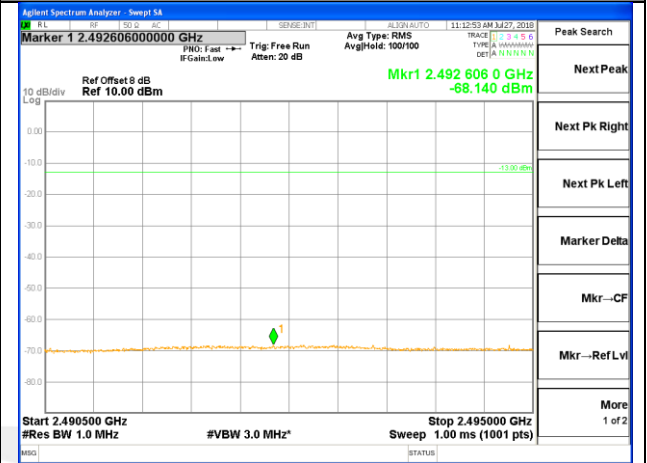

LTE band 41

LTE band 41 / 10MHz /QPSK Highest Band Edge / 1 RB

2665-2690MHz

2690-2691MHz

2691-2695MHz

2695-2696MHz

2696-2715MHz

LTE band 41

LTE band 41 / 10MHz /QPSK Lowest Band Edge / Full RB

2475-2490.5MHz

2491-2495MHz

2495-2496MHz

2496-2517MHz

LTE band 41

LTE band 41/ 10MHz /QPSK Highest Band Edge / Full RB

LTE BAND 41

LTE band 41 / 10MHz /16QAM Lowest Band Edge / 1 RB

2475-2490.5MHz

2491-2495MHz

2495-2496MHz

2496-2517MHz

LTE BAND 41

LTE band 41 / 10MHz /16QAM Highest Band Edge / 1 RB

2665-2690MHz