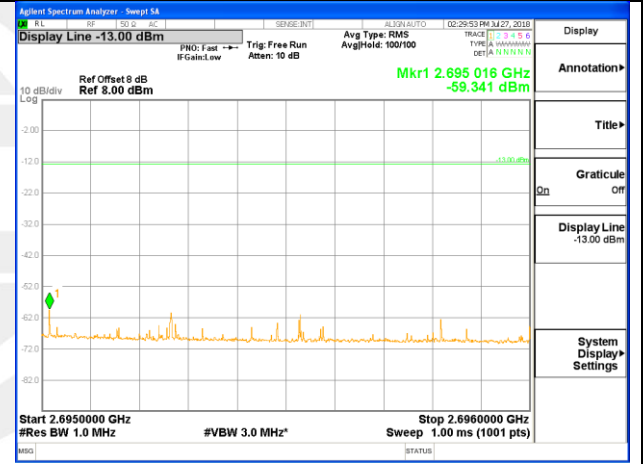

LTE band 41 / 5MHz /QPSK Highest Band Edge / 1 RB

2665-2690MHz

2690-2691MHz

2691-2695MHz

2695-2696MHz

2696-2715MHz

LTE band 41

LTE band 41 / 5MHz /QPSK Lowest Band Edge / Full RB

2475-2490.5MHz

2491-2495MHz

2495-2496MHz

2496-2517MHz

LTE band 41

LTE band 41 / 5MHz /QPSK Highest Band Edge / Full RB

LTE BAND 41

LTE band 41 / 5MHz /16QAM Lowest Band Edge / 1 RB