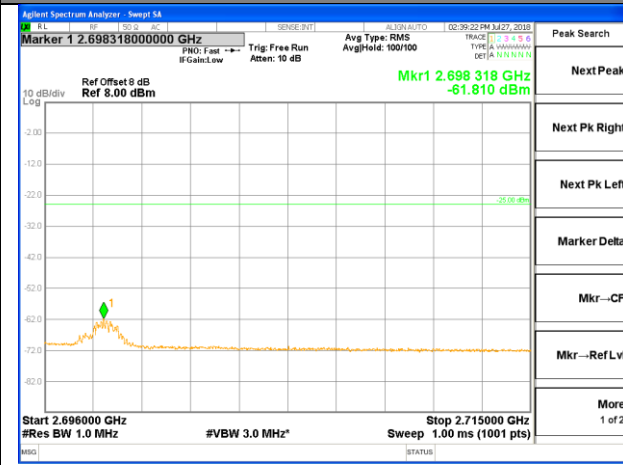

2590-2595MHz

LTE band 41

LTE band 41 / 5MHz /QPSK Lowest Band Edge / 1 RB

2475-2490.5MHz

2490-2495MHz

2495-2496MHz

2496-2517MHz

LTE band 41

LTE band 41 / 5MHz /QPSK Highest Band Edge / 1 RB

2665-2690MHz

2690-2691MHz

2691-2695MHz

2695-2696MHz

2696-2715MHz

LTE band 41

LTE band 41 / 5MHz /QPSK Lowest Band Edge / Full RB

2475-2490.5MHz

2491-2495MHz

2495-2496MHz

2496-2517MHz

LTE band 41

LTE band 41 / 5MHz /QPSK Highest Band Edge / Full RB

LTE BAND 41

LTE band 41 / 5MHz /16QAM Lowest Band Edge / 1 RB

LTE BAND 41

LTE band 41 / 5MHz / 16QAM Highest Band Edge / 1 RB

2665-2690MHz

2690-2691MHz

2691-2695MHz

2695-2696MHz

2696-2715MHz

LTE BAND 41