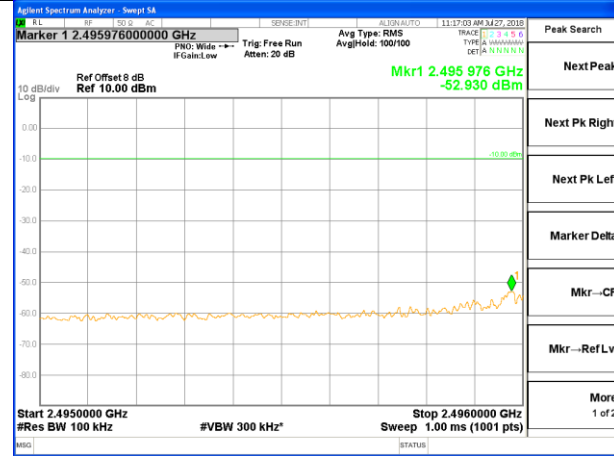

2590-2595MHz

LTE band 41

LTE band 41 / 5MHz /QPSK Lowest Band Edge / 1 RB

2475-2490.5MHz

2490-2495MHz

2495-2496MHz

2496-2517MHz

LTE band 41

LTE band 41 / 5MHz /QPSK Highest Band Edge / 1 RB

2665-2690MHz

2690-2691MHz

2691-2695MHz

2695-2696MHz

2696-2715MHz

LTE band 41

LTE band 41 / 5MHz /QPSK Lowest Band Edge / Full RB

2475-2490.5MHz

2491-2495MHz

2495-2496MHz

2496-2517MHz

LTE band 41

LTE band 41 / 5MHz /QPSK Highest Band Edge / Full RB

LTE BAND 41

LTE band 41 / 5MHz /16QAM Lowest Band Edge / 1 RB

LTE BAND 41

LTE band 41 / 5MHz / 16QAM Highest Band Edge / 1 RB

2665-2690MHz

2690-2691MHz

2691-2695MHz

2695-2696MHz

2696-2715MHz

LTE BAND 41