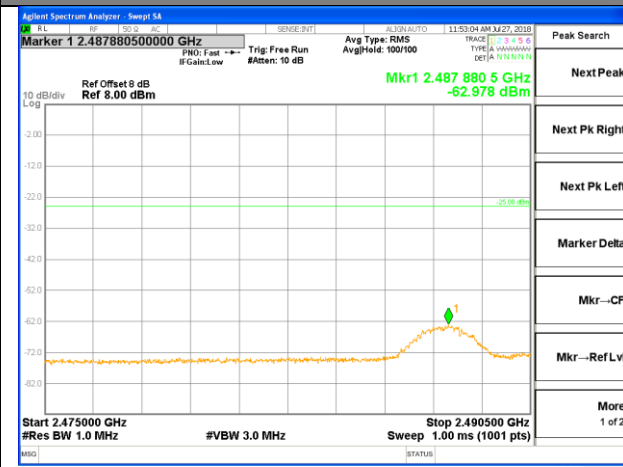

LTE BAND 41

LTE band 41 / 5MHz / 16QAM Highest Band Edge / 1 RB

2665-2690MHz

2690-2691MHz

2691-2695MHz

2695-2696MHz

2696-2715MHz

LTE BAND 41

LTE BAND 41

LTE band 41 / 5MHz /16QAM Highest Band Edge / Full RB

LTE band 41

LTE band 41 / 10MHz /QPSK Lowest Band Edge / 1 RB

2475-2490.5MHz

2491-2495MHz

2495-2496MHz

2496-2517MHz

LTE band 41

LTE band 41 / 10MHz /QPSK Highest Band Edge / 1 RB

2665-2690MHz

2690-2691MHz

2691-2695MHz

2695-2696MHz

2696-2715MHz

LTE band 41