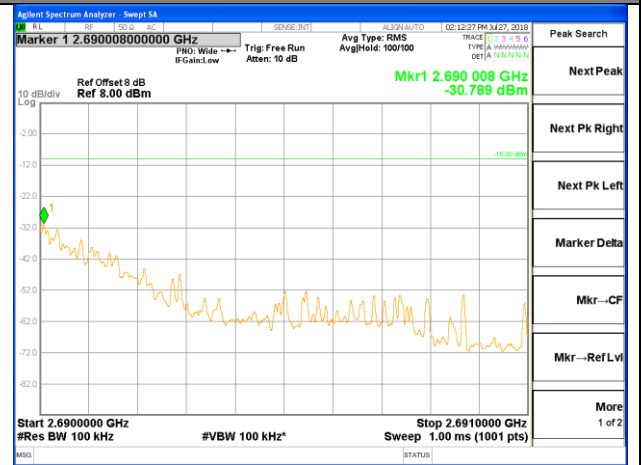

LTE band 41 / 5MHz /QPSK Highest Band Edge / 1 RB

2665-2690MHz

2690-2691MHz

2691-2695MHz

2695-2696MHz

2696-2715MHz

LTE band 41

LTE band 41 / 5MHz /QPSK Lowest Band Edge / Full RB

2475-2490.5MHz

2491-2495MHz

2495-2496MHz

2496-2517MHz

LTE band 41

LTE band 41 / 5MHz /QPSK Highest Band Edge / Full RB

LTE BAND 41

LTE band 41 / 5MHz /16QAM Lowest Band Edge / 1 RB

LTE BAND 41

LTE band 41 / 5MHz / 16QAM Highest Band Edge / 1 RB

2665-2690MHz

2690-2691MHz

2691-2695MHz

2695-2696MHz

2696-2715MHz

LTE BAND 41