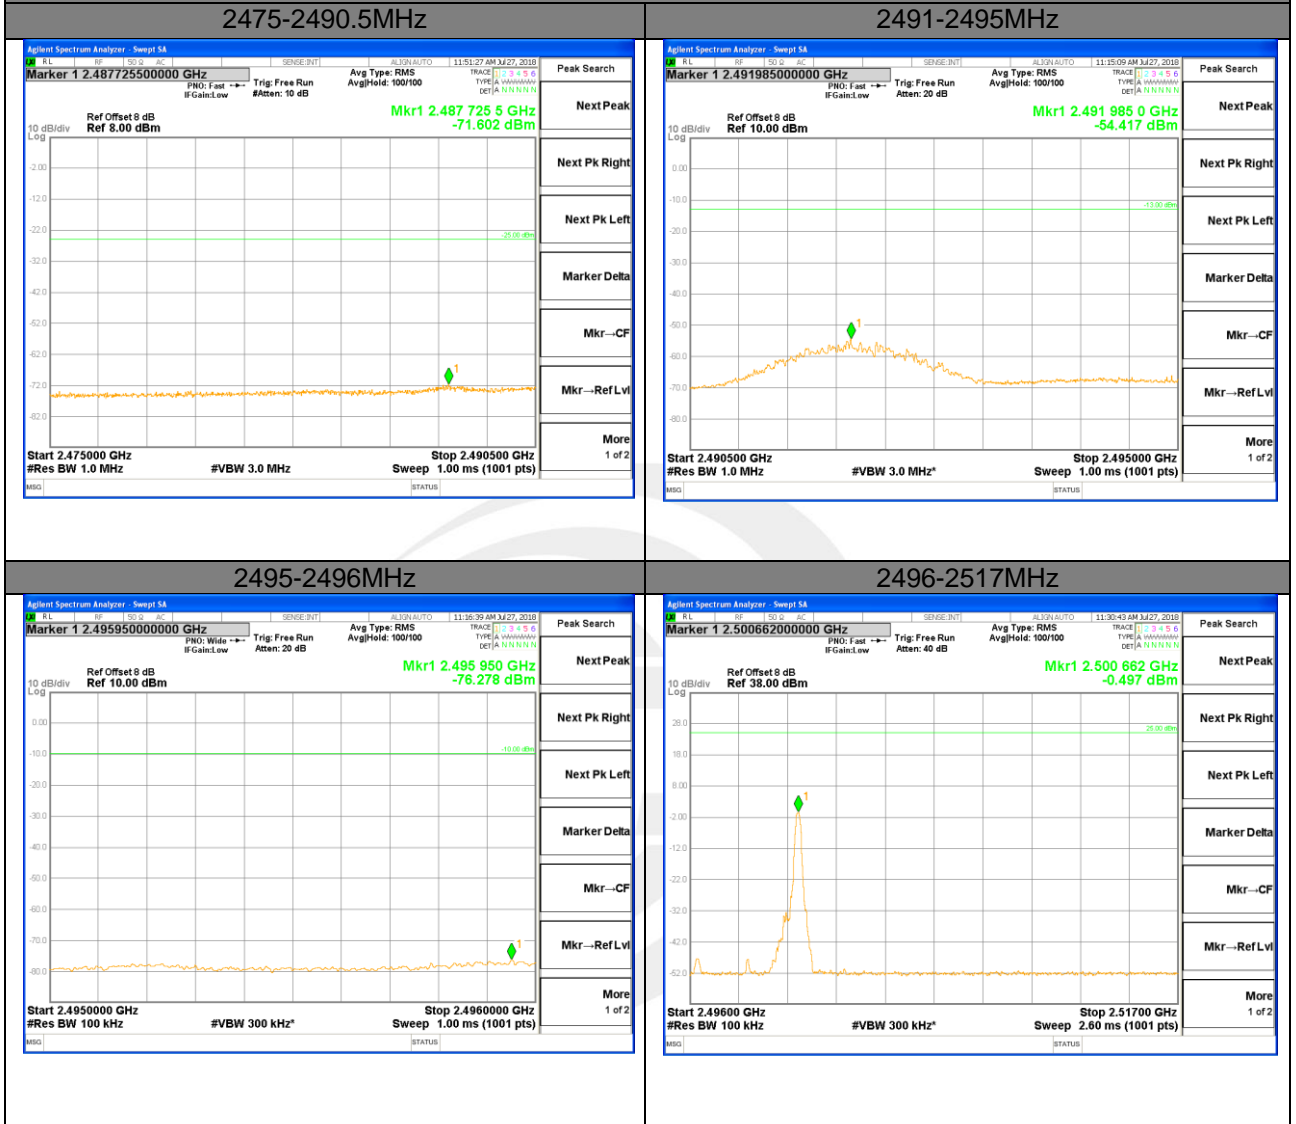

LTE band 41 / 5MHz /QPSK Highest Band Edge / 1 RB

2665-2690MHz

2690-2691MHz

2691-2695MHz

2695-2696MHz

2696-2715MHz

LTE band 41

LTE band 41 / 5MHz /QPSK Lowest Band Edge / Full RB

2475-2490.5MHz

2491-2495MHz

2495-2496MHz

2496-2517MHz

LTE band 41

LTE band 41 / 5MHz /QPSK Highest Band Edge / Full RB

LTE BAND 41

LTE band 41 / 5MHz /16QAM Lowest Band Edge / 1 RB

LTE BAND 41

LTE band 41 / 5MHz / 16QAM Highest Band Edge / 1 RB

2665-2690MHz

2690-2691MHz

2691-2695MHz

2695-2696MHz

2696-2715MHz

LTE BAND 41

LTE BAND 41

LTE band 41 / 5MHz /16QAM Highest Band Edge / Full RB

LTE band 41

LTE band 41 / 10MHz /QPSK Lowest Band Edge / 1 RB

2475-2490.5MHz

2491-2495MHz

2495-2496MHz

2496-2517MHz