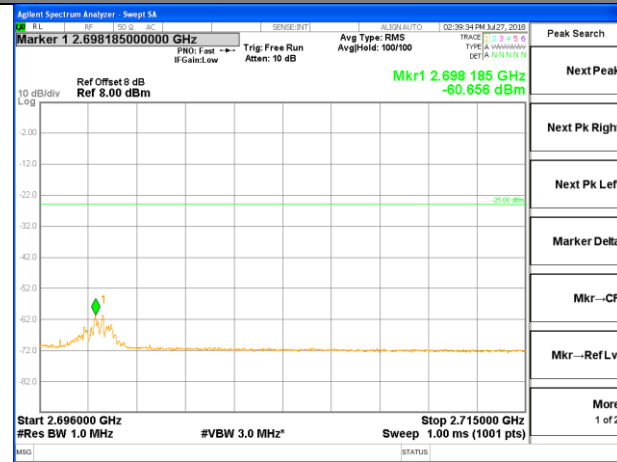

2475-2490.5MHz

2491-2495MHz

2495-2496MHz

2496-2517MHz

LTE band 41

LTE band 41 / 5MHz /QPSK Highest Band Edge / Full RB

LTE BAND 41

LTE band 41 / 5MHz /16QAM Lowest Band Edge / 1 RB

LTE BAND 41

LTE band 41 / 5MHz / 16QAM Highest Band Edge / 1 RB

2665-2690MHz

2690-2691MHz

2691-2695MHz

2695-2696MHz

2696-2715MHz

LTE BAND 41

LTE BAND 41

LTE band 41 / 5MHz /16QAM Highest Band Edge / Full RB

LTE band 41

LTE band 41 / 10MHz /QPSK Lowest Band Edge / 1 RB

2475-2490.5MHz

2491-2495MHz

2495-2496MHz

2496-2517MHz

LTE band 41

LTE band 41 / 10MHz /QPSK Highest Band Edge / 1 RB

2665-2690MHz

2690-2691MHz

2691-2695MHz

2695-2696MHz

2696-2715MHz

LTE band 41