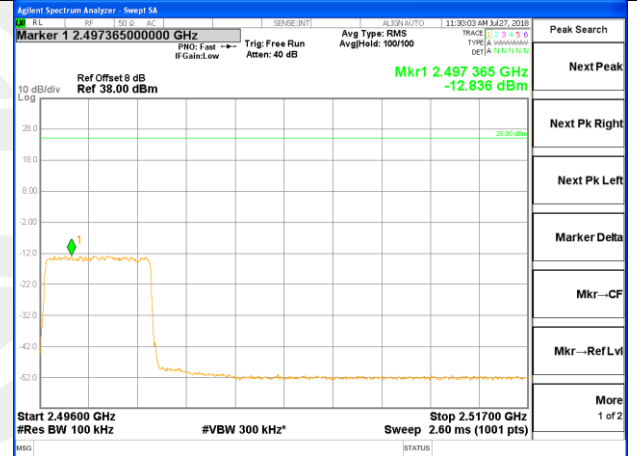

LTE band 41 / 5MHz /QPSK Highest Band Edge / 1 RB

2665-2690MHz

2690-2691MHz

2691-2695MHz

2695-2696MHz

2696-2715MHz

LTE band 41

LTE band 41 / 5MHz /QPSK Lowest Band Edge / Full RB

2475-2490.5MHz

2491-2495MHz

2495-2496MHz

2496-2517MHz

LTE band 41

LTE band 41 / 5MHz /QPSK Highest Band Edge / Full RB

LTE BAND 41

LTE band 41 / 5MHz /16QAM Lowest Band Edge / 1 RB

LTE BAND 41

LTE band 41 / 5MHz / 16QAM Highest Band Edge / 1 RB

2665-2690MHz

2690-2691MHz

2691-2695MHz

2695-2696MHz

2696-2715MHz

LTE BAND 41