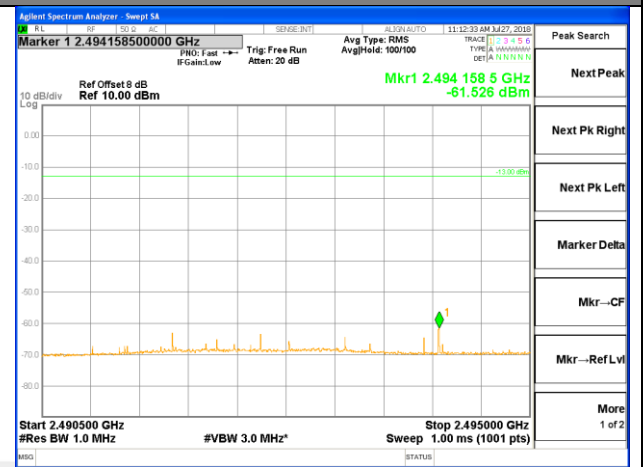

LTE BAND 41

LTE band 41 / 5MHz / 16QAM Highest Band Edge / 1 RB

2665-2690MHz

2690-2691MHz

2691-2695MHz

2695-2696MHz

2696-2715MHz

LTE BAND 41

LTE BAND 41

LTE band 41 / 5MHz /16QAM Highest Band Edge / Full RB

LTE band 41

LTE band 41 / 10MHz /QPSK Lowest Band Edge / 1 RB

2475-2490.5MHz

2491-2495MHz

2495-2496MHz

2496-2517MHz

LTE band 41

LTE band 41 / 10MHz /QPSK Highest Band Edge / 1 RB

2665-2690MHz

2690-2691MHz

2691-2695MHz

2695-2696MHz

2696-2715MHz

LTE band 41