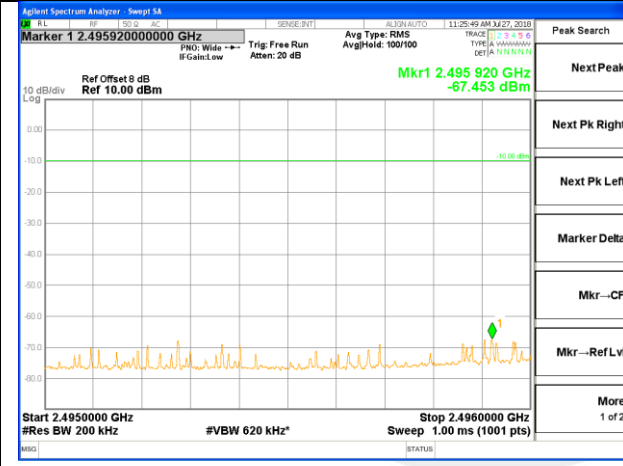

LTE BAND 41

LTE band 41 / 5MHz / 16QAM Highest Band Edge / 1 RB

2665-2690MHz

2690-2691MHz

2691-2695MHz

2695-2696MHz

2696-2715MHz

LTE BAND 41

LTE BAND 41

LTE band 41 / 5MHz /16QAM Highest Band Edge / Full RB

LTE band 41

LTE band 41 / 10MHz /QPSK Lowest Band Edge / 1 RB

2475-2490.5MHz

2491-2495MHz

2495-2496MHz

2496-2517MHz

LTE band 41

LTE band 41 / 10MHz /QPSK Highest Band Edge / 1 RB

2665-2690MHz

2690-2691MHz

2691-2695MHz

2695-2696MHz

2696-2715MHz

LTE band 41