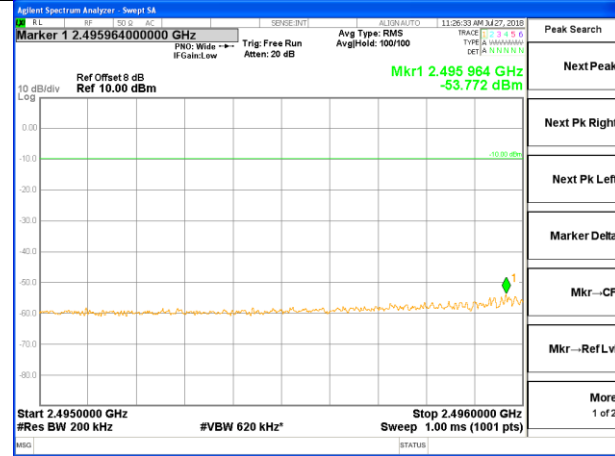

LTE band 41

LTE band 41 / 10MHz /QPSK Highest Band Edge / 1 RB

2665-2690MHz

2690-2691MHz

2691-2695MHz

2695-2696MHz

2696-2715MHz

LTE band 41

LTE band 41 / 10MHz /QPSK Lowest Band Edge / Full RB

2475-2490.5MHz

2491-2495MHz

2495-2496MHz

2496-2517MHz

LTE band 41

LTE band 41/ 10MHz /QPSK Highest Band Edge / Full RB

LTE BAND 41

LTE band 41 / 10MHz /16QAM Lowest Band Edge / 1 RB

2475-2490.5MHz

2491-2495MHz

2495-2496MHz

2496-2517MHz

LTE BAND 41

LTE band 41 / 10MHz /16QAM Highest Band Edge / 1 RB

2665-2690MHz