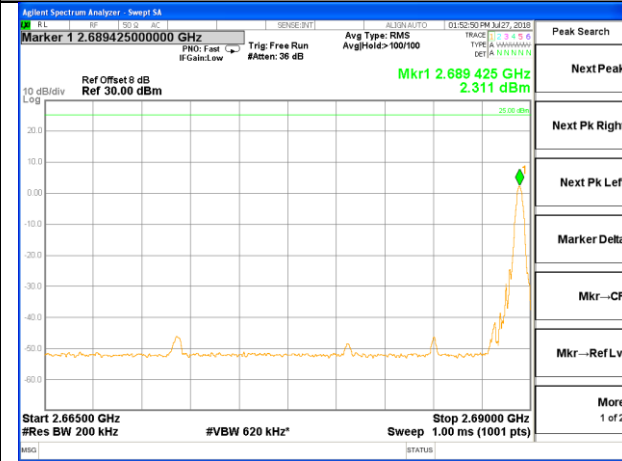

LTE BAND 41

LTE band 41 / 5MHz / 16QAM Highest Band Edge / 1 RB

2665-2690MHz

2690-2691MHz

2691-2695MHz

2695-2696MHz

2696-2715MHz

LTE BAND 41

LTE BAND 41

LTE band 41 / 5MHz /16QAM Highest Band Edge / Full RB

LTE band 41

LTE band 41 / 10MHz /QPSK Lowest Band Edge / 1 RB

2475-2490.5MHz

2491-2495MHz

2495-2496MHz

2496-2517MHz

LTE band 41

LTE band 41 / 10MHz /QPSK Highest Band Edge / 1 RB

2665-2690MHz

2690-2691MHz

2691-2695MHz

2695-2696MHz

2696-2715MHz

LTE band 41