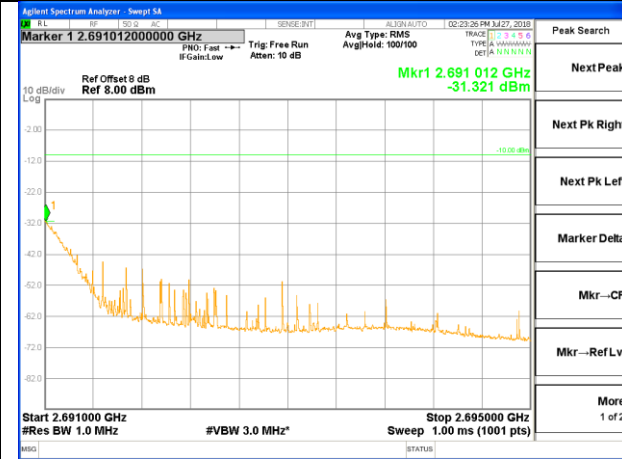

LTE BAND 41

LTE band 41 / 5MHz /16QAM Highest Band Edge / Full RB

LTE band 41

LTE band 41 / 10MHz /QPSK Lowest Band Edge / 1 RB

2475-2490.5MHz

2491-2495MHz

2495-2496MHz

2496-2517MHz

LTE band 41

LTE band 41 / 10MHz /QPSK Highest Band Edge / 1 RB

2665-2690MHz

2690-2691MHz

2691-2695MHz

2695-2696MHz

2696-2715MHz

LTE band 41

LTE band 41 / 10MHz /QPSK Lowest Band Edge / Full RB

2475-2490.5MHz

2491-2495MHz

2495-2496MHz

2496-2517MHz

LTE band 41

LTE band 41/ 10MHz /QPSK Highest Band Edge / Full RB

LTE BAND 41