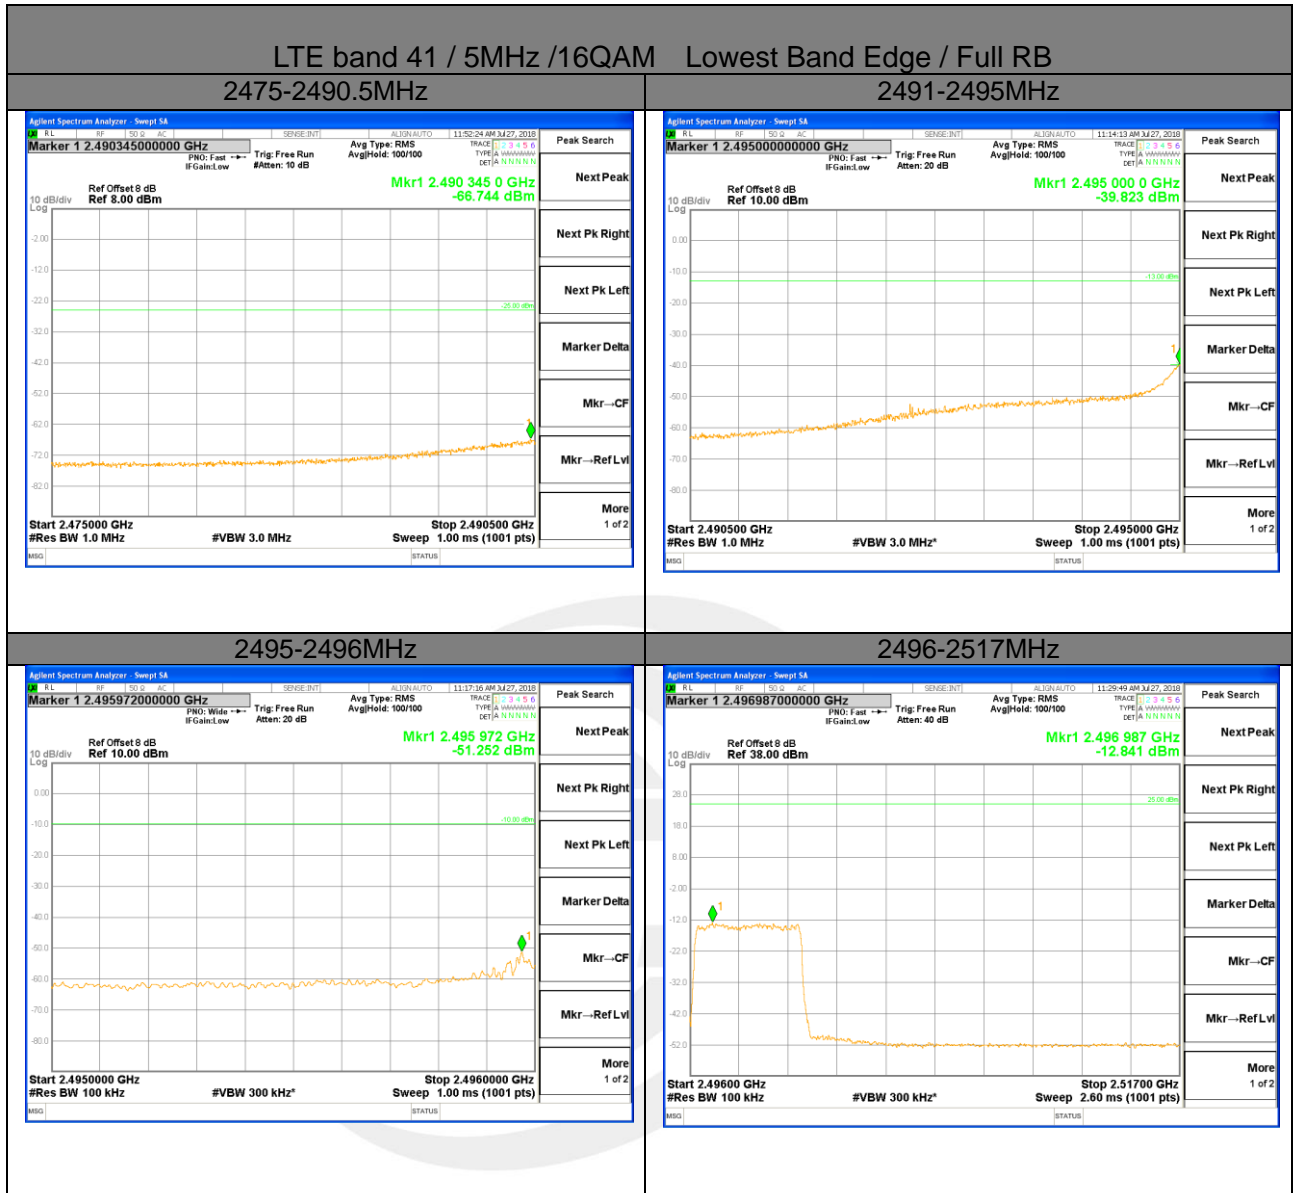

2475-2490.5MHz

2491-2495MHz

2495-2496MHz

2496-2517MHz

LTE band 41

LTE band 41 / 5MHz /QPSK Highest Band Edge / Full RB

LTE BAND 41

LTE band 41 / 5MHz /16QAM Lowest Band Edge / 1 RB

LTE BAND 41

LTE band 41 / 5MHz / 16QAM Highest Band Edge / 1 RB

2665-2690MHz

2690-2691MHz

2691-2695MHz

2695-2696MHz

2696-2715MHz

LTE BAND 41

LTE BAND 41

LTE band 41 / 5MHz /16QAM Highest Band Edge / Full RB

LTE band 41

LTE band 41 / 10MHz /QPSK Lowest Band Edge / 1 RB

2475-2490.5MHz

2491-2495MHz

2495-2496MHz

2496-2517MHz

LTE band 41

LTE band 41 / 10MHz /QPSK Highest Band Edge / 1 RB

2665-2690MHz

2690-2691MHz

2691-2695MHz

2695-2696MHz

2696-2715MHz

LTE band 41