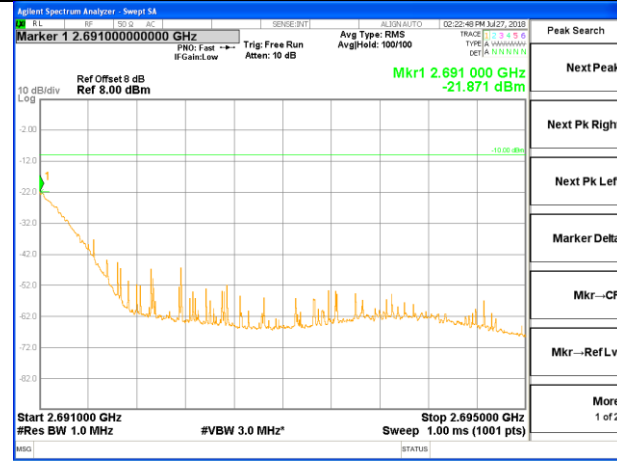

2475-2490.5MHz

2491-2495MHz

2495-2496MHz

2496-2517MHz

LTE band 41

LTE band 41 / 5MHz /QPSK Highest Band Edge / Full RB

LTE BAND 41

LTE band 41 / 5MHz /16QAM Lowest Band Edge / 1 RB

LTE BAND 41

LTE band 41 / 5MHz / 16QAM Highest Band Edge / 1 RB

2665-2690MHz

2690-2691MHz

2691-2695MHz

2695-2696MHz

2696-2715MHz

LTE BAND 41

LTE BAND 41

LTE band 41 / 5MHz /16QAM Highest Band Edge / Full RB

LTE band 41

LTE band 41 / 10MHz /QPSK Lowest Band Edge / 1 RB

2475-2490.5MHz

2491-2495MHz

2495-2496MHz

2496-2517MHz