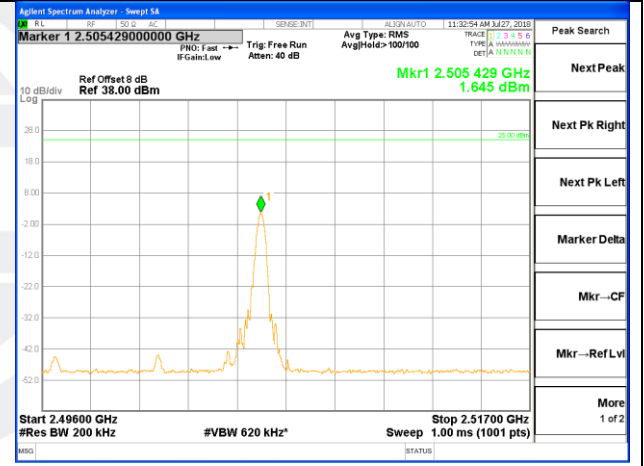

LTE BAND 41

LTE band 41 / 5MHz /16QAM Highest Band Edge / Full RB

LTE band 41

LTE band 41 / 10MHz /QPSK Lowest Band Edge / 1 RB

2475-2490.5MHz

2491-2495MHz

2495-2496MHz

2496-2517MHz

LTE band 41

LTE band 41 / 10MHz /QPSK Highest Band Edge / 1 RB

2665-2690MHz

2690-2691MHz

2691-2695MHz

2695-2696MHz

2696-2715MHz

LTE band 41