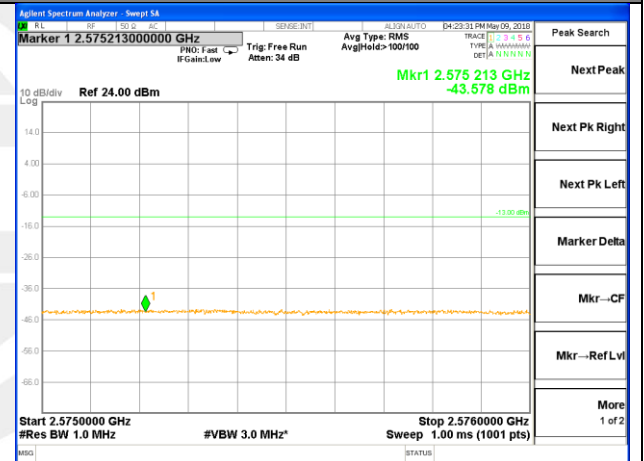

2575-2576MHz

2590-2595MHz

LTE band 7

LTE band 7 / 15MHz /QPSK Lowest Band Edge / 1 RB

LTE band 7

LTE band 7 / 15MHz /QPSK Highest Band Edge / 1 RB

2552-2570MHz

2570-2571MHz

2571-2575MHz

2575-2576MHz

2590-2595MHz

LTE band 7

LTE band 7 / 15MHz /QPSK Lowest Band Edge / Full RB

LTE band 7

LTE band 7 / 15MHz /QPSK Highest Band Edge / Full RB

2552-2570MHz

2570-2571MHz

2571-2575MHz

2575-2576MHz

2590-2595MHz

LTE BAND 7

LTE band 7 / 15MHz /16QAM Lowest Band Edge / 1 RB

LTE BAND 7

LTE band 7 / 15MHz /16QAM Highest Band Edge / 1 RB