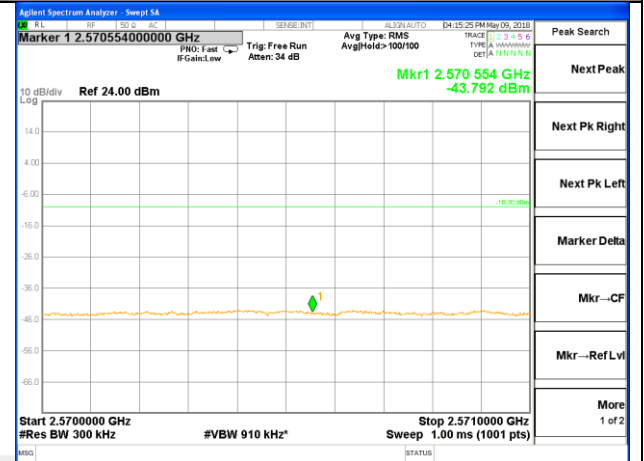

2575-2576MHz

2590-2595MHz

LTE band 7

LTE band 7 / 15MHz /QPSK Lowest Band Edge / 1 RB

LTE band 7

LTE band 7 / 15MHz /QPSK Highest Band Edge / 1 RB

2552-2570MHz

2570-2571MHz

2571-2575MHz

2575-2576MHz

2590-2595MHz

LTE band 7

LTE band 7 / 15MHz /QPSK Lowest Band Edge / Full RB

LTE band 7

LTE band 7 / 15MHz /QPSK Highest Band Edge / Full RB

2552-2570MHz

2570-2571MHz

2571-2575MHz

2575-2576MHz

2590-2595MHz

LTE BAND 7

LTE band 7 / 15MHz /16QAM Lowest Band Edge / 1 RB

LTE BAND 7

LTE band 7 / 15MHz /16QAM Highest Band Edge / 1 RB