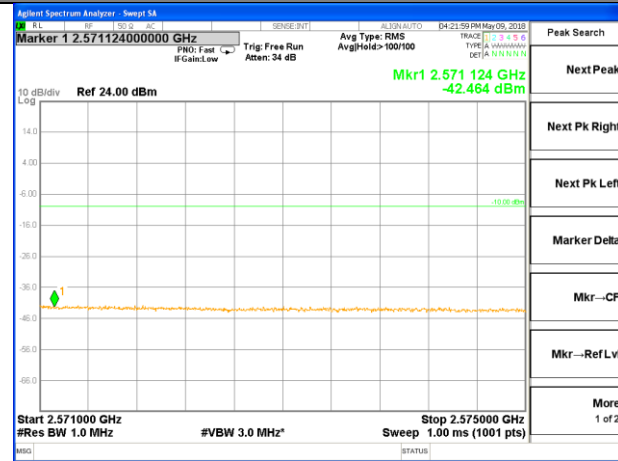

2575-2576MHz

2590-2595MHz

LTE band 7

LTE band 7 / 15MHz /QPSK Lowest Band Edge / 1 RB

LTE band 7

LTE band 7 / 15MHz /QPSK Highest Band Edge / 1 RB

2552-2570MHz

2570-2571MHz

2571-2575MHz

2575-2576MHz

2590-2595MHz

LTE band 7

LTE band 7 / 15MHz /QPSK Lowest Band Edge / Full RB

LTE band 7

LTE band 7 / 15MHz /QPSK Highest Band Edge / Full RB

2552-2570MHz

2570-2571MHz

2571-2575MHz

2575-2576MHz

2590-2595MHz

LTE BAND 7

LTE band 7 / 15MHz /16QAM Lowest Band Edge / 1 RB

LTE BAND 7

LTE band 7 / 15MHz /16QAM Highest Band Edge / 1 RB