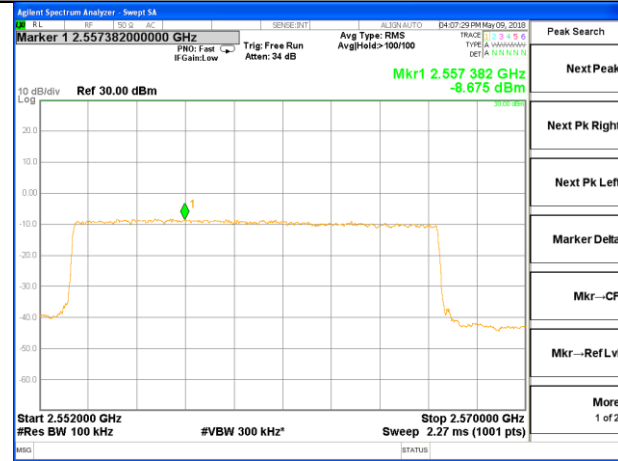

2575-2576MHz

2590-2595MHz

LTE band 7

LTE band 7 / 15MHz /QPSK Lowest Band Edge / 1 RB

LTE band 7

LTE band 7 / 15MHz /QPSK Highest Band Edge / 1 RB

2552-2570MHz

2570-2571MHz

2571-2575MHz

2575-2576MHz

2590-2595MHz

LTE band 7

LTE band 7 / 15MHz /QPSK Lowest Band Edge / Full RB

LTE band 7

LTE band 7 / 15MHz /QPSK Highest Band Edge / Full RB

2552-2570MHz

2570-2571MHz

2571-2575MHz

2575-2576MHz

2590-2595MHz

LTE BAND 7

LTE band 7 / 15MHz /16QAM Lowest Band Edge / 1 RB

LTE BAND 7

LTE band 7 / 15MHz /16QAM Highest Band Edge / 1 RB