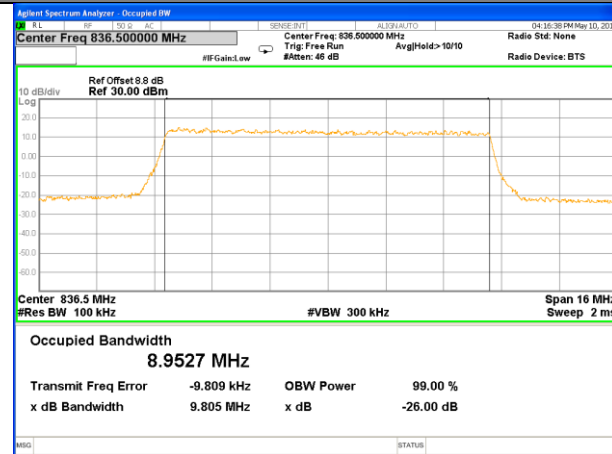

Highest Channel / 3MHz / QPSK

Highest Channel / 3MHz / 16QAM

LTE band 5

LTE band 5 (99% and -26 Bandwidth)

Lowest Channel / 5MHz / QPSK

Lowest Channel / 5MHz / 16QAM

Middle Channel / 5MHz / QPSK

Middle Channel / 5MHz / 16QAM

Highest Channel / 5MHz / QPSK

Highest Channel / 5MHz / 16QAM

LTE band 5

LTE band 5(99% and -26 Bandwidth)

Lowest Channel / 10MHz / QPSK

Lowest Channel / 10MHz / 16QAM

Middle Channel / 10MHz / QPSK

Middle Channel / 10MHz / 16QAM

Highest Channel / 10MHz / QPSK

Highest Channel / 10MHz / 16QAM

LTE band 7

LTE band 7 (99% and -26 Bandwidth)

Lowest Channel / 5MHz / QPSK

Lowest Channel / 5MHz / 16QAM

Middle Channel / 5MHz / QPSK

Middle Channel / 5MHz / 16QAM

Highest Channel / 5MHz / QPSK

Highest Channel / 5MHz / 16QAM

LTE band 7

LTE band 7 (99% and -26 Bandwidth)

Lowest Channel / 10MHz / QPSK

Lowest Channel / 10MHz / 16QAM

Middle Channel / 10MHz / QPSK

Middle Channel / 10MHz / 16QAM