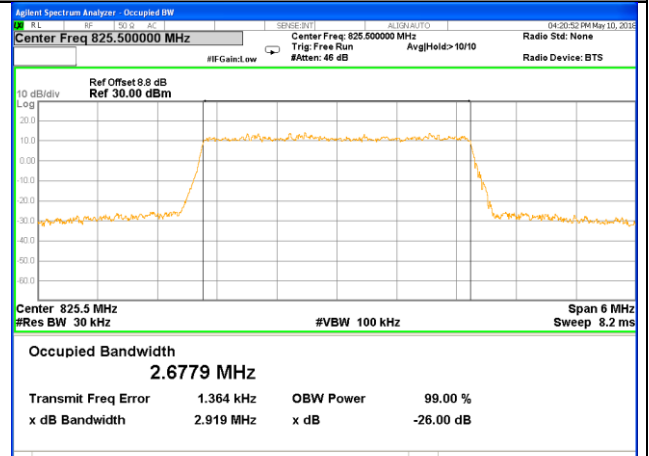

OCCUPIED BANDWIDTH LTE band 5

LTE band 5 (99% and -26 Bandwidth)

LTE band 5

LTE band 5 (99% and -26 Bandwidth)

Lowest Channel / 3MHz / QPSK

Lowest Channel / 3MHz / 16QAM

Middle Channel / 3MHz / QPSK

Middle Channel / 3MHz / 16QAM

Highest Channel / 3MHz / QPSK

Highest Channel / 3MHz / 16QAM

LTE band 5

LTE band 5 (99% and -26 Bandwidth)

Lowest Channel / 5MHz / QPSK

Lowest Channel / 5MHz / 16QAM

Middle Channel / 5MHz / QPSK

Middle Channel / 5MHz / 16QAM

Highest Channel / 5MHz / QPSK

Highest Channel / 5MHz / 16QAM

LTE band 5

LTE band 5(99% and -26 Bandwidth)

Lowest Channel / 10MHz / QPSK

Lowest Channel / 10MHz / 16QAM

Middle Channel / 10MHz / QPSK

Middle Channel / 10MHz / 16QAM