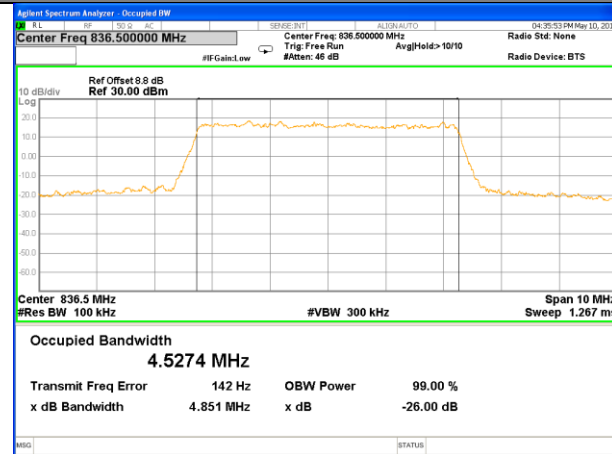

OCCUPIED BANDWIDTH LTE band 5

LTE band 5 (99% and -26 Bandwidth)

LTE band 5

LTE band 5 (99% and -26 Bandwidth)

Lowest Channel / 3MHz / QPSK

Lowest Channel / 3MHz / 16QAM

Middle Channel / 3MHz / QPSK

Middle Channel / 3MHz / 16QAM

Highest Channel / 3MHz / QPSK

Highest Channel / 3MHz / 16QAM

LTE band 5

LTE band 5 (99% and -26 Bandwidth)

Lowest Channel / 5MHz / QPSK

Lowest Channel / 5MHz / 16QAM

Middle Channel / 5MHz / QPSK

Middle Channel / 5MHz / 16QAM

Highest Channel / 5MHz / QPSK

Highest Channel / 5MHz / 16QAM

LTE band 5

LTE band 5(99% and -26 Bandwidth)

Lowest Channel / 10MHz / QPSK

Lowest Channel / 10MHz / 16QAM

Middle Channel / 10MHz / QPSK

Middle Channel / 10MHz / 16QAM

Highest Channel / 10MHz / QPSK

Highest Channel / 10MHz / 16QAM

LTE band 7

LTE band 7 (99% and -26 Bandwidth)

Lowest Channel / 5MHz / QPSK

Lowest Channel / 5MHz / 16QAM

Middle Channel / 5MHz / QPSK

Middle Channel / 5MHz / 16QAM