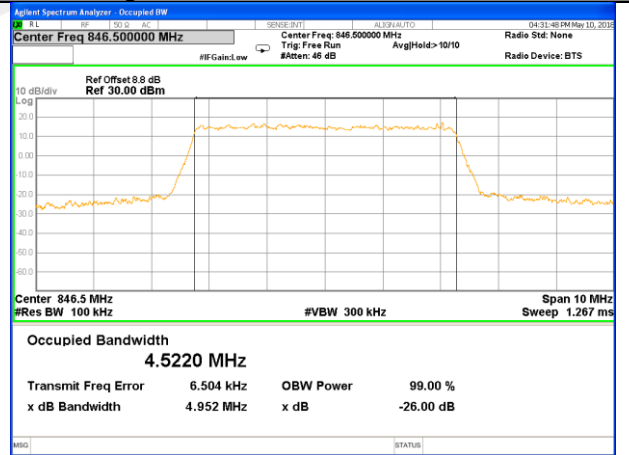

OCCUPIED BANDWIDTH LTE band 5

LTE band 5 (99% and -26 Bandwidth)

LTE band 5

LTE band 5 (99% and -26 Bandwidth)

Lowest Channel / 3MHz / QPSK

Lowest Channel / 3MHz / 16QAM

Middle Channel / 3MHz / QPSK

Middle Channel / 3MHz / 16QAM

Highest Channel / 3MHz / QPSK

Highest Channel / 3MHz / 16QAM

LTE band 5

LTE band 5 (99% and -26 Bandwidth)

Lowest Channel / 5MHz / QPSK

Lowest Channel / 5MHz / 16QAM

Middle Channel / 5MHz / QPSK

Middle Channel / 5MHz / 16QAM

Highest Channel / 5MHz / QPSK

Highest Channel / 5MHz / 16QAM

LTE band 5

LTE band 5(99% and -26 Bandwidth)

Lowest Channel / 10MHz / QPSK

Lowest Channel / 10MHz / 16QAM

Middle Channel / 10MHz / QPSK

Middle Channel / 10MHz / 16QAM