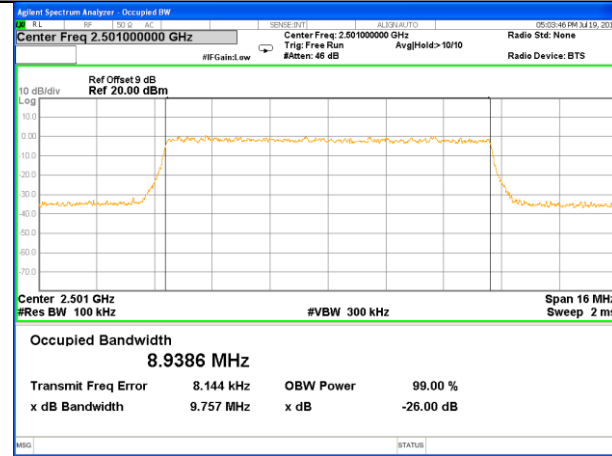

Highest Channel / 5MHz / QPSK

Highest Channel / 5MHz / 16QAM

LTE band 41

LTE band 41 (99% and -26 Bandwidth)

Lowest Channel / 10MHz / QPSK

Lowest Channel / 10MHz / 16QAM

Middle Channel / 10MHz / QPSK

Middle Channel / 10MHz / 16QAM

Highest Channel / 10MHz / QPSK

Highest Channel / 10MHz / 16QAM

LTE band 41

LTE band 41 (99% and -26 Bandwidth)

LTE band 41

LTE band 41 (99% and -26 Bandwidth)

Lowest Channel / 20MHz / QPSK

Lowest Channel / 20MHz / 16QAM