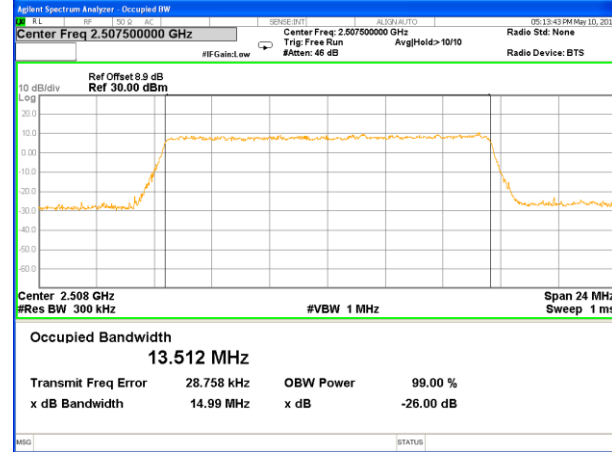

Highest Channel / 5MHz / QPSK

Highest Channel / 5MHz / 16QAM

LTE band 7

LTE band 7 (99% and -26 Bandwidth)

Lowest Channel / 10MHz / QPSK

Lowest Channel / 10MHz / 16QAM

Middle Channel / 10MHz / QPSK

Middle Channel / 10MHz / 16QAM

Highest Channel / 10MHz / QPSK

Highest Channel / 10MHz / 16QAM

LTE band 7

LTE band 7 (99% and -26 Bandwidth)

Lowest Channel / 15MHz / QPSK

Lowest Channel / 15MHz / 16QAM

Middle Channel / 15MHz / QPSK

Middle Channel / 15MHz / 16QAM

Highest Channel / 15MHz / QPSK

Highest Channel / 15MHz / 16QAM

LTE band 7

LTE band 7 (99% and -26 Bandwidth)

Lowest Channel / 20MHz / QPSK

Lowest Channel / 20MHz / 16QAM

Middle Channel / 20MHz / QPSK

Middle Channel / 20MHz / 16QAM