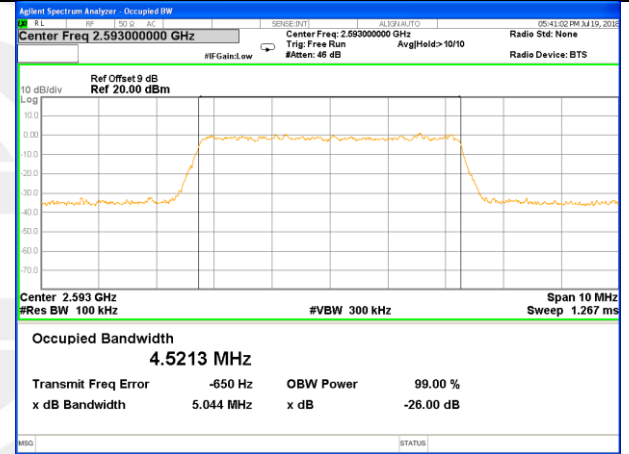

Highest Channel / 15MHz / QPSK

Highest Channel / 15MHz / 16QAM

LTE band 7

LTE band 7 (99% and -26 Bandwidth)

Lowest Channel / 20MHz / QPSK

Lowest Channel / 20MHz / 16QAM

Middle Channel / 20MHz / QPSK

Middle Channel / 20MHz / 16QAM

Highest Channel / 20MHz / QPSK

Highest Channel / 20MHz / 16QAM

LTE band 41

LTE band 41 (99% and -26 Bandwidth)

Lowest Channel / 5MHz / QPSK

Lowest Channel / 5MHz / 16QAM

Middle Channel / 5MHz / QPSK

Middle Channel / 5MHz / 16QAM

Highest Channel / 5MHz / QPSK

Highest Channel / 5MHz / 16QAM

LTE band 41

LTE band 41 (99% and -26 Bandwidth)

Lowest Channel / 10MHz / QPSK

Lowest Channel / 10MHz / 16QAM

Middle Channel / 10MHz / QPSK

Middle Channel / 10MHz / 16QAM