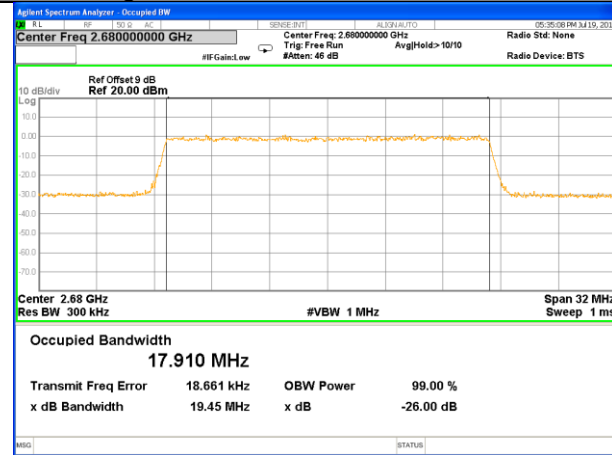

Highest Channel / 20MHz / QPSK