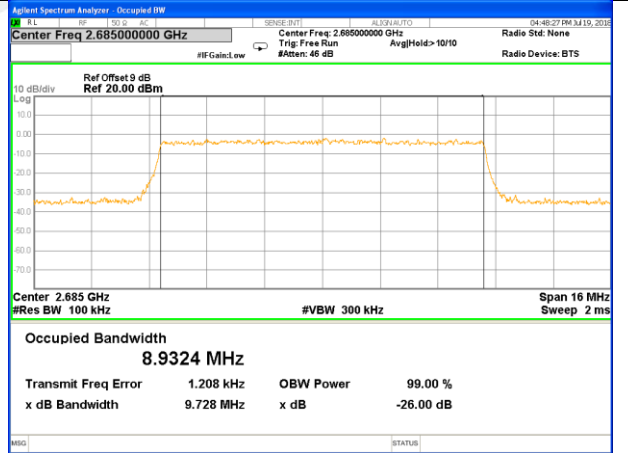

Highest Channel / 20MHz / QPSK

Highest Channel / 20MHz / 16QAM

LTE band 41

LTE band 41 (99% and -26 Bandwidth)

Lowest Channel / 5MHz / QPSK

Lowest Channel / 5MHz / 16QAM

Middle Channel / 5MHz / QPSK

Middle Channel / 5MHz / 16QAM

Highest Channel / 5MHz / QPSK

Highest Channel / 5MHz / 16QAM

LTE band 41

LTE band 41 (99% and -26 Bandwidth)

Lowest Channel / 10MHz / QPSK

Lowest Channel / 10MHz / 16QAM

Middle Channel / 10MHz / QPSK

Middle Channel / 10MHz / 16QAM

Highest Channel / 10MHz / QPSK

Highest Channel / 10MHz / 16QAM

LTE band 41

LTE band 41 (99% and -26 Bandwidth)

LTE band 41

LTE band 41 (99% and -26 Bandwidth)

Lowest Channel / 20MHz / QPSK

Lowest Channel / 20MHz / 16QAM