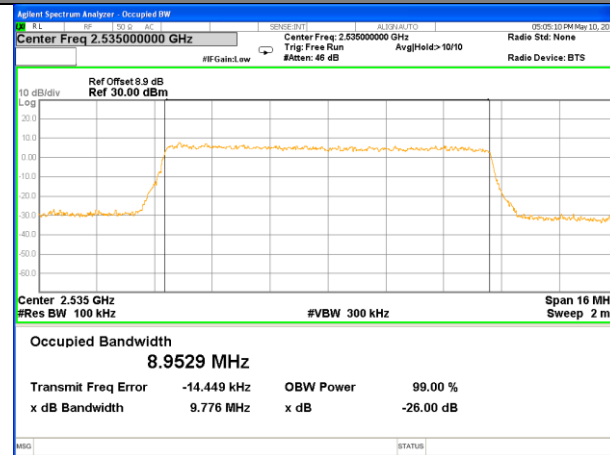

Highest Channel / 10MHz / QPSK

Highest Channel / 10MHz / 16QAM

LTE band 7

LTE band 7 (99% and -26 Bandwidth)

Lowest Channel / 5MHz / QPSK

Lowest Channel / 5MHz / 16QAM

Middle Channel / 5MHz / QPSK

Middle Channel / 5MHz / 16QAM

Highest Channel / 5MHz / QPSK

Highest Channel / 5MHz / 16QAM

LTE band 7

LTE band 7 (99% and -26 Bandwidth)

Lowest Channel / 10MHz / QPSK

Lowest Channel / 10MHz / 16QAM

Middle Channel / 10MHz / QPSK

Middle Channel / 10MHz / 16QAM

Highest Channel / 10MHz / QPSK

Highest Channel / 10MHz / 16QAM

LTE band 7

LTE band 7 (99% and -26 Bandwidth)

Lowest Channel / 15MHz / QPSK

Lowest Channel / 15MHz / 16QAM

Middle Channel / 15MHz / QPSK

Middle Channel / 15MHz / 16QAM

Highest Channel / 15MHz / QPSK

Highest Channel / 15MHz / 16QAM

LTE band 7

LTE band 7 (99% and -26 Bandwidth)

Lowest Channel / 20MHz / QPSK

Lowest Channel / 20MHz / 16QAM

Middle Channel / 20MHz / QPSK

Middle Channel / 20MHz / 16QAM