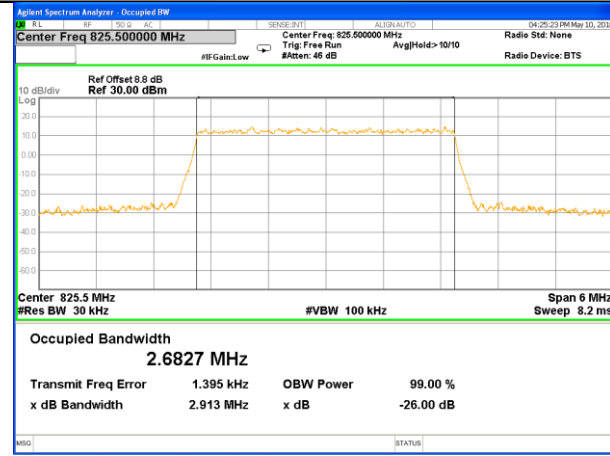

OCCUPIED BANDWIDTH LTE band 5

LTE band 5 (99% and -26 Bandwidth)

LTE band 5

LTE band 5 (99% and -26 Bandwidth)

Lowest Channel / 3MHz / QPSK

Lowest Channel / 3MHz / 16QAM

Middle Channel / 3MHz / QPSK

Middle Channel / 3MHz / 16QAM

Highest Channel / 3MHz / QPSK

Highest Channel / 3MHz / 16QAM

LTE band 5

LTE band 5 (99% and -26 Bandwidth)

Lowest Channel / 5MHz / QPSK

Lowest Channel / 5MHz / 16QAM

Middle Channel / 5MHz / QPSK

Middle Channel / 5MHz / 16QAM

Highest Channel / 5MHz / QPSK

Highest Channel / 5MHz / 16QAM

LTE band 5

LTE band 5(99% and -26 Bandwidth)

Lowest Channel / 10MHz / QPSK

Lowest Channel / 10MHz / 16QAM

Middle Channel / 10MHz / QPSK

Middle Channel / 10MHz / 16QAM