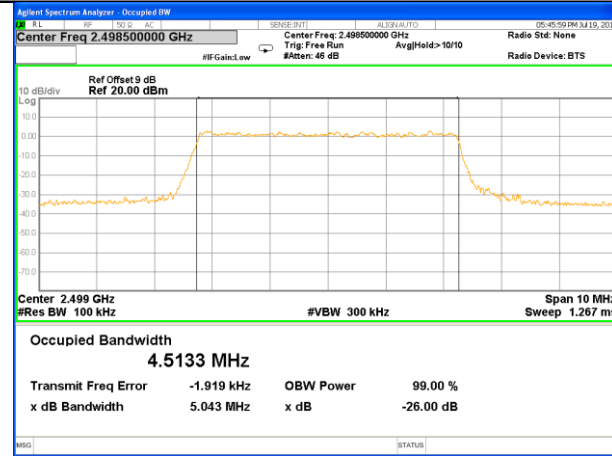

Highest Channel / 15MHz / QPSK

Highest Channel / 15MHz / 16QAM

LTE band 7

LTE band 7 (99% and -26 Bandwidth)

Lowest Channel / 20MHz / QPSK

Lowest Channel / 20MHz / 16QAM

Middle Channel / 20MHz / QPSK

Middle Channel / 20MHz / 16QAM

Highest Channel / 20MHz / QPSK

Highest Channel / 20MHz / 16QAM

LTE band 41

LTE band 41 (99% and -26 Bandwidth)

Lowest Channel / 5MHz / QPSK

Lowest Channel / 5MHz / 16QAM

Middle Channel / 5MHz / QPSK

Middle Channel / 5MHz / 16QAM

Highest Channel / 5MHz / QPSK

Highest Channel / 5MHz / 16QAM

LTE band 41

LTE band 41 (99% and -26 Bandwidth)

Lowest Channel / 10MHz / QPSK

Lowest Channel / 10MHz / 16QAM

Middle Channel / 10MHz / QPSK

Middle Channel / 10MHz / 16QAM