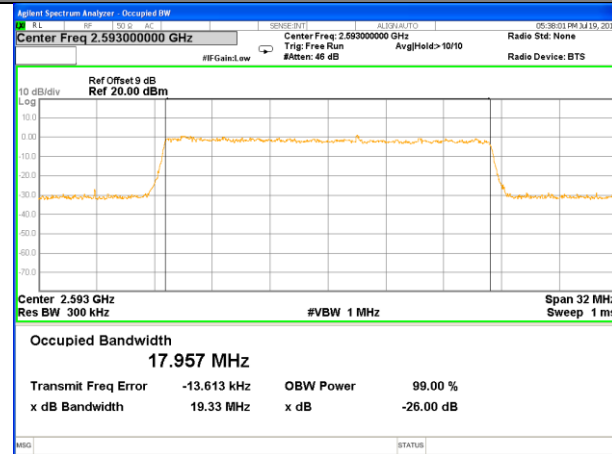

Middle Channel / 20MHz / QPSK