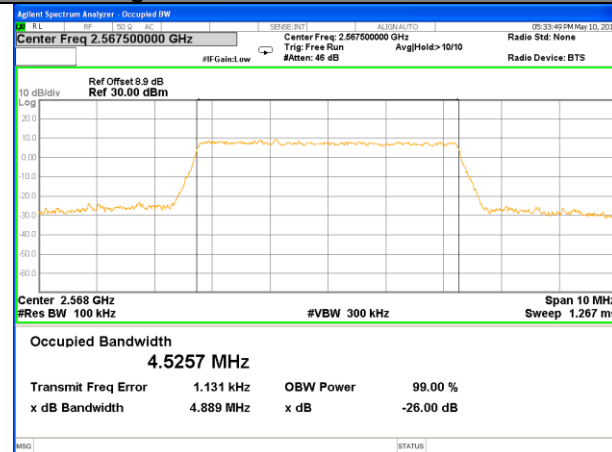

Highest Channel / 5MHz / QPSK

Highest Channel / 5MHz / 16QAM

LTE band 5

LTE band 5(99% and -26 Bandwidth)

Lowest Channel / 10MHz / QPSK

Lowest Channel / 10MHz / 16QAM

Middle Channel / 10MHz / QPSK

Middle Channel / 10MHz / 16QAM

Highest Channel / 10MHz / QPSK

Highest Channel / 10MHz / 16QAM

LTE band 7

LTE band 7 (99% and -26 Bandwidth)

Lowest Channel / 5MHz / QPSK

Lowest Channel / 5MHz / 16QAM

Middle Channel / 5MHz / QPSK

Middle Channel / 5MHz / 16QAM

Highest Channel / 5MHz / QPSK

Highest Channel / 5MHz / 16QAM

LTE band 7

LTE band 7 (99% and -26 Bandwidth)

Lowest Channel / 10MHz / QPSK

Lowest Channel / 10MHz / 16QAM

Middle Channel / 10MHz / QPSK

Middle Channel / 10MHz / 16QAM