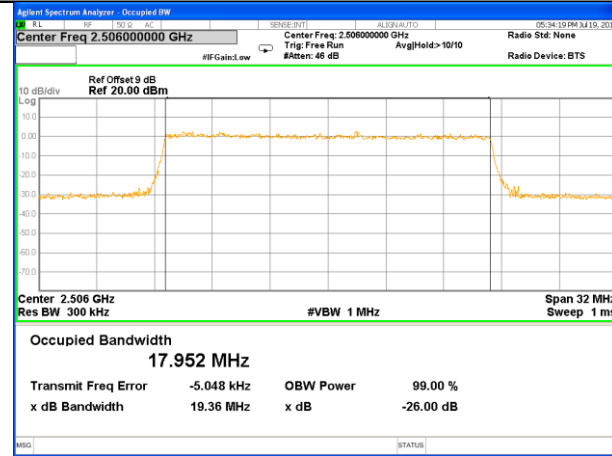

Highest Channel / 10MHz / QPSK

Highest Channel / 10MHz / 16QAM

LTE band 41

LTE band 41 (99% and -26 Bandwidth)

LTE band 41

LTE band 41 (99% and -26 Bandwidth)

Lowest Channel / 20MHz / QPSK

Lowest Channel / 20MHz / 16QAM