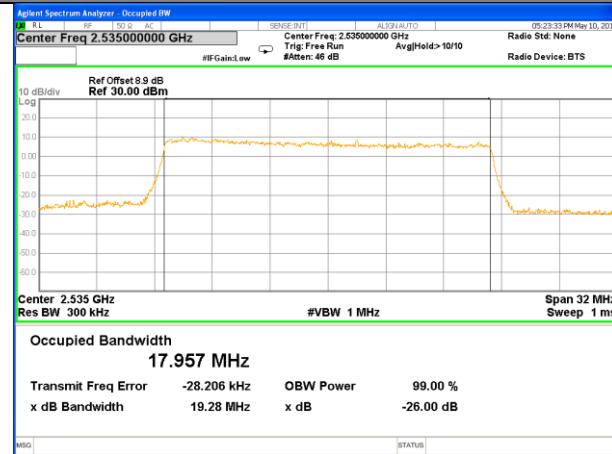

Highest Channel / 10MHz / QPSK

Highest Channel / 10MHz / 16QAM

LTE band 7

LTE band 7 (99% and -26 Bandwidth)

Lowest Channel / 15MHz / QPSK

Lowest Channel / 15MHz / 16QAM

Middle Channel / 15MHz / QPSK

Middle Channel / 15MHz / 16QAM

Highest Channel / 15MHz / QPSK

Highest Channel / 15MHz / 16QAM

LTE band 7

LTE band 7 (99% and -26 Bandwidth)

Lowest Channel / 20MHz / QPSK

Lowest Channel / 20MHz / 16QAM

Middle Channel / 20MHz / QPSK

Middle Channel / 20MHz / 16QAM

Highest Channel / 20MHz / QPSK

Highest Channel / 20MHz / 16QAM

LTE band 41

LTE band 41 (99% and -26 Bandwidth)

Lowest Channel / 5MHz / QPSK

Lowest Channel / 5MHz / 16QAM

Middle Channel / 5MHz / QPSK

Middle Channel / 5MHz / 16QAM