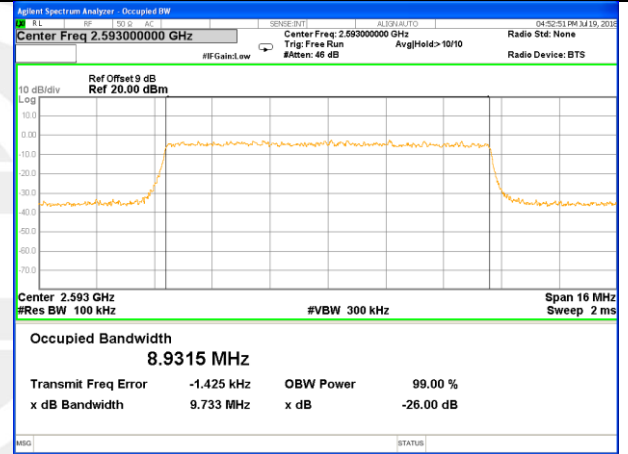

Highest Channel / 20MHz / QPSK

Highest Channel / 20MHz / 16QAM

LTE band 41

LTE band 41 (99% and -26 Bandwidth)

Lowest Channel / 5MHz / QPSK

Lowest Channel / 5MHz / 16QAM

Middle Channel / 5MHz / QPSK

Middle Channel / 5MHz / 16QAM

Highest Channel / 5MHz / QPSK

Highest Channel / 5MHz / 16QAM

LTE band 41

LTE band 41 (99% and -26 Bandwidth)

Lowest Channel / 10MHz / QPSK

Lowest Channel / 10MHz / 16QAM

Middle Channel / 10MHz / QPSK

Middle Channel / 10MHz / 16QAM

Highest Channel / 10MHz / QPSK

Highest Channel / 10MHz / 16QAM

LTE band 41

LTE band 41 (99% and -26 Bandwidth)

LTE band 41

LTE band 41 (99% and -26 Bandwidth)

Lowest Channel / 20MHz / QPSK

Lowest Channel / 20MHz / 16QAM