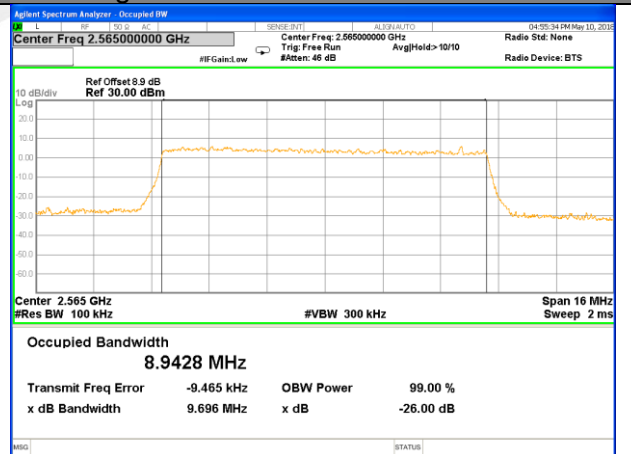

Highest Channel / 10MHz / QPSK

Highest Channel / 10MHz / 16QAM

LTE band 7

LTE band 7 (99% and -26 Bandwidth)

Lowest Channel / 5MHz / QPSK

Lowest Channel / 5MHz / 16QAM

Middle Channel / 5MHz / QPSK

Middle Channel / 5MHz / 16QAM

Highest Channel / 5MHz / QPSK

Highest Channel / 5MHz / 16QAM

LTE band 7

LTE band 7 (99% and -26 Bandwidth)

Lowest Channel / 10MHz / QPSK

Lowest Channel / 10MHz / 16QAM

Middle Channel / 10MHz / QPSK

Middle Channel / 10MHz / 16QAM

Highest Channel / 10MHz / QPSK

Highest Channel / 10MHz / 16QAM

LTE band 7

LTE band 7 (99% and -26 Bandwidth)

Lowest Channel / 15MHz / QPSK

Lowest Channel / 15MHz / 16QAM

Middle Channel / 15MHz / QPSK

Middle Channel / 15MHz / 16QAM