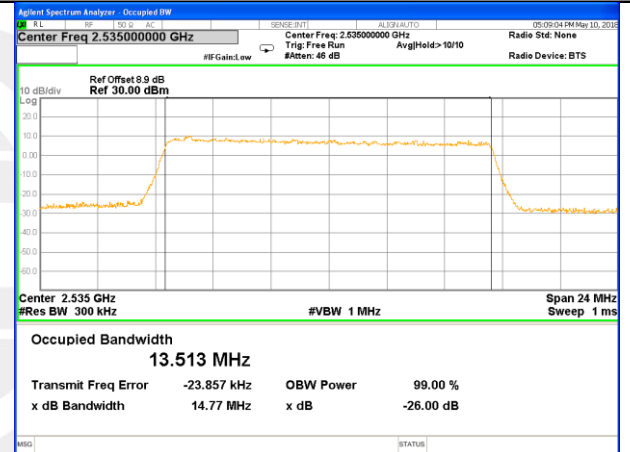

Highest Channel / 5MHz / QPSK

Highest Channel / 5MHz / 16QAM

LTE band 7

LTE band 7 (99% and -26 Bandwidth)

Lowest Channel / 10MHz / QPSK

Lowest Channel / 10MHz / 16QAM

Middle Channel / 10MHz / QPSK

Middle Channel / 10MHz / 16QAM

Highest Channel / 10MHz / QPSK

Highest Channel / 10MHz / 16QAM

LTE band 7

LTE band 7 (99% and -26 Bandwidth)

Lowest Channel / 15MHz / QPSK

Lowest Channel / 15MHz / 16QAM

Middle Channel / 15MHz / QPSK

Middle Channel / 15MHz / 16QAM

Highest Channel / 15MHz / QPSK

Highest Channel / 15MHz / 16QAM

LTE band 7

LTE band 7 (99% and -26 Bandwidth)

Lowest Channel / 20MHz / QPSK

Lowest Channel / 20MHz / 16QAM

Middle Channel / 20MHz / QPSK

Middle Channel / 20MHz / 16QAM