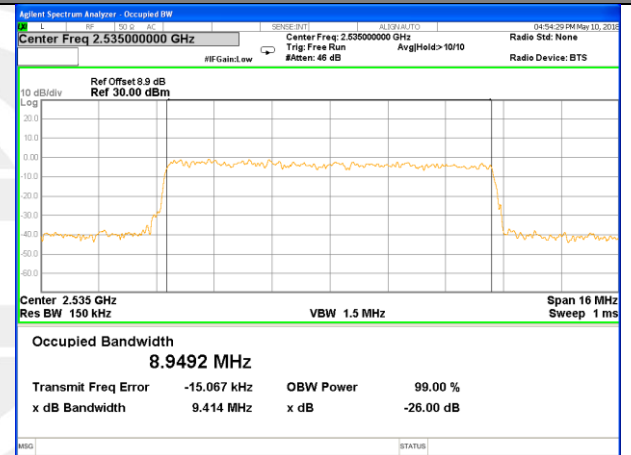

Highest Channel / 10MHz / QPSK

Highest Channel / 10MHz / 16QAM

LTE band 7

LTE band 7 (99% and -26 Bandwidth)

Lowest Channel / 5MHz / QPSK

Lowest Channel / 5MHz / 16QAM

Middle Channel / 5MHz / QPSK

Middle Channel / 5MHz / 16QAM

Highest Channel / 5MHz / QPSK

Highest Channel / 5MHz / 16QAM

LTE band 7

LTE band 7 (99% and -26 Bandwidth)

Lowest Channel / 10MHz / QPSK

Lowest Channel / 10MHz / 16QAM

Middle Channel / 10MHz / QPSK

Middle Channel / 10MHz / 16QAM

Highest Channel / 10MHz / QPSK

Highest Channel / 10MHz / 16QAM

LTE band 7

LTE band 7 (99% and -26 Bandwidth)

Lowest Channel / 15MHz / QPSK

Lowest Channel / 15MHz / 16QAM

Middle Channel / 15MHz / QPSK

Middle Channel / 15MHz / 16QAM