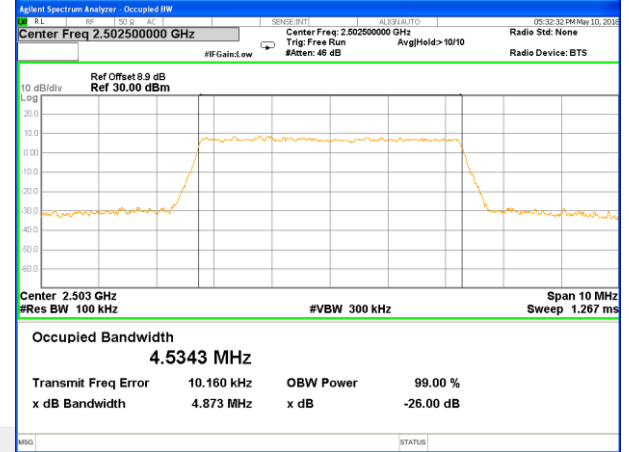

Highest Channel / 5MHz / QPSK

Highest Channel / 5MHz / 16QAM

LTE band 5

LTE band 5(99% and -26 Bandwidth)

Lowest Channel / 10MHz / QPSK

Lowest Channel / 10MHz / 16QAM

Middle Channel / 10MHz / QPSK

Middle Channel / 10MHz / 16QAM

Highest Channel / 10MHz / QPSK

Highest Channel / 10MHz / 16QAM

LTE band 7

LTE band 7 (99% and -26 Bandwidth)

Lowest Channel / 5MHz / QPSK

Lowest Channel / 5MHz / 16QAM

Middle Channel / 5MHz / QPSK

Middle Channel / 5MHz / 16QAM

Highest Channel / 5MHz / QPSK

Highest Channel / 5MHz / 16QAM

LTE band 7

LTE band 7 (99% and -26 Bandwidth)

Lowest Channel / 10MHz / QPSK

Lowest Channel / 10MHz / 16QAM

Middle Channel / 10MHz / QPSK

Middle Channel / 10MHz / 16QAM