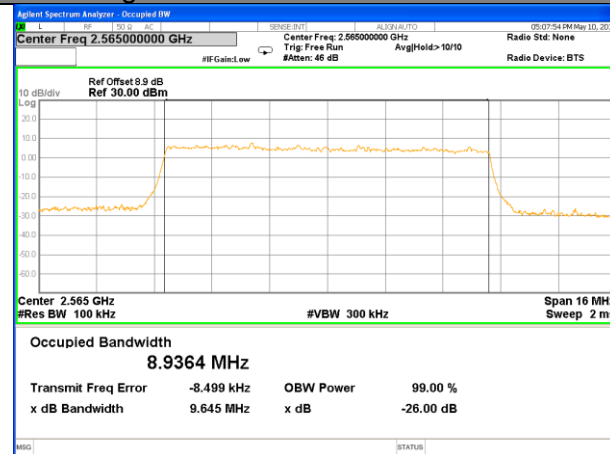

Highest Channel / 10MHz / QPSK

Highest Channel / 10MHz / 16QAM

LTE band 7

LTE band 7 (99% and -26 Bandwidth)

Lowest Channel / 5MHz / QPSK

Lowest Channel / 5MHz / 16QAM

Middle Channel / 5MHz / QPSK

Middle Channel / 5MHz / 16QAM

Highest Channel / 5MHz / QPSK

Highest Channel / 5MHz / 16QAM

LTE band 7

LTE band 7 (99% and -26 Bandwidth)

Lowest Channel / 10MHz / QPSK

Lowest Channel / 10MHz / 16QAM

Middle Channel / 10MHz / QPSK

Middle Channel / 10MHz / 16QAM

Highest Channel / 10MHz / QPSK

Highest Channel / 10MHz / 16QAM

LTE band 7

LTE band 7 (99% and -26 Bandwidth)

Lowest Channel / 15MHz / QPSK

Lowest Channel / 15MHz / 16QAM

Middle Channel / 15MHz / QPSK

Middle Channel / 15MHz / 16QAM

Highest Channel / 15MHz / QPSK

Highest Channel / 15MHz / 16QAM

LTE band 7

LTE band 7 (99% and -26 Bandwidth)

Lowest Channel / 20MHz / QPSK

Lowest Channel / 20MHz / 16QAM

Middle Channel / 20MHz / QPSK

Middle Channel / 20MHz / 16QAM