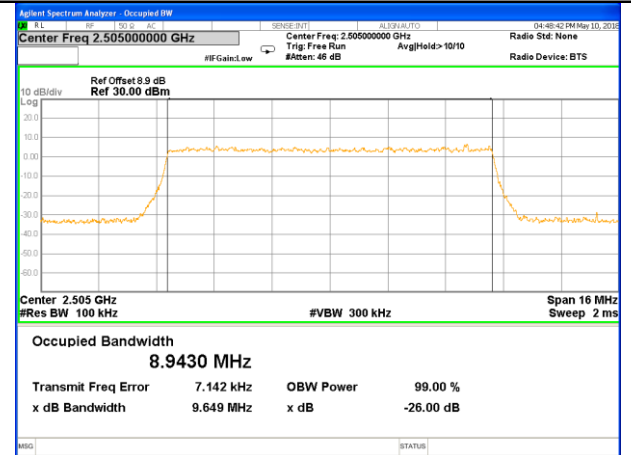

Highest Channel / 10MHz / QPSK

Highest Channel / 10MHz / 16QAM

LTE band 7

LTE band 7 (99% and -26 Bandwidth)

Lowest Channel / 5MHz / QPSK

Lowest Channel / 5MHz / 16QAM

Middle Channel / 5MHz / QPSK

Middle Channel / 5MHz / 16QAM

Highest Channel / 5MHz / QPSK

Highest Channel / 5MHz / 16QAM

LTE band 7

LTE band 7 (99% and -26 Bandwidth)

Lowest Channel / 10MHz / QPSK

Lowest Channel / 10MHz / 16QAM

Middle Channel / 10MHz / QPSK

Middle Channel / 10MHz / 16QAM

Highest Channel / 10MHz / QPSK

Highest Channel / 10MHz / 16QAM

LTE band 7

LTE band 7 (99% and -26 Bandwidth)

Lowest Channel / 15MHz / QPSK

Lowest Channel / 15MHz / 16QAM

Middle Channel / 15MHz / QPSK

Middle Channel / 15MHz / 16QAM