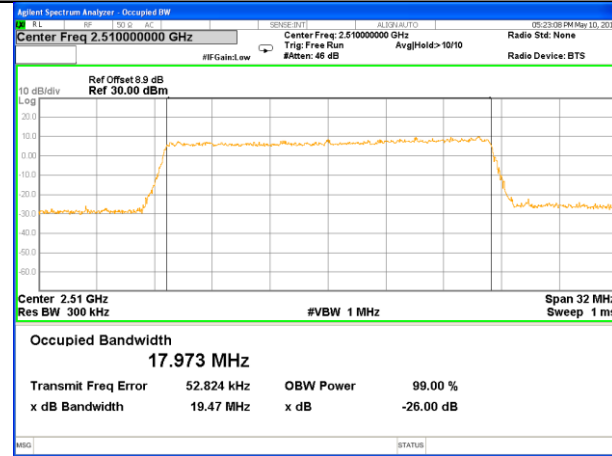

Highest Channel / 10MHz / QPSK

Highest Channel / 10MHz / 16QAM

LTE band 7

LTE band 7 (99% and -26 Bandwidth)

Lowest Channel / 15MHz / QPSK

Lowest Channel / 15MHz / 16QAM

Middle Channel / 15MHz / QPSK

Middle Channel / 15MHz / 16QAM

Highest Channel / 15MHz / QPSK

Highest Channel / 15MHz / 16QAM

LTE band 7

LTE band 7 (99% and -26 Bandwidth)

Lowest Channel / 20MHz / QPSK

Lowest Channel / 20MHz / 16QAM

Middle Channel / 20MHz / QPSK

Middle Channel / 20MHz / 16QAM

Highest Channel / 20MHz / QPSK

Highest Channel / 20MHz / 16QAM

LTE band 41

LTE band 41 (99% and -26 Bandwidth)

Lowest Channel / 5MHz / QPSK

Lowest Channel / 5MHz / 16QAM

Middle Channel / 5MHz / QPSK

Middle Channel / 5MHz / 16QAM