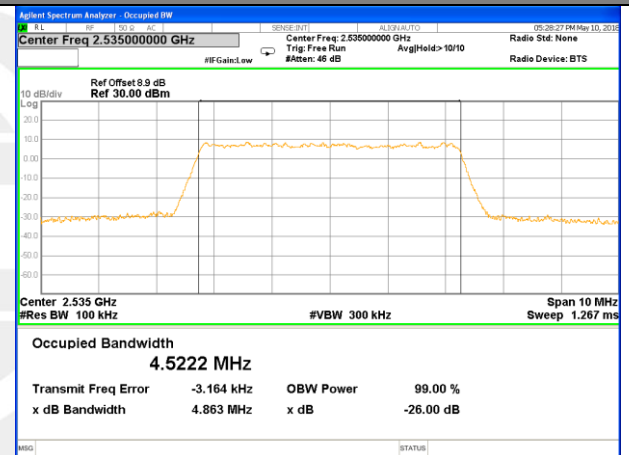

Highest Channel / 5MHz / QPSK

Highest Channel / 5MHz / 16QAM

LTE band 5

LTE band 5(99% and -26 Bandwidth)

Lowest Channel / 10MHz / QPSK

Lowest Channel / 10MHz / 16QAM

Middle Channel / 10MHz / QPSK

Middle Channel / 10MHz / 16QAM

Highest Channel / 10MHz / QPSK

Highest Channel / 10MHz / 16QAM

LTE band 7

LTE band 7 (99% and -26 Bandwidth)

Lowest Channel / 5MHz / QPSK

Lowest Channel / 5MHz / 16QAM

Middle Channel / 5MHz / QPSK

Middle Channel / 5MHz / 16QAM

Highest Channel / 5MHz / QPSK

Highest Channel / 5MHz / 16QAM

LTE band 7

LTE band 7 (99% and -26 Bandwidth)

Lowest Channel / 10MHz / QPSK

Lowest Channel / 10MHz / 16QAM

Middle Channel / 10MHz / QPSK

Middle Channel / 10MHz / 16QAM