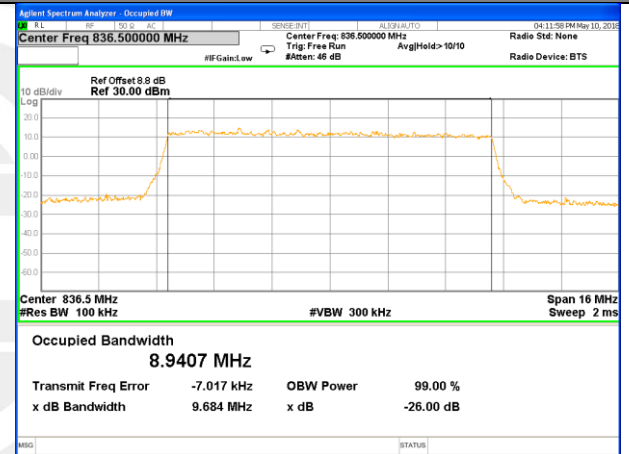

Highest Channel / 3MHz / QPSK

Highest Channel / 3MHz / 16QAM

LTE band 5

LTE band 5 (99% and -26 Bandwidth)

Lowest Channel / 5MHz / QPSK

Lowest Channel / 5MHz / 16QAM

Middle Channel / 5MHz / QPSK

Middle Channel / 5MHz / 16QAM

Highest Channel / 5MHz / QPSK

Highest Channel / 5MHz / 16QAM

LTE band 5

LTE band 5(99% and -26 Bandwidth)

Lowest Channel / 10MHz / QPSK

Lowest Channel / 10MHz / 16QAM

Middle Channel / 10MHz / QPSK

Middle Channel / 10MHz / 16QAM

Highest Channel / 10MHz / QPSK

Highest Channel / 10MHz / 16QAM

LTE band 7

LTE band 7 (99% and -26 Bandwidth)

Lowest Channel / 5MHz / QPSK

Lowest Channel / 5MHz / 16QAM

Middle Channel / 5MHz / QPSK

Middle Channel / 5MHz / 16QAM