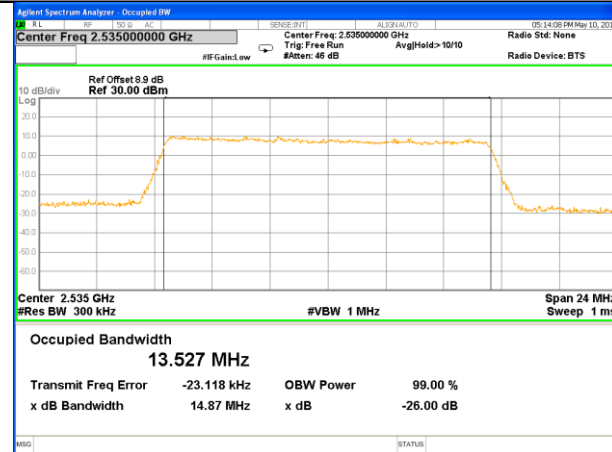

Highest Channel / 5MHz / QPSK

Highest Channel / 5MHz / 16QAM

LTE band 7

LTE band 7 (99% and -26 Bandwidth)

Lowest Channel / 10MHz / QPSK

Lowest Channel / 10MHz / 16QAM

Middle Channel / 10MHz / QPSK

Middle Channel / 10MHz / 16QAM

Highest Channel / 10MHz / QPSK

Highest Channel / 10MHz / 16QAM

LTE band 7

LTE band 7 (99% and -26 Bandwidth)

Lowest Channel / 15MHz / QPSK

Lowest Channel / 15MHz / 16QAM

Middle Channel / 15MHz / QPSK

Middle Channel / 15MHz / 16QAM

Highest Channel / 15MHz / QPSK

Highest Channel / 15MHz / 16QAM

LTE band 7

LTE band 7 (99% and -26 Bandwidth)

Lowest Channel / 20MHz / QPSK

Lowest Channel / 20MHz / 16QAM

Middle Channel / 20MHz / QPSK

Middle Channel / 20MHz / 16QAM