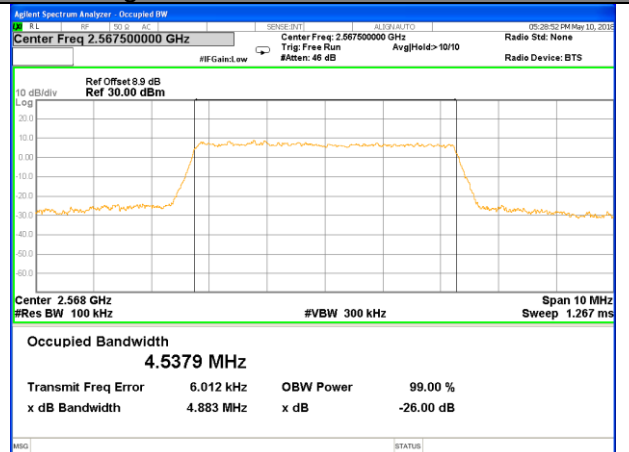

Highest Channel / 5MHz / QPSK

Highest Channel / 5MHz / 16QAM

LTE band 5

LTE band 5(99% and -26 Bandwidth)

Lowest Channel / 10MHz / QPSK

Lowest Channel / 10MHz / 16QAM

Middle Channel / 10MHz / QPSK

Middle Channel / 10MHz / 16QAM

Highest Channel / 10MHz / QPSK

Highest Channel / 10MHz / 16QAM

LTE band 7

LTE band 7 (99% and -26 Bandwidth)

Lowest Channel / 5MHz / QPSK

Lowest Channel / 5MHz / 16QAM

Middle Channel / 5MHz / QPSK

Middle Channel / 5MHz / 16QAM

Highest Channel / 5MHz / QPSK

Highest Channel / 5MHz / 16QAM

LTE band 7

LTE band 7 (99% and -26 Bandwidth)

Lowest Channel / 10MHz / QPSK

Lowest Channel / 10MHz / 16QAM

Middle Channel / 10MHz / QPSK

Middle Channel / 10MHz / 16QAM