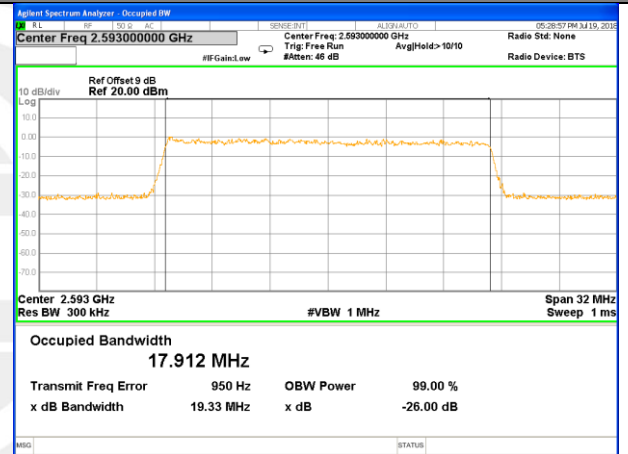

Middle Channel / 20MHz / 16QAM