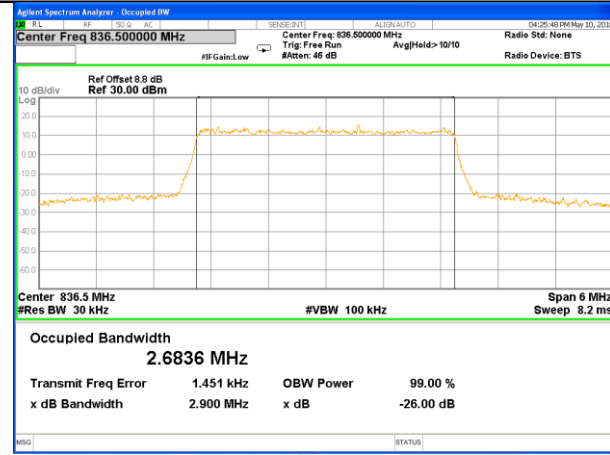

OCCUPIED BANDWIDTH LTE band 5

LTE band 5 (99% and -26 Bandwidth)

LTE band 5

LTE band 5 (99% and -26 Bandwidth)

Lowest Channel / 3MHz / QPSK

Lowest Channel / 3MHz / 16QAM

Middle Channel / 3MHz / QPSK

Middle Channel / 3MHz / 16QAM

Highest Channel / 3MHz / QPSK

Highest Channel / 3MHz / 16QAM

LTE band 5

LTE band 5 (99% and -26 Bandwidth)

Lowest Channel / 5MHz / QPSK

Lowest Channel / 5MHz / 16QAM

Middle Channel / 5MHz / QPSK

Middle Channel / 5MHz / 16QAM

Highest Channel / 5MHz / QPSK

Highest Channel / 5MHz / 16QAM

LTE band 5

LTE band 5(99% and -26 Bandwidth)

Lowest Channel / 10MHz / QPSK

Lowest Channel / 10MHz / 16QAM

Middle Channel / 10MHz / QPSK

Middle Channel / 10MHz / 16QAM