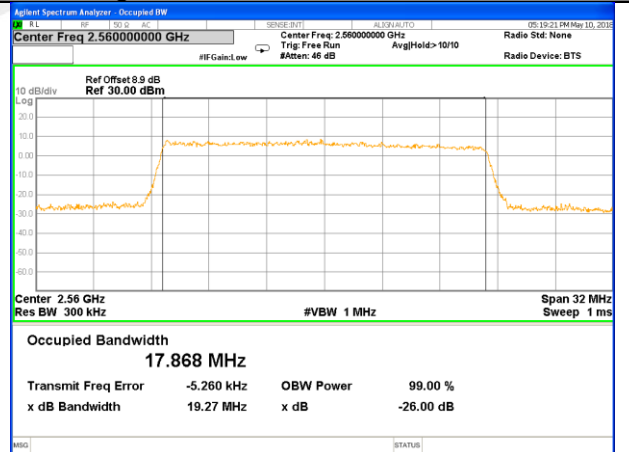

Highest Channel / 10MHz / QPSK

Highest Channel / 10MHz / 16QAM

LTE band 7

LTE band 7 (99% and -26 Bandwidth)

Lowest Channel / 15MHz / QPSK

Lowest Channel / 15MHz / 16QAM

Middle Channel / 15MHz / QPSK

Middle Channel / 15MHz / 16QAM

Highest Channel / 15MHz / QPSK

Highest Channel / 15MHz / 16QAM

LTE band 7

LTE band 7 (99% and -26 Bandwidth)

Lowest Channel / 20MHz / QPSK

Lowest Channel / 20MHz / 16QAM

Middle Channel / 20MHz / QPSK

Middle Channel / 20MHz / 16QAM

Highest Channel / 20MHz / QPSK

Highest Channel / 20MHz / 16QAM

LTE band 41

LTE band 41 (99% and -26 Bandwidth)

Lowest Channel / 5MHz / QPSK

Lowest Channel / 5MHz / 16QAM

Middle Channel / 5MHz / QPSK

Middle Channel / 5MHz / 16QAM