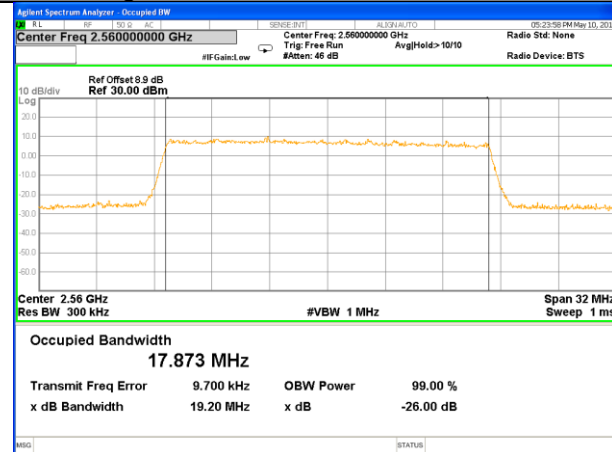

Highest Channel / 10MHz / QPSK

Highest Channel / 10MHz / 16QAM

LTE band 7

LTE band 7 (99% and -26 Bandwidth)

Lowest Channel / 15MHz / QPSK

Lowest Channel / 15MHz / 16QAM

Middle Channel / 15MHz / QPSK

Middle Channel / 15MHz / 16QAM

Highest Channel / 15MHz / QPSK

Highest Channel / 15MHz / 16QAM

LTE band 7

LTE band 7 (99% and -26 Bandwidth)

Lowest Channel / 20MHz / QPSK

Lowest Channel / 20MHz / 16QAM

Middle Channel / 20MHz / QPSK

Middle Channel / 20MHz / 16QAM

Highest Channel / 20MHz / QPSK

Highest Channel / 20MHz / 16QAM

LTE band 41

LTE band 41 (99% and -26 Bandwidth)

Lowest Channel / 5MHz / QPSK

Lowest Channel / 5MHz / 16QAM

Middle Channel / 5MHz / QPSK

Middle Channel / 5MHz / 16QAM