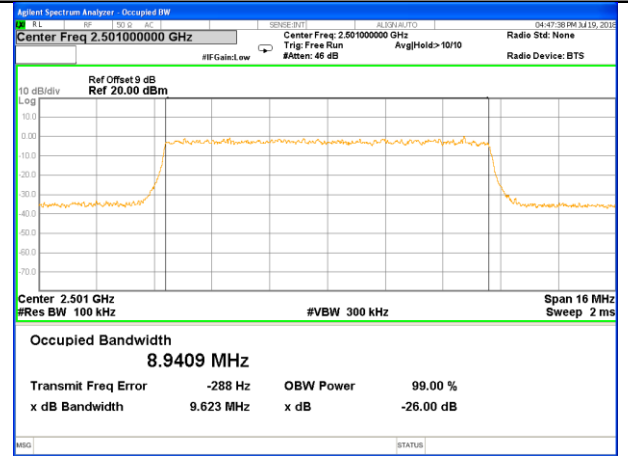

Highest Channel / 20MHz / QPSK

Highest Channel / 20MHz / 16QAM

LTE band 41

LTE band 41 (99% and -26 Bandwidth)

Lowest Channel / 5MHz / QPSK

Lowest Channel / 5MHz / 16QAM

Middle Channel / 5MHz / QPSK

Middle Channel / 5MHz / 16QAM

Highest Channel / 5MHz / QPSK

Highest Channel / 5MHz / 16QAM

LTE band 41

LTE band 41 (99% and -26 Bandwidth)

Lowest Channel / 10MHz / QPSK

Lowest Channel / 10MHz / 16QAM

Middle Channel / 10MHz / QPSK

Middle Channel / 10MHz / 16QAM

Highest Channel / 10MHz / QPSK

Highest Channel / 10MHz / 16QAM

LTE band 41

LTE band 41 (99% and -26 Bandwidth)

LTE band 41

LTE band 41 (99% and -26 Bandwidth)

Lowest Channel / 20MHz / QPSK

Lowest Channel / 20MHz / 16QAM