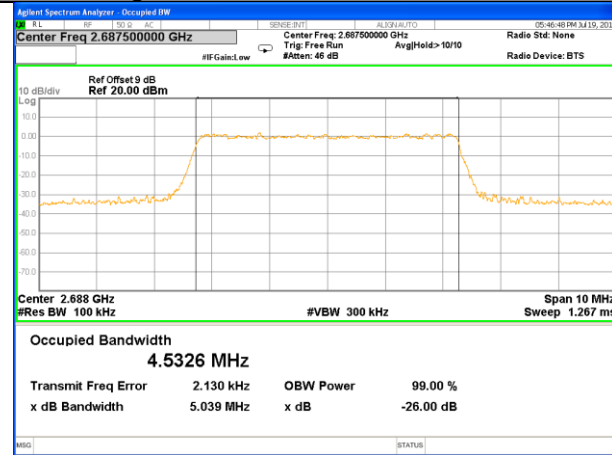

Highest Channel / 15MHz / QPSK

Highest Channel / 15MHz / 16QAM

LTE band 7

LTE band 7 (99% and -26 Bandwidth)

Lowest Channel / 20MHz / QPSK

Lowest Channel / 20MHz / 16QAM

Middle Channel / 20MHz / QPSK

Middle Channel / 20MHz / 16QAM

Highest Channel / 20MHz / QPSK

Highest Channel / 20MHz / 16QAM

LTE band 41

LTE band 41 (99% and -26 Bandwidth)

Lowest Channel / 5MHz / QPSK

Lowest Channel / 5MHz / 16QAM

Middle Channel / 5MHz / QPSK

Middle Channel / 5MHz / 16QAM

Highest Channel / 5MHz / QPSK

Highest Channel / 5MHz / 16QAM

LTE band 41

LTE band 41 (99% and -26 Bandwidth)

Lowest Channel / 10MHz / QPSK

Lowest Channel / 10MHz / 16QAM

Middle Channel / 10MHz / QPSK

Middle Channel / 10MHz / 16QAM