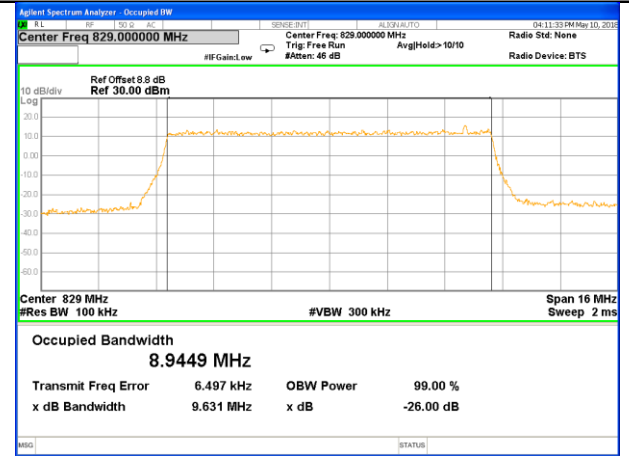

Highest Channel / 3MHz / QPSK

Highest Channel / 3MHz / 16QAM

LTE band 5

LTE band 5 (99% and -26 Bandwidth)

Lowest Channel / 5MHz / QPSK

Lowest Channel / 5MHz / 16QAM

Middle Channel / 5MHz / QPSK

Middle Channel / 5MHz / 16QAM

Highest Channel / 5MHz / QPSK

Highest Channel / 5MHz / 16QAM

LTE band 5

LTE band 5(99% and -26 Bandwidth)

Lowest Channel / 10MHz / QPSK

Lowest Channel / 10MHz / 16QAM

Middle Channel / 10MHz / QPSK

Middle Channel / 10MHz / 16QAM

Highest Channel / 10MHz / QPSK

Highest Channel / 10MHz / 16QAM

LTE band 7

LTE band 7 (99% and -26 Bandwidth)

Lowest Channel / 5MHz / QPSK

Lowest Channel / 5MHz / 16QAM

Middle Channel / 5MHz / QPSK

Middle Channel / 5MHz / 16QAM

Highest Channel / 5MHz / QPSK

Highest Channel / 5MHz / 16QAM

LTE band 7

LTE band 7 (99% and -26 Bandwidth)

Lowest Channel / 10MHz / QPSK

Lowest Channel / 10MHz / 16QAM

Middle Channel / 10MHz / QPSK

Middle Channel / 10MHz / 16QAM