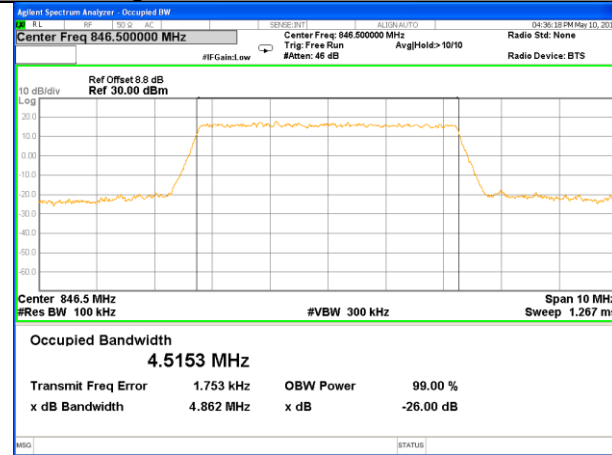

OCCUPIED BANDWIDTH LTE band 5

LTE band 5 (99% and -26 Bandwidth)

LTE band 5

LTE band 5 (99% and -26 Bandwidth)

Lowest Channel / 3MHz / QPSK

Lowest Channel / 3MHz / 16QAM

Middle Channel / 3MHz / QPSK

Middle Channel / 3MHz / 16QAM

Highest Channel / 3MHz / QPSK

Highest Channel / 3MHz / 16QAM

LTE band 5

LTE band 5 (99% and -26 Bandwidth)

Lowest Channel / 5MHz / QPSK

Lowest Channel / 5MHz / 16QAM

Middle Channel / 5MHz / QPSK

Middle Channel / 5MHz / 16QAM

Highest Channel / 5MHz / QPSK

Highest Channel / 5MHz / 16QAM

LTE band 5

LTE band 5(99% and -26 Bandwidth)

Lowest Channel / 10MHz / QPSK

Lowest Channel / 10MHz / 16QAM

Middle Channel / 10MHz / QPSK

Middle Channel / 10MHz / 16QAM

Highest Channel / 10MHz / QPSK

Highest Channel / 10MHz / 16QAM

LTE band 7

LTE band 7 (99% and -26 Bandwidth)

Lowest Channel / 5MHz / QPSK

Lowest Channel / 5MHz / 16QAM

Middle Channel / 5MHz / QPSK

Middle Channel / 5MHz / 16QAM