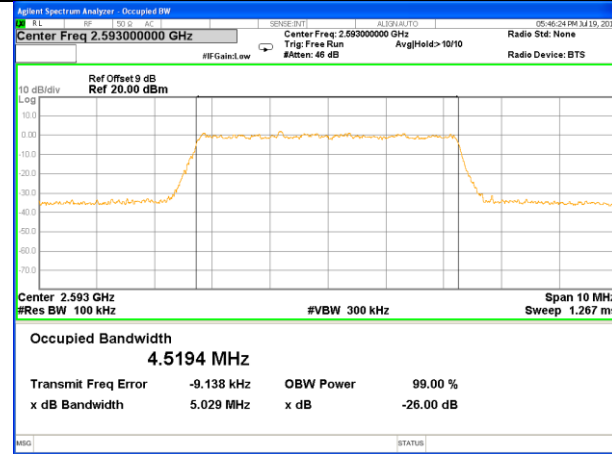

Highest Channel / 15MHz / QPSK

Highest Channel / 15MHz / 16QAM

LTE band 7

LTE band 7 (99% and -26 Bandwidth)

Lowest Channel / 20MHz / QPSK

Lowest Channel / 20MHz / 16QAM

Middle Channel / 20MHz / QPSK

Middle Channel / 20MHz / 16QAM

Highest Channel / 20MHz / QPSK

Highest Channel / 20MHz / 16QAM

LTE band 41

LTE band 41 (99% and -26 Bandwidth)

Lowest Channel / 5MHz / QPSK

Lowest Channel / 5MHz / 16QAM

Middle Channel / 5MHz / QPSK

Middle Channel / 5MHz / 16QAM

Highest Channel / 5MHz / QPSK

Highest Channel / 5MHz / 16QAM

LTE band 41

LTE band 41 (99% and -26 Bandwidth)

Lowest Channel / 10MHz / QPSK

Lowest Channel / 10MHz / 16QAM

Middle Channel / 10MHz / QPSK

Middle Channel / 10MHz / 16QAM