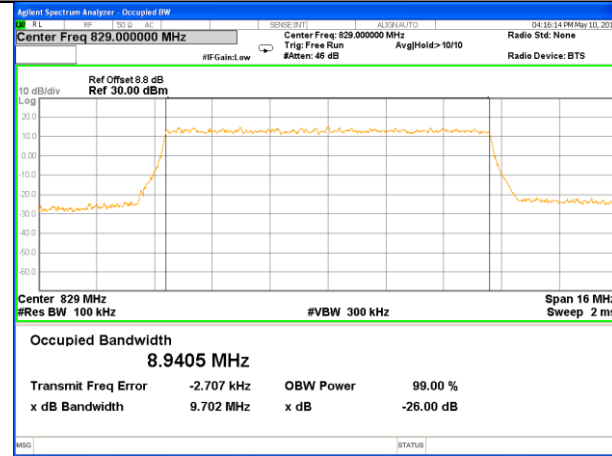

Highest Channel / 3MHz / QPSK

Highest Channel / 3MHz / 16QAM

LTE band 5

LTE band 5 (99% and -26 Bandwidth)

Lowest Channel / 5MHz / QPSK

Lowest Channel / 5MHz / 16QAM

Middle Channel / 5MHz / QPSK

Middle Channel / 5MHz / 16QAM

Highest Channel / 5MHz / QPSK

Highest Channel / 5MHz / 16QAM

LTE band 5

LTE band 5(99% and -26 Bandwidth)

Lowest Channel / 10MHz / QPSK

Lowest Channel / 10MHz / 16QAM

Middle Channel / 10MHz / QPSK

Middle Channel / 10MHz / 16QAM

Highest Channel / 10MHz / QPSK

Highest Channel / 10MHz / 16QAM

LTE band 7

LTE band 7 (99% and -26 Bandwidth)

Lowest Channel / 5MHz / QPSK

Lowest Channel / 5MHz / 16QAM

Middle Channel / 5MHz / QPSK

Middle Channel / 5MHz / 16QAM