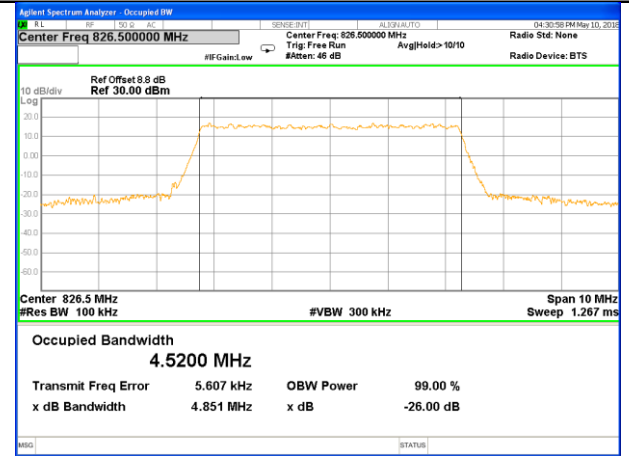

OCCUPIED BANDWIDTH LTE band 5

LTE band 5 (99% and -26 Bandwidth)

LTE band 5

LTE band 5 (99% and -26 Bandwidth)

Lowest Channel / 3MHz / QPSK

Lowest Channel / 3MHz / 16QAM

Middle Channel / 3MHz / QPSK

Middle Channel / 3MHz / 16QAM

Highest Channel / 3MHz / QPSK

Highest Channel / 3MHz / 16QAM

LTE band 5

LTE band 5 (99% and -26 Bandwidth)

Lowest Channel / 5MHz / QPSK

Lowest Channel / 5MHz / 16QAM

Middle Channel / 5MHz / QPSK

Middle Channel / 5MHz / 16QAM

Highest Channel / 5MHz / QPSK

Highest Channel / 5MHz / 16QAM

LTE band 5

LTE band 5(99% and -26 Bandwidth)

Lowest Channel / 10MHz / QPSK

Lowest Channel / 10MHz / 16QAM

Middle Channel / 10MHz / QPSK

Middle Channel / 10MHz / 16QAM