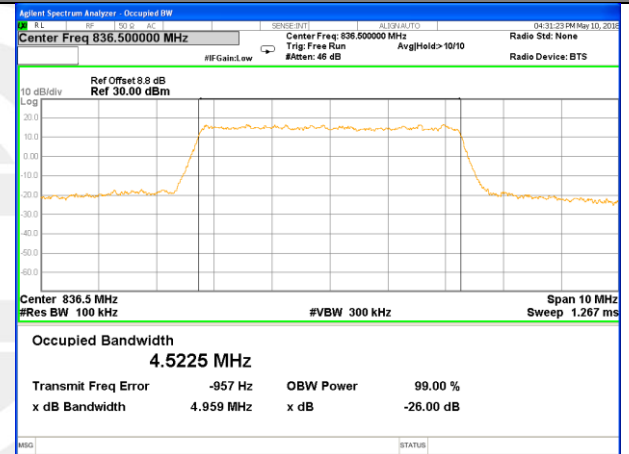

OCCUPIED BANDWIDTH LTE band 5

LTE band 5 (99% and -26 Bandwidth)

LTE band 5

LTE band 5 (99% and -26 Bandwidth)

Lowest Channel / 3MHz / QPSK

Lowest Channel / 3MHz / 16QAM

Middle Channel / 3MHz / QPSK

Middle Channel / 3MHz / 16QAM

Highest Channel / 3MHz / QPSK

Highest Channel / 3MHz / 16QAM

LTE band 5

LTE band 5 (99% and -26 Bandwidth)

Lowest Channel / 5MHz / QPSK

Lowest Channel / 5MHz / 16QAM

Middle Channel / 5MHz / QPSK

Middle Channel / 5MHz / 16QAM

Highest Channel / 5MHz / QPSK

Highest Channel / 5MHz / 16QAM

LTE band 5

LTE band 5(99% and -26 Bandwidth)

Lowest Channel / 10MHz / QPSK

Lowest Channel / 10MHz / 16QAM

Middle Channel / 10MHz / QPSK

Middle Channel / 10MHz / 16QAM

Highest Channel / 10MHz / QPSK

Highest Channel / 10MHz / 16QAM

LTE band 7

LTE band 7 (99% and -26 Bandwidth)

Lowest Channel / 5MHz / QPSK

Lowest Channel / 5MHz / 16QAM

Middle Channel / 5MHz / QPSK

Middle Channel / 5MHz / 16QAM