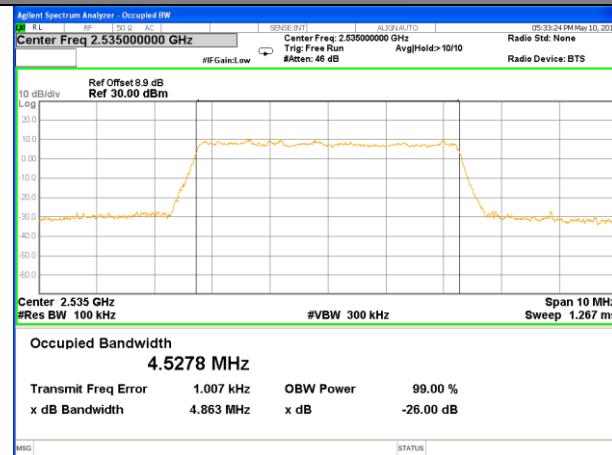

Highest Channel / 5MHz / QPSK

Highest Channel / 5MHz / 16QAM

LTE band 5

LTE band 5(99% and -26 Bandwidth)

Lowest Channel / 10MHz / QPSK

Lowest Channel / 10MHz / 16QAM

Middle Channel / 10MHz / QPSK

Middle Channel / 10MHz / 16QAM

Highest Channel / 10MHz / QPSK

Highest Channel / 10MHz / 16QAM

LTE band 7

LTE band 7 (99% and -26 Bandwidth)

Lowest Channel / 5MHz / QPSK

Lowest Channel / 5MHz / 16QAM

Middle Channel / 5MHz / QPSK

Middle Channel / 5MHz / 16QAM

Highest Channel / 5MHz / QPSK

Highest Channel / 5MHz / 16QAM

LTE band 7

LTE band 7 (99% and -26 Bandwidth)

Lowest Channel / 10MHz / QPSK

Lowest Channel / 10MHz / 16QAM

Middle Channel / 10MHz / QPSK

Middle Channel / 10MHz / 16QAM