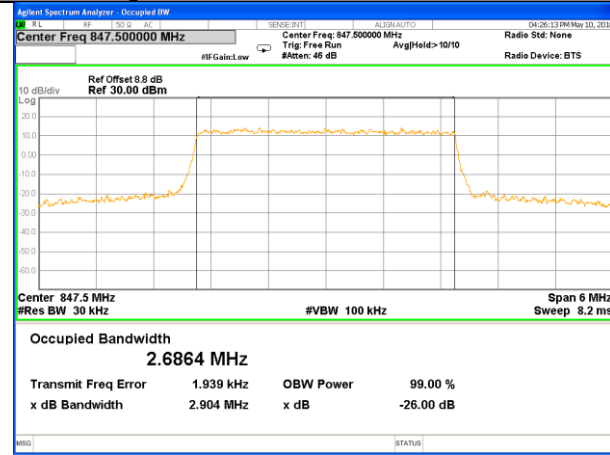

OCCUPIED BANDWIDTH LTE band 5

LTE band 5 (99% and -26 Bandwidth)

LTE band 5

LTE band 5 (99% and -26 Bandwidth)

Lowest Channel / 3MHz / QPSK

Lowest Channel / 3MHz / 16QAM

Middle Channel / 3MHz / QPSK

Middle Channel / 3MHz / 16QAM

Highest Channel / 3MHz / QPSK

Highest Channel / 3MHz / 16QAM

LTE band 5

LTE band 5 (99% and -26 Bandwidth)

Lowest Channel / 5MHz / QPSK

Lowest Channel / 5MHz / 16QAM

Middle Channel / 5MHz / QPSK

Middle Channel / 5MHz / 16QAM

Highest Channel / 5MHz / QPSK

Highest Channel / 5MHz / 16QAM

LTE band 5

LTE band 5(99% and -26 Bandwidth)

Lowest Channel / 10MHz / QPSK

Lowest Channel / 10MHz / 16QAM

Middle Channel / 10MHz / QPSK

Middle Channel / 10MHz / 16QAM