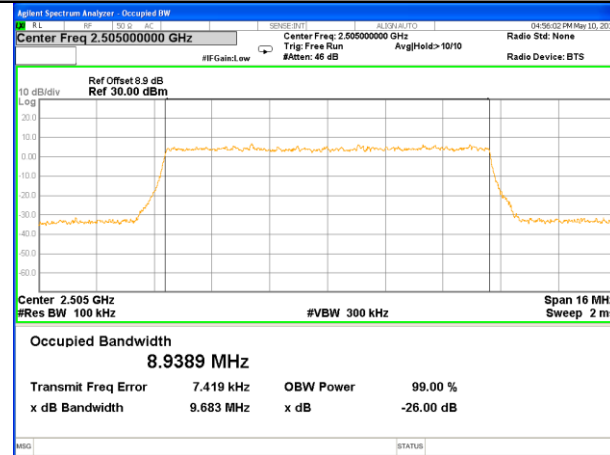

Highest Channel / 10MHz / QPSK

Highest Channel / 10MHz / 16QAM

LTE band 7

LTE band 7 (99% and -26 Bandwidth)

Lowest Channel / 5MHz / QPSK

Lowest Channel / 5MHz / 16QAM

Middle Channel / 5MHz / QPSK

Middle Channel / 5MHz / 16QAM

Highest Channel / 5MHz / QPSK

Highest Channel / 5MHz / 16QAM

LTE band 7

LTE band 7 (99% and -26 Bandwidth)

Lowest Channel / 10MHz / QPSK

Lowest Channel / 10MHz / 16QAM

Middle Channel / 10MHz / QPSK

Middle Channel / 10MHz / 16QAM

Highest Channel / 10MHz / QPSK

Highest Channel / 10MHz / 16QAM

LTE band 7

LTE band 7 (99% and -26 Bandwidth)

Lowest Channel / 15MHz / QPSK

Lowest Channel / 15MHz / 16QAM

Middle Channel / 15MHz / QPSK

Middle Channel / 15MHz / 16QAM