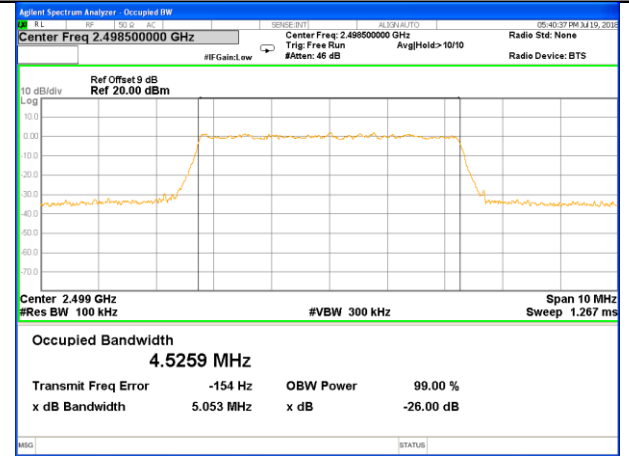

Highest Channel / 15MHz / QPSK

Highest Channel / 15MHz / 16QAM

LTE band 7

LTE band 7 (99% and -26 Bandwidth)

Lowest Channel / 20MHz / QPSK

Lowest Channel / 20MHz / 16QAM

Middle Channel / 20MHz / QPSK

Middle Channel / 20MHz / 16QAM

Highest Channel / 20MHz / QPSK

Highest Channel / 20MHz / 16QAM

LTE band 41

LTE band 41 (99% and -26 Bandwidth)

Lowest Channel / 5MHz / QPSK

Lowest Channel / 5MHz / 16QAM

Middle Channel / 5MHz / QPSK

Middle Channel / 5MHz / 16QAM

Highest Channel / 5MHz / QPSK

Highest Channel / 5MHz / 16QAM

LTE band 41

LTE band 41 (99% and -26 Bandwidth)

Lowest Channel / 10MHz / QPSK

Lowest Channel / 10MHz / 16QAM

Middle Channel / 10MHz / QPSK

Middle Channel / 10MHz / 16QAM