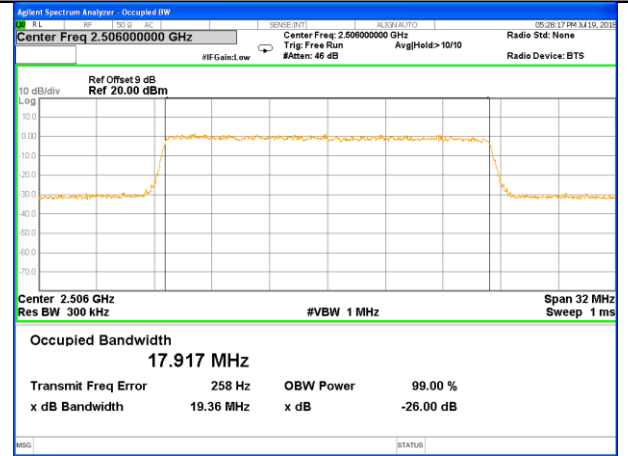

Highest Channel / 10MHz / QPSK

Highest Channel / 10MHz / 16QAM

LTE band 41

LTE band 41 (99% and -26 Bandwidth)

LTE band 41

LTE band 41 (99% and -26 Bandwidth)

Lowest Channel / 20MHz / QPSK

Lowest Channel / 20MHz / 16QAM