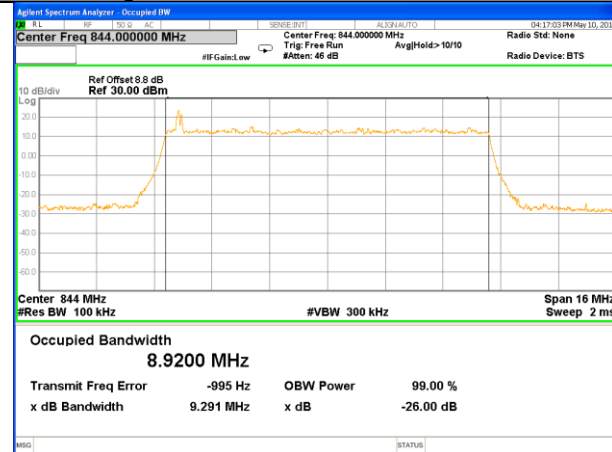

Highest Channel / 3MHz / QPSK

Highest Channel / 3MHz / 16QAM

LTE band 5

LTE band 5 (99% and -26 Bandwidth)

Lowest Channel / 5MHz / QPSK

Lowest Channel / 5MHz / 16QAM

Middle Channel / 5MHz / QPSK

Middle Channel / 5MHz / 16QAM

Highest Channel / 5MHz / QPSK

Highest Channel / 5MHz / 16QAM

LTE band 5

LTE band 5(99% and -26 Bandwidth)

Lowest Channel / 10MHz / QPSK

Lowest Channel / 10MHz / 16QAM

Middle Channel / 10MHz / QPSK

Middle Channel / 10MHz / 16QAM

Highest Channel / 10MHz / QPSK

Highest Channel / 10MHz / 16QAM

LTE band 7

LTE band 7 (99% and -26 Bandwidth)

Lowest Channel / 5MHz / QPSK

Lowest Channel / 5MHz / 16QAM

Middle Channel / 5MHz / QPSK

Middle Channel / 5MHz / 16QAM

Highest Channel / 5MHz / QPSK

Highest Channel / 5MHz / 16QAM

LTE band 7

LTE band 7 (99% and -26 Bandwidth)

Lowest Channel / 10MHz / QPSK

Lowest Channel / 10MHz / 16QAM

Middle Channel / 10MHz / QPSK

Middle Channel / 10MHz / 16QAM