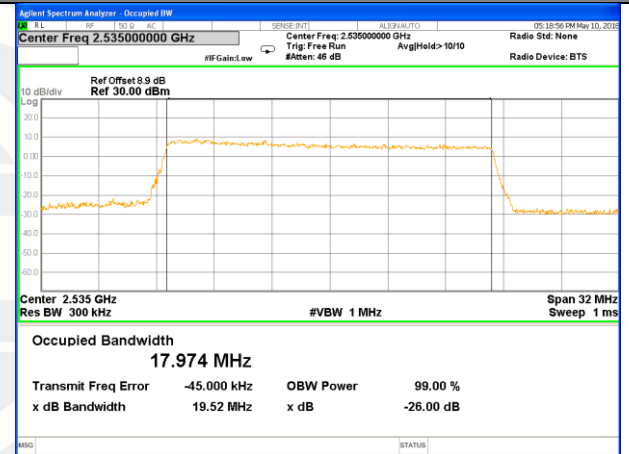

Highest Channel / 10MHz / QPSK

Highest Channel / 10MHz / 16QAM

LTE band 7

LTE band 7 (99% and -26 Bandwidth)

Lowest Channel / 15MHz / QPSK

Lowest Channel / 15MHz / 16QAM

Middle Channel / 15MHz / QPSK

Middle Channel / 15MHz / 16QAM

Highest Channel / 15MHz / QPSK

Highest Channel / 15MHz / 16QAM

LTE band 7

LTE band 7 (99% and -26 Bandwidth)

Lowest Channel / 20MHz / QPSK

Lowest Channel / 20MHz / 16QAM

Middle Channel / 20MHz / QPSK

Middle Channel / 20MHz / 16QAM

Highest Channel / 20MHz / QPSK

Highest Channel / 20MHz / 16QAM

LTE band 41

LTE band 41 (99% and -26 Bandwidth)

Lowest Channel / 5MHz / QPSK

Lowest Channel / 5MHz / 16QAM

Middle Channel / 5MHz / QPSK

Middle Channel / 5MHz / 16QAM