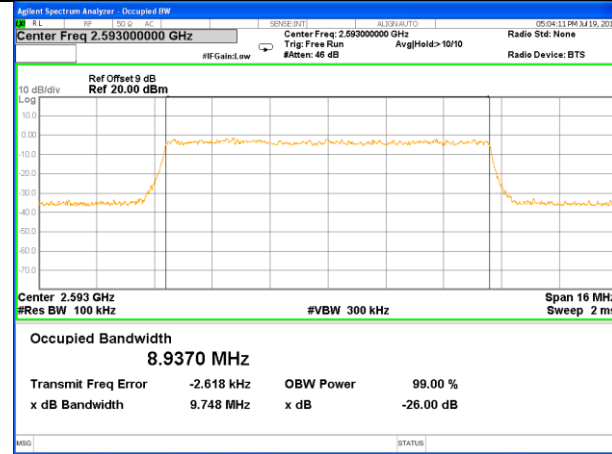

Highest Channel / 20MHz / QPSK

Highest Channel / 20MHz / 16QAM

LTE band 41

LTE band 41 (99% and -26 Bandwidth)

Lowest Channel / 5MHz / QPSK

Lowest Channel / 5MHz / 16QAM

Middle Channel / 5MHz / QPSK

Middle Channel / 5MHz / 16QAM

Highest Channel / 5MHz / QPSK

Highest Channel / 5MHz / 16QAM

LTE band 41

LTE band 41 (99% and -26 Bandwidth)

Lowest Channel / 10MHz / QPSK

Lowest Channel / 10MHz / 16QAM

Middle Channel / 10MHz / QPSK

Middle Channel / 10MHz / 16QAM

Highest Channel / 10MHz / QPSK

Highest Channel / 10MHz / 16QAM

LTE band 41

LTE band 41 (99% and -26 Bandwidth)

LTE band 41

LTE band 41 (99% and -26 Bandwidth)

Lowest Channel / 20MHz / QPSK

Lowest Channel / 20MHz / 16QAM