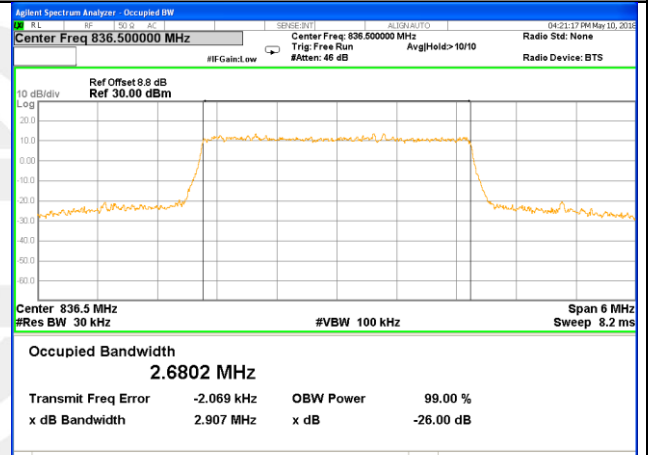

OCCUPIED BANDWIDTH LTE band 5

LTE band 5 (99% and -26 Bandwidth)

LTE band 5

LTE band 5 (99% and -26 Bandwidth)

Lowest Channel / 3MHz / QPSK

Lowest Channel / 3MHz / 16QAM

Middle Channel / 3MHz / QPSK

Middle Channel / 3MHz / 16QAM

Highest Channel / 3MHz / QPSK

Highest Channel / 3MHz / 16QAM

LTE band 5

LTE band 5 (99% and -26 Bandwidth)

Lowest Channel / 5MHz / QPSK

Lowest Channel / 5MHz / 16QAM

Middle Channel / 5MHz / QPSK

Middle Channel / 5MHz / 16QAM

Highest Channel / 5MHz / QPSK

Highest Channel / 5MHz / 16QAM

LTE band 5

LTE band 5(99% and -26 Bandwidth)

Lowest Channel / 10MHz / QPSK

Lowest Channel / 10MHz / 16QAM

Middle Channel / 10MHz / QPSK

Middle Channel / 10MHz / 16QAM