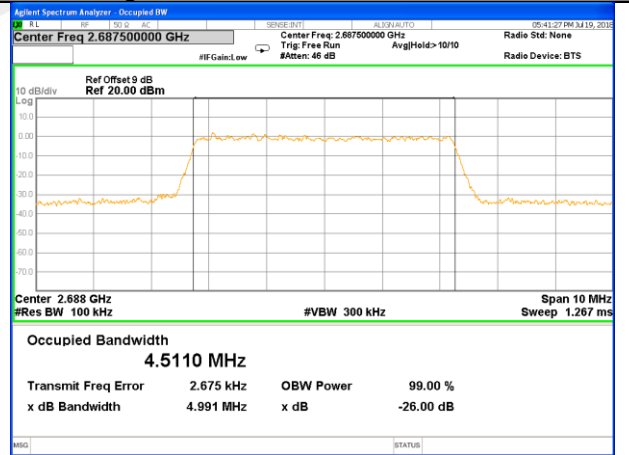

Highest Channel / 15MHz / QPSK

Highest Channel / 15MHz / 16QAM

LTE band 7

LTE band 7 (99% and -26 Bandwidth)

Lowest Channel / 20MHz / QPSK

Lowest Channel / 20MHz / 16QAM

Middle Channel / 20MHz / QPSK

Middle Channel / 20MHz / 16QAM

Highest Channel / 20MHz / QPSK

Highest Channel / 20MHz / 16QAM

LTE band 41

LTE band 41 (99% and -26 Bandwidth)

Lowest Channel / 5MHz / QPSK

Lowest Channel / 5MHz / 16QAM

Middle Channel / 5MHz / QPSK

Middle Channel / 5MHz / 16QAM

Highest Channel / 5MHz / QPSK

Highest Channel / 5MHz / 16QAM

LTE band 41

LTE band 41 (99% and -26 Bandwidth)

Lowest Channel / 10MHz / QPSK

Lowest Channel / 10MHz / 16QAM

Middle Channel / 10MHz / QPSK

Middle Channel / 10MHz / 16QAM