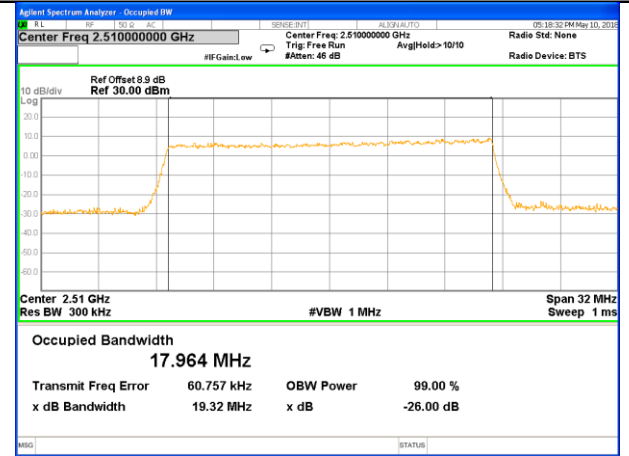

Highest Channel / 10MHz / QPSK

Highest Channel / 10MHz / 16QAM

LTE band 7

LTE band 7 (99% and -26 Bandwidth)

Lowest Channel / 15MHz / QPSK

Lowest Channel / 15MHz / 16QAM

Middle Channel / 15MHz / QPSK

Middle Channel / 15MHz / 16QAM

Highest Channel / 15MHz / QPSK

Highest Channel / 15MHz / 16QAM

LTE band 7

LTE band 7 (99% and -26 Bandwidth)

Lowest Channel / 20MHz / QPSK

Lowest Channel / 20MHz / 16QAM

Middle Channel / 20MHz / QPSK

Middle Channel / 20MHz / 16QAM

Highest Channel / 20MHz / QPSK

Highest Channel / 20MHz / 16QAM

LTE band 41

LTE band 41 (99% and -26 Bandwidth)

Lowest Channel / 5MHz / QPSK

Lowest Channel / 5MHz / 16QAM

Middle Channel / 5MHz / QPSK

Middle Channel / 5MHz / 16QAM