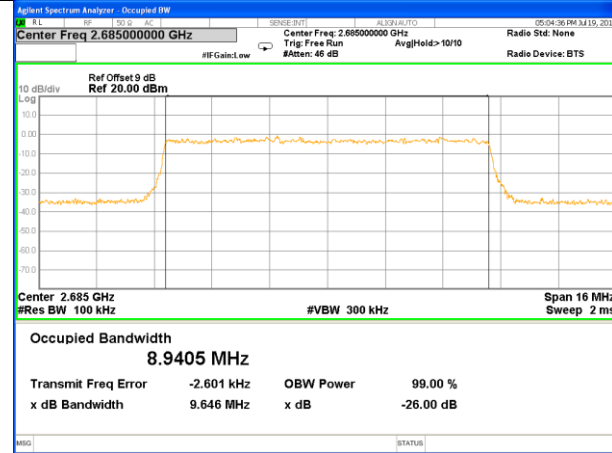

Highest Channel / 20MHz / QPSK

Highest Channel / 20MHz / 16QAM

LTE band 41

LTE band 41 (99% and -26 Bandwidth)

Lowest Channel / 5MHz / QPSK

Lowest Channel / 5MHz / 16QAM

Middle Channel / 5MHz / QPSK

Middle Channel / 5MHz / 16QAM

Highest Channel / 5MHz / QPSK

Highest Channel / 5MHz / 16QAM

LTE band 41

LTE band 41 (99% and -26 Bandwidth)

Lowest Channel / 10MHz / QPSK

Lowest Channel / 10MHz / 16QAM

Middle Channel / 10MHz / QPSK

Middle Channel / 10MHz / 16QAM

Highest Channel / 10MHz / QPSK

Highest Channel / 10MHz / 16QAM

LTE band 41

LTE band 41 (99% and -26 Bandwidth)

LTE band 41

LTE band 41 (99% and -26 Bandwidth)

Lowest Channel / 20MHz / QPSK

Lowest Channel / 20MHz / 16QAM