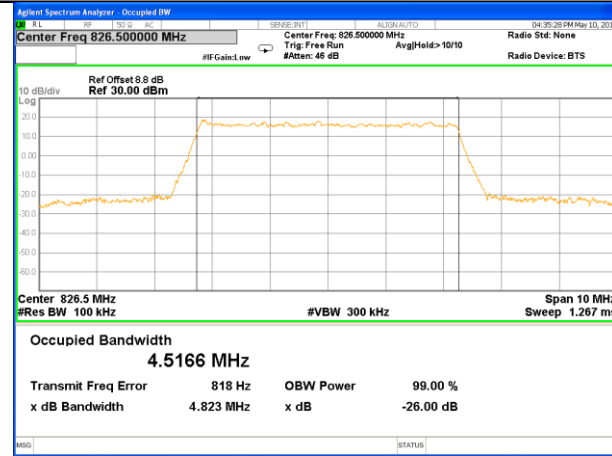

OCCUPIED BANDWIDTH LTE band 5

LTE band 5 (99% and -26 Bandwidth)

LTE band 5

LTE band 5 (99% and -26 Bandwidth)

Lowest Channel / 3MHz / QPSK

Lowest Channel / 3MHz / 16QAM

Middle Channel / 3MHz / QPSK

Middle Channel / 3MHz / 16QAM

Highest Channel / 3MHz / QPSK

Highest Channel / 3MHz / 16QAM

LTE band 5

LTE band 5 (99% and -26 Bandwidth)

Lowest Channel / 5MHz / QPSK

Lowest Channel / 5MHz / 16QAM

Middle Channel / 5MHz / QPSK

Middle Channel / 5MHz / 16QAM

Highest Channel / 5MHz / QPSK

Highest Channel / 5MHz / 16QAM

LTE band 5

LTE band 5(99% and -26 Bandwidth)

Lowest Channel / 10MHz / QPSK

Lowest Channel / 10MHz / 16QAM

Middle Channel / 10MHz / QPSK

Middle Channel / 10MHz / 16QAM

Highest Channel / 10MHz / QPSK

Highest Channel / 10MHz / 16QAM

LTE band 7

LTE band 7 (99% and -26 Bandwidth)

Lowest Channel / 5MHz / QPSK

Lowest Channel / 5MHz / 16QAM

Middle Channel / 5MHz / QPSK

Middle Channel / 5MHz / 16QAM