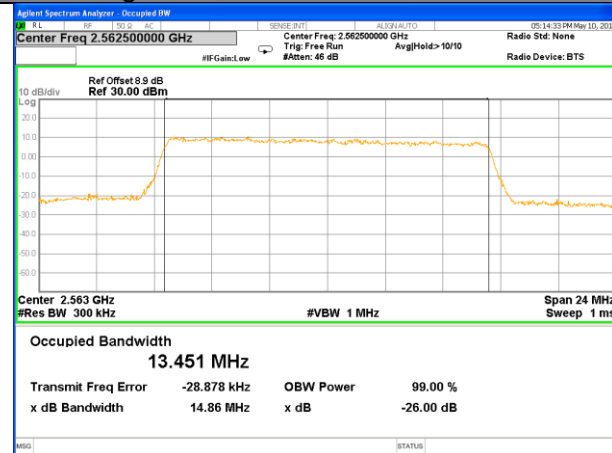

Highest Channel / 5MHz / QPSK

Highest Channel / 5MHz / 16QAM

LTE band 7

LTE band 7 (99% and -26 Bandwidth)

Lowest Channel / 10MHz / QPSK

Lowest Channel / 10MHz / 16QAM

Middle Channel / 10MHz / QPSK

Middle Channel / 10MHz / 16QAM

Highest Channel / 10MHz / QPSK

Highest Channel / 10MHz / 16QAM

LTE band 7

LTE band 7 (99% and -26 Bandwidth)

Lowest Channel / 15MHz / QPSK

Lowest Channel / 15MHz / 16QAM

Middle Channel / 15MHz / QPSK

Middle Channel / 15MHz / 16QAM

Highest Channel / 15MHz / QPSK

Highest Channel / 15MHz / 16QAM

LTE band 7

LTE band 7 (99% and -26 Bandwidth)

Lowest Channel / 20MHz / QPSK

Lowest Channel / 20MHz / 16QAM

Middle Channel / 20MHz / QPSK

Middle Channel / 20MHz / 16QAM