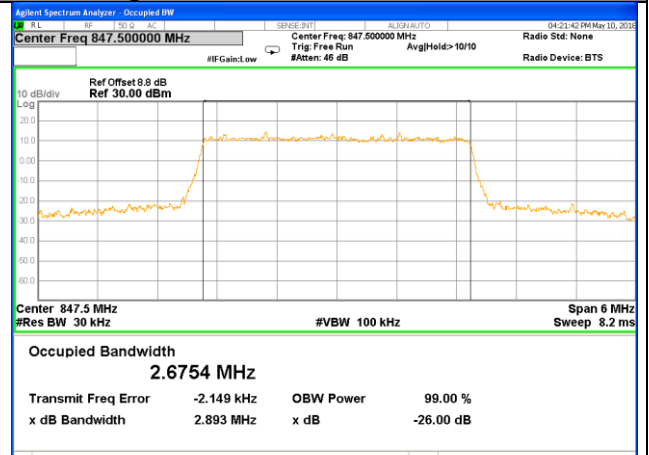

OCCUPIED BANDWIDTH LTE band 5

LTE band 5 (99% and -26 Bandwidth)

LTE band 5

LTE band 5 (99% and -26 Bandwidth)

Lowest Channel / 3MHz / QPSK

Lowest Channel / 3MHz / 16QAM

Middle Channel / 3MHz / QPSK

Middle Channel / 3MHz / 16QAM

Highest Channel / 3MHz / QPSK

Highest Channel / 3MHz / 16QAM

LTE band 5

LTE band 5 (99% and -26 Bandwidth)

Lowest Channel / 5MHz / QPSK

Lowest Channel / 5MHz / 16QAM

Middle Channel / 5MHz / QPSK

Middle Channel / 5MHz / 16QAM

Highest Channel / 5MHz / QPSK

Highest Channel / 5MHz / 16QAM

LTE band 5

LTE band 5(99% and -26 Bandwidth)

Lowest Channel / 10MHz / QPSK

Lowest Channel / 10MHz / 16QAM

Middle Channel / 10MHz / QPSK

Middle Channel / 10MHz / 16QAM