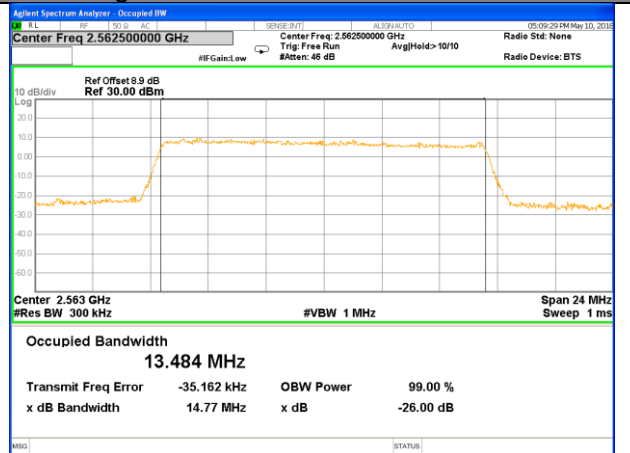

Highest Channel / 5MHz / QPSK

Highest Channel / 5MHz / 16QAM

LTE band 7

LTE band 7 (99% and -26 Bandwidth)

Lowest Channel / 10MHz / QPSK

Lowest Channel / 10MHz / 16QAM

Middle Channel / 10MHz / QPSK

Middle Channel / 10MHz / 16QAM

Highest Channel / 10MHz / QPSK

Highest Channel / 10MHz / 16QAM

LTE band 7

LTE band 7 (99% and -26 Bandwidth)

Lowest Channel / 15MHz / QPSK

Lowest Channel / 15MHz / 16QAM

Middle Channel / 15MHz / QPSK

Middle Channel / 15MHz / 16QAM

Highest Channel / 15MHz / QPSK

Highest Channel / 15MHz / 16QAM

LTE band 7

LTE band 7 (99% and -26 Bandwidth)

Lowest Channel / 20MHz / QPSK

Lowest Channel / 20MHz / 16QAM

Middle Channel / 20MHz / QPSK

Middle Channel / 20MHz / 16QAM