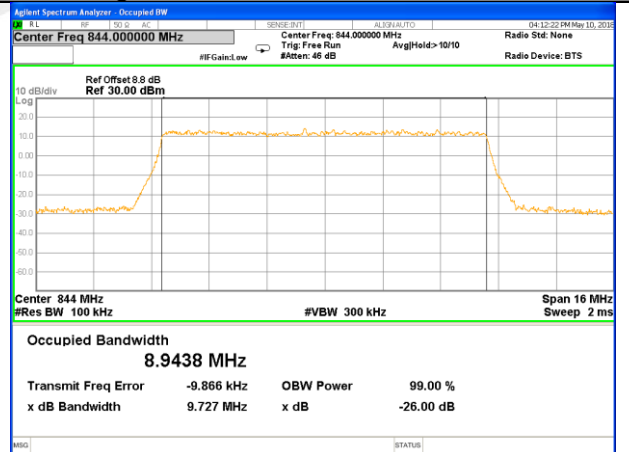

Highest Channel / 3MHz / QPSK

Highest Channel / 3MHz / 16QAM

LTE band 5

LTE band 5 (99% and -26 Bandwidth)

Lowest Channel / 5MHz / QPSK

Lowest Channel / 5MHz / 16QAM

Middle Channel / 5MHz / QPSK

Middle Channel / 5MHz / 16QAM

Highest Channel / 5MHz / QPSK

Highest Channel / 5MHz / 16QAM

LTE band 5

LTE band 5(99% and -26 Bandwidth)

Lowest Channel / 10MHz / QPSK

Lowest Channel / 10MHz / 16QAM

Middle Channel / 10MHz / QPSK

Middle Channel / 10MHz / 16QAM

Highest Channel / 10MHz / QPSK

Highest Channel / 10MHz / 16QAM

LTE band 7

LTE band 7 (99% and -26 Bandwidth)

Lowest Channel / 5MHz / QPSK

Lowest Channel / 5MHz / 16QAM

Middle Channel / 5MHz / QPSK

Middle Channel / 5MHz / 16QAM