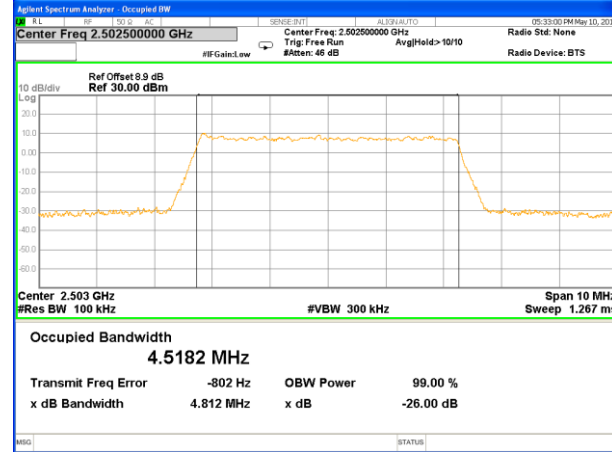

Highest Channel / 5MHz / QPSK

Highest Channel / 5MHz / 16QAM

LTE band 5

LTE band 5(99% and -26 Bandwidth)

Lowest Channel / 10MHz / QPSK

Lowest Channel / 10MHz / 16QAM

Middle Channel / 10MHz / QPSK

Middle Channel / 10MHz / 16QAM

Highest Channel / 10MHz / QPSK

Highest Channel / 10MHz / 16QAM

LTE band 7

LTE band 7 (99% and -26 Bandwidth)

Lowest Channel / 5MHz / QPSK

Lowest Channel / 5MHz / 16QAM

Middle Channel / 5MHz / QPSK

Middle Channel / 5MHz / 16QAM

Highest Channel / 5MHz / QPSK

Highest Channel / 5MHz / 16QAM

LTE band 7

LTE band 7 (99% and -26 Bandwidth)

Lowest Channel / 10MHz / QPSK

Lowest Channel / 10MHz / 16QAM

Middle Channel / 10MHz / QPSK

Middle Channel / 10MHz / 16QAM