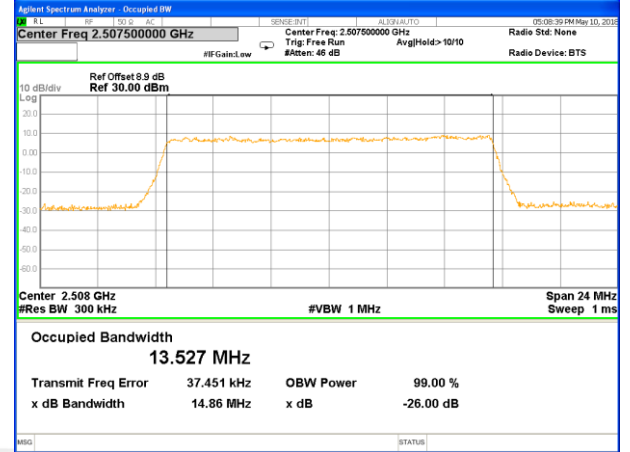

Highest Channel / 5MHz / QPSK

Highest Channel / 5MHz / 16QAM

LTE band 7

LTE band 7 (99% and -26 Bandwidth)

Lowest Channel / 10MHz / QPSK

Lowest Channel / 10MHz / 16QAM

Middle Channel / 10MHz / QPSK

Middle Channel / 10MHz / 16QAM

Highest Channel / 10MHz / QPSK

Highest Channel / 10MHz / 16QAM

LTE band 7

LTE band 7 (99% and -26 Bandwidth)

Lowest Channel / 15MHz / QPSK

Lowest Channel / 15MHz / 16QAM

Middle Channel / 15MHz / QPSK

Middle Channel / 15MHz / 16QAM

Highest Channel / 15MHz / QPSK

Highest Channel / 15MHz / 16QAM

LTE band 7

LTE band 7 (99% and -26 Bandwidth)

Lowest Channel / 20MHz / QPSK

Lowest Channel / 20MHz / 16QAM

Middle Channel / 20MHz / QPSK

Middle Channel / 20MHz / 16QAM