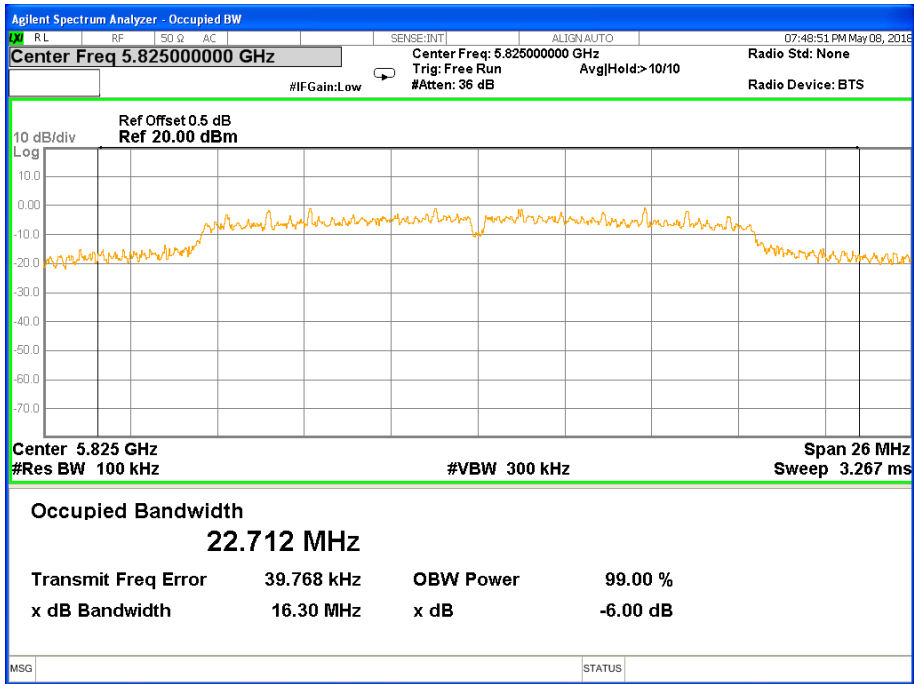

Note: N/A, 6 db bandwidth measurement limit only embodied in the report

Band IV (5.725-5.850GHz) 802.11a, 6 dB Bandwidth 6 dB Bandwidth 802.11a Channel 149

6 dB Bandwidth 802.11a Channel 157

6 dB Bandwidth 802.11a Channel 165