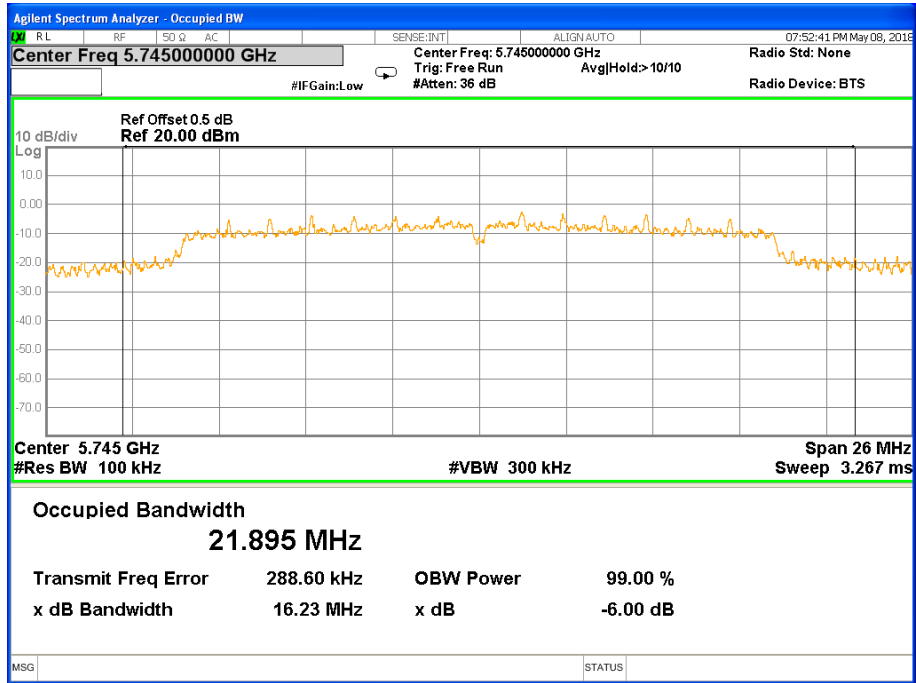

Band IV (5.725-5.850GHz) 802.11n(HT20) 6 dB Bandwidth 6 dB Bandwidth 802.11n(HT20) Channel 149