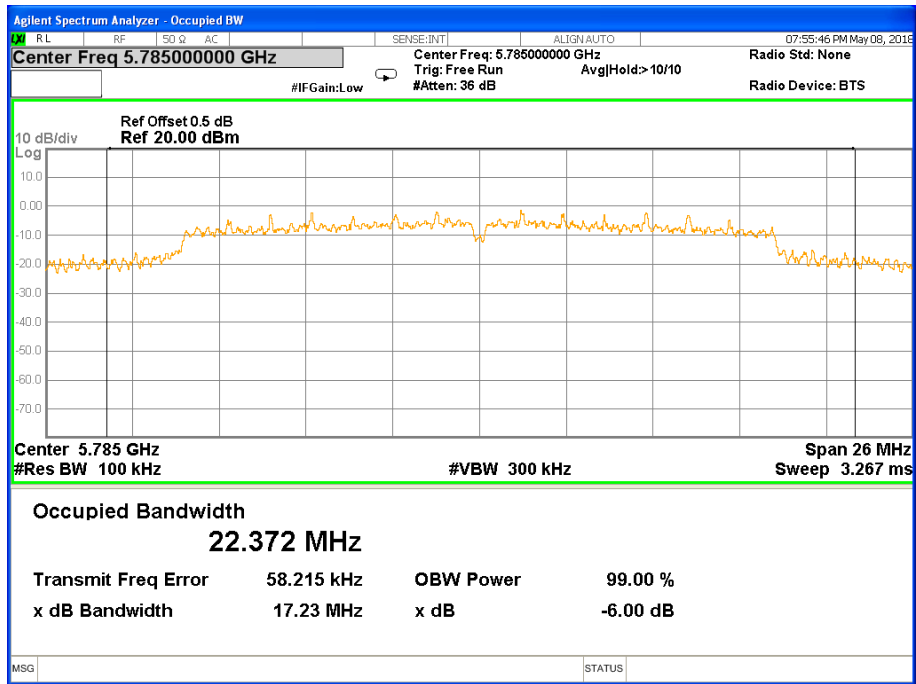

6 dB Bandwidth 802.11n(HT20) Channel 157