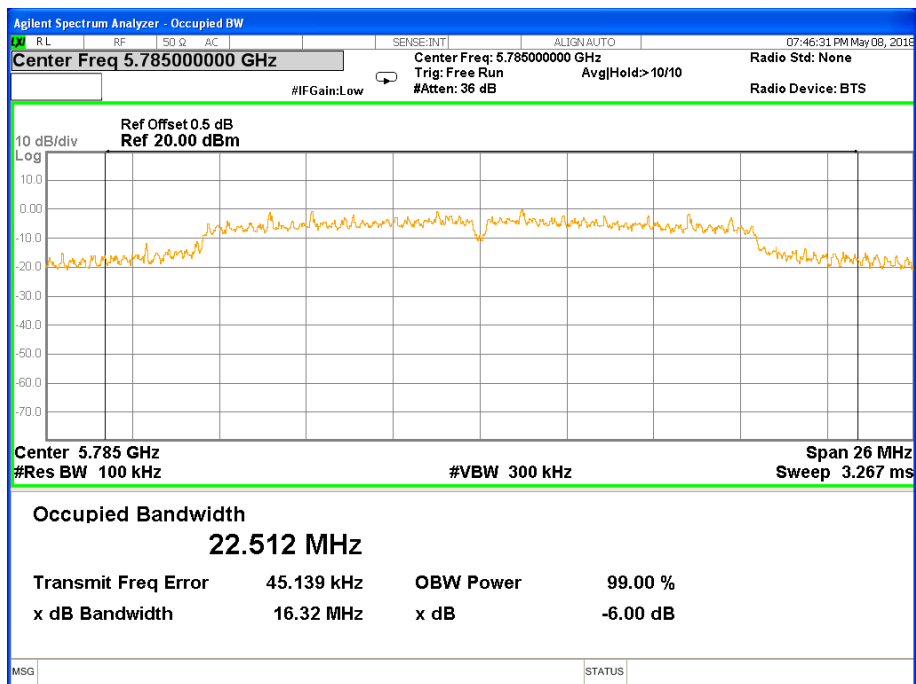

Note: N/A, 6 db bandwidth measurement limit only embodied in the report

Band IV (5.725-5.850GHz) 802.11a, 6 dB Bandwidth 6 dB Bandwidth 802.11a Channel 149

6 dB Bandwidth 802.11a Channel 157

6 dB Bandwidth 802.11a Channel 165