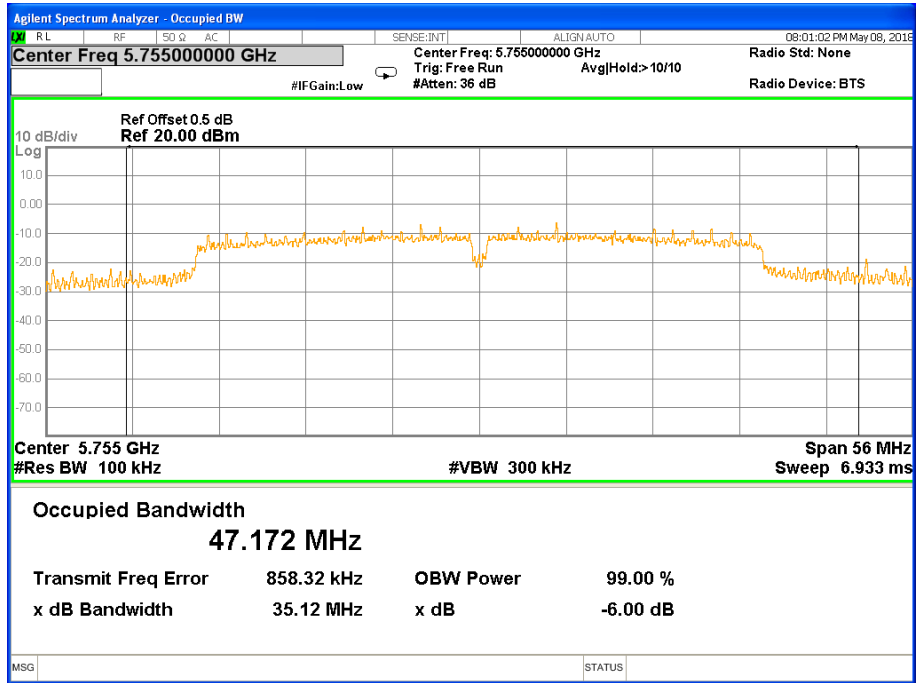

Band IV (5.725-5.850GHz) 802.11n(HT20) 6 dB Bandwidth 6 dB Bandwidth 802.11n(HT20) Channel 149

6 dB Bandwidth 802.11n(HT20) Channel 157

6 dB Bandwidth 802.11n(HT20) Channel 165

Band IV (5.725-5.850GHz) 802.11n(HT40) 6 dB Bandwidth
6 dB Bandwidth 802.11n(HT40) Channel 151