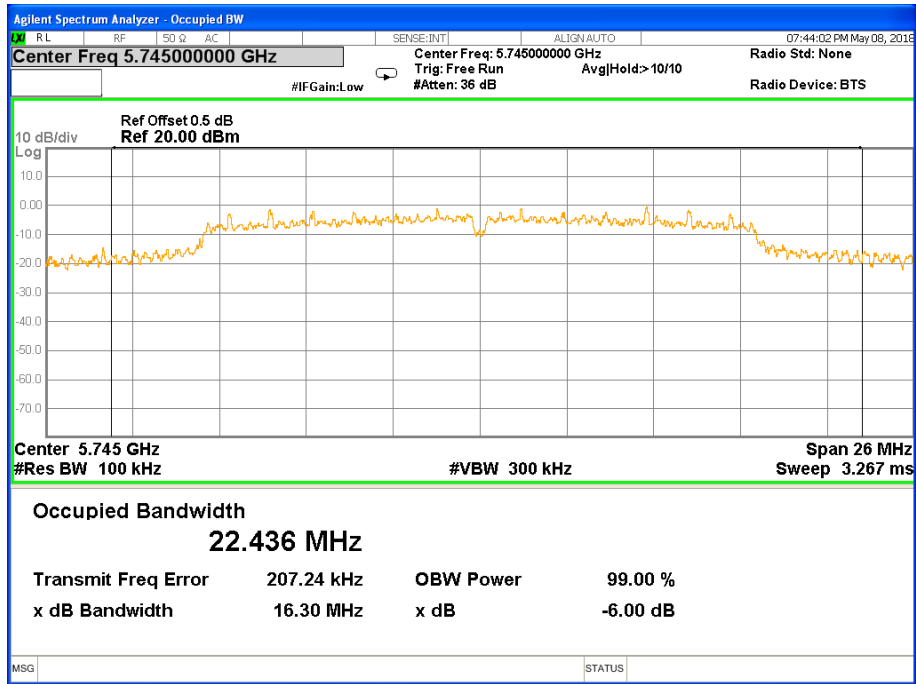

Note: N/A, 6 db bandwidth measurement limit only embodied in the report

Band IV (5.725-5.850GHz) 802.11a, 6 dB Bandwidth 6 dB Bandwidth 802.11a Channel 149

6 dB Bandwidth 802.11a Channel 157

6 dB Bandwidth 802.11a Channel 165