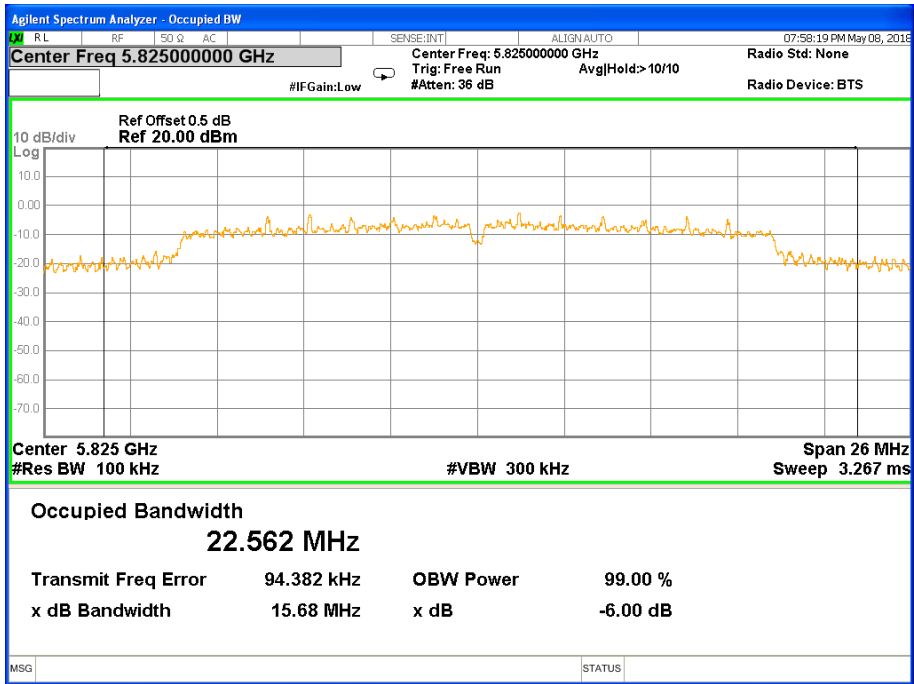

Band IV (5.725-5.850GHz) 802.11n(HT20) 6 dB Bandwidth 6 dB Bandwidth 802.11n(HT20) Channel 149

6 dB Bandwidth 802.11n(HT20) Channel 157

6 dB Bandwidth 802.11n(HT20) Channel 165

Band IV (5.725-5.850GHz) 802.11n(HT40) 6 dB Bandwidth
6 dB Bandwidth 802.11n(HT40) Channel 151