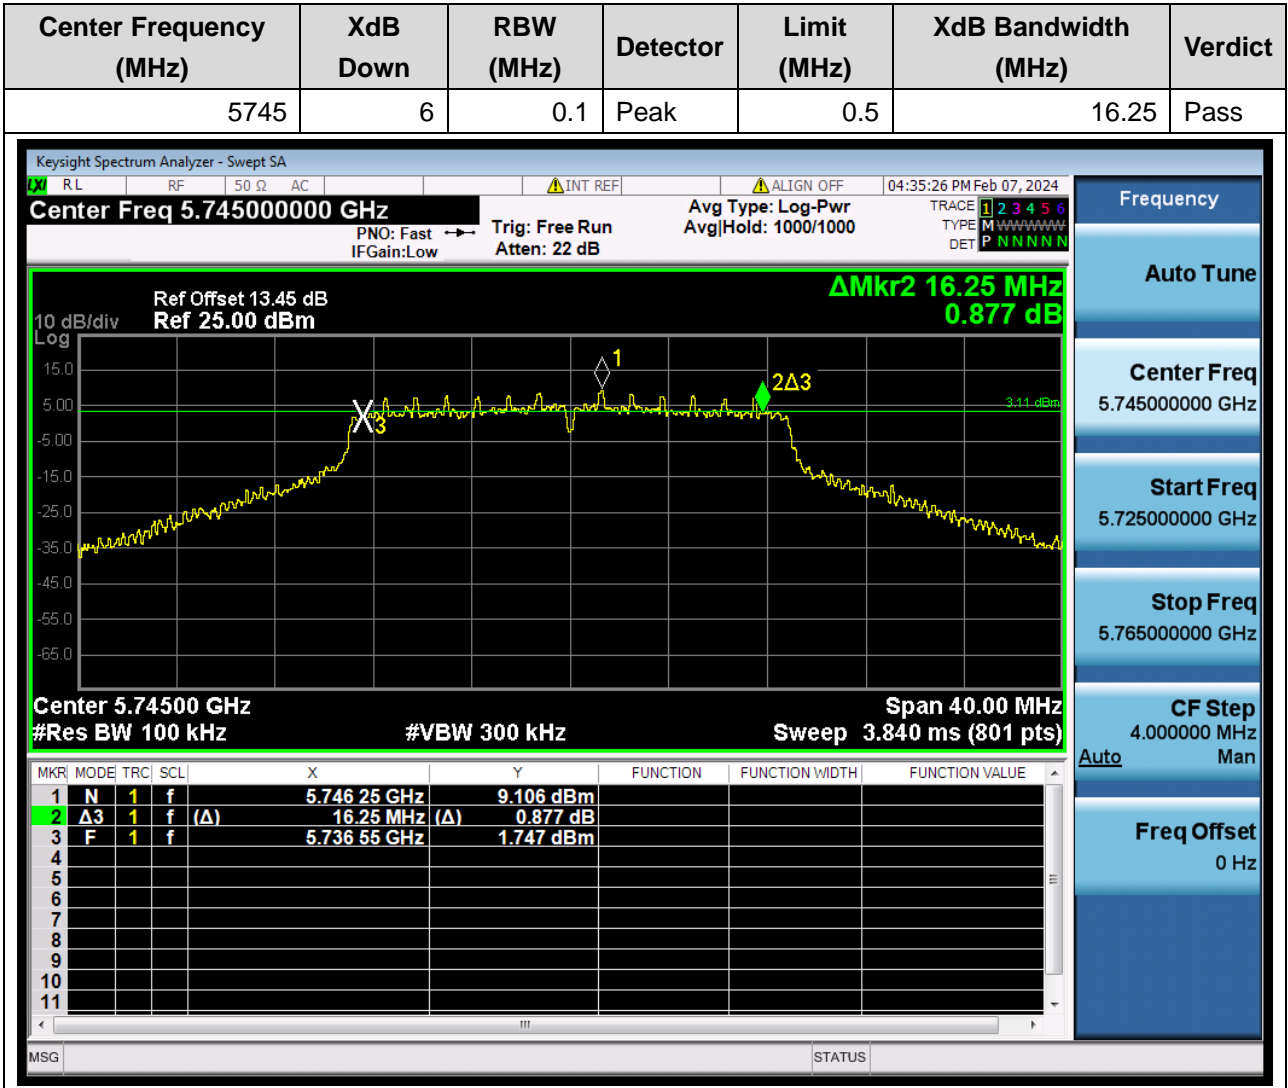

9. 802.11ac_20M_U-NII-3_L

9.1. A.2.1-6dB Bandwidth(NTNV)