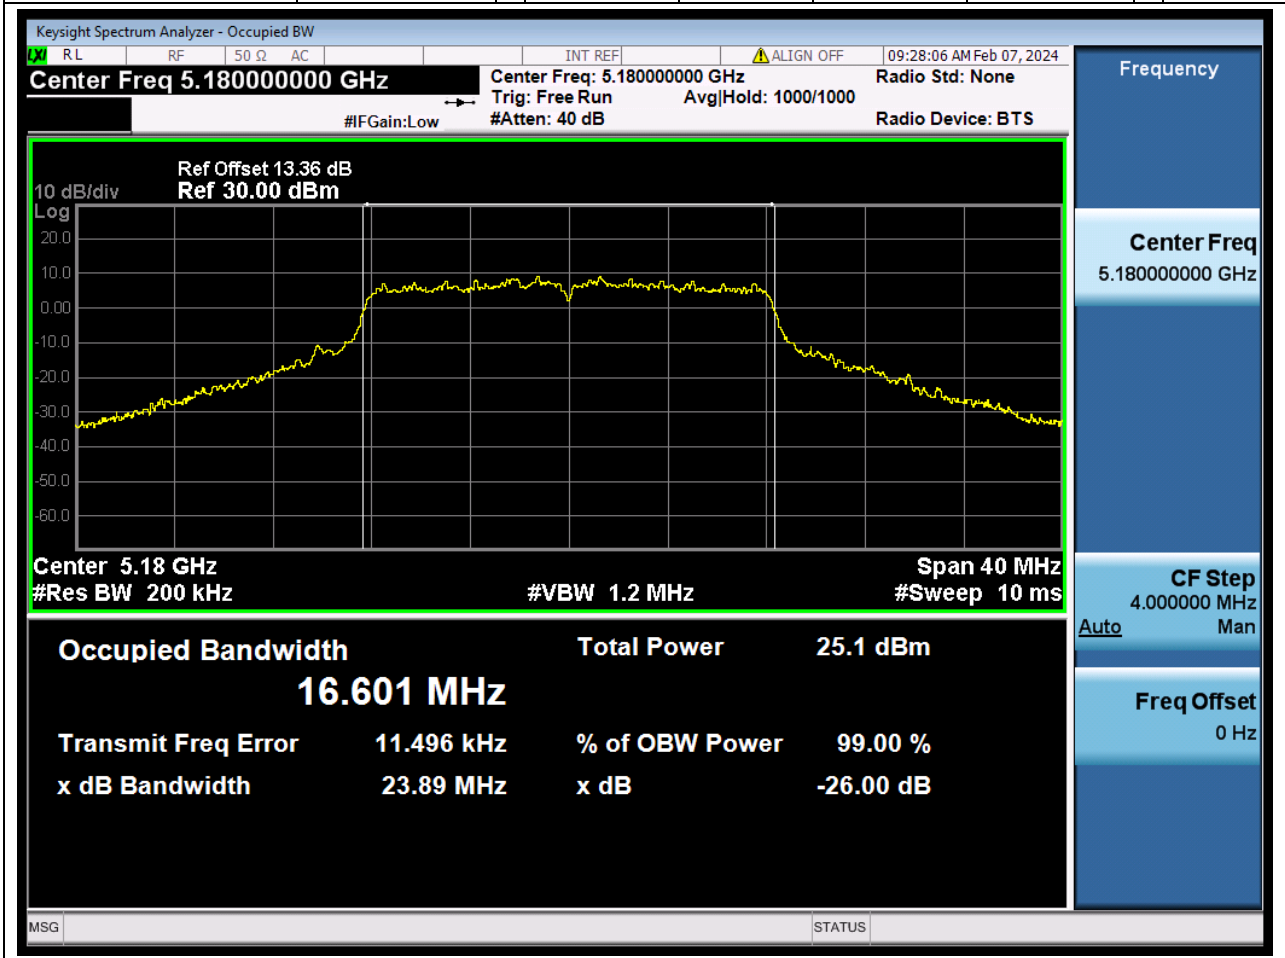

99% Bandwidth

1. 802.11a_20M_U-NII-1_L

1.1. A.2.2-99% Bandwidth(NTNV)

Center Frequency (MHz)	OBW Power (%)	RBW (MHz)	Detector	Limit (MHz)	OBW (MHz)	Verdict
5180	99	0.2	Peak	0	16.600666	N/A

2. 802.11a_20M_U-NII-1_M