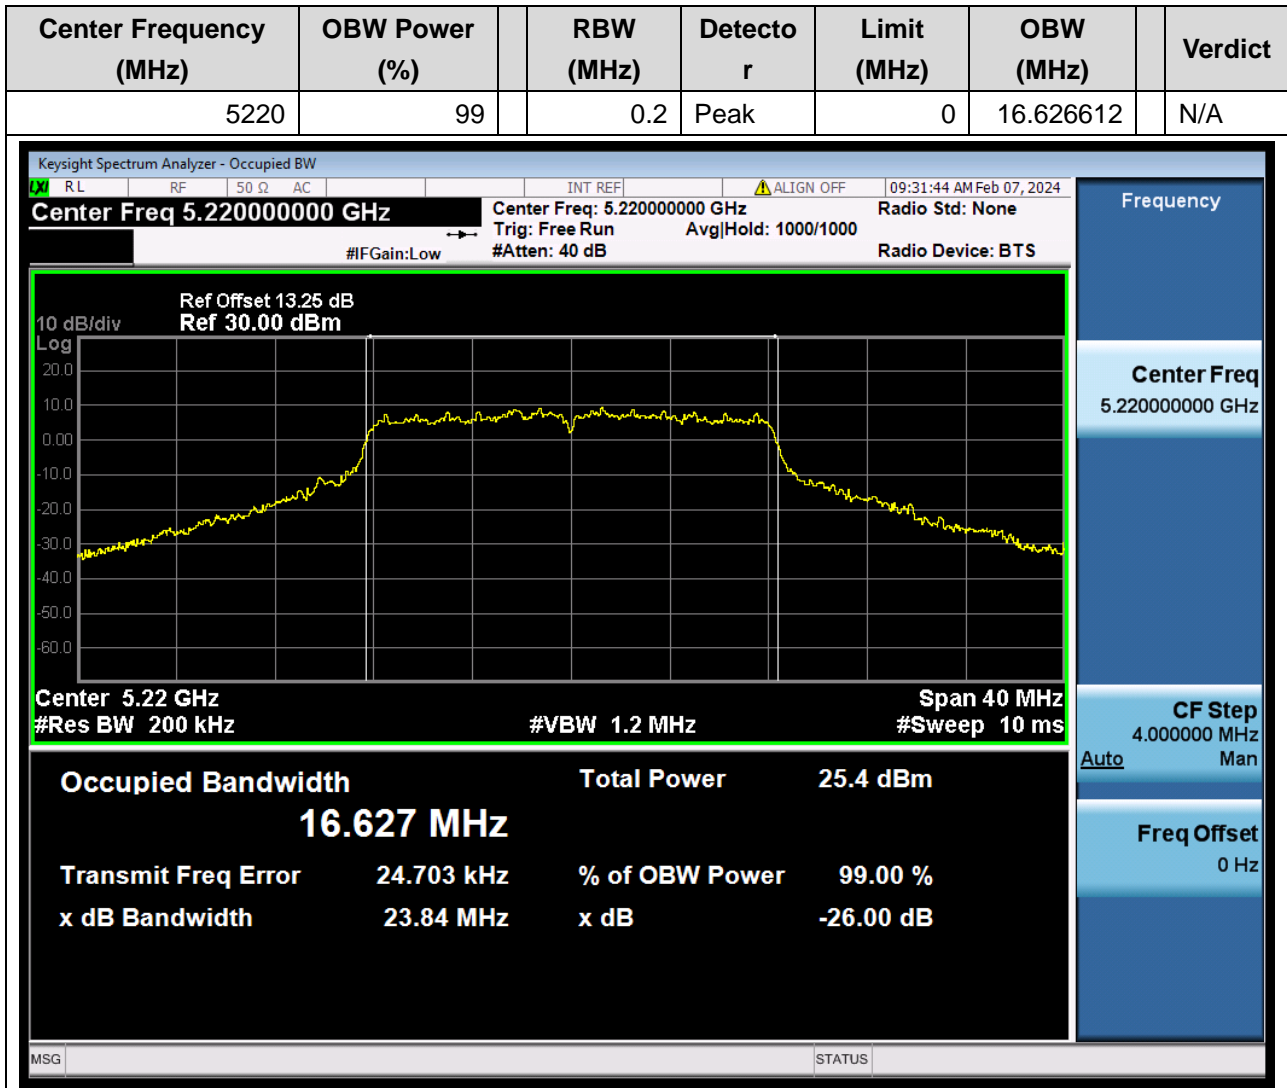

2. 802.11a_20M_U-NII-1_M

2.1. A.2.2-99% Bandwidth(NTNV)