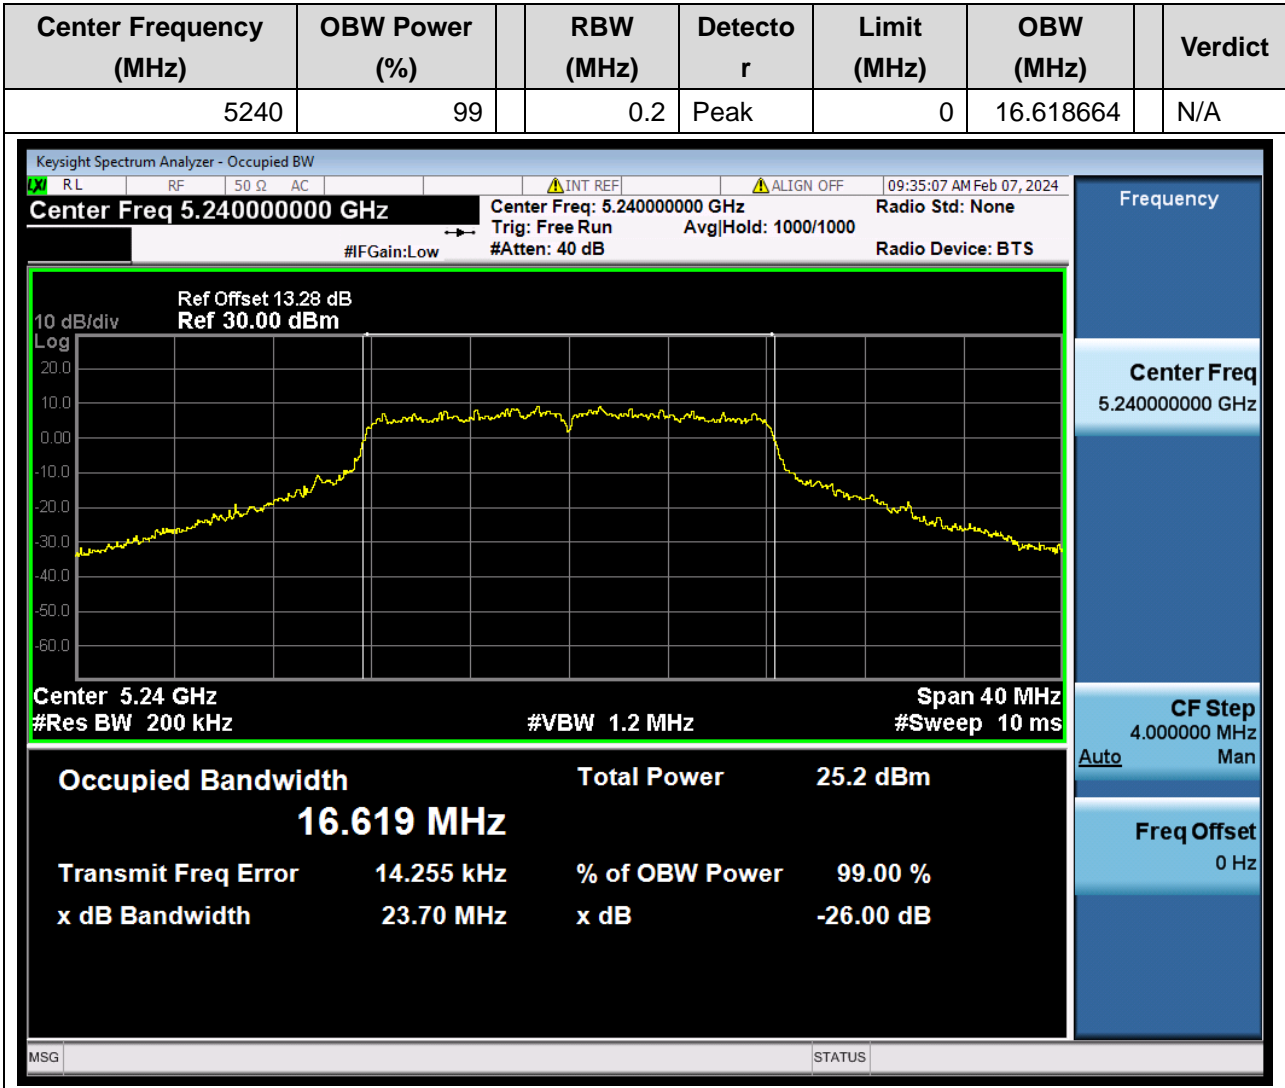

3. 802.11a_20M_U-NII-1_H

3.1. A.2.2-99% Bandwidth(NTNV)