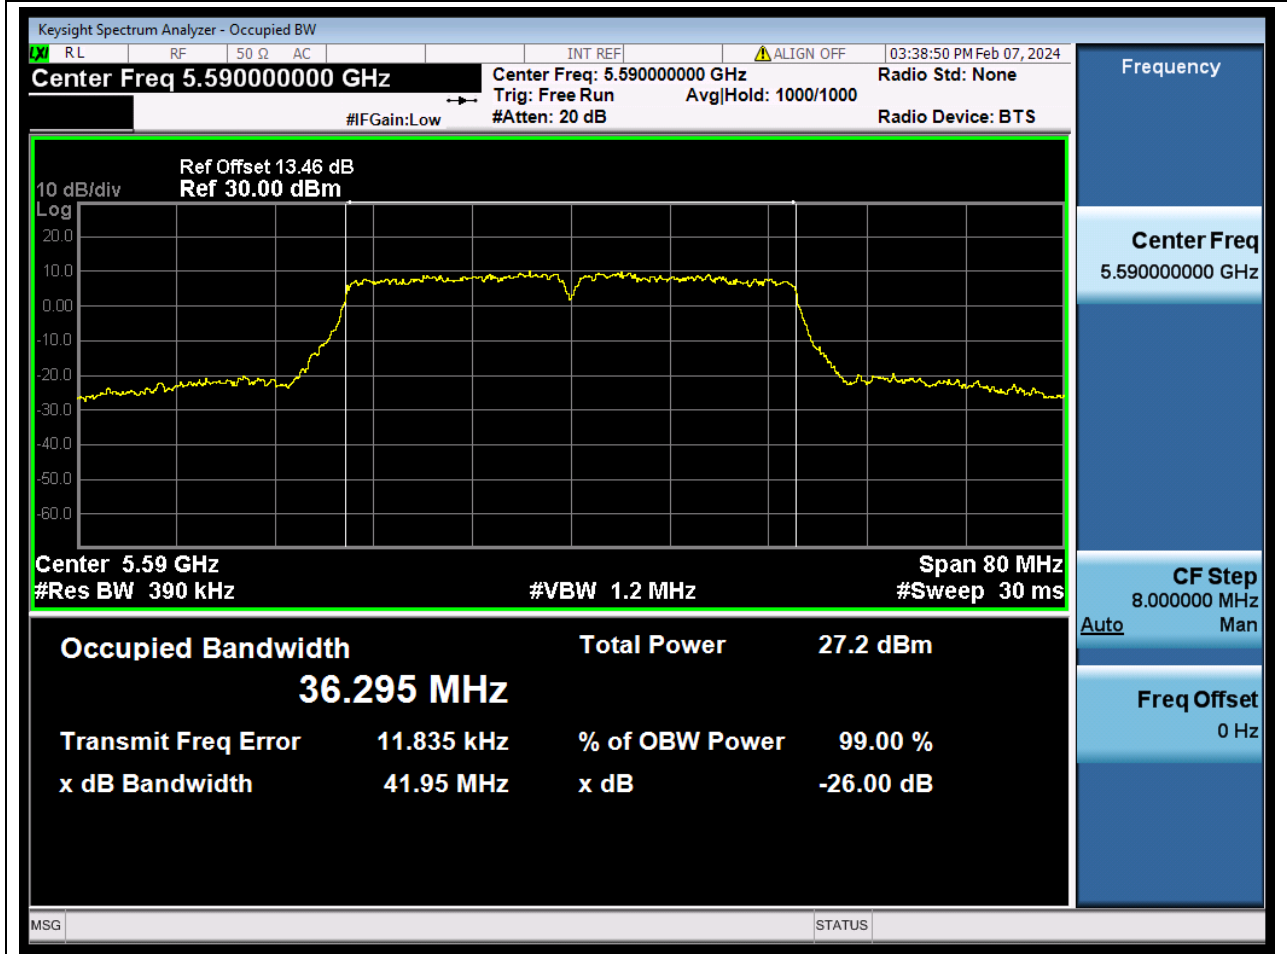

42. 802.11ac_40M_U-NII-2C_M

42.1. A.2-26dB Bandwidth(NTNV)

Center Frequency (MHz)	XdB Down	RBW (MHz)	Detector	Limit (MHz)	XdB BandWidth (MHz)	Verdict
5590	26	0.39	Peak	0	41.948863	N/A