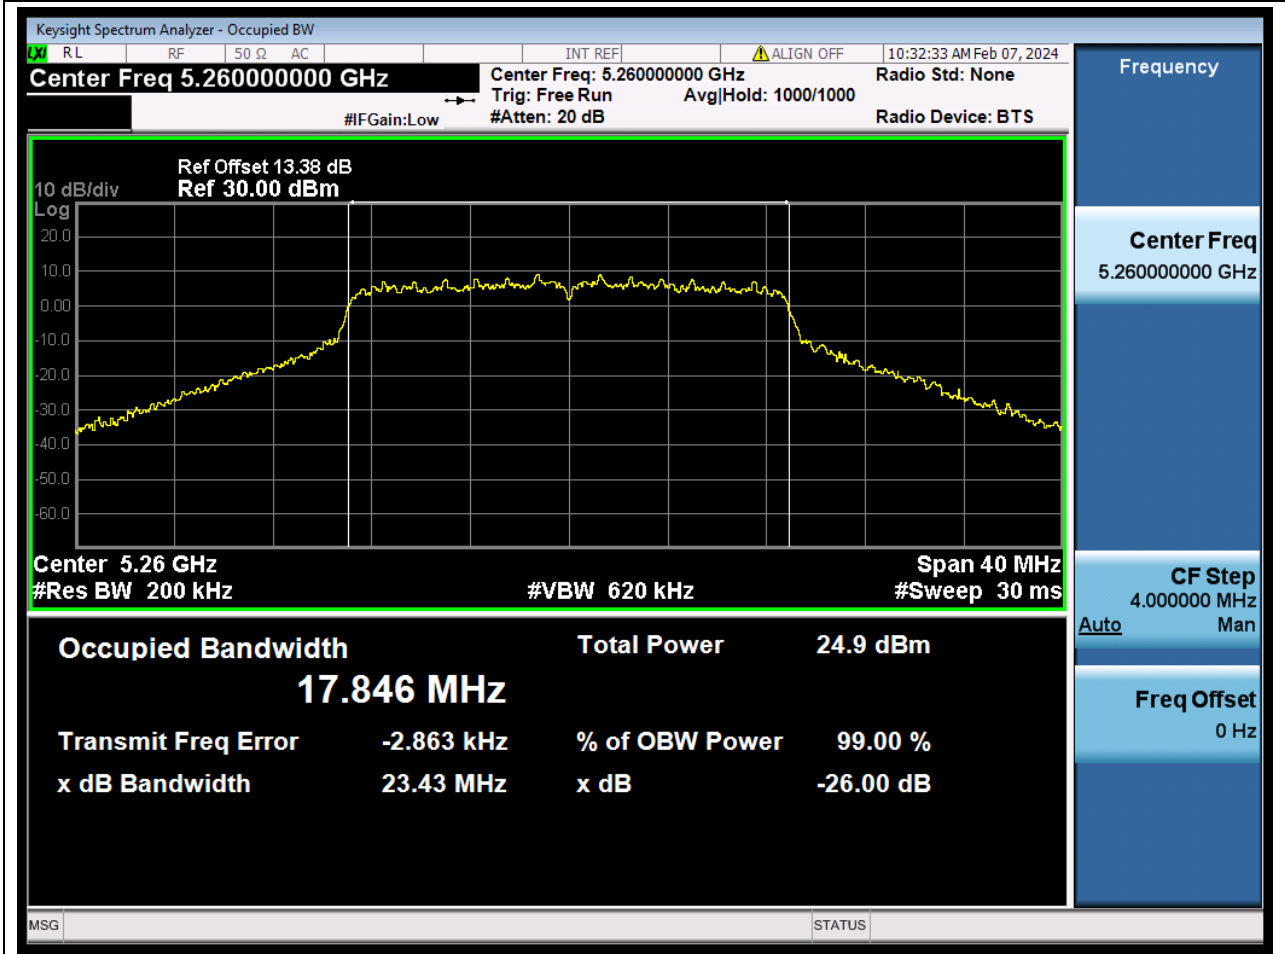

18. 802.11n_20M_U-NII-2A_L

18.1. A.2-26dB Bandwidth(NTNV)

Center Frequency (MHz)	XdB Down	RBW (MHz)	Detector	Limit (MHz)	XdB BandWidth (MHz)	Verdict
5260	26	0.2	Peak	0	23.426084	N/A