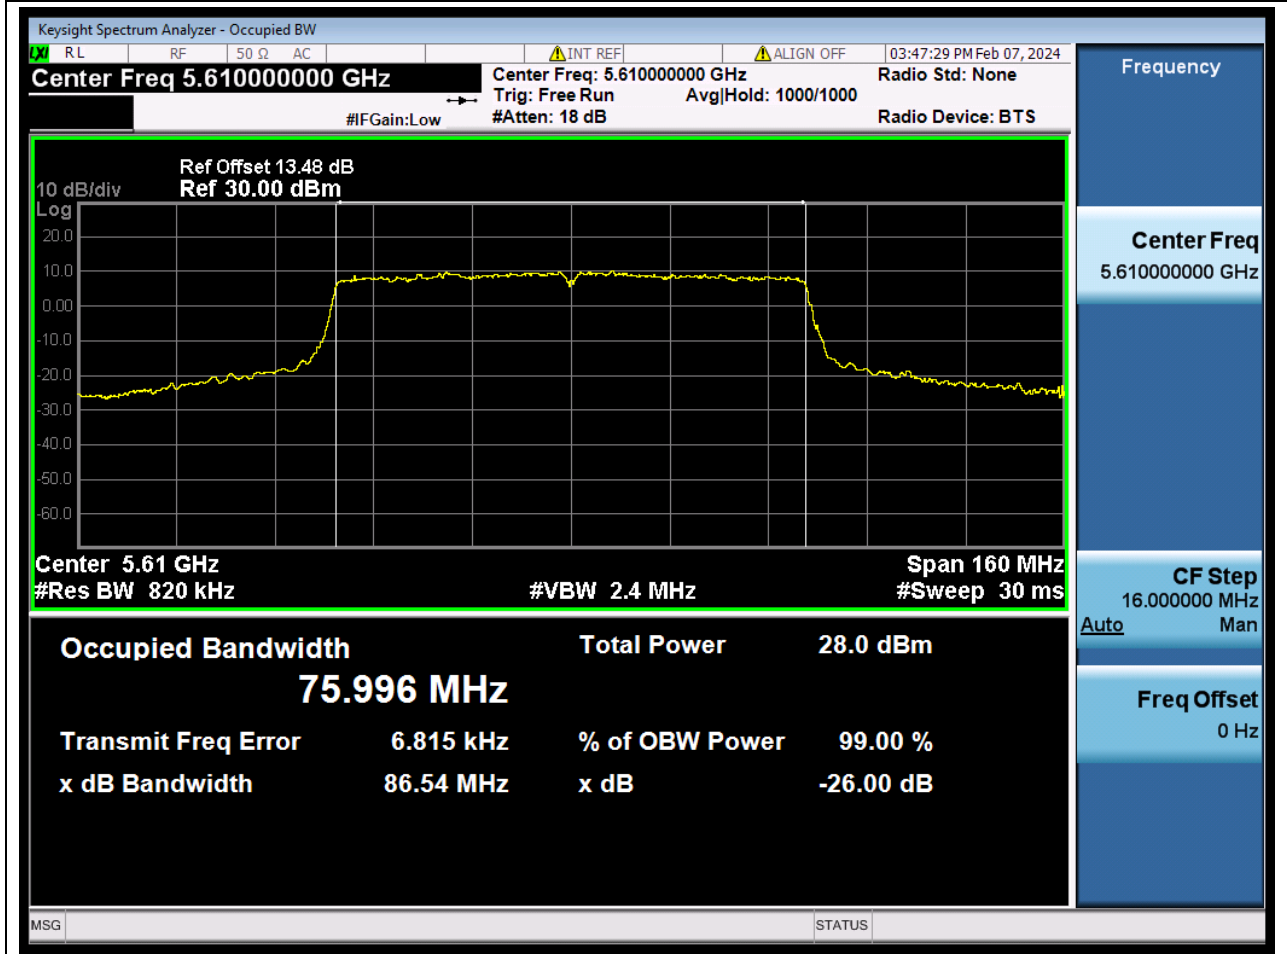

45. 802.11ac_80M_U-NII-2C_M

45.1. A.2-26dB Bandwidth(NTNV)

Center Frequency (MHz)	XdB Down	RBW (MHz)	Detector	Limit (MHz)	XdB BandWidth (MHz)	Verdict
5610	26	0.82	Peak	0	86.539287	N/A