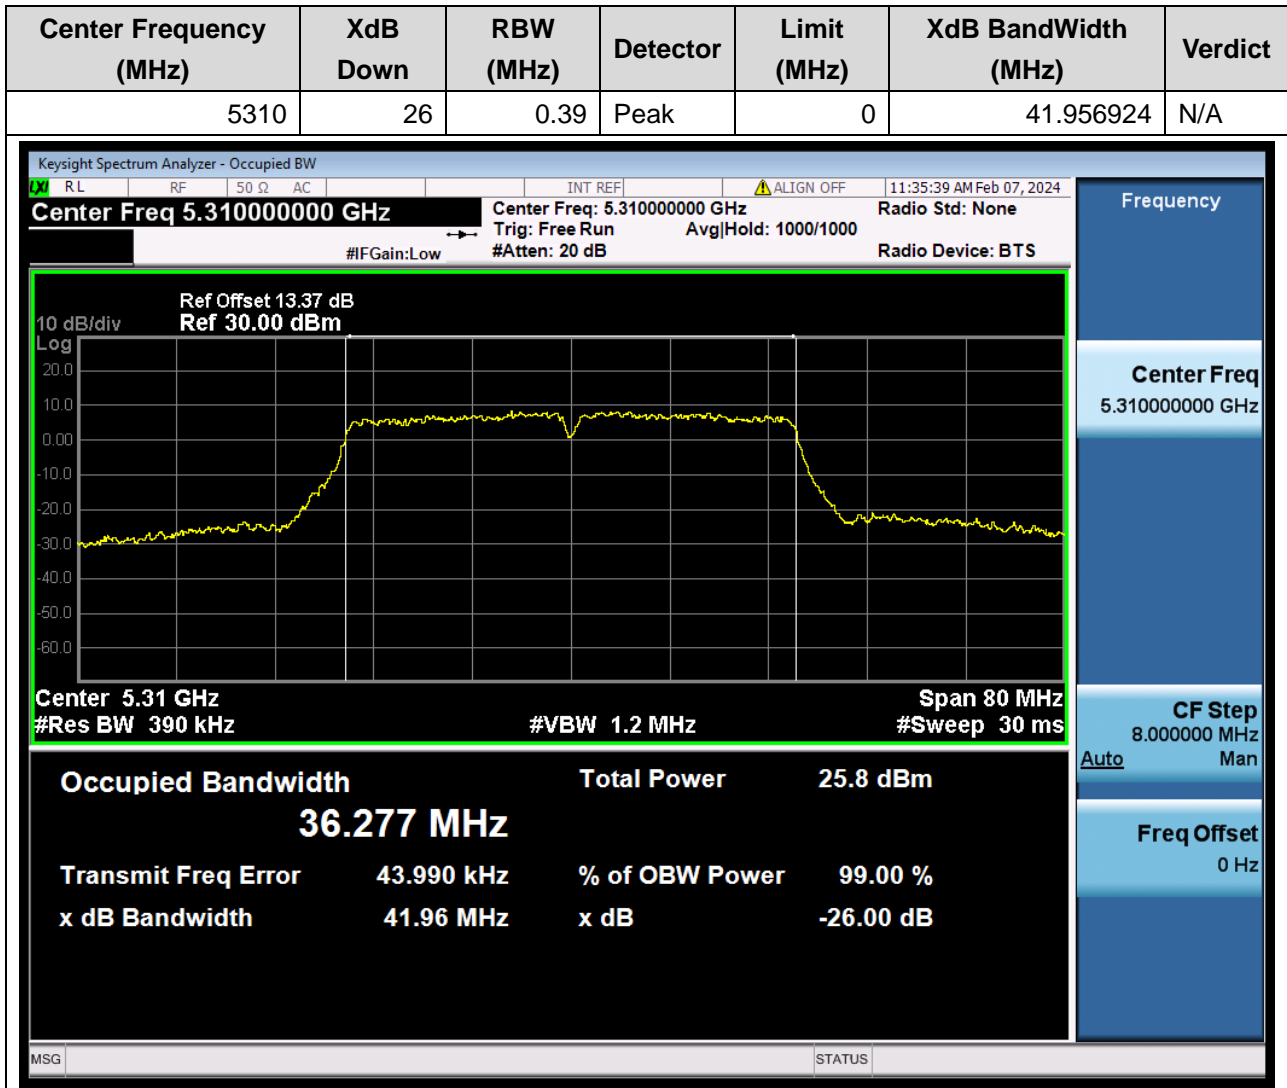

22. 802.11n_40M_U-NII-2A_H

22.1. A.2-26dB Bandwidth(NTNV)