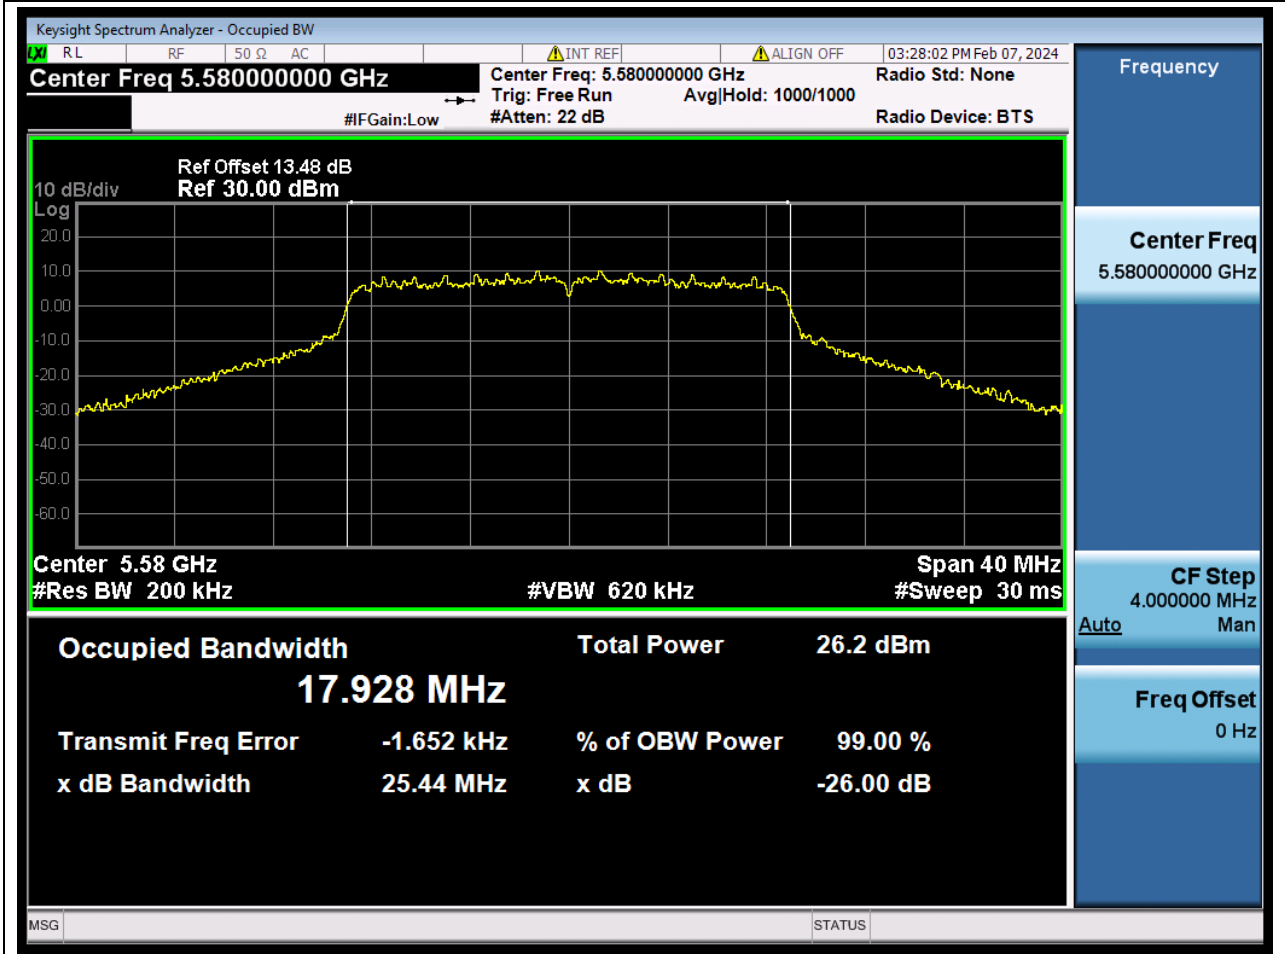

39. 802.11ac_20M_U-NII-2C_M

39.1. A.2-26dB Bandwidth(NTNV)

Center Frequency (MHz)	XdB Down	RBW (MHz)	Detector	Limit (MHz)	XdB BandWidth (MHz)	Verdict
5580	26	0.2	Peak	0	25.436882	N/A