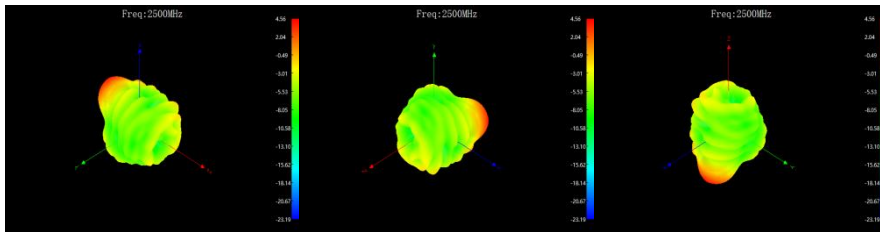

SWR: $\leq 4.0: 1$

- S11

● Efficiency and gain

| Frequency/MHz | Max Gain/dBi | Efficiency / % | Frequency/MHz | Max Gain/dBi | Efficiency / % |
|---------------|--------------|----------------|---------------|--------------|----------------|
| 1560 | -0.96 | 29.12 | 5200 | -2.39 | 32.63 |
| 1565 | -0.83 | 29.71 | 5235 | -2.37 | 32.87 |
| 1570 | -0.99 | 28.7 | 5270 | -3.24 | 32.05 |
| 1575 | -0.75 | 29.71 | 5305 | -3.06 | 32.43 |
| 1580 | -0.55 | 30.72 | 5340 | -3.07 | 32.59 |
| 2400 | 2.42 | 35.73 | 5375 | -3.35 | 32.34 |
| 2410 | 2.68 | 36.22 | 5410 | -3.24 | 32.3 |
| 2420 | 2.44 | 35.81 | 5445 | -2.98 | 32.65 |
| 2430 | 2.57 | 35.97 | 5480 | -3.15 | 32.28 |
| 2440 | 2.63 | 37.33 | 5515 | -2.92 | 31.98 |
| 2450 | 2.94 | 38.28 | 5550 | -2.66 | 32.07 |
| 2460 | 3 | 38.02 | 5585 | -2.98 | 31.06 |
| 2470 | 3.33 | 39.17 | 5620 | -4.12 | 29.43 |
| 2480 | 3.52 | 39.72 | 5655 | -3.3 | 28.09 |
| 2490 | 3.6 | 39.72 | 5690 | -3.97 | 27.41 |
| 2500 | 3.56 | 39.63 | 5725 | -3.26 | 27.07 |
| | | | 5760 | -3.2 | 27.39 |
| | | | 5795 | -3.88 | 28 |

● Radiation pattern

● Structure size