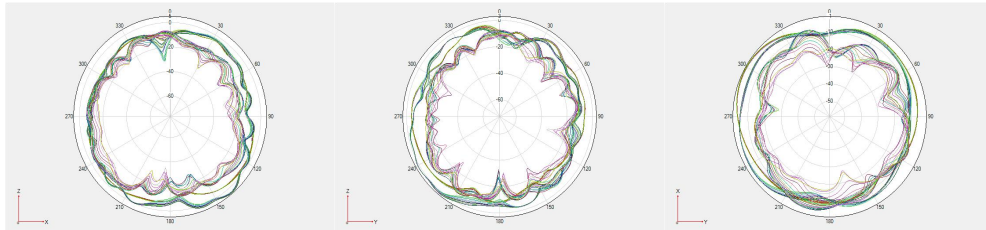

SWR: $\leq 4.0: 1$

- S11

● Efficiency and gain

| Frequency/MHz | Max Gain/dBi | Efficiency / % | Frequency/MHz | Max Gain/dBi | Efficiency / % |
|---------------|--------------|----------------|---------------|--------------|----------------|
| 1560 | -0.96 | 29.12 | 5200 | -2.39 | 32.63 |
| 1565 | -0.83 | 29.71 | 5235 | -2.37 | 32.87 |
| 1570 | -0.99 | 28.7 | 5270 | -3.24 | 32.05 |
| 1575 | -0.75 | 29.71 | 5305 | -3.06 | 32.43 |
| 1580 | -0.55 | 30.72 | 5340 | -3.07 | 32.59 |
| 2400 | 2.42 | 35.73 | 5375 | -3.35 | 32.34 |
| 2410 | 2.68 | 36.22 | 5410 | -3.24 | 32.3 |
| 2420 | 2.44 | 35.81 | 5445 | -2.98 | 32.65 |
| 2430 | 2.57 | 35.97 | 5480 | -3.15 | 32.28 |
| 2440 | 2.63 | 37.33 | 5515 | -2.92 | 31.98 |
| 2450 | 2.94 | 38.28 | 5550 | -2.66 | 32.07 |
| 2460 | 3 | 38.02 | 5585 | -2.98 | 31.06 |
| 2470 | 3.33 | 39.17 | 5620 | -4.12 | 29.43 |
| 2480 | 3.52 | 39.72 | 5655 | -3.3 | 28.09 |
| 2490 | 3.6 | 39.72 | 5690 | -3.97 | 27.41 |
| 2500 | 3.56 | 39.63 | 5725 | -3.26 | 27.07 |
| | | | 5760 | -3.2 | 27.39 |
| | | | 5795 | -3.88 | 28 |

● Radiation pattern

● Structure size