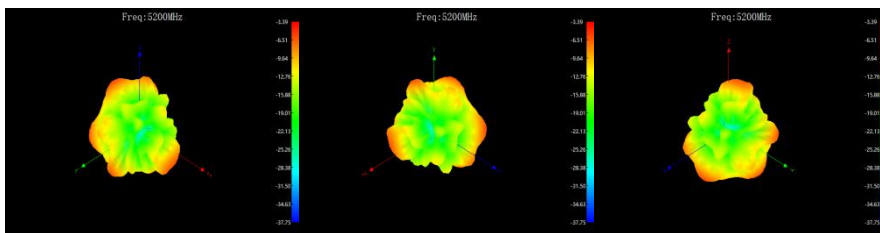

SWR: $\leq 4.0: 1$

- S11

● Efficiency and gain

| Frequency/MHz | Max Gain/dBi | Efficiency / % | Frequency/MHz | Max Gain/dBi | Efficiency / % |
|---------------|--------------|----------------|---------------|--------------|----------------|
| 1560 | -0.96 | 29.12 | 5200 | -2.39 | 32.63 |
| 1565 | -0.83 | 29.71 | 5235 | -2.37 | 32.87 |
| 1570 | -0.99 | 28.7 | 5270 | -3.24 | 32.05 |
| 1575 | -0.75 | 29.71 | 5305 | -3.06 | 32.43 |
| 1580 | -0.55 | 30.72 | 5340 | -3.07 | 32.59 |
| 2400 | 2.42 | 35.73 | 5375 | -3.35 | 32.34 |
| 2410 | 2.68 | 36.22 | 5410 | -3.24 | 32.3 |
| 2420 | 2.44 | 35.81 | 5445 | -2.98 | 32.65 |
| 2430 | 2.57 | 35.97 | 5480 | -3.15 | 32.28 |
| 2440 | 2.63 | 37.33 | 5515 | -2.92 | 31.98 |
| 2450 | 2.94 | 38.28 | 5550 | -2.66 | 32.07 |
| 2460 | 3 | 38.02 | 5585 | -2.98 | 31.06 |
| 2470 | 3.33 | 39.17 | 5620 | -4.12 | 29.43 |
| 2480 | 3.52 | 39.72 | 5655 | -3.3 | 28.09 |
| 2490 | 3.6 | 39.72 | 5690 | -3.97 | 27.41 |
| 2500 | 3.56 | 39.63 | 5725 | -3.26 | 27.07 |
| | | | 5760 | -3.2 | 27.39 |
| | | | 5795 | -3.88 | 28 |

● Radiation pattern

● Structure size