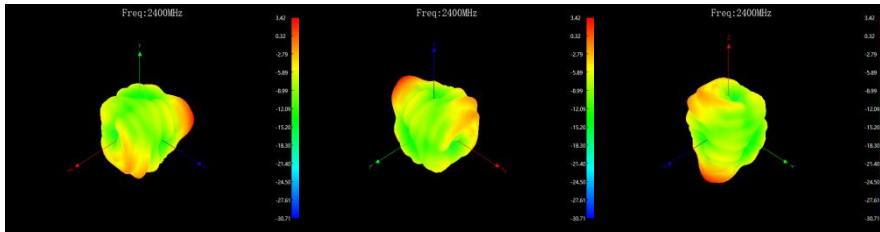

SWR: $\leq 4.0: 1$

- S11

● Efficiency and gain

| Frequency/MHz | Max Gain/dBi | Efficiency / % | Frequency/MHz | Max Gain/dBi | Efficiency / % |
|---------------|--------------|----------------|---------------|--------------|----------------|
| 1560 | -0.96 | 29.12 | 5200 | -2.39 | 32.63 |
| 1565 | -0.83 | 29.71 | 5235 | -2.37 | 32.87 |
| 1570 | -0.99 | 28.7 | 5270 | -3.24 | 32.05 |
| 1575 | -0.75 | 29.71 | 5305 | -3.06 | 32.43 |
| 1580 | -0.55 | 30.72 | 5340 | -3.07 | 32.59 |
| 2400 | 2.42 | 35.73 | 5375 | -3.35 | 32.34 |
| 2410 | 2.68 | 36.22 | 5410 | -3.24 | 32.3 |
| 2420 | 2.44 | 35.81 | 5445 | -2.98 | 32.65 |
| 2430 | 2.57 | 35.97 | 5480 | -3.15 | 32.28 |
| 2440 | 2.63 | 37.33 | 5515 | -2.92 | 31.98 |
| 2450 | 2.94 | 38.28 | 5550 | -2.66 | 32.07 |
| 2460 | 3 | 38.02 | 5585 | -2.98 | 31.06 |
| 2470 | 3.33 | 39.17 | 5620 | -4.12 | 29.43 |
| 2480 | 3.52 | 39.72 | 5655 | -3.3 | 28.09 |
| 2490 | 3.6 | 39.72 | 5690 | -3.97 | 27.41 |
| 2500 | 3.56 | 39.63 | 5725 | -3.26 | 27.07 |
| | | | 5760 | -3.2 | 27.39 |
| | | | 5795 | -3.88 | 28 |

● Radiation pattern

● Structure size