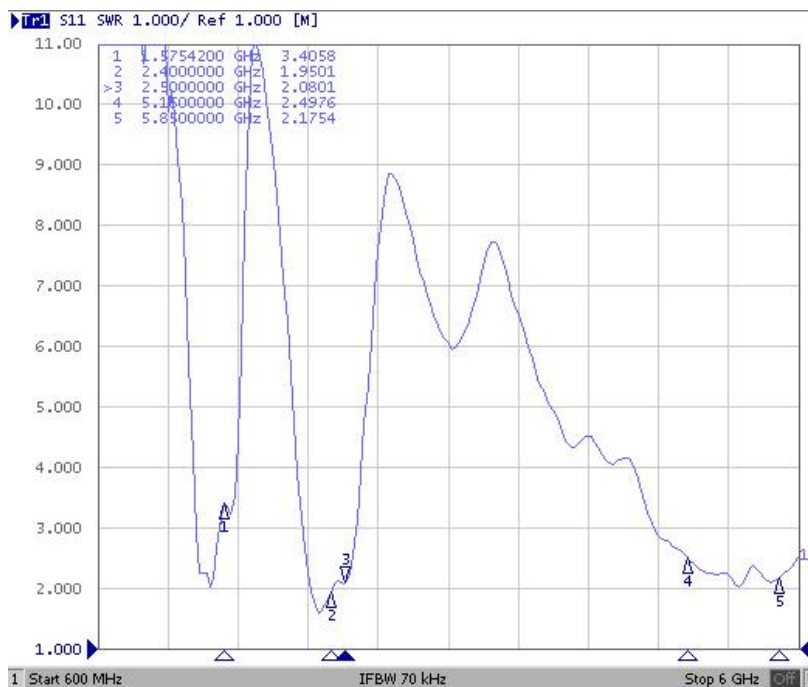

BT&WIFI&GPS Antenna Specification

GPS&WIFI&BT Antenna

- Technical parameters

WLAN: GPS&WIFI&BT

Antenna manufacturer company: Sunnyway Technology

Antenna Type: PIFA Antenna

model: XR2

Frequency: 1575MHz, 2400MHz~2500MHz, 5150MHz~5850MHz

SWR: $\leq 4.0: 1$

- S11

● Efficiency and gain

| Frequency/MHz | Max Gain/dBi | Efficiency / % | Frequency/MHz | Max Gain/dBi | Efficiency / % |
|---------------|--------------|----------------|---------------|--------------|----------------|
| 1560 | -0.96 | 29.12 | 5200 | -2.39 | 32.63 |
| 1565 | -0.83 | 29.71 | 5235 | -2.37 | 32.87 |
| 1570 | -0.99 | 28.7 | 5270 | -3.24 | 32.05 |
| 1575 | -0.75 | 29.71 | 5305 | -3.06 | 32.43 |
| 1580 | -0.55 | 30.72 | 5340 | -3.07 | 32.59 |
| 2400 | 2.42 | 35.73 | 5375 | -3.35 | 32.34 |
| 2410 | 2.68 | 36.22 | 5410 | -3.24 | 32.3 |
| 2420 | 2.44 | 35.81 | 5445 | -2.98 | 32.65 |
| 2430 | 2.57 | 35.97 | 5480 | -3.15 | 32.28 |
| 2440 | 2.63 | 37.33 | 5515 | -2.92 | 31.98 |
| 2450 | 2.94 | 38.28 | 5550 | -2.66 | 32.07 |
| 2460 | 3 | 38.02 | 5585 | -2.98 | 31.06 |
| 2470 | 3.33 | 39.17 | 5620 | -4.12 | 29.43 |
| 2480 | 3.52 | 39.72 | 5655 | -3.3 | 28.09 |
| 2490 | 3.6 | 39.72 | 5690 | -3.97 | 27.41 |
| 2500 | 3.56 | 39.63 | 5725 | -3.26 | 27.07 |
| | | | 5760 | -3.2 | 27.39 |
| | | | 5795 | -3.88 | 28 |

● Radiation pattern

● Structure size