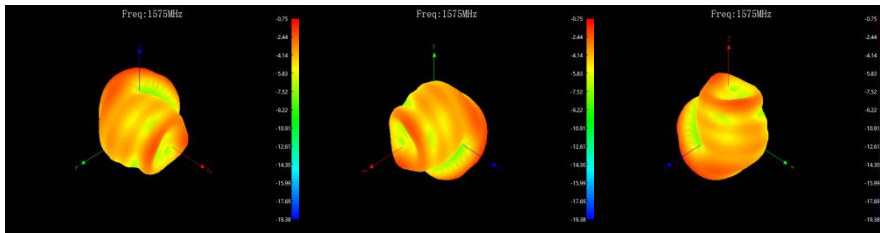

SWR: $\leq 4.0: 1$

- S11

● Efficiency and gain

| Frequency/MHz | Max Gain/dBi | Efficiency / % | Frequency/MHz | Max Gain/dBi | Efficiency / % |
|---------------|--------------|----------------|---------------|--------------|----------------|
| 1560 | -0.96 | 29.12 | 5200 | -2.39 | 32.63 |
| 1565 | -0.83 | 29.71 | 5235 | -2.37 | 32.87 |
| 1570 | -0.99 | 28.7 | 5270 | -3.24 | 32.05 |
| 1575 | -0.75 | 29.71 | 5305 | -3.06 | 32.43 |
| 1580 | -0.55 | 30.72 | 5340 | -3.07 | 32.59 |
| 2400 | 2.42 | 35.73 | 5375 | -3.35 | 32.34 |
| 2410 | 2.68 | 36.22 | 5410 | -3.24 | 32.3 |
| 2420 | 2.44 | 35.81 | 5445 | -2.98 | 32.65 |
| 2430 | 2.57 | 35.97 | 5480 | -3.15 | 32.28 |
| 2440 | 2.63 | 37.33 | 5515 | -2.92 | 31.98 |
| 2450 | 2.94 | 38.28 | 5550 | -2.66 | 32.07 |
| 2460 | 3 | 38.02 | 5585 | -2.98 | 31.06 |
| 2470 | 3.33 | 39.17 | 5620 | -4.12 | 29.43 |
| 2480 | 3.52 | 39.72 | 5655 | -3.3 | 28.09 |
| 2490 | 3.6 | 39.72 | 5690 | -3.97 | 27.41 |
| 2500 | 3.56 | 39.63 | 5725 | -3.26 | 27.07 |
| | | | 5760 | -3.2 | 27.39 |
| | | | 5795 | -3.88 | 28 |

● Radiation pattern

● Structure size