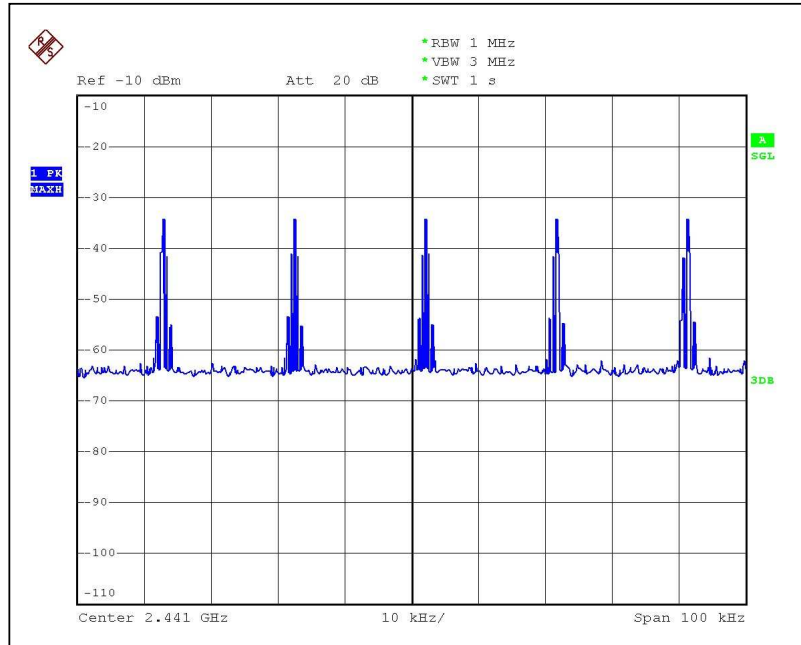

Packet On time

Bluetooth Average On time

Packet : DH3

Channel :CH00

Packet : DH3

Channel :CH39

Packet : DH3

Channel :CH78