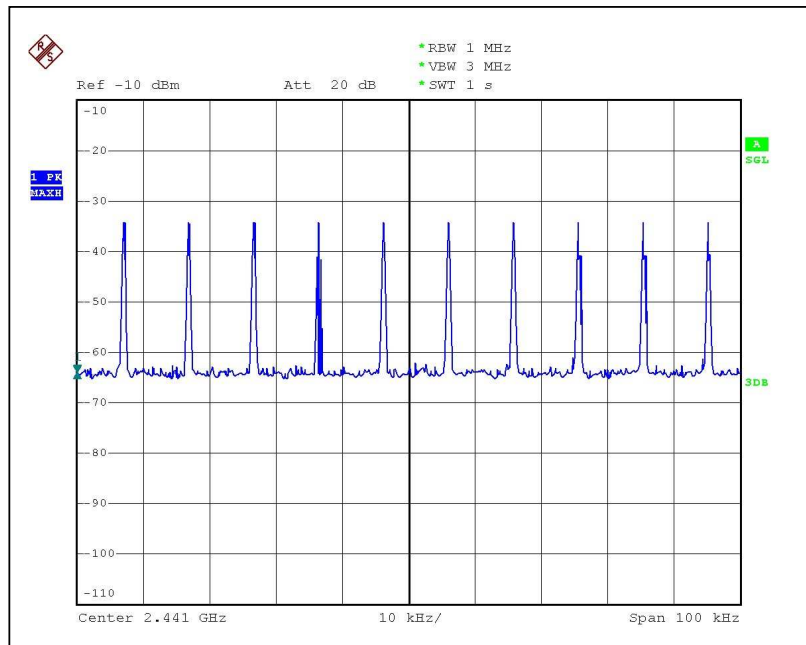

A ____

Bluetooth Average On time

Packet : DH1

Channel :CH00

Packet : DH1

Channel :CH39

Packet : DH1

Channel : CH78