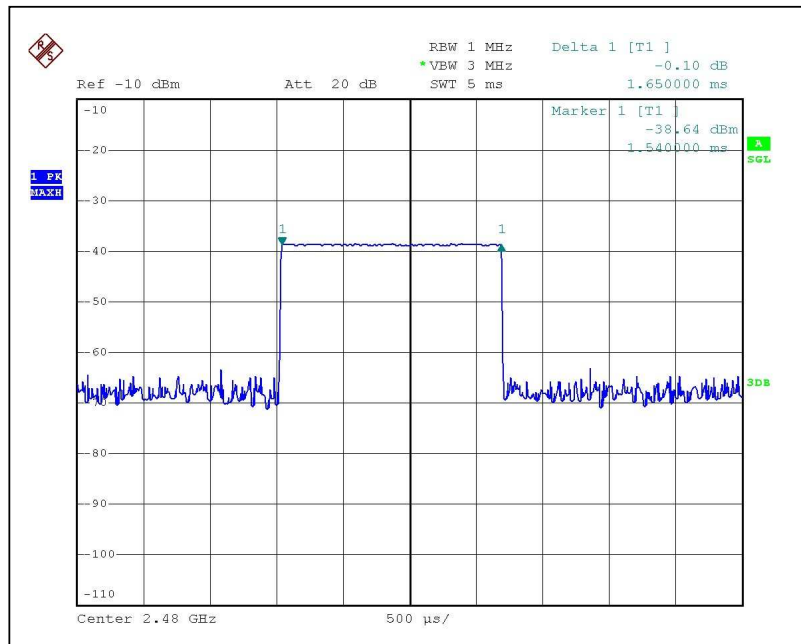

Packet On time