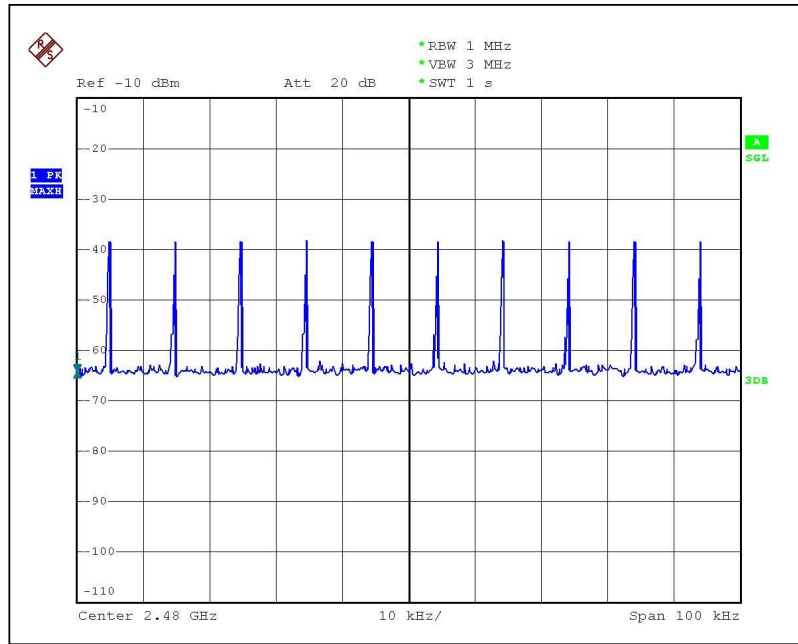

A ____

Bluetooth Average On time

Packet : DH1

Channel :CH00

Packet : DH1

Channel :CH39

Packet : DH1

Channel : CH78