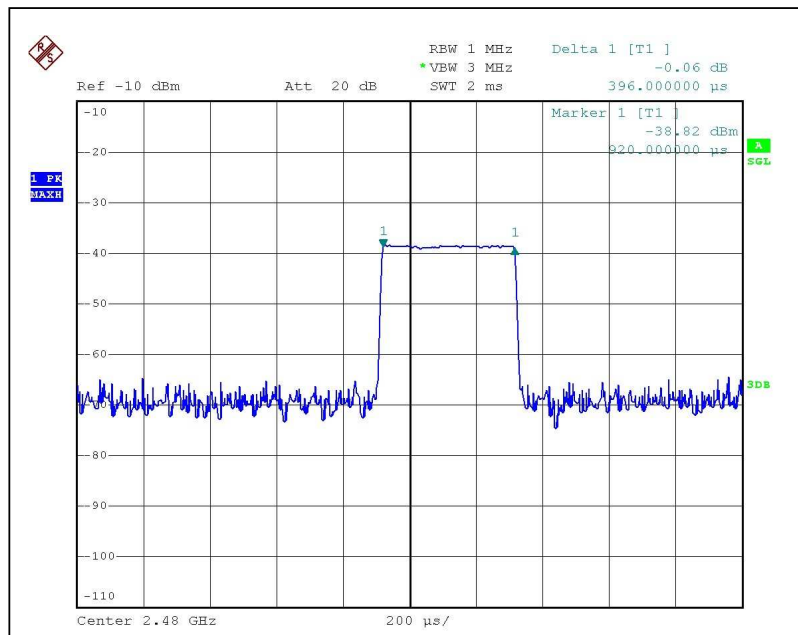

Packet On time