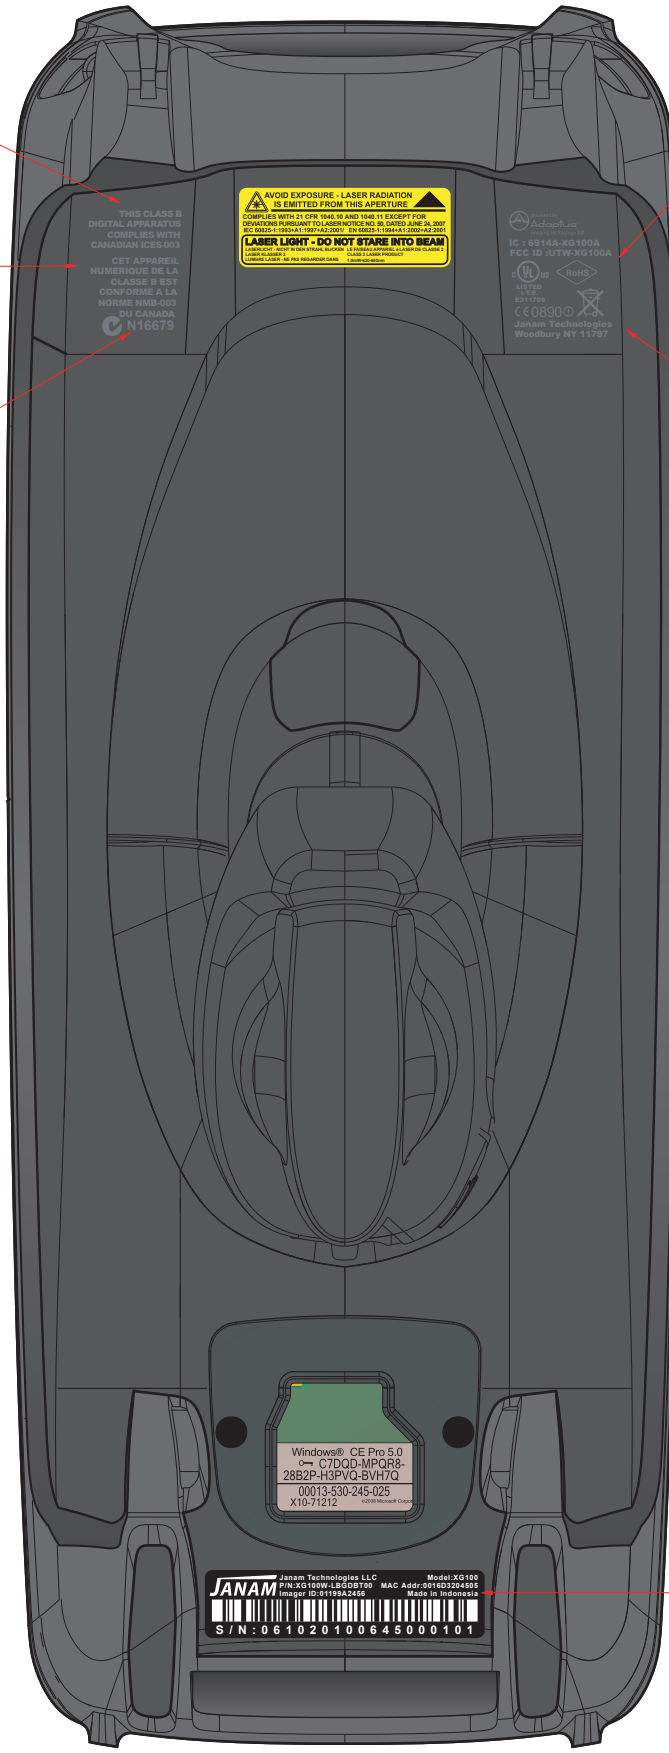

Removal of Windows Logo

Re-alignment of text and regulatory logos

Code added

- 1. UL Control No.
- 2. SCT logo removed
- 3. NOM logo removed
- 4. RoHS Added

Janam Address Added

Made in Indonesia to replace Made in the Philippines

BACK HOUSING
BACK VIEW

BACK HOUSING - UPDATED REGULATORY LABEL DETAILS