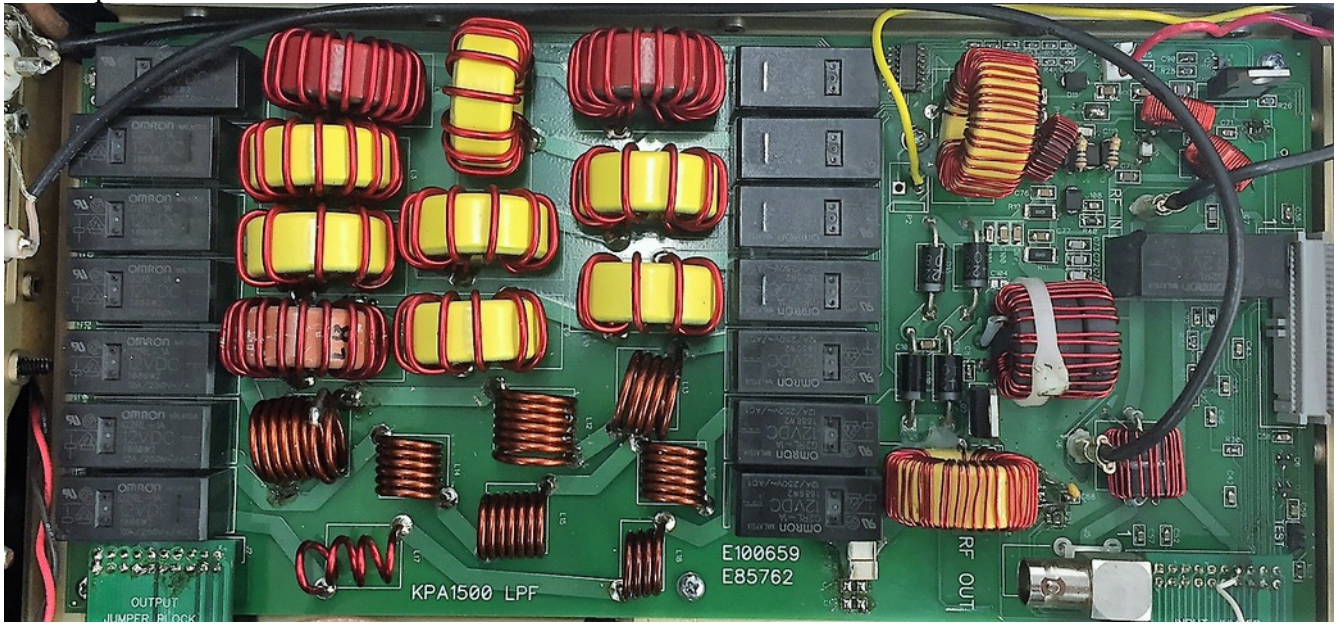

KPA1500 Board Photographs

PA-top

PA-bottom--Input

PA Bottom--Output

LPF-top

LPF-bottom

Front Panel-top

Front Panel-bottom

Digital IO Top

Digital IO Bottom

ATU Top

ATU Bottom

KPA1500 Internal Photographs

Top View

Bottom View

Right Side view

KPA1500 Top View Showing Front Panel Interconnection

KPA1500 Power Supply Internal Photograph