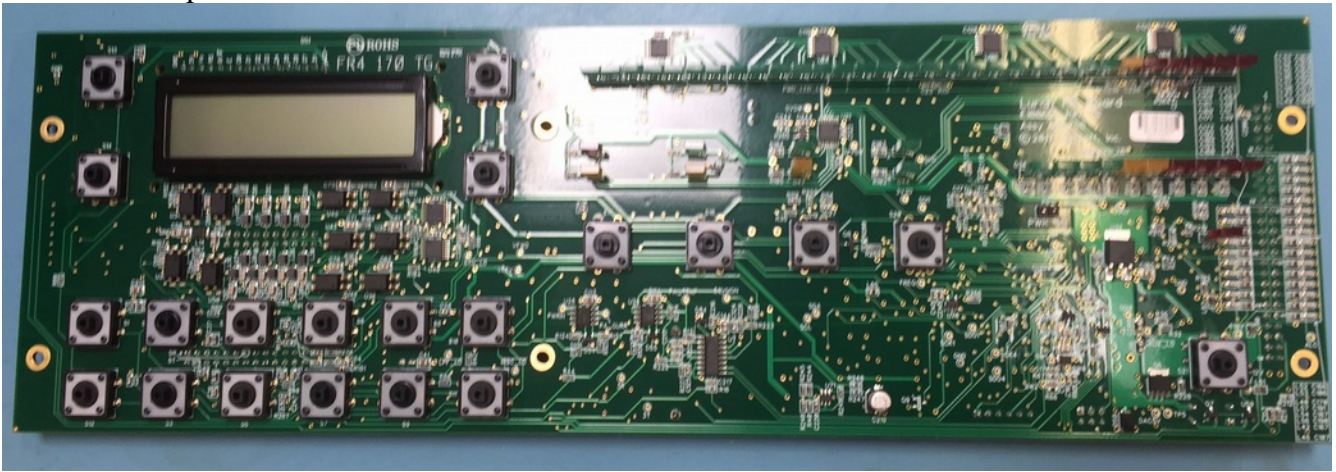

KPA1500 Board Photographs

PA-top

PA-bottom--Input

PA Bottom--Output

LPF-top

LPF-bottom

Front Panel-top

Front Panel-bottom

Digital IO Top

Digital IO Bottom

ATU Top

ATU Bottom

KPA1500 Internal Photographs

Top View

Bottom View

Right Side view

KPA1500 Top View Showing Front Panel Interconnection

KPA1500 Power Supply Internal Photograph