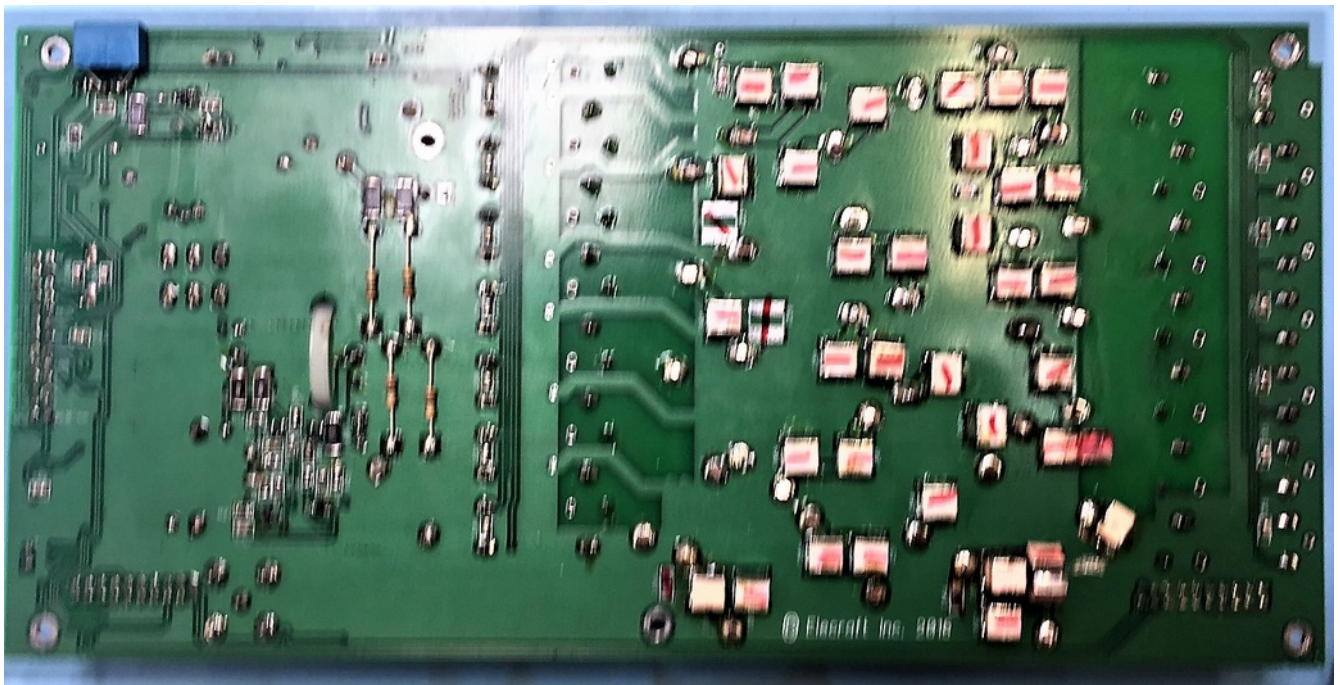

KPA1500 Board Photographs

PA-top

PA-bottom--Input

PA Bottom--Output

LPF-top

LPF-bottom

Front Panel-top

Front Panel-bottom

Digital IO Top

Digital IO Bottom

ATU Top

ATU Bottom

KPA1500 Internal Photographs

Top View

Bottom View

Right Side view

KPA1500 Top View Showing Front Panel Interconnection

KPA1500 Power Supply Internal Photograph