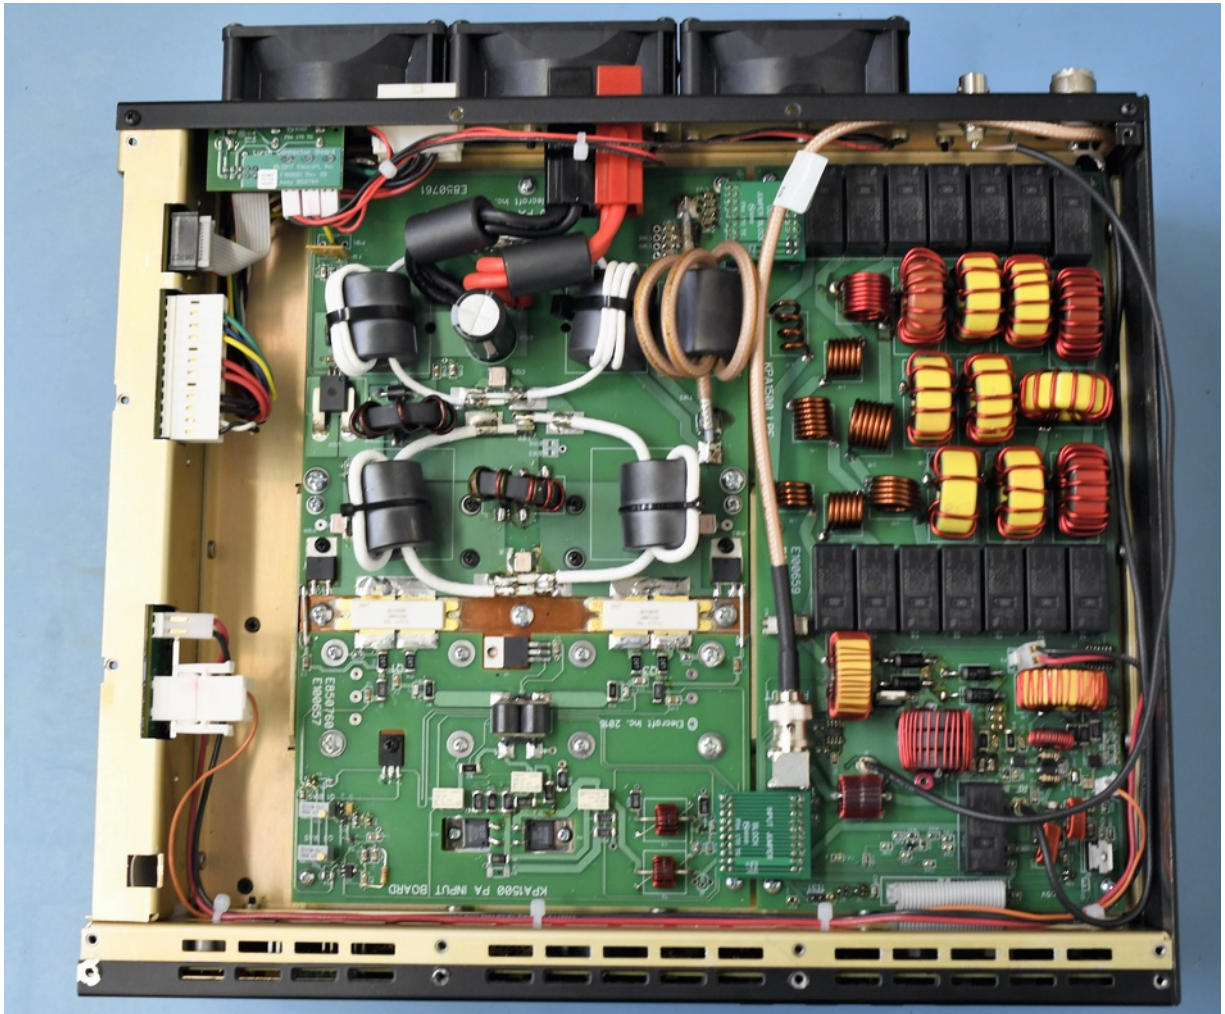

KPA1500 Board Photographs

PA-top

PA-bottom--Input

PA Bottom--Output

LPF-top

LPF-bottom

Front Panel-top

Front Panel-bottom

Digital IO Top

Digital IO Bottom

ATU Top

ATU Bottom

KPA1500 Internal Photographs

Top View

Bottom View

Right Side view

KPA1500 Top View Showing Front Panel Interconnection

KPA1500 Power Supply Internal Photograph