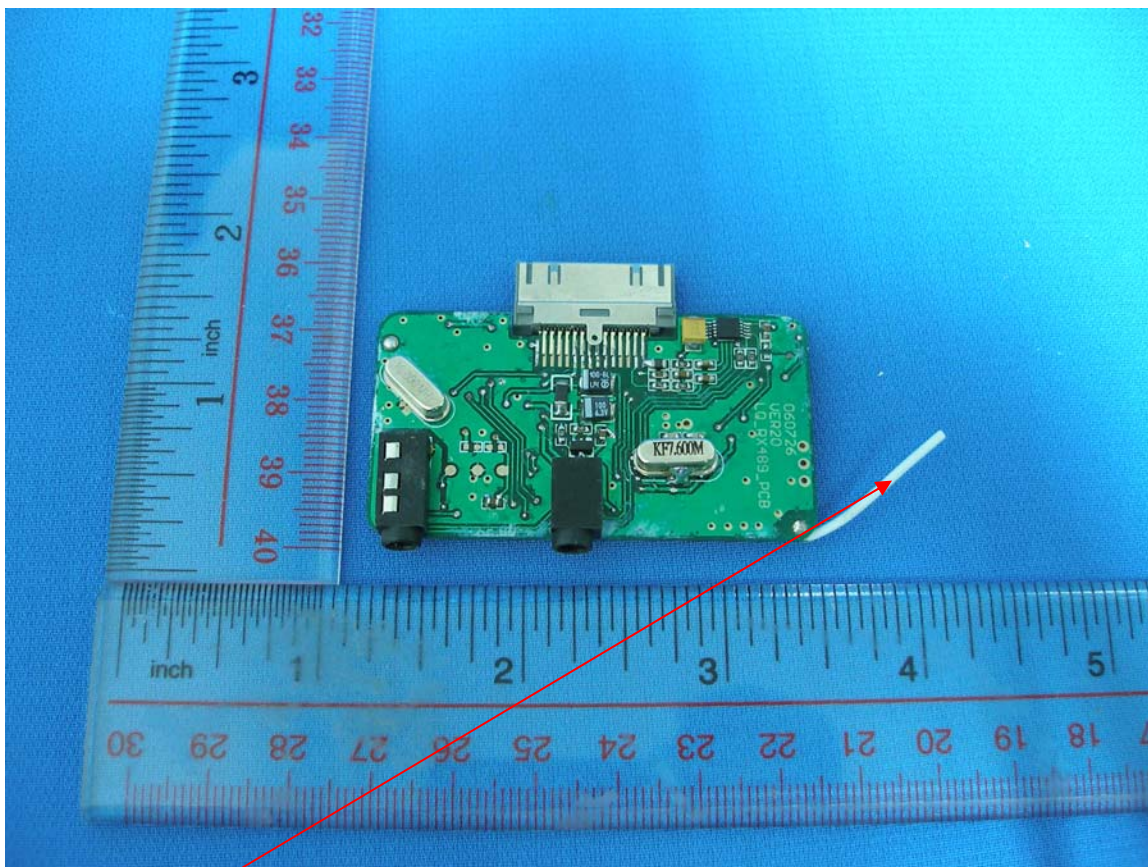

**Applicant: ESI CASES AND ACCESSORIES**

**FCC ID: UTOMP1045**

**Antenna**

Note:

This is the normal 26AWG cable. The cable's length is 2.5cm.