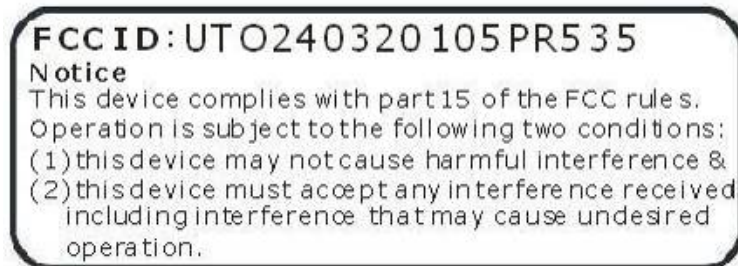

EXHIBIT A - FCC ID LABELING AND LOCATION

FCC ID Label

FCC ID Label Location

The label shown shall be permanently affixed at a conspicuous location on the device and be readily visible to the user at the time purchase (Labeling requirements per 2.925)