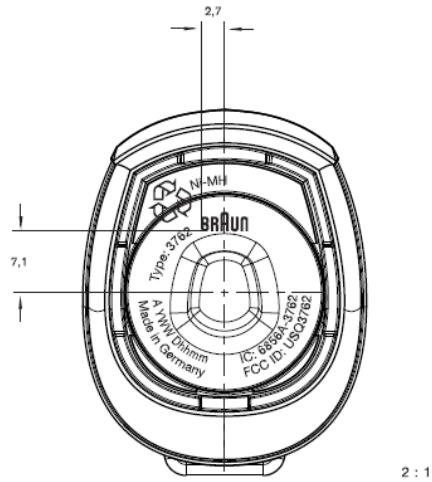

ID Label and Label Location

Production Code (A YWW Dhhmm):

Symbol	Meaning	Example
A	Production line	
Y	Year (last digit)	9 = 2009
WW	Calendar week	
D	Day of week	1 = Monday, 7 = Sunday
hh	Hours	
mm	Minutes	

Released	Name	Schriempfel		General Tolerances $\pm 0,5$	Process Laser Marking	
	Date	08.02.11			Drawn	08.02.11 Thalheim
Date	00	HZ	08.02.11	Checked		Graphic Layout D34 Bottom NA
	Ind.	Remarks	Date	Name		
				BRAUN		99592167

The ID Label will be located on the bottom of the tooth brush handle.