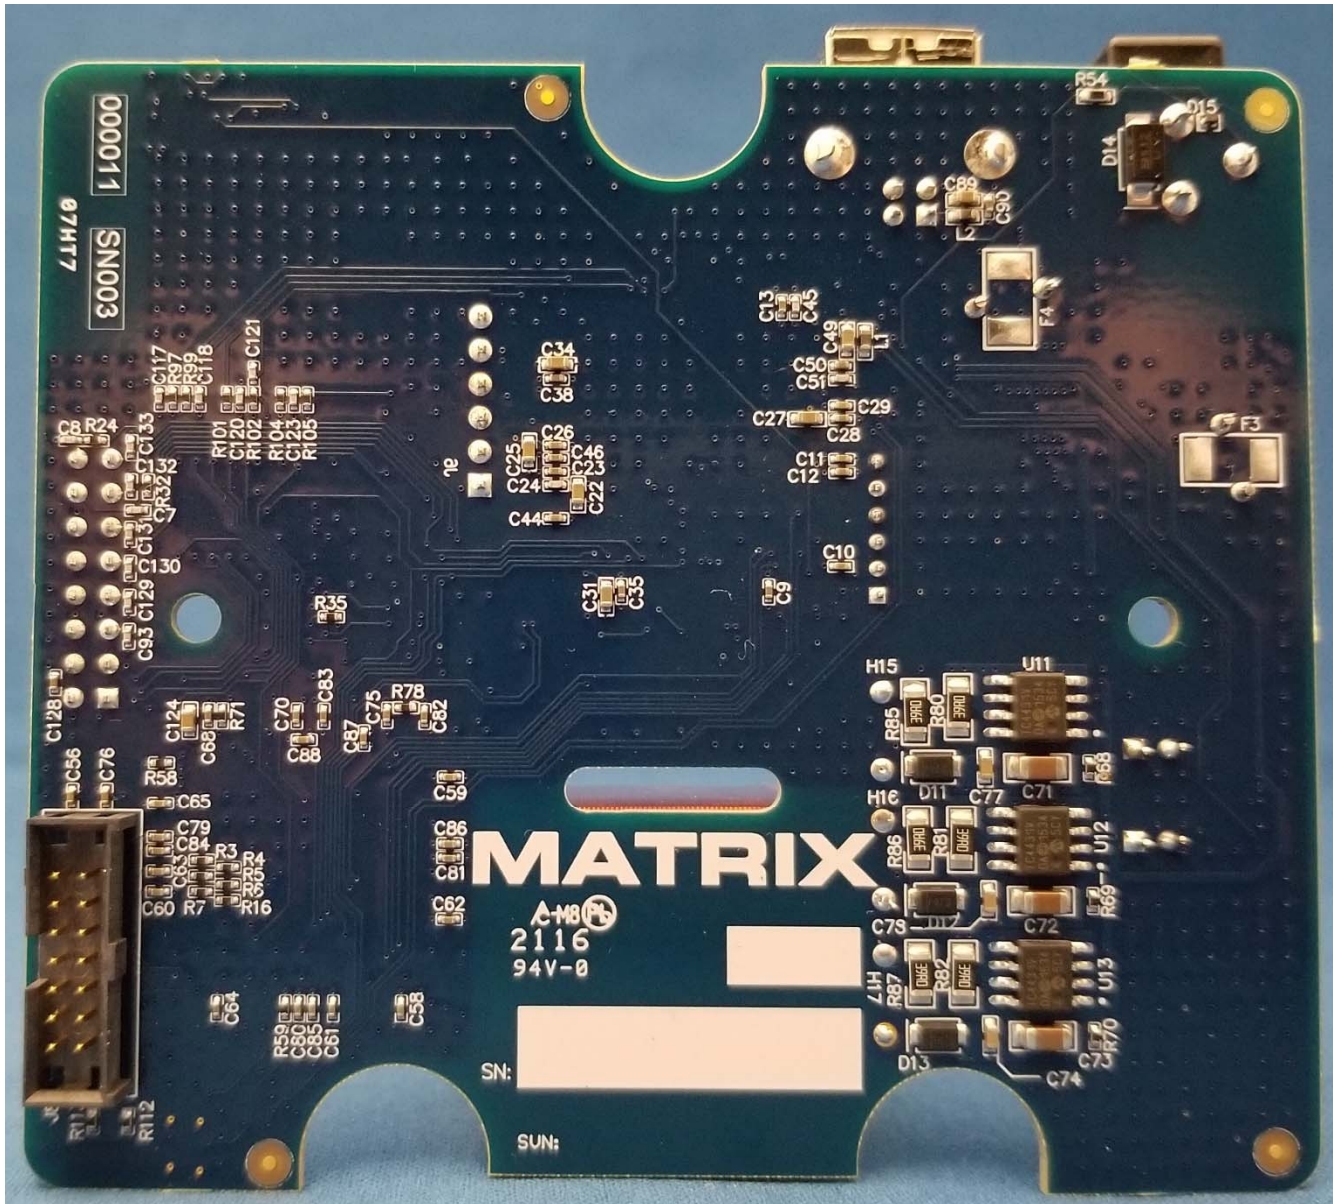

INTERNAL PHOTOS

Company Name	Matrix Design Group LLC
FCC ID #	USKLOCTSTR