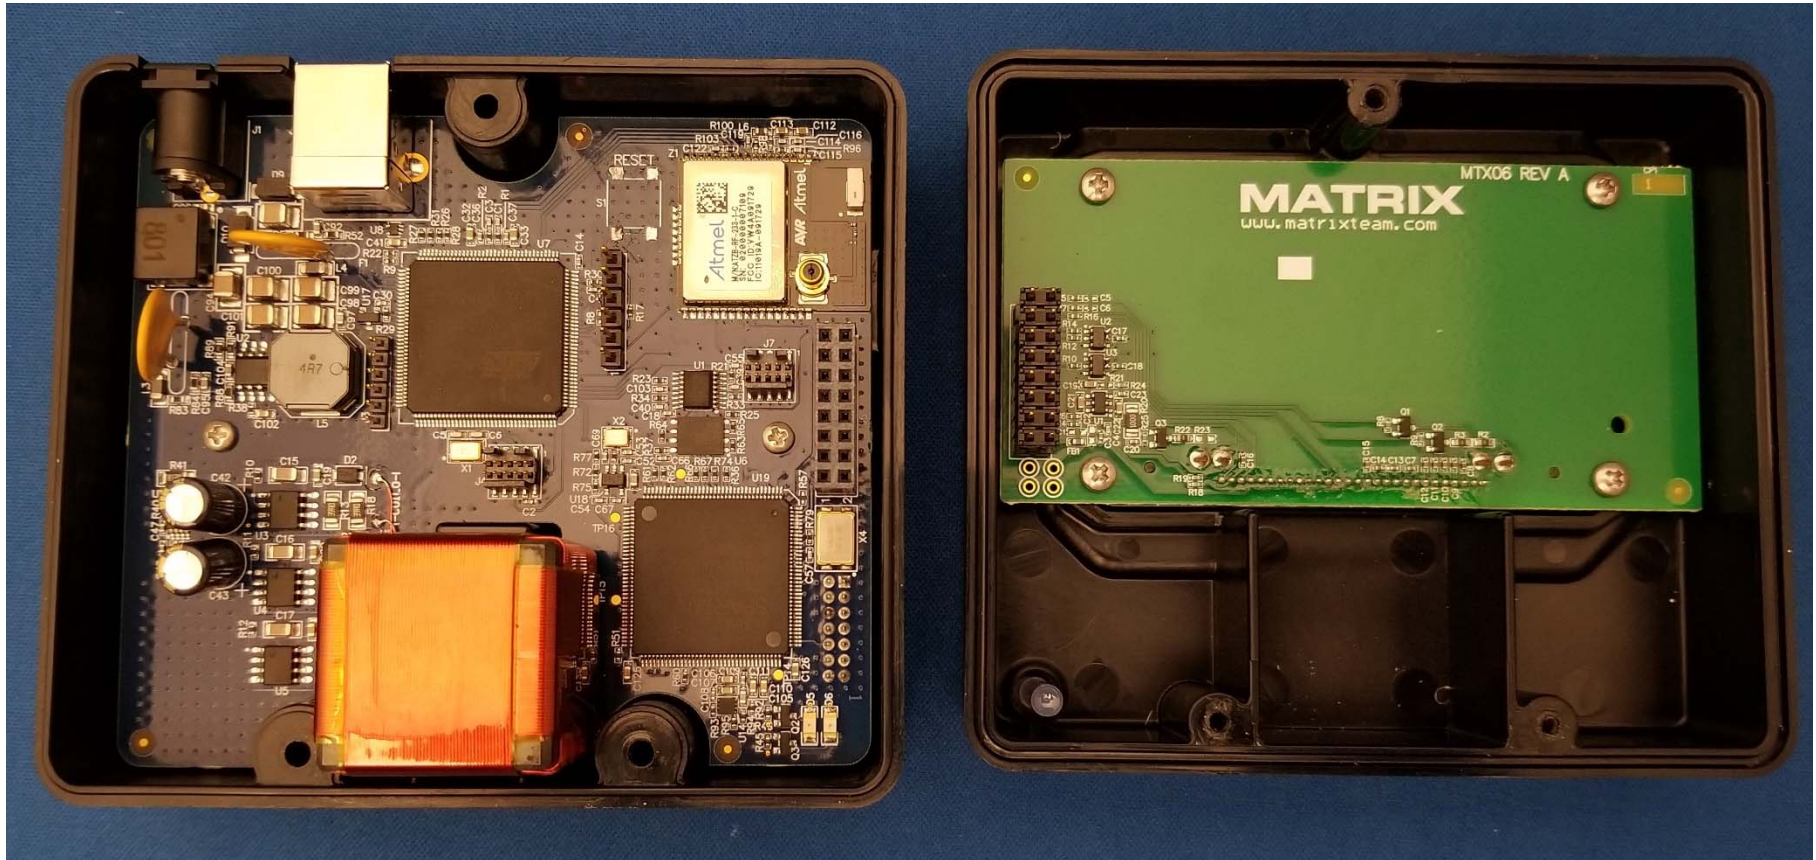

INTERNAL PHOTOS

Company Name	Matrix Design Group LLC
FCC ID #	USKLOCTSTR

INTERNAL PHOTOS

Company Name	Matrix Design Group LLC
FCC ID #	USKLOCTSTR

INTERNAL PHOTOS	
Company Name	Matrix Design Group LLC
FCC ID #	USKLOCTSTR