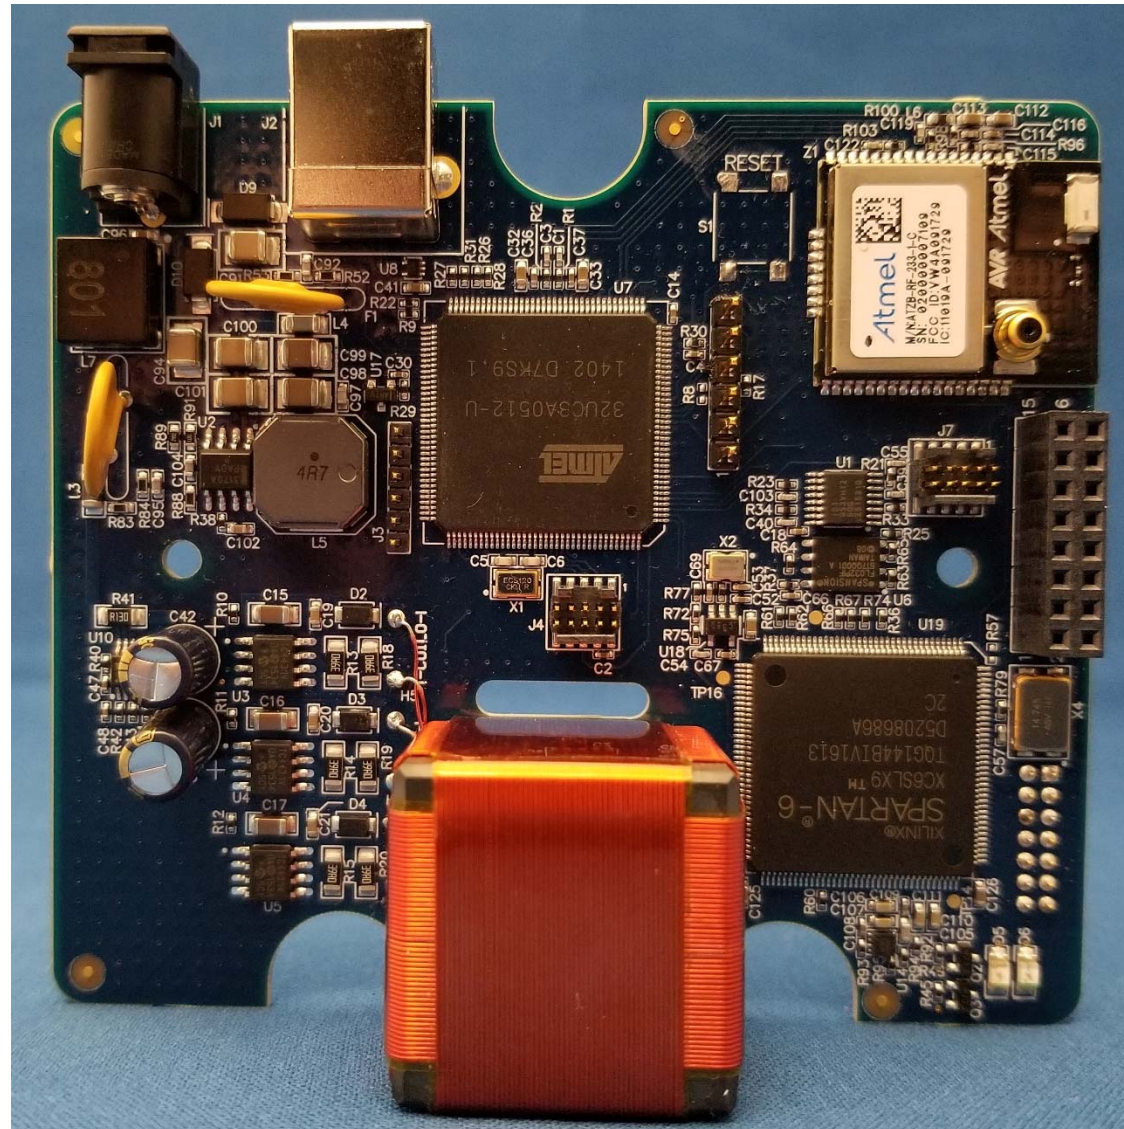

INTERNAL PHOTOS

Company Name	Matrix Design Group LLC
FCC ID #	USKLOCTSTR