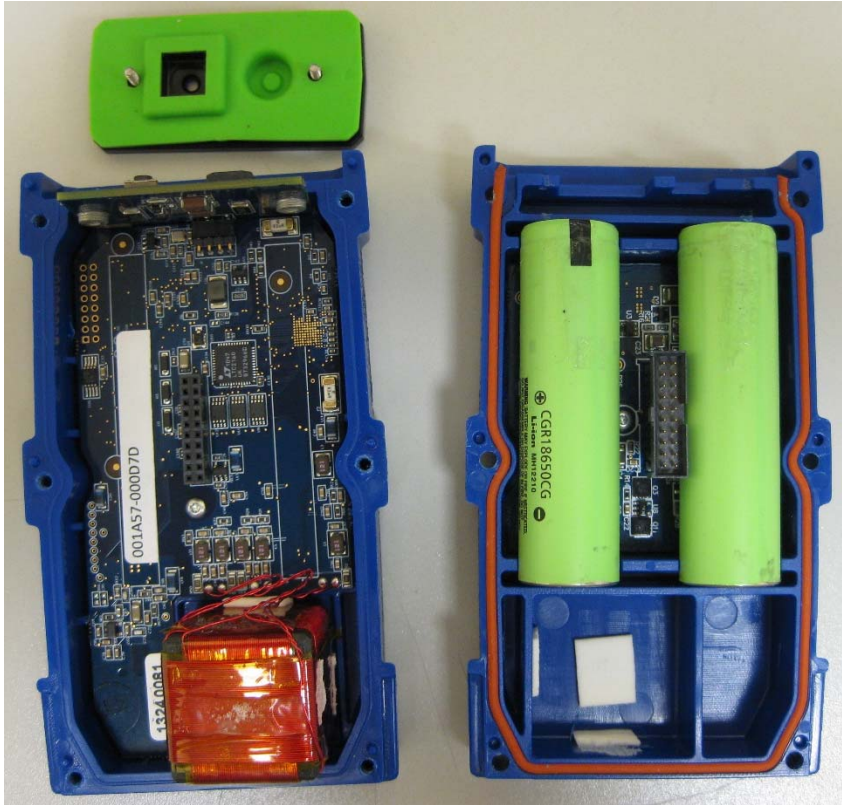

| INTERNAL PHOTOS | |
|------------------------|--------------------------|
| Company Name | Matrix Design Group, LLC |
| Model # | 10000615 |
| FCC ID # | USK-10000615 |
| IC # | 11898A-10000615 |

| INTERNAL PHOTOS | |
|------------------------|--------------------------|
| Company Name | Matrix Design Group, LLC |
| Model # | 10000615 |
| FCC ID # | USK-10000615 |
| IC # | 11898A-10000615 |