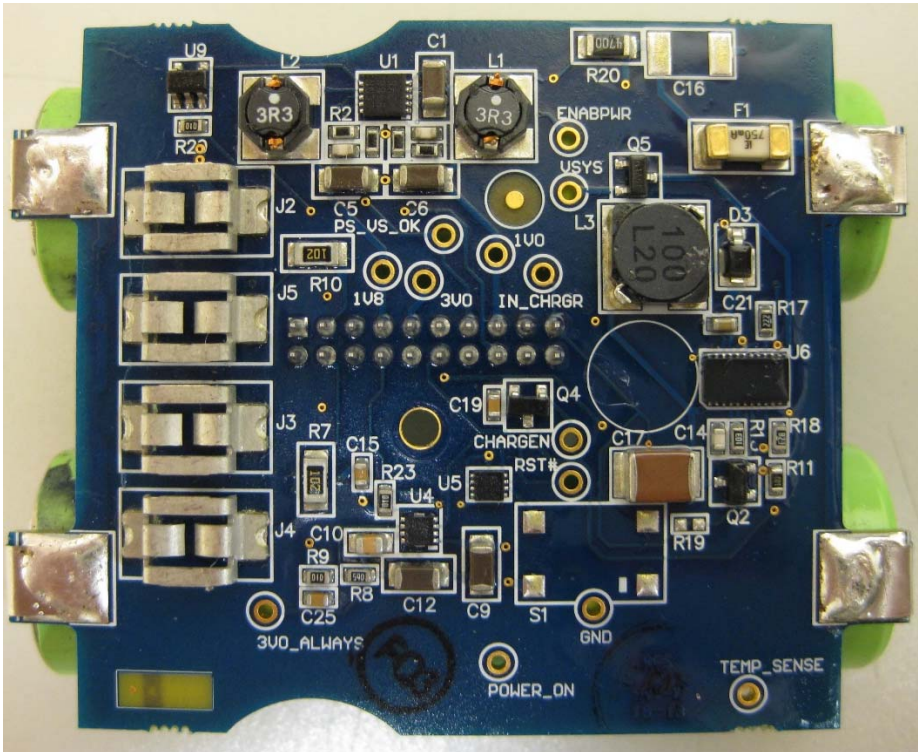

INTERNAL PHOTOS	
Company Name	Matrix Design Group, LLC
Model #	10000615
FCC ID #	USK-10000615
IC #	11898A-10000615