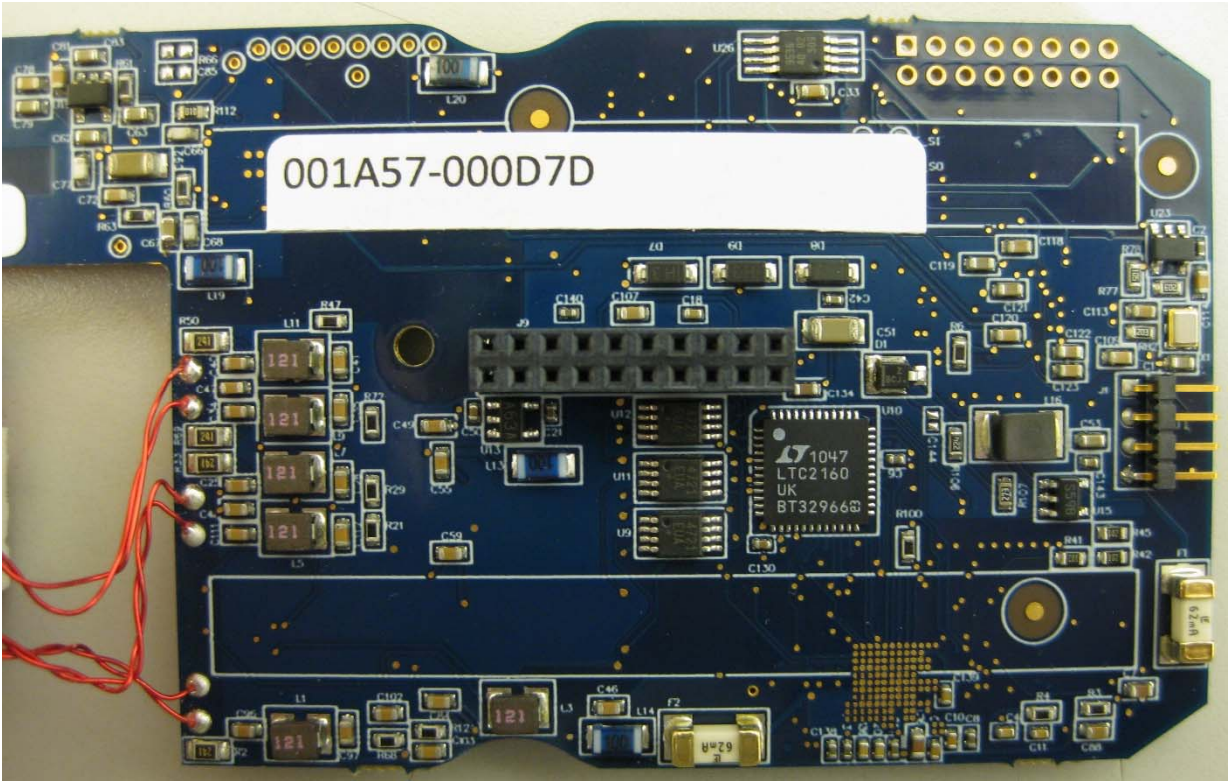

| INTERNAL PHOTOS | |
|------------------------|--------------------------|
| Company Name | Matrix Design Group, LLC |
| Model # | 10000615 |
| FCC ID # | USK-10000615 |
| IC # | 11898A-10000615 |

| INTERNAL PHOTOS | |
|------------------------|--------------------------|
| Company Name | Matrix Design Group, LLC |
| Model # | 10000615 |
| FCC ID # | USK-10000615 |
| IC # | 11898A-10000615 |

| INTERNAL PHOTOS | |
|------------------------|--------------------------|
| Company Name | Matrix Design Group, LLC |
| Model # | 10000615 |
| FCC ID # | USK-10000615 |
| IC # | 11898A-10000615 |

INTERNAL PHOTOS