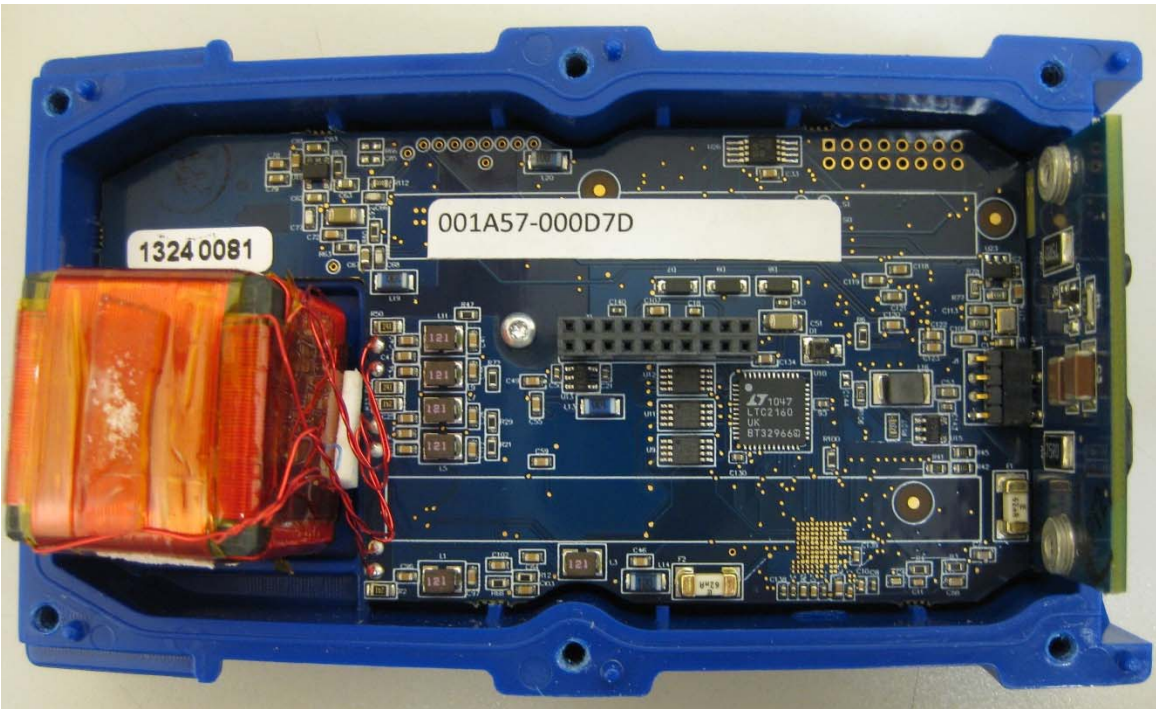

| INTERNAL PHOTOS | |
|------------------------|--------------------------|
| Company Name | Matrix Design Group, LLC |
| Model # | 10000615 |
| FCC ID # | USK-10000615 |
| IC # | 11898A-10000615 |

| INTERNAL PHOTOS | |
|------------------------|--------------------------|
| Company Name | Matrix Design Group, LLC |
| Model # | 10000615 |
| FCC ID # | USK-10000615 |
| IC # | 11898A-10000615 |

| INTERNAL PHOTOS | |
|------------------------|--------------------------|
| Company Name | Matrix Design Group, LLC |
| Model # | 10000615 |
| FCC ID # | USK-10000615 |
| IC # | 11898A-10000615 |

INTERNAL PHOTOS