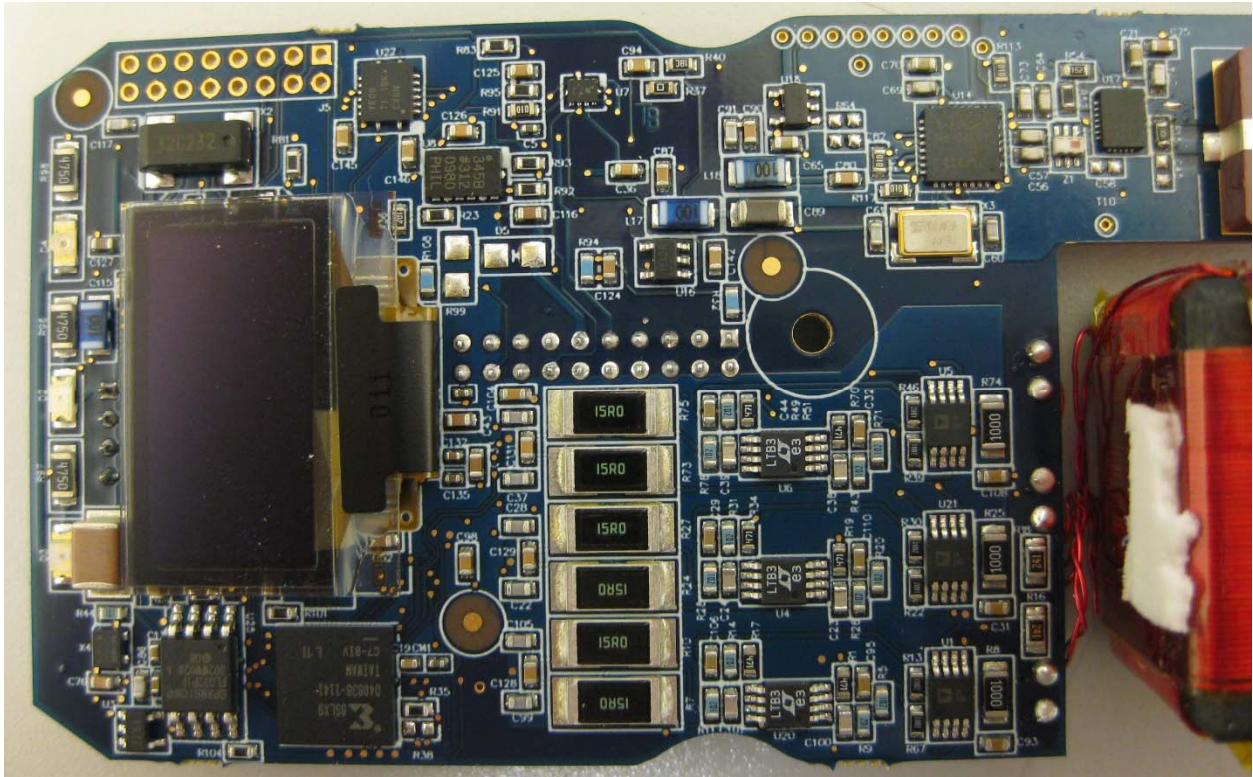

INTERNAL PHOTOS	
Company Name	Matrix Design Group, LLC
Model #	10000615
FCC ID #	USK-10000615
IC #	11898A-10000615