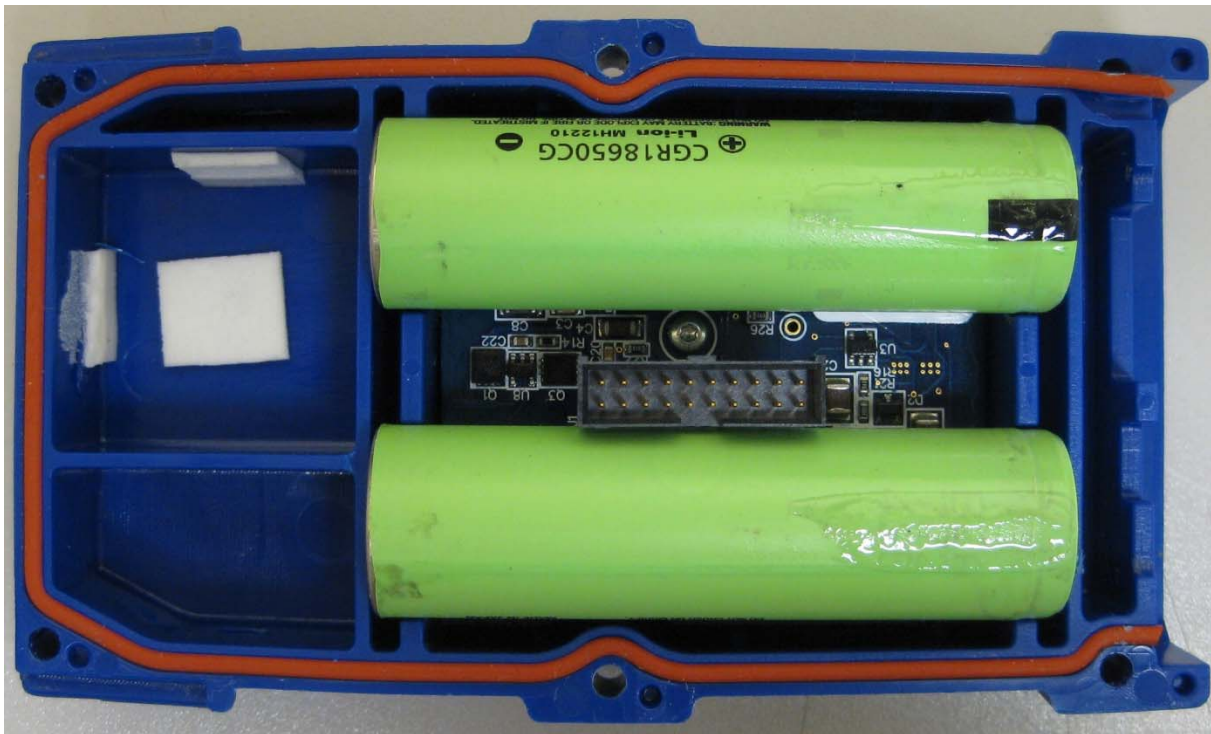

INTERNAL PHOTOS

Company Name	Matrix Design Group, LLC
Model #	10000615
FCC ID #	USK-10000615
IC #	11898A-10000615