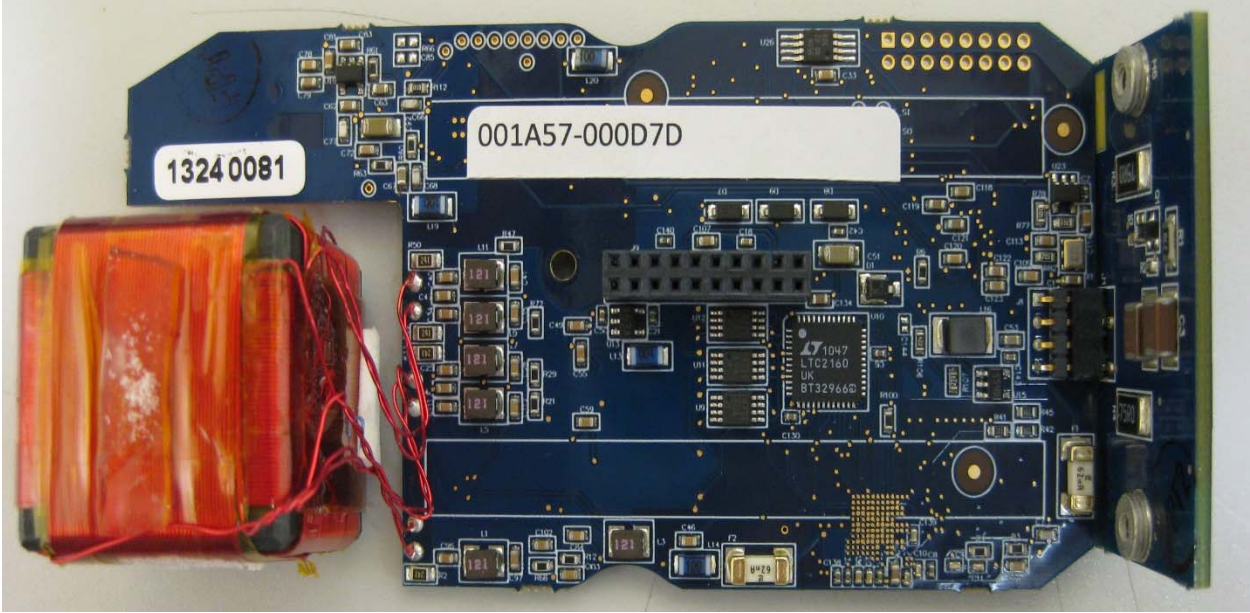

| INTERNAL PHOTOS | |
|------------------------|--------------------------|
| Company Name | Matrix Design Group, LLC |
| Model # | 10000615 |
| FCC ID # | USK-10000615 |
| IC # | 11898A-10000615 |

| INTERNAL PHOTOS | |
|------------------------|--------------------------|
| Company Name | Matrix Design Group, LLC |
| Model # | 10000615 |
| FCC ID # | USK-10000615 |
| IC # | 11898A-10000615 |

| INTERNAL PHOTOS | |
|------------------------|--------------------------|
| Company Name | Matrix Design Group, LLC |
| Model # | 10000615 |
| FCC ID # | USK-10000615 |
| IC # | 11898A-10000615 |

INTERNAL PHOTOS