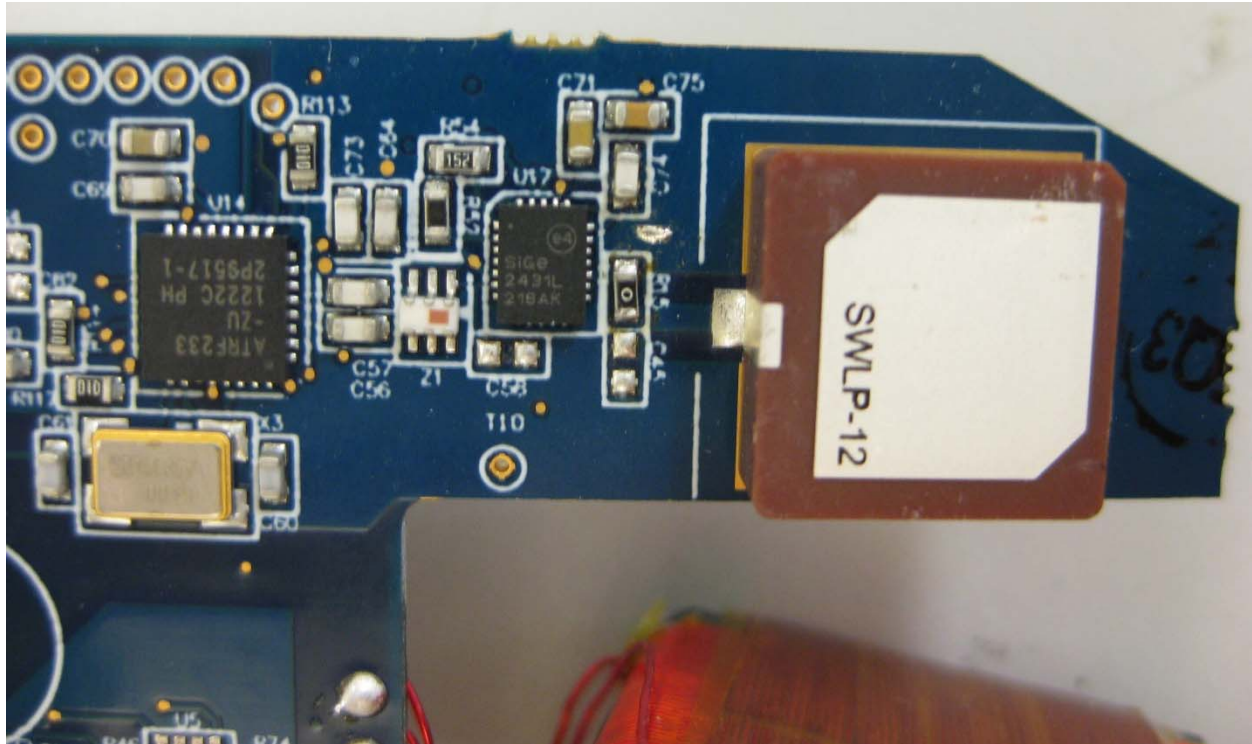

INTERNAL PHOTOS

Company Name	Matrix Design Group, LLC
Model #	10000615
FCC ID #	USK-10000615
IC #	11898A-10000615