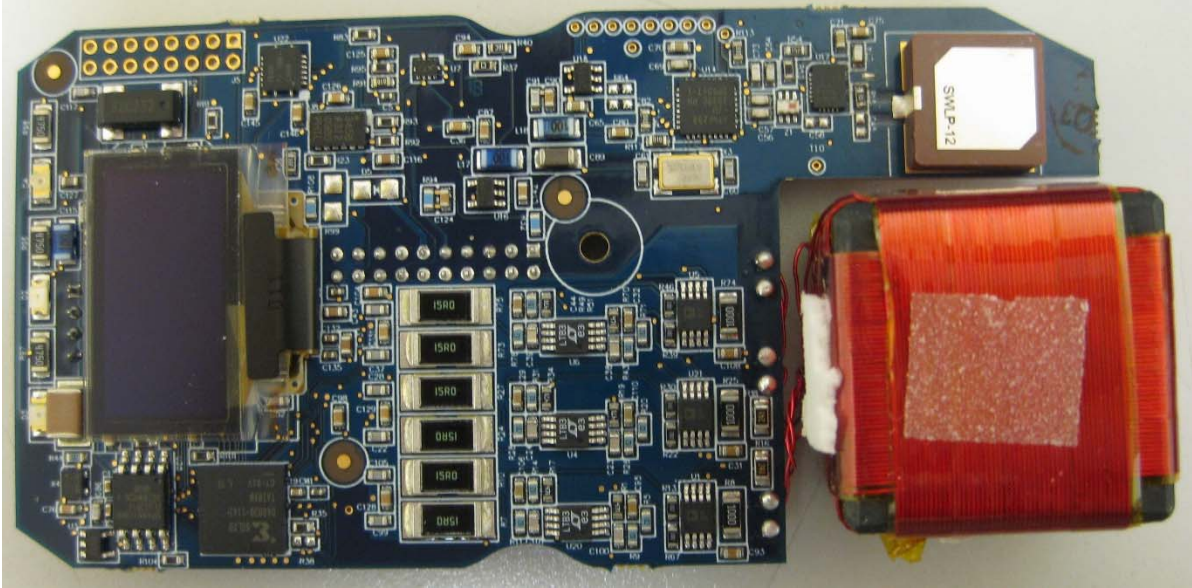

| INTERNAL PHOTOS | |
|------------------------|--------------------------|
| Company Name | Matrix Design Group, LLC |
| Model # | 10000615 |
| FCC ID # | USK-10000615 |
| IC # | 11898A-10000615 |

| INTERNAL PHOTOS | |
|------------------------|--------------------------|
| Company Name | Matrix Design Group, LLC |
| Model # | 10000615 |
| FCC ID # | USK-10000615 |
| IC # | 11898A-10000615 |

| INTERNAL PHOTOS | |
|------------------------|--------------------------|
| Company Name | Matrix Design Group, LLC |
| Model # | 10000615 |
| FCC ID # | USK-10000615 |
| IC # | 11898A-10000615 |

INTERNAL PHOTOS