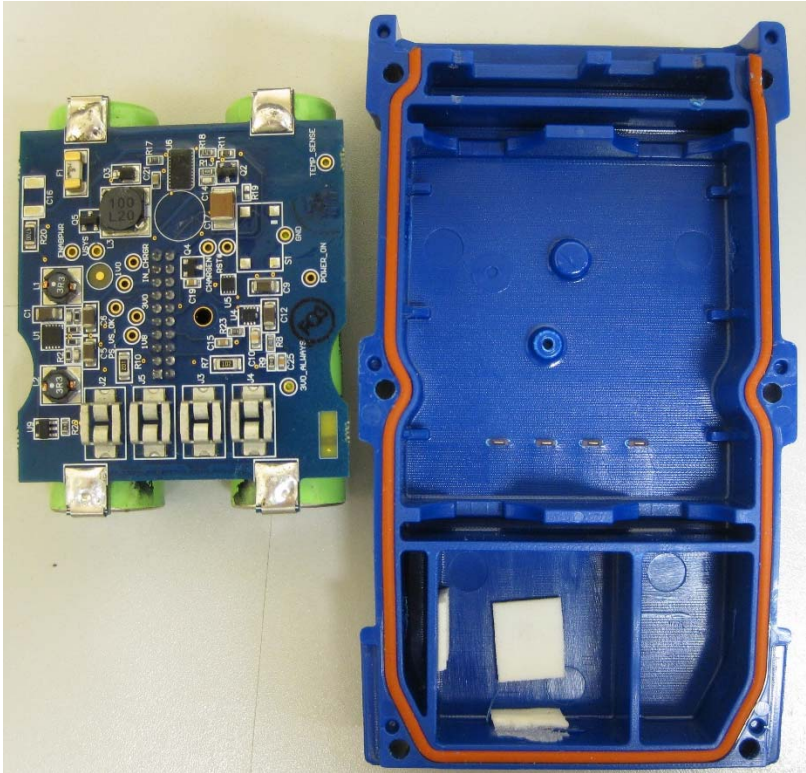

INTERNAL PHOTOS	
Company Name	Matrix Design Group, LLC
Model #	10000615
FCC ID #	USK-10000615
IC #	11898A-10000615