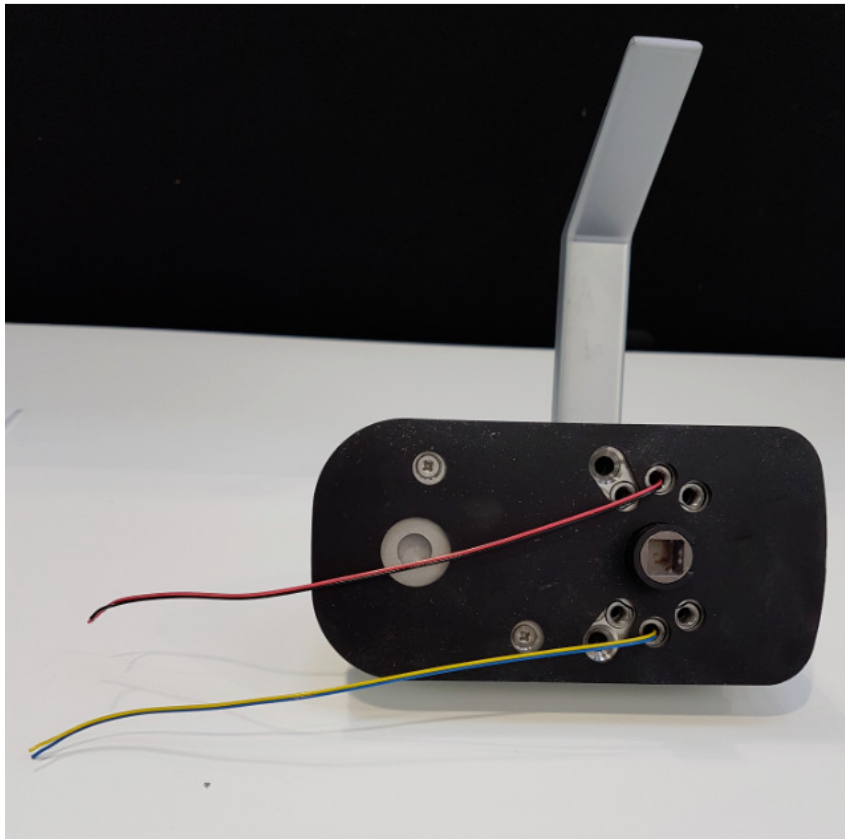

## **External Photos**

### **900-630 - Paxton 10 PaxLock Pro - Latch (Eclipse Handle)**

Date: 6-Jan-20

Product: Paxton 10 PaxLock Pro - Latch (Eclipse Handle)  
Part No. 900-130  
FCC ID: USE900650  
IC ID: 10217A-900650

#### **INSECURE SIDE**

Figure 1 – Front view

Figure 2 – Bottom view

**Figure 3 – Right Side view**

**Figure 4 – Left Side view**

Figure 5 – Underside view

**Figure 6 – Top view**

**SECURE SIDE**