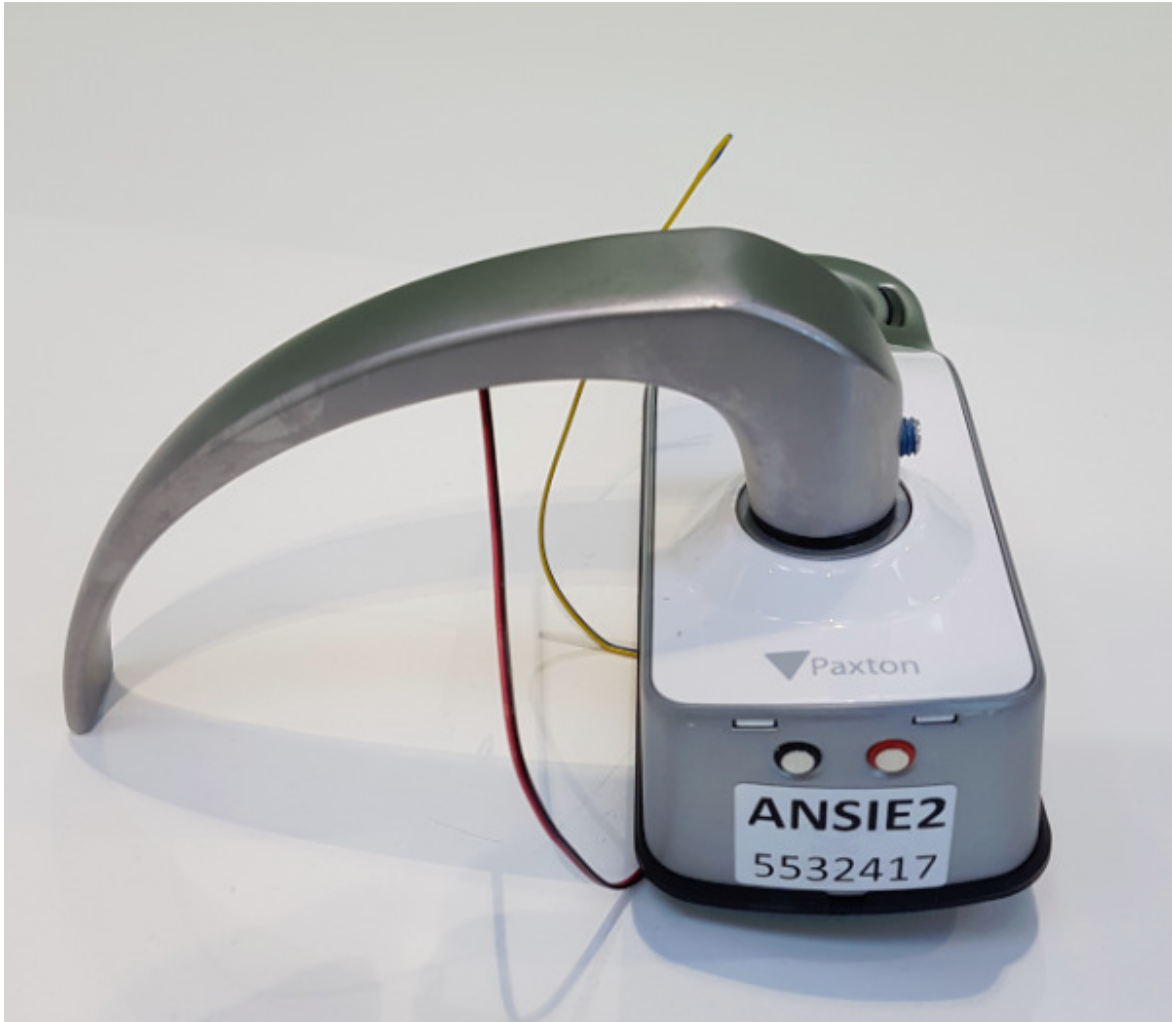

### **900-620 - Paxton 10 PaxLock Pro - Latch (Galaxy Handle)**

Date: 6-Jan-20

Product: Paxton 10 PaxLock Pro - Latch Galaxy  
Part No. 900-620  
FCC ID: USE900650  
IC ID: 10217A-900650

## **External Photos**

### **900-640 - Paxton 10 Paxlock ANSI (Galaxy Handle)**

Date: 6-Jan-20

Product: Paxton 10 PaxLock Pro - Mortise (Galaxy Handle)  
Part No. 900-640  
FCC ID: USE900650  
IC ID: 10217A-900650

### **INSECURE SIDE**

**Figure 1 – Front view**

Figure 2 – Bottom view

Figure 3 – Right Side view

**Figure 4 – Left Side view**

**Figure 5 – Underside view**

**Figure 6 – Top view**

**SECURE SIDE**