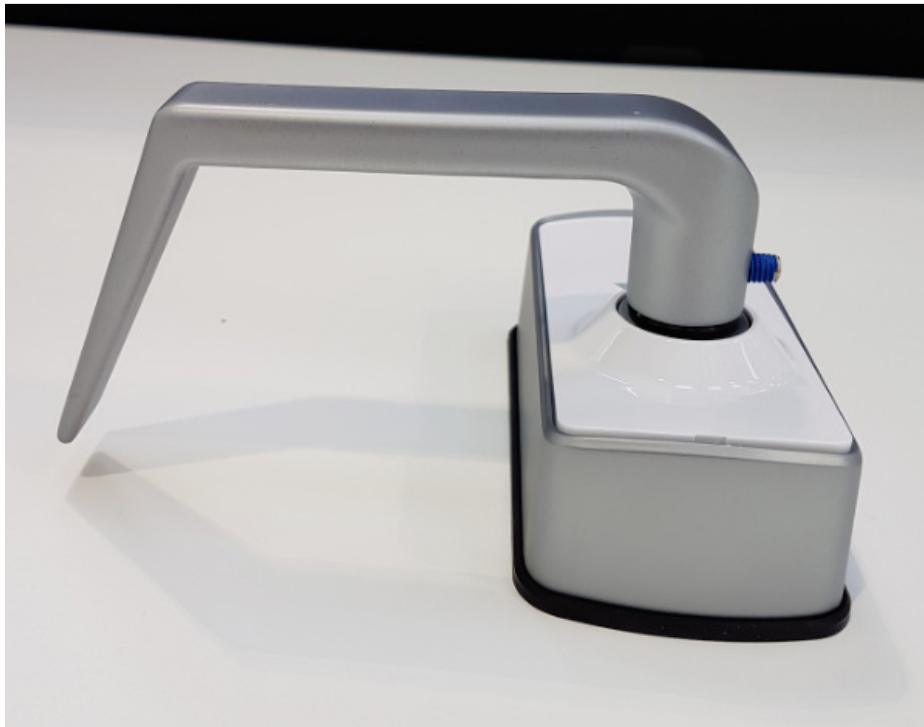

## **External Photos**

### **900-630 - Paxton 10 PaxLock Pro - Latch (Eclipse Handle)**

Date: 6-Jan-20

Product: Paxton 10 PaxLock Pro - Latch (Eclipse Handle)  
Part No. 900-130  
FCC ID: USE900650  
IC ID: 10217A-900650

#### **INSECURE SIDE**

Figure 1 – Front view

Figure 2 – Bottom view

**Figure 3 – Right Side view**

**Figure 4 – Left Side view**

Figure 5 – Underside view

**Figure 6 – Top view**

**SECURE SIDE**

**Figure 6 – Front view**

**Figure 7 – Bottom view**

**Figure 8 – Right Side view**

**Figure 9 – Left Side view**

**Figure 10 – Underside view**

**Figure 6 – Top view**