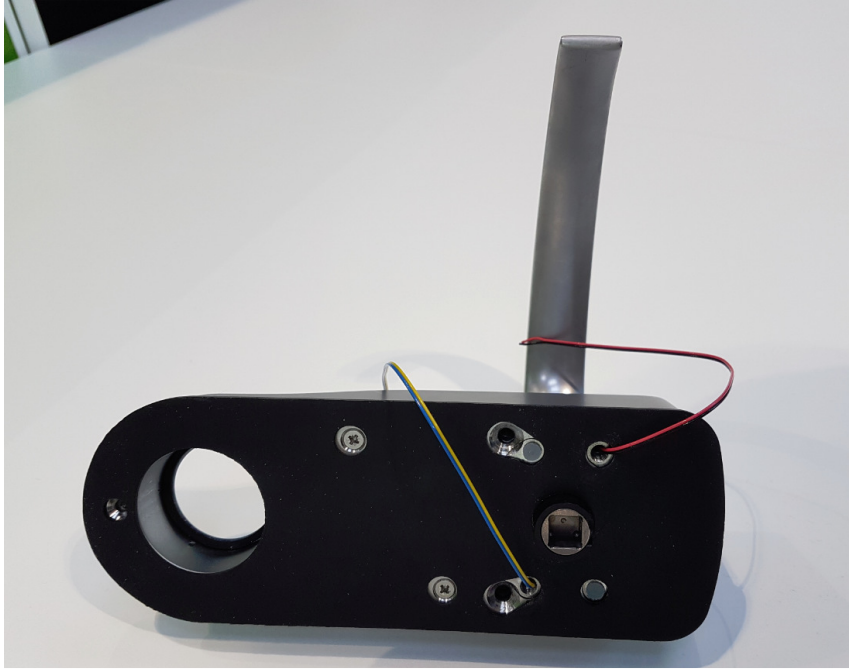

### **900-620 - Paxton 10 PaxLock Pro - Latch (Galaxy Handle)**

Date: 6-Jan-20

Product: Paxton 10 PaxLock Pro - Latch Galaxy  
Part No. 900-620  
FCC ID: USE900650  
IC ID: 10217A-900650

## **External Photos**

### **900-640 - Paxton 10 Paxlock ANSI (Galaxy Handle)**

Date: 6-Jan-20

Product: Paxton 10 PaxLock Pro - Mortise (Galaxy Handle)  
Part No. 900-640  
FCC ID: USE900650  
IC ID: 10217A-900650

### **INSECURE SIDE**

**Figure 1 – Front view**

Figure 2 – Bottom view

Figure 3 – Right Side view

**Figure 4 – Left Side view**

**Figure 5 – Underside view**

**Figure 6 – Top view**

**SECURE SIDE**