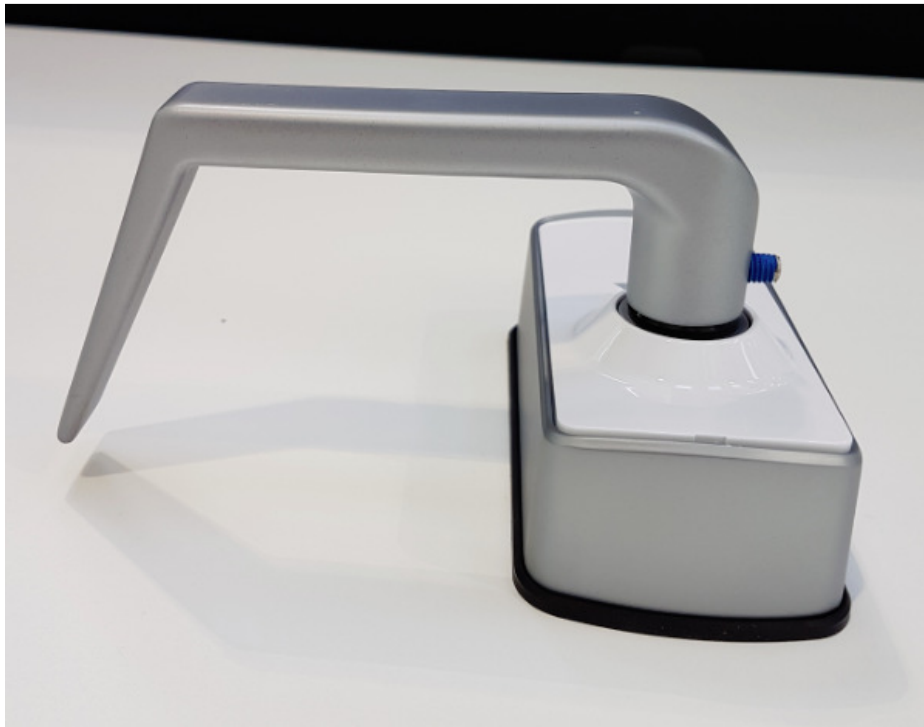

Date: 11 January 2022

External Photos

900-620 - Paxton - PaxLock Pro - Latch (Galaxy Handle)

Product: Paxton - PaxLock Pro - Latch Galaxy
Part No. 900-620
FCC ID: USE900640
IC ID: 10217A-900640

INSECURE SIDE

Figure 7 – Bottom view

Figure 8 – Right Side view

Figure 9 – Left Side view

Figure 10 – Underside view

Figure 6 – Top view

External Photos

900-630 - Paxton - PaxLock Pro - Latch (Eclipse Handle)

Product: Paxton - PaxLock Pro - Latch (Eclipse Handle)
Part No. 900-630
FCC ID: USE900640
IC ID: 10217A-900640

Figure 6 – Front view

Figure 7 – Bottom view

Figure 8 – Right Side view

Figure 9 – Left Side view

Figure 10 – Underside view

Figure 6 – Top view

External Photos

900-640 - Paxton - Paxlock ANSI (Galaxy Handle)

Product: Paxton - PaxLock Pro - Mortise (Galaxy Handle)
Part No. 900-640
FCC ID: USE900640
IC ID: 10217A-900640

INSECURE SIDE

Figure 1 – Front view

Figure 2 – Bottom view

Figure 3 – Right Side view

Figure 4 – Left Side view