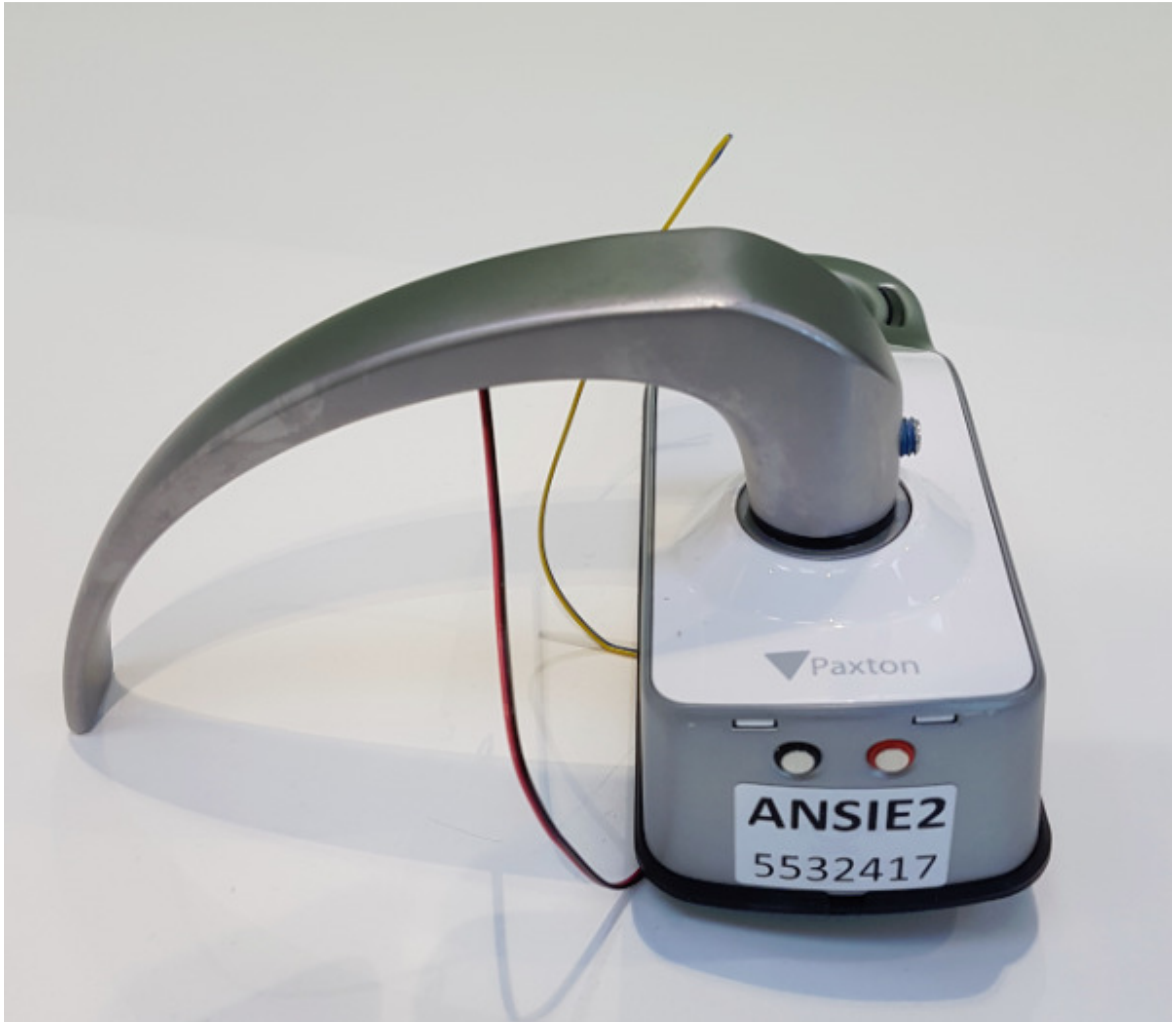

Date: 11 January 2022

External Photos

900-620 - Paxton - PaxLock Pro - Latch (Galaxy Handle)

Product: Paxton - PaxLock Pro - Latch Galaxy
Part No. 900-620
FCC ID: USE900640
IC ID: 10217A-900640

INSECURE SIDE

Figure 7 – Bottom view

Figure 8 – Right Side view

Figure 9 – Left Side view

Figure 10 – Underside view

Figure 6 – Top view

External Photos

900-630 - Paxton - PaxLock Pro - Latch (Eclipse Handle)

Product: Paxton - PaxLock Pro - Latch (Eclipse Handle)
Part No. 900-630
FCC ID: USE900640
IC ID: 10217A-900640

Product: Paxton - PaxLock Pro - Mortise (Galaxy Handle)
Part No. 900-640
FCC ID: USE900640
IC ID: 10217A-900640

INSECURE SIDE

Figure 1 – Front view

Figure 2 – Bottom view

Figure 3 – Right Side view

Figure 4 – Left Side view

Figure 6 – Top view

External Photos

900-650 - Paxton10 Paxlock Pro - Mortise (Eclipse Handle)

Product: Paxton - Paxlock Pro - Mortise (Eclipse Handle)
Part No. 900-650
FCC ID: USE900640
IC ID: 10217A-900640