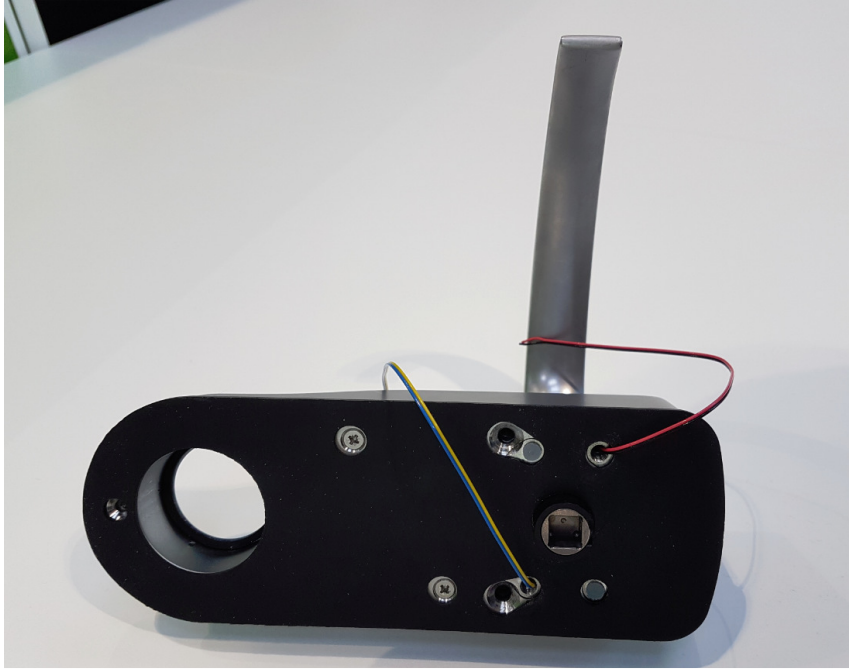

Date: 11 January 2022

External Photos

900-620 - Paxton - PaxLock Pro - Latch (Galaxy Handle)

Product: Paxton - PaxLock Pro - Latch Galaxy
Part No. 900-620
FCC ID: USE900640
IC ID: 10217A-900640

INSECURE SIDE

Figure 7 – Bottom view

Figure 8 – Right Side view

Figure 9 – Left Side view

Figure 10 – Underside view

Figure 6 – Top view

External Photos

900-630 - Paxton - PaxLock Pro - Latch (Eclipse Handle)

Product: Paxton - PaxLock Pro - Latch (Eclipse Handle)
Part No. 900-630
FCC ID: USE900640
IC ID: 10217A-900640

Product: Paxton - PaxLock Pro - Mortise (Galaxy Handle)
Part No. 900-640
FCC ID: USE900640
IC ID: 10217A-900640

INSECURE SIDE

Figure 1 – Front view

Figure 2 – Bottom view

Figure 3 – Right Side view

Figure 4 – Left Side view

Figure 6 – Top view

External Photos

900-650 - Paxton10 Paxlock Pro - Mortise (Eclipse Handle)

Product: Paxton - Paxlock Pro - Mortise (Eclipse Handle)
Part No. 900-650
FCC ID: USE900640
IC ID: 10217A-900640