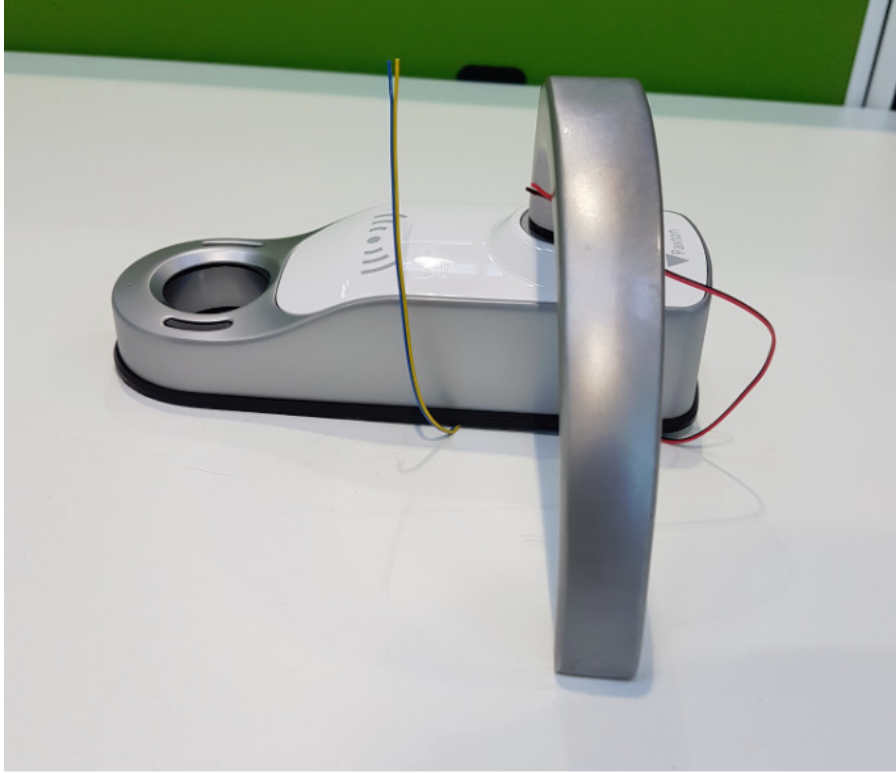

Figure 7 – Bottom view

Figure 8 – Right Side view

Figure 9 – Left Side view

Figure 10 – Underside view

Figure 6 – Top view

External Photos

900-630 - Paxton - PaxLock Pro - Latch (Eclipse Handle)

Product: Paxton - PaxLock Pro - Latch (Eclipse Handle)
Part No. 900-630
FCC ID: USE900640
IC ID: 10217A-900640

Figure 6 – Top view

External Photos

900-650 - Paxton10 Paxlock Pro - Mortise (Eclipse Handle)

Product: Paxton - Paxlock Pro - Mortise (Eclipse Handle)
Part No. 900-650
FCC ID: USE900640
IC ID: 10217A-900640

INSECURE SIDE

Figure 1 – Front view

Figure 2 – Bottom view

Figure 3 – Right Side view

Figure 4 – Left Side view

Figure 5 – Underside view

Figure 6 – Top view

SECURE SIDE

Figure 6 – Front view

Figure 7 – Bottom view

Figure 8 – Right Side view

Figure 9 – Left Side view

Figure 10 – Underside view

Figure 6 – Top view