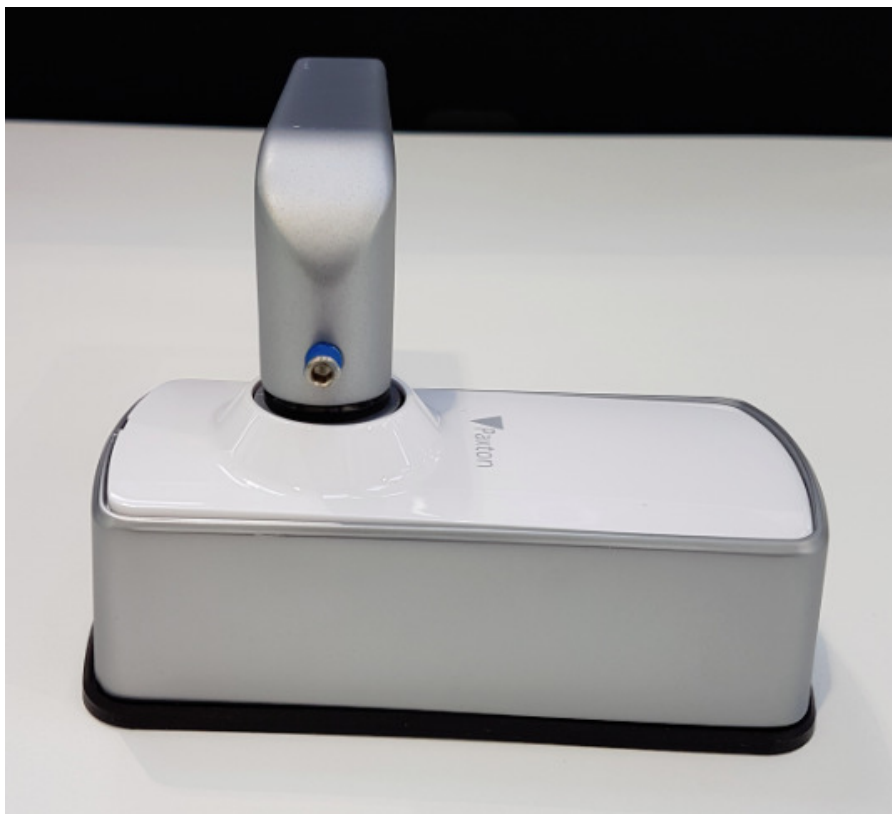

Date: 11 January 2022

External Photos

900-620 - Paxton - PaxLock Pro - Latch (Galaxy Handle)

Product: Paxton - PaxLock Pro - Latch Galaxy
Part No. 900-620
FCC ID: USE900640
IC ID: 10217A-900640

INSECURE SIDE

Figure 7 – Bottom view

Figure 8 – Right Side view

Figure 9 – Left Side view

Figure 10 – Underside view

Figure 6 – Top view

External Photos

900-630 - Paxton - PaxLock Pro - Latch (Eclipse Handle)

Product: Paxton - PaxLock Pro - Latch (Eclipse Handle)
Part No. 900-630
FCC ID: USE900640
IC ID: 10217A-900640

Figure 6 – Front view

Figure 7 – Bottom view

Figure 8 – Right Side view

Figure 9 – Left Side view

Figure 10 – Underside view

Figure 6 – Top view

External Photos

900-640 - Paxton - Paxlock ANSI (Galaxy Handle)

Product: Paxton - PaxLock Pro - Mortise (Galaxy Handle)
Part No. 900-640
FCC ID: USE900640
IC ID: 10217A-900640

INSECURE SIDE

Figure 1 – Front view

Figure 2 – Bottom view

Figure 3 – Right Side view

Figure 4 – Left Side view