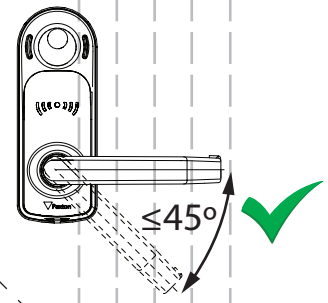

85 80 75 70 65 60 55 50 45 40 35 30 25 20 15 10 5 0 5 10 15 20 25 30 35 40 45 50 55 60 65 70 75 80 85

85 80 75 70 65 60 55 50 45 40 35 30 25 20 15 10 5 0 5 10 15 20 25 30 35 40 45 50 55 60 65 70 75 80 85