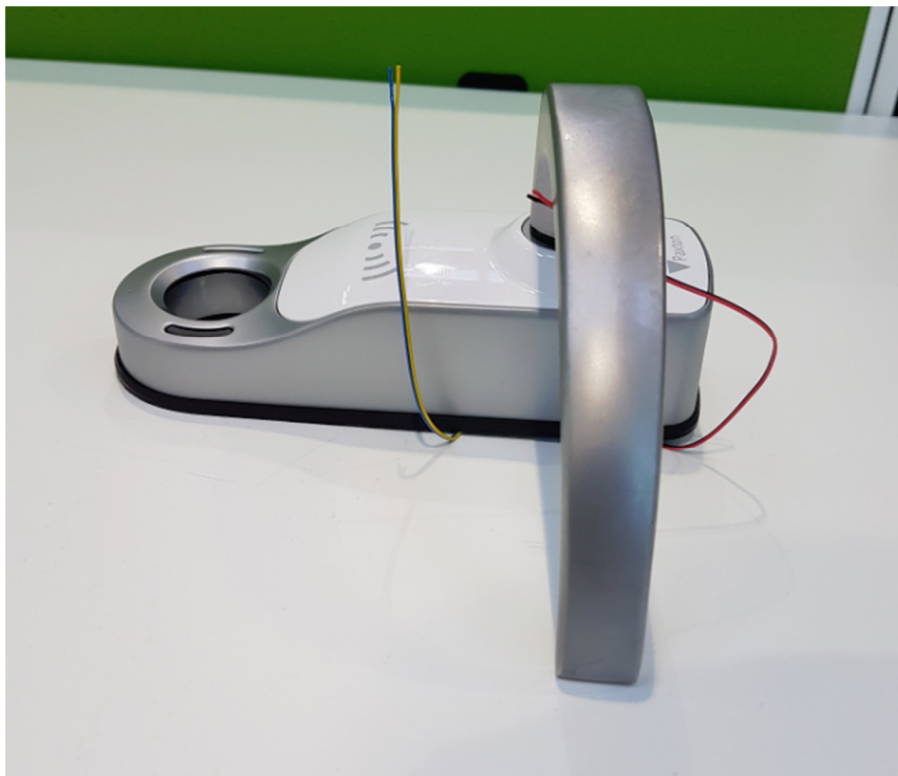

External Photos

900-140 - Net2 Paxlock ANSI (Galaxy Handle)

Date: 20-Feb-18

Product: Net2 Paxlock ANSI (Galaxy Handle)
Part No. 900-140
FCC ID: USE900120
IC ID: 10217A-900120

INSECURE SIDE

Figure 1 – Front view

Figure 2 – Bottom view

Figure 3 – Right Side view

Figure 4 – Left Side view

Figure 5 – Underside view

Figure 6 – Top view

SECURE SIDE

Figure 6 – Front view

Figure 7 – Bottom view

Figure 8 – Right Side view

Figure 9 – Left Side view

Figure 10 – Underside view

Figure 6 – Top view