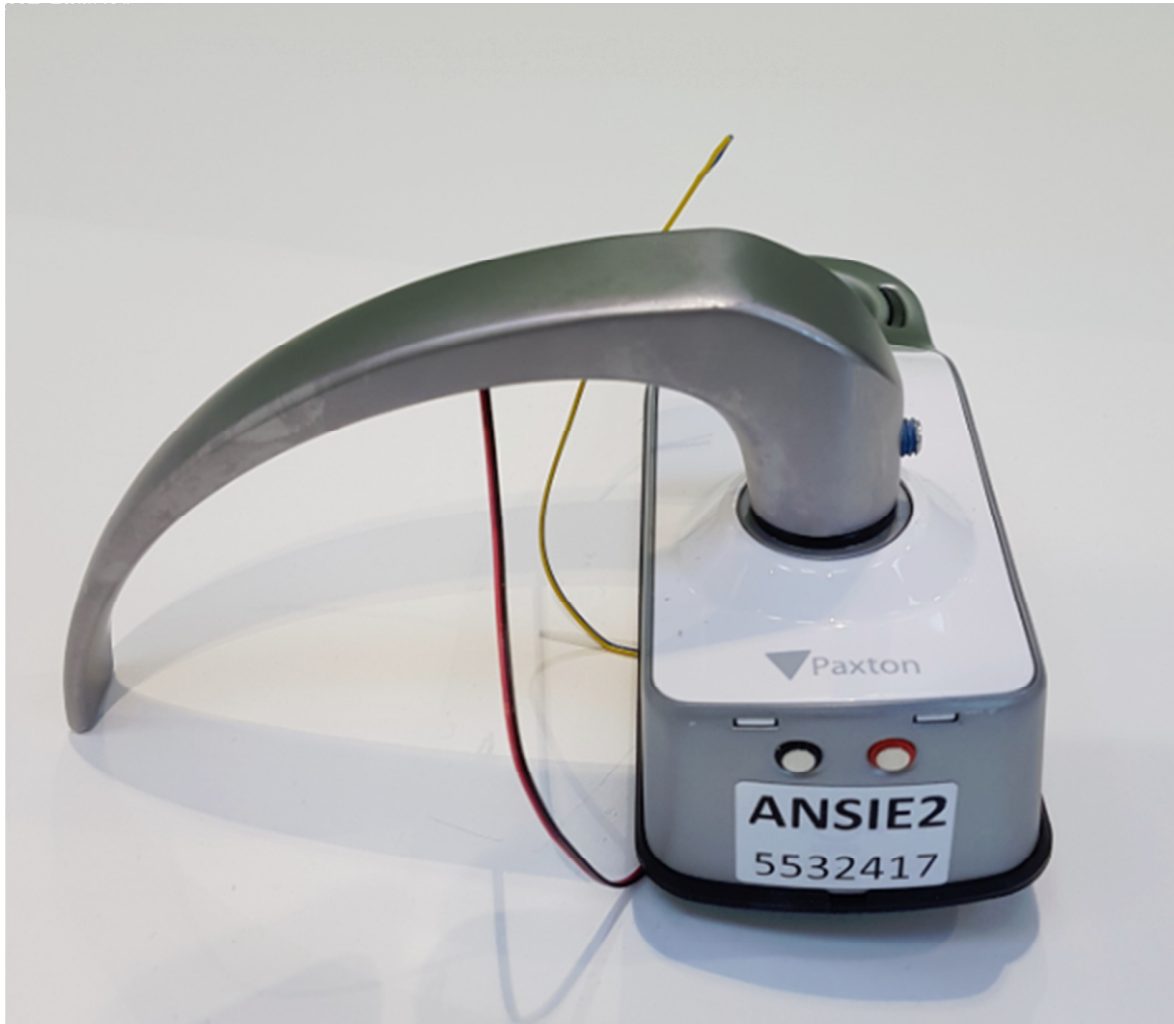

External Photos

900-140 - Net2 Paxlock ANSI (Galaxy Handle)

Date: 20-Feb-18

Product: Net2 Paxlock ANSI (Galaxy Handle)
Part No. 900-140
FCC ID: USE900120
IC ID: 10217A-900120

INSECURE SIDE

Figure 1 – Front view

Figure 2 – Bottom view

Figure 3 – Right Side view

Figure 4 – Left Side view

Figure 5 – Underside view

Figure 6 – Top view

SECURE SIDE

Figure 6 – Front view

Figure 7 – Bottom view