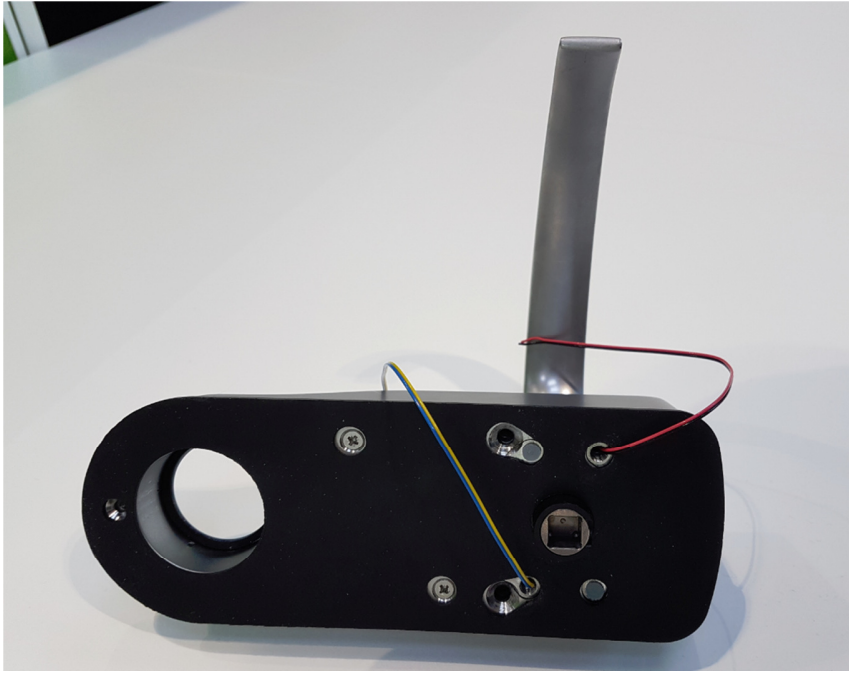

External Photos

900-140 - Net2 Paxlock ANSI (Galaxy Handle)

Date: 20-Feb-18

Product: Net2 Paxlock ANSI (Galaxy Handle)
Part No. 900-140
FCC ID: USE900120
IC ID: 10217A-900120

INSECURE SIDE

Figure 1 – Front view

Figure 2 – Bottom view

Figure 3 – Right Side view

Figure 4 – Left Side view

Figure 5 – Underside view

Figure 6 – Top view

SECURE SIDE

Figure 6 – Front view

Figure 7 – Bottom view

Figure 8 – Right Side view

Figure 9 – Left Side view

Figure 10 – Underside view

Figure 6 – Top view