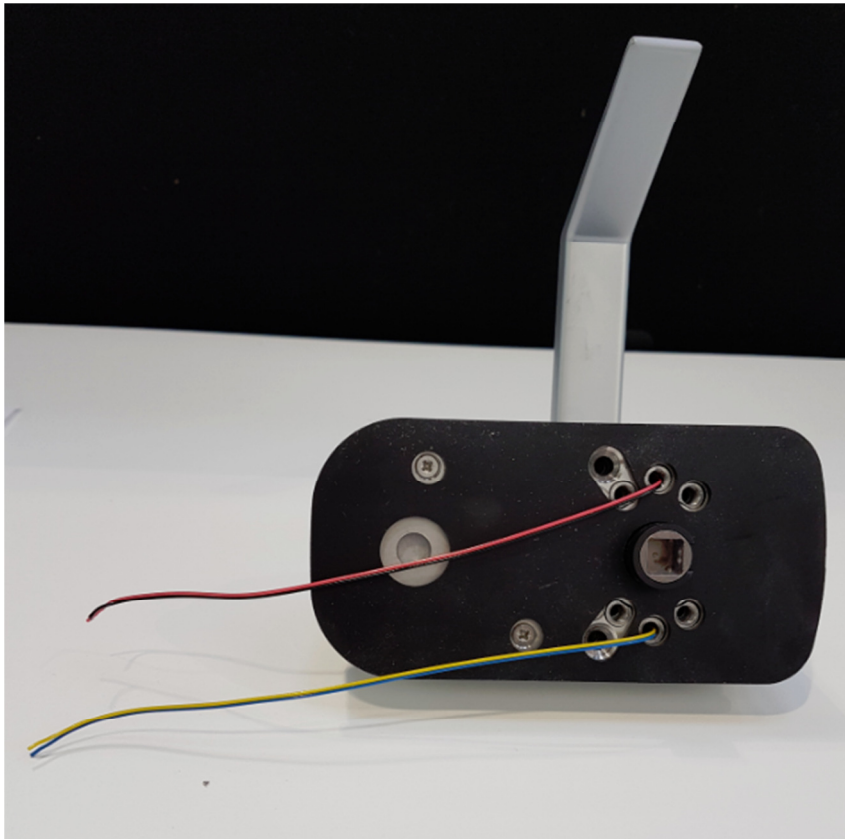

External Photos

900-130 - Net2 Paxlock (Eclipse Handle)

Date: 20-Feb-18

Product: Net2 Paxlock (Eclipse Handle)
Part No. 900-130
FCC ID: USE900120
IC ID: 10217A-900120

INSECURE SIDE

Figure 1 – Front view

Figure 2 – Bottom view

Figure 3 – Right Side view

Figure 4 – Left Side view

Figure 5 – Underside view

Figure 6 – Top view

SECURE SIDE

Figure 6 – Front view

Figure 7 – Bottom view

Figure 8 – Right Side view

Figure 9 – Left Side view

Figure 10 – Underside view

Figure 6 – Top view