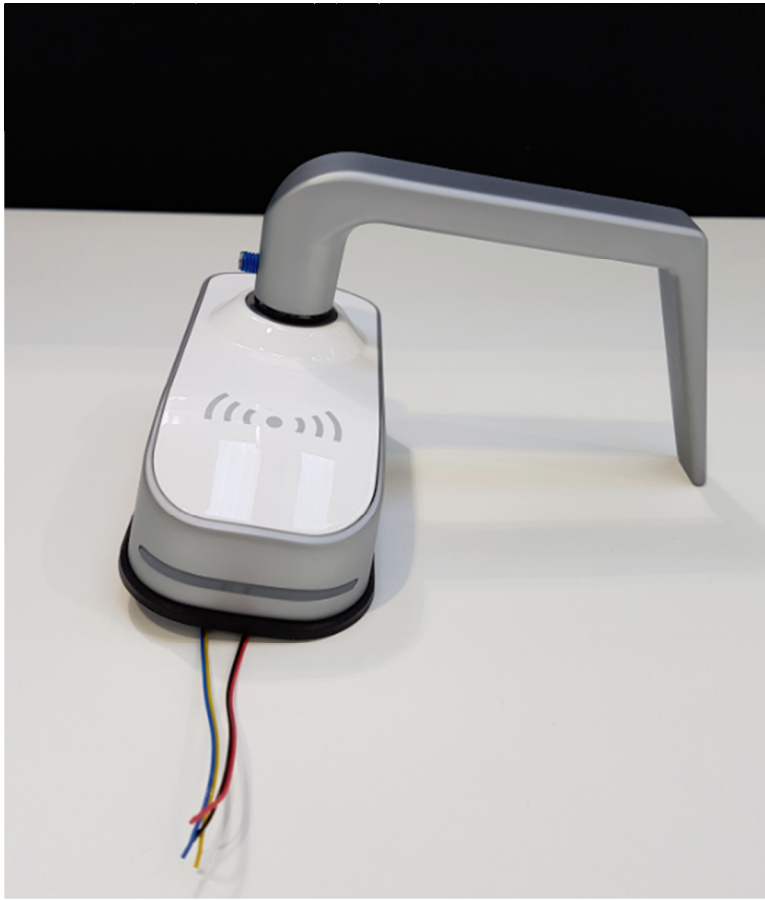

External Photos

900-130 - Net2 Paxlock (Eclipse Handle)

Date: 20-Feb-18

Product: Net2 Paxlock (Eclipse Handle)
Part No. 900-130
FCC ID: USE900120
IC ID: 10217A-900120

INSECURE SIDE

Figure 1 – Front view

Figure 2 – Bottom view

Figure 3 – Right Side view

Figure 4 – Left Side view

Figure 5 – Underside view

Figure 6 – Top view

SECURE SIDE

Figure 6 – Front view

Figure 7 – Bottom view

Figure 8 – Right Side view

Figure 9 – Left Side view

Figure 10 – Underside view

Figure 6 – Top view