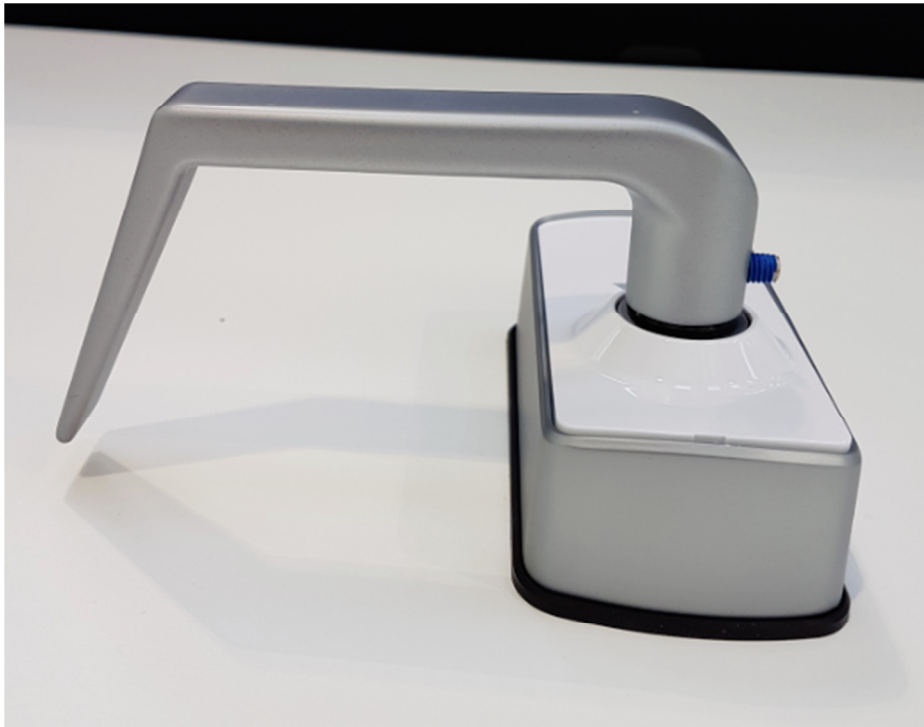

External Photos

900-130 - Net2 Paxlock (Eclipse Handle)

Date: 20-Feb-18

Product: Net2 Paxlock (Eclipse Handle)
Part No. 900-130
FCC ID: USE900120
IC ID: 10217A-900120

INSECURE SIDE

Figure 1 – Front view

Figure 2 – Bottom view

Figure 3 – Right Side view

Figure 4 – Left Side view

Figure 5 – Underside view

Figure 6 – Top view

SECURE SIDE

Figure 6 – Front view

Figure 7 – Bottom view

Figure 8 – Right Side view