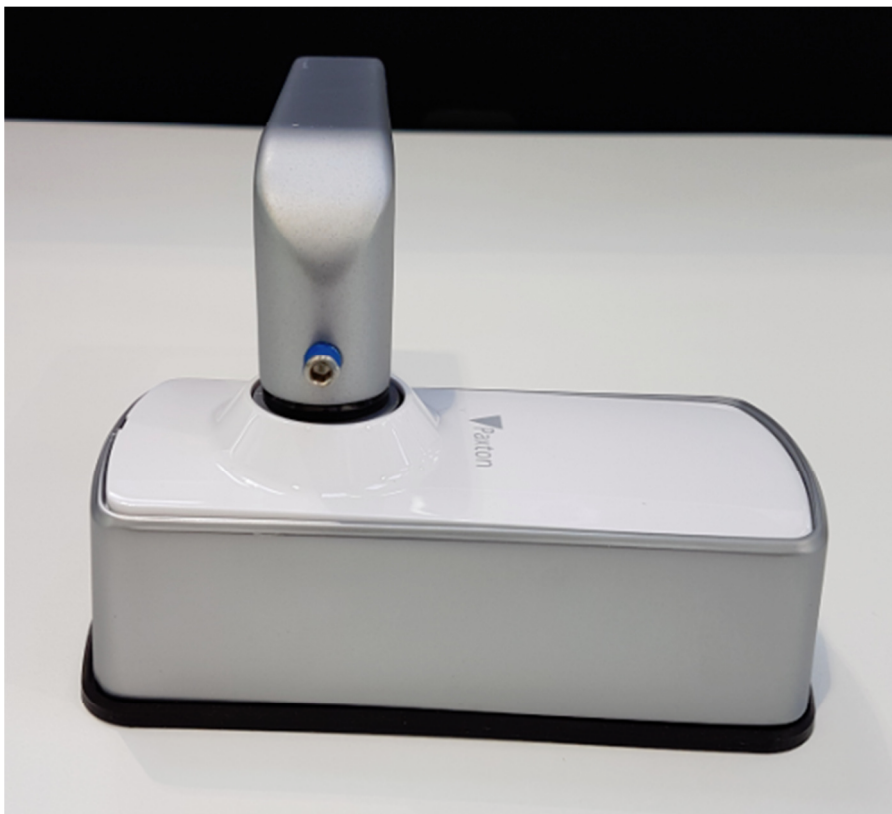

External Photos

900-130 - Net2 Paxlock (Eclipse Handle)

Date: 20-Feb-18

Product: Net2 Paxlock (Eclipse Handle)
Part No. 900-130
FCC ID: USE900120
IC ID: 10217A-900120

INSECURE SIDE

Figure 1 – Front view

Figure 2 – Bottom view

Figure 3 – Right Side view

Figure 4 – Left Side view

Figure 5 – Underside view

Figure 6 – Top view

SECURE SIDE

Figure 6 – Front view

Figure 7 – Bottom view

Figure 8 – Right Side view