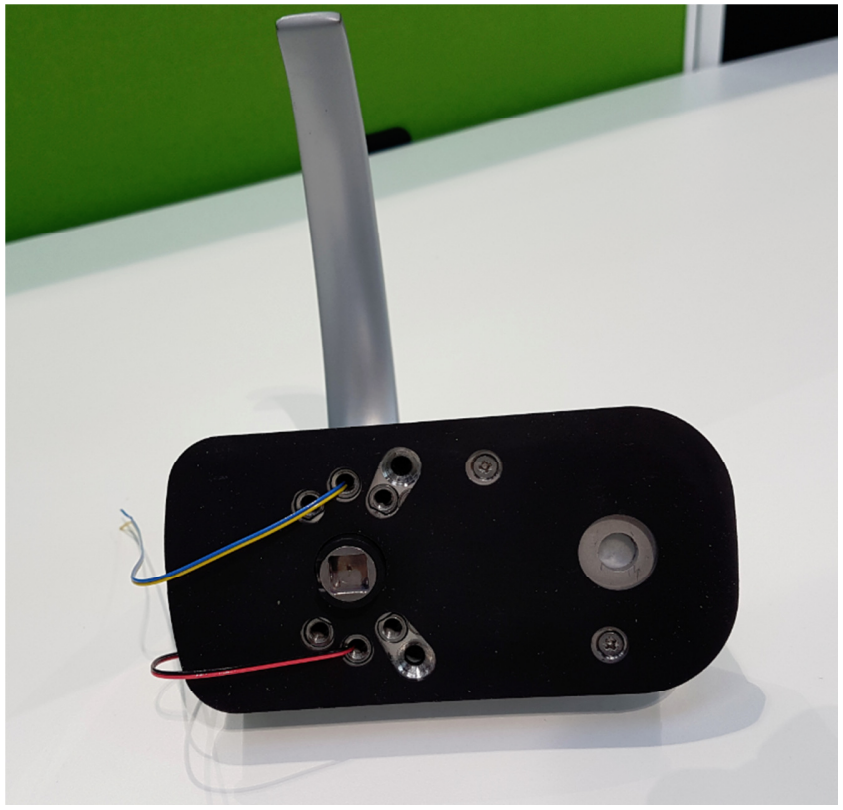

External Photos
900-120 - Net2 Paxlock (Galaxy Handle)

Date: 20-Feb-18

Product: Net Paxlock Tubular Latch Galaxy
Part No. 900-120
FCC ID: USE900120
IC ID: 10217A-900120

INSECURE SIDE

Figure 1 – Front view

Figure 2 – Bottom view

Figure 3 – Right Side view

Figure 4 – Left Side view

Figure 5 – Underside view

Figure 6 – Top view

SECURE SIDE

Figure 6 – Front view

Figure 7 – Bottom view

Figure 8 – Right Side view

Figure 9 – Left Side view

Figure 10 – Underside view

Figure 6 – Top view