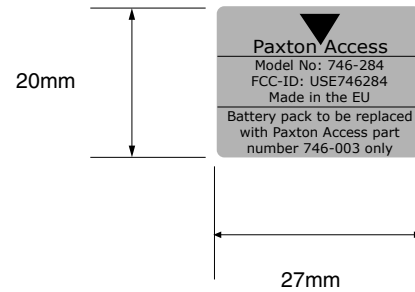

Please see page 2 for label location information.

	Part Name				
	Label - Easyprox nano 746-284				
	Part No.	Unit	Scale		
	ils-ep1	mm	1:1		
Drawn	B.Glass		A	CREATED	26/05/09
			Issue	Description	Date

Example of Easyprox nano label locations

Located on the metal backplate at the back of the door entry unit.