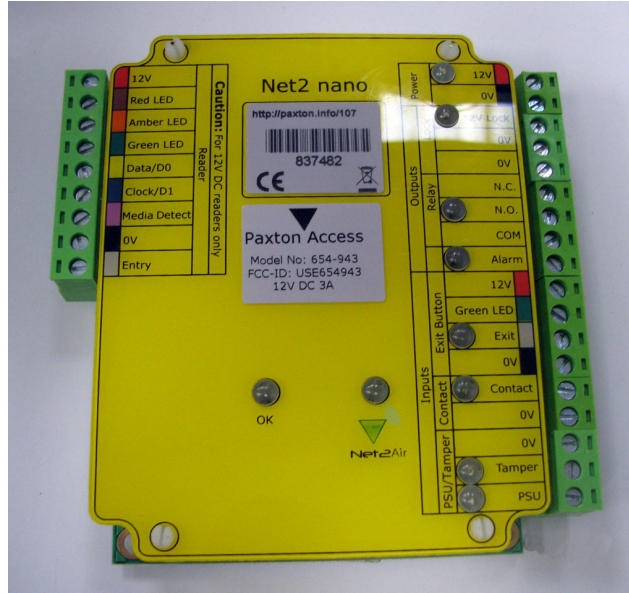

Exhibit 1

ID label – location information

The FCC-ID and ratings labels are located on the wiring label.