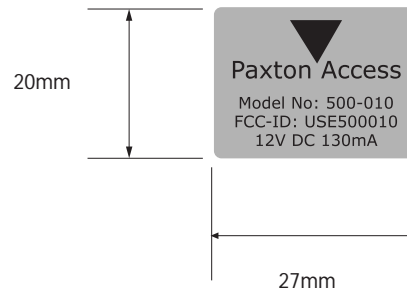

# Exhibit 1: ID label - location info

	Part Name					
	Serial number label: Marine Reader					
	Part No.	Unit	Scale			
	ils-mr1	mm	1:1			
Drawn			A	DIMS. & DWG. FRAME ADDED	05.07.07	
			Issue	Description	Date	

Exhibit 1: ID label - location info

Example of FCC ID label location

Located on a cable tag, as the back of the reader is too obtrusive to locate a suitable label.