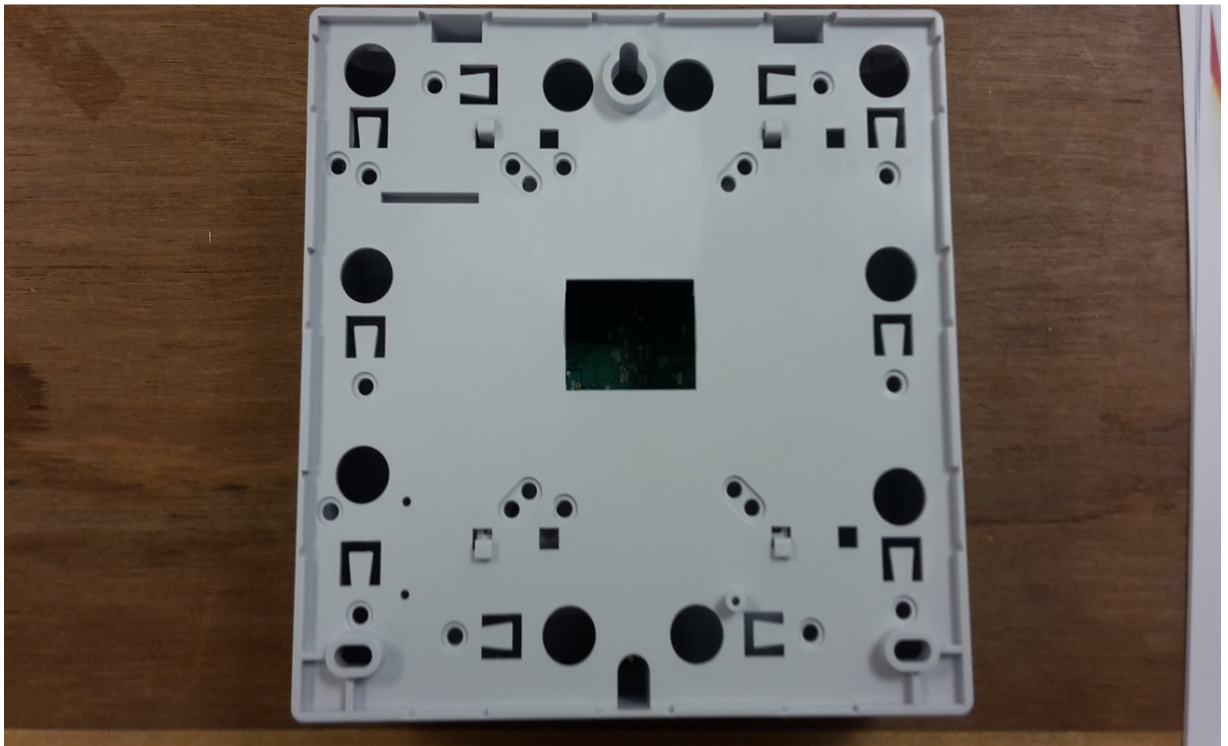

## **External Photos**

Net2Air Bridge  
477-500

**Photo 1** – Shows Front Face of Assembly

**Photo 2** – Shows Rear Face of Assembly

**Photo 3** – Shows End Face of Assembly

**Photo 4** – Shows Side Face of Assembly

**Photo 1** – Front Face

**Photo 2** – Rear Face

**Photo 3** – End Face

**Photo 4** – Side Face