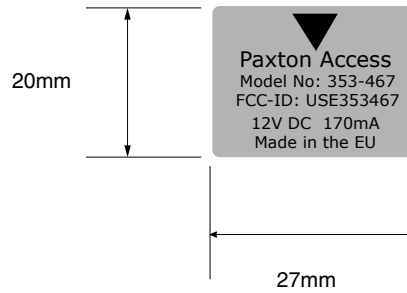

Example of label locations

The artwork for the model number and ratings label is shown on page 2 of this document.

	Part Name					
	Model number & Ratings Label - P50 MultiFormat					
	Part No.	Unit	Scale			
	ils-s98	mm	1:1			
Drawn	Brett Glass		A	DIMS. & DWG. FRAME ADDED	26.06.09	
			Issue	Description	Date	