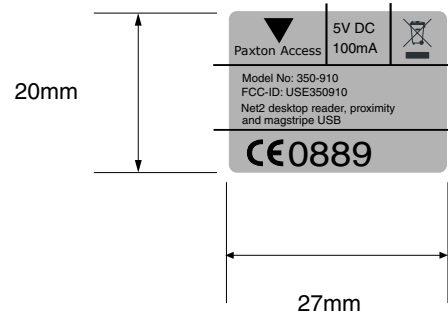

Example of label locations

Located on the back of the reader.

Please see overleaf for the label artwork.

	Part Name					
	Model number & Ratings label					
	Part No.	Unit	Scale			
	ils-ms1	mm	1:1			
Drawn			A	Original Issue	18.03.08	
Brett Glass			Issue	Description	Date	