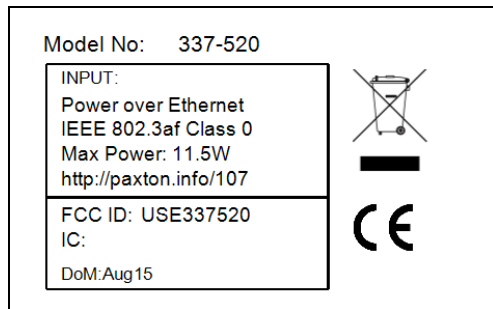

### Sales Code Label part number:

Ils-z432 - Sales Code label, 40x25mm, Paxton MK2 Entry US & EU