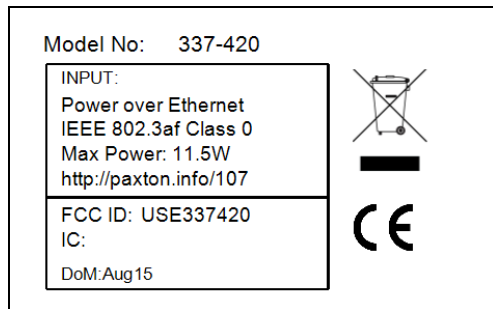

MK2 Entry Panels – Label Information

Standard panel Surface Mount – 337-420

Sales Code Label Artwork:

Sales Code Label part number:

Ils-z432 - Sales Code label, 40x25mm, Paxton MK2 Entry US & EU

Sales Code Label part number:

Ils-zfcc - Sales Code label, 40x25mm, Paxton MK2 Entry US & EU

Label Locations :

On back of inner plastic enclosure

Ils-z432 - Sales Code label located at the top

Ils-zfcc - Sales Code label located just below