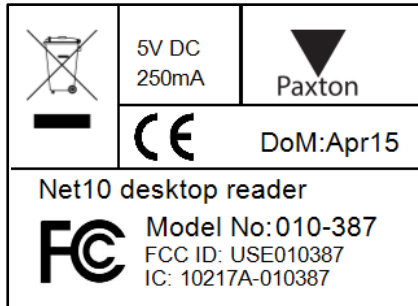

Label Information

010-387 – net10 desktop reader

Label Artwork:

Sales Code Label part number:

lls-z214 - Sales Code label, 27x20mm, Net10, CE, FCC

Label Make-up Information:

Base label: Label – ils-272w - Label - 27x20mm UL Z-X4000T white, 3340 per roll

Label dimensions: 27mm x 20mm

Label material and print ribbon manufacturer: ZEBRA TECHNOLOGIES EUROPE LTD

Label materials: Z Xtreme 4000T White with 3200 ribbon.

UL file number: PGJ12.MH18322

Label Location: