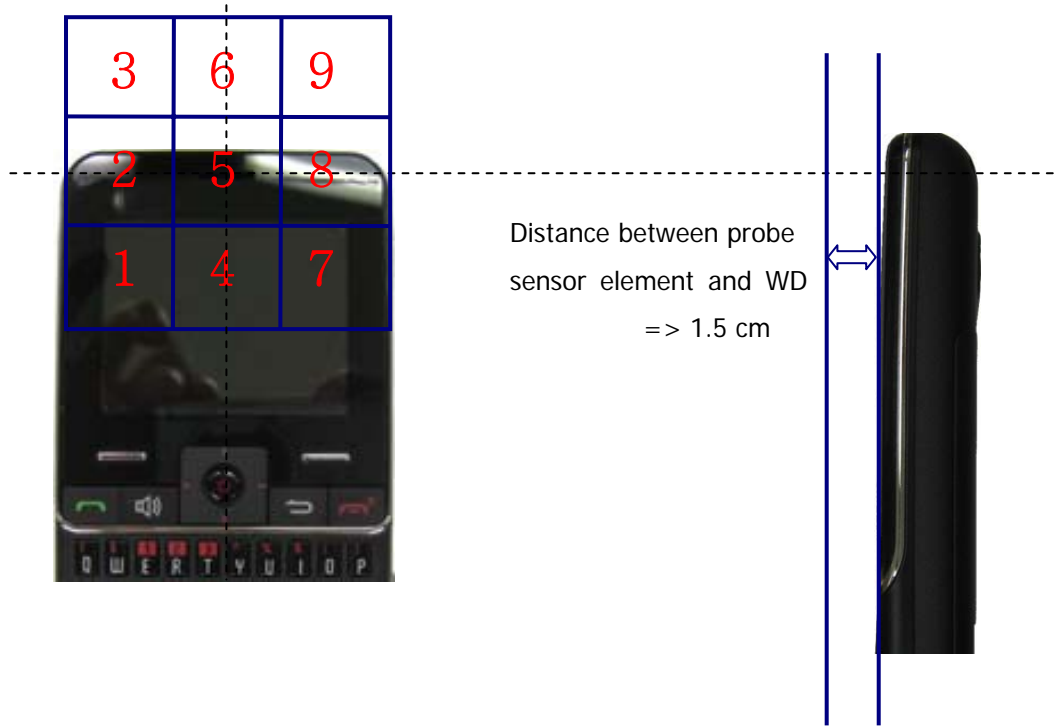

APPENDIX B (HAC TEST SET-UP PHOTO)

■ Test Setup Photo

5 X 5 Scan grid above WD

E-Field WD Scan overlay

H-Field WD Scan overlay