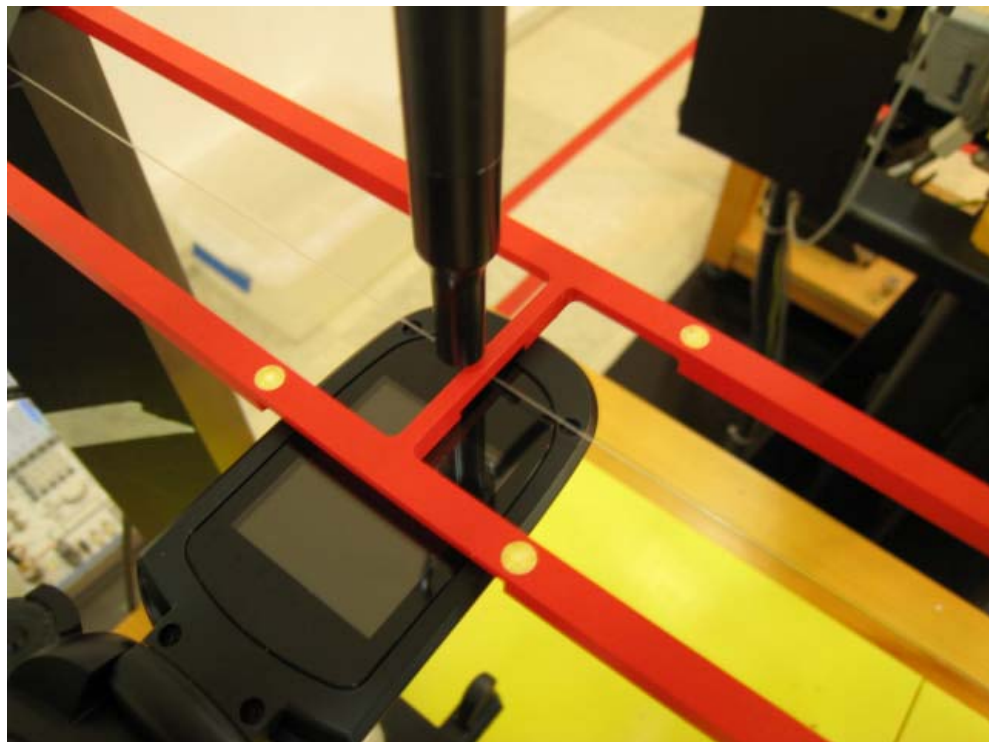

## **APPENDIX B (HAC TEST SET-UP PHOTO)**

■ Test Setup Photo

**5 X 5 Scan grid above WD**

**E-Field WD Scan overlay**

**H-Field WD Scan overlay**