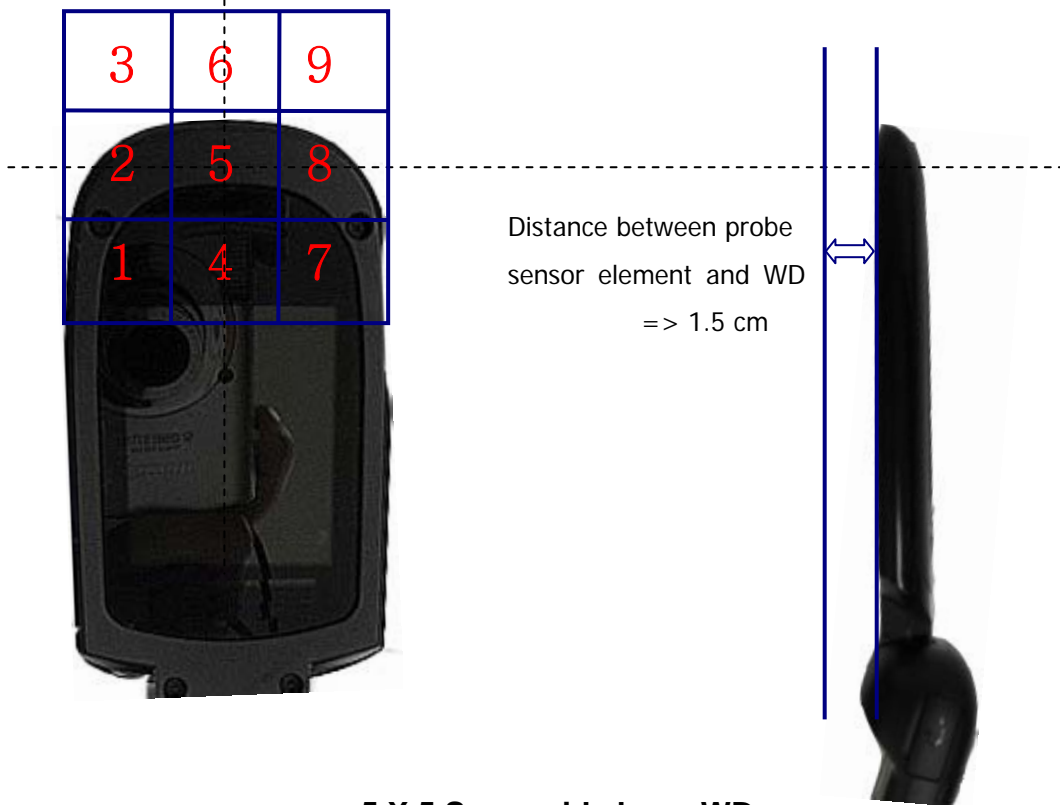

## **APPENDIX B (HAC TEST SET-UP PHOTO)**

■ Test Setup Photo

**5 X 5 Scan grid above WD**

**E-Field WD Scan overlay**

**H-Field WD Scan overlay**