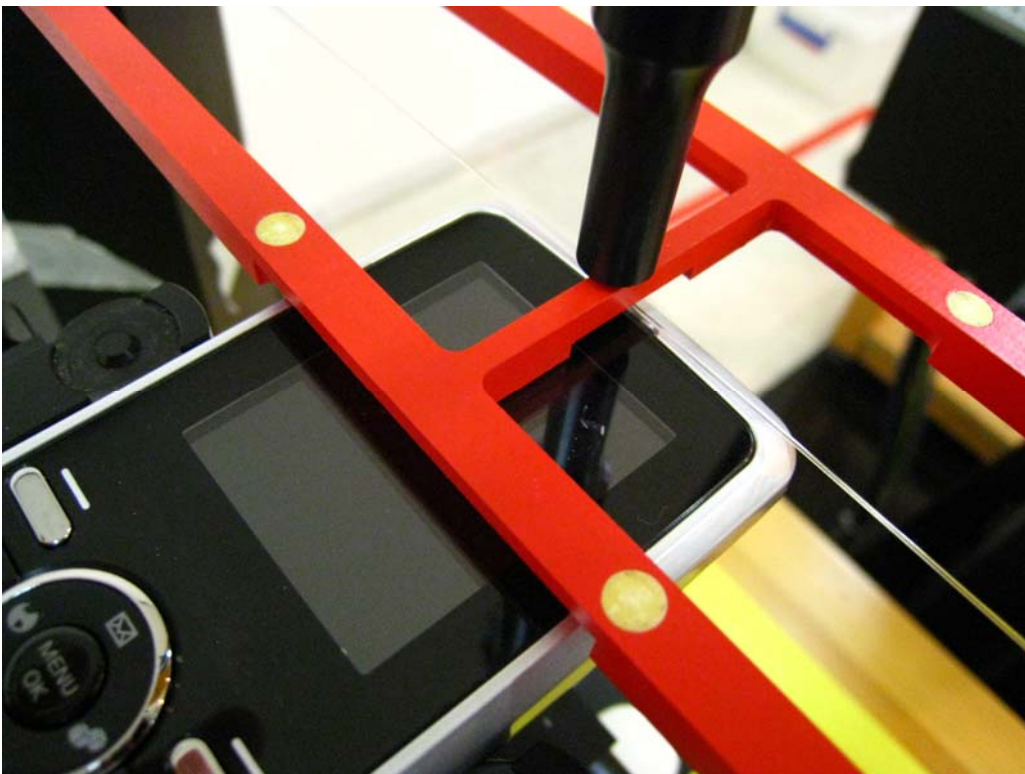

APPENDIX B (HAC TEST SET-UP PHOTO)

■ Test Setup Photo

5 X 5 Scan grid above WD

E-Field WD Scan overlay

H-Field WD Scan overlay