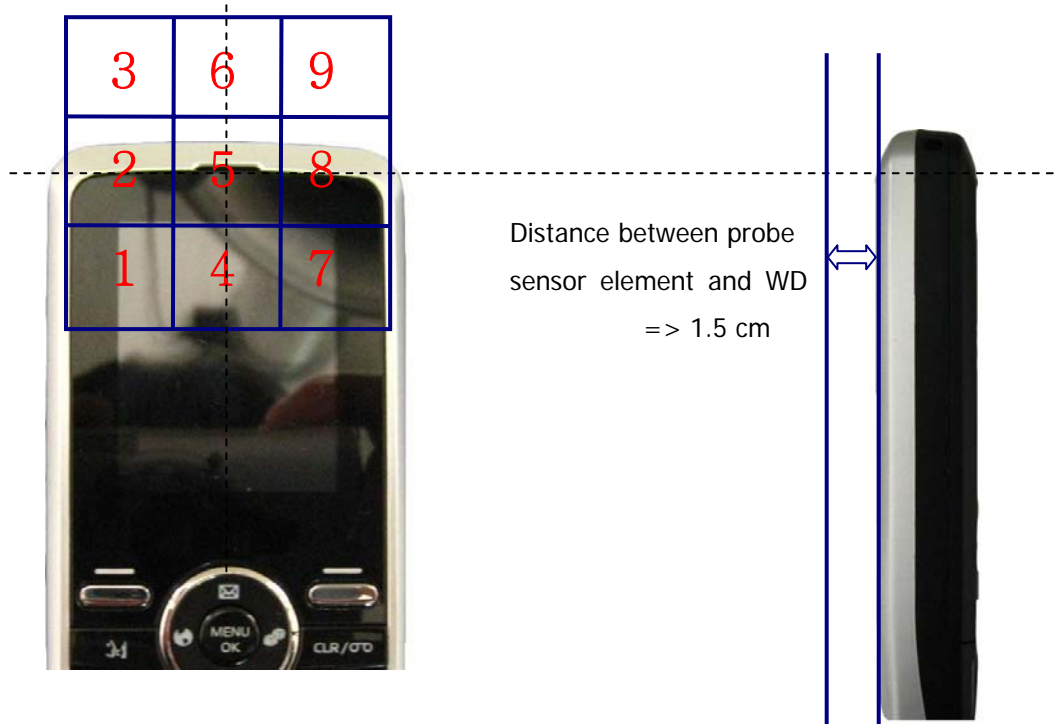

APPENDIX B (HAC TEST SET-UP PHOTO)

■ Test Setup Photo

5 X 5 Scan grid above WD

E-Field WD Scan overlay

H-Field WD Scan overlay