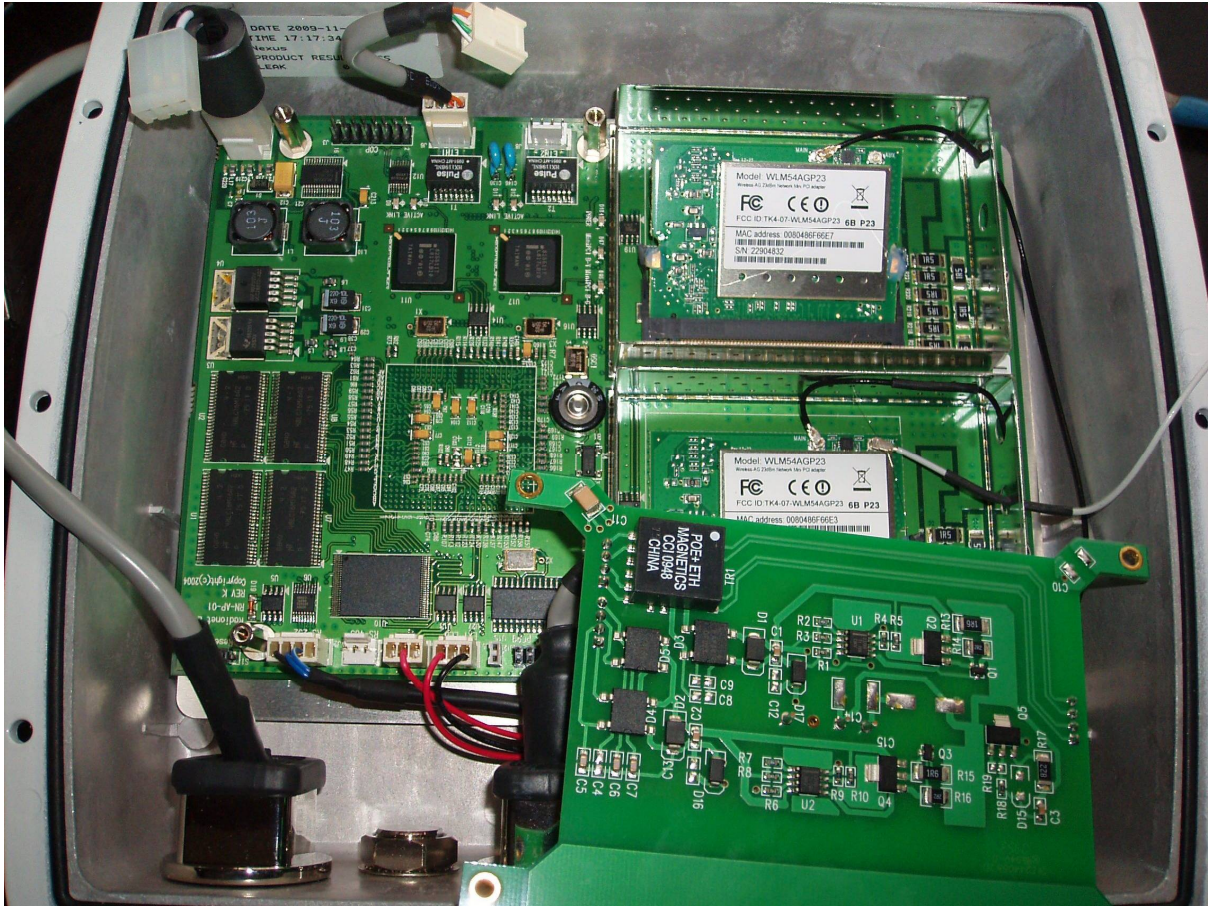

Inside of ASN-900 with shielding cans fitted

Inside of ASN-900 with shielding cans removed

Poe injector board turned over to show underside