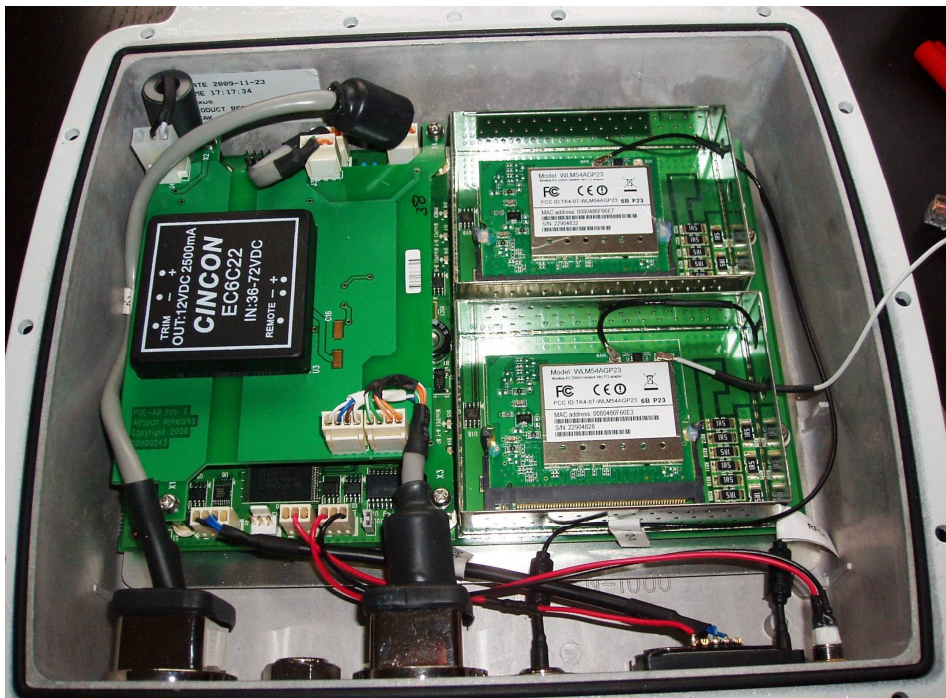

Inside of ASN-900 with shielding cans fitted

Inside of ASN-900 with shielding cans removed

Poe injector board turned over to show underside