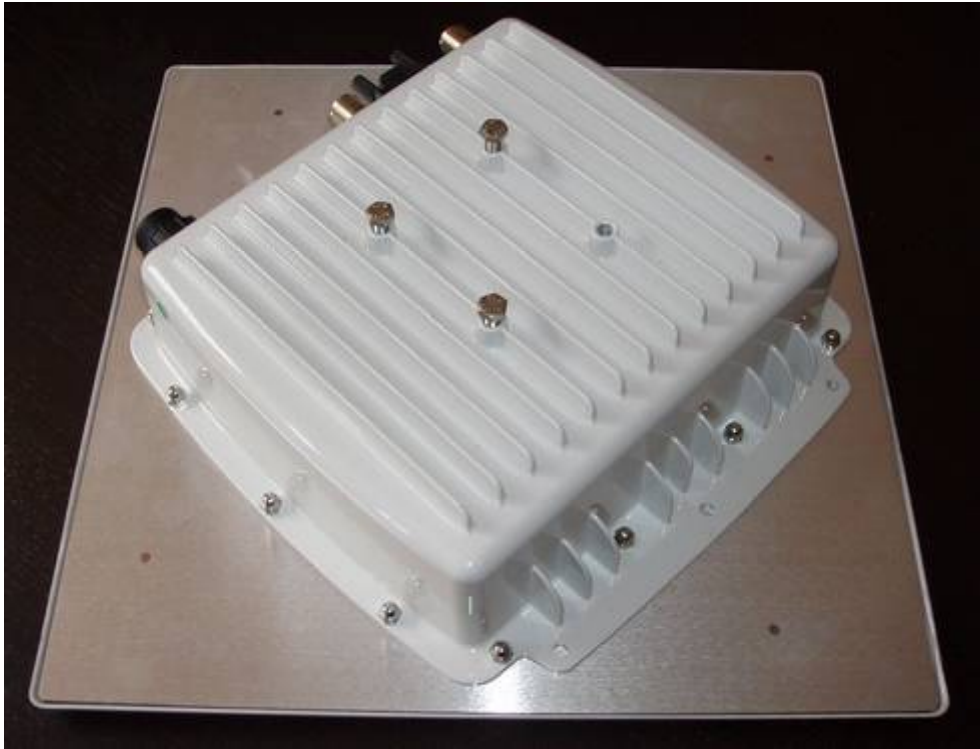

External photo showing radome on 23dBi integral antenna

External photo showing connector face and label face of casting

External photo showing remaining two faces of casting

External photo showing interface ports