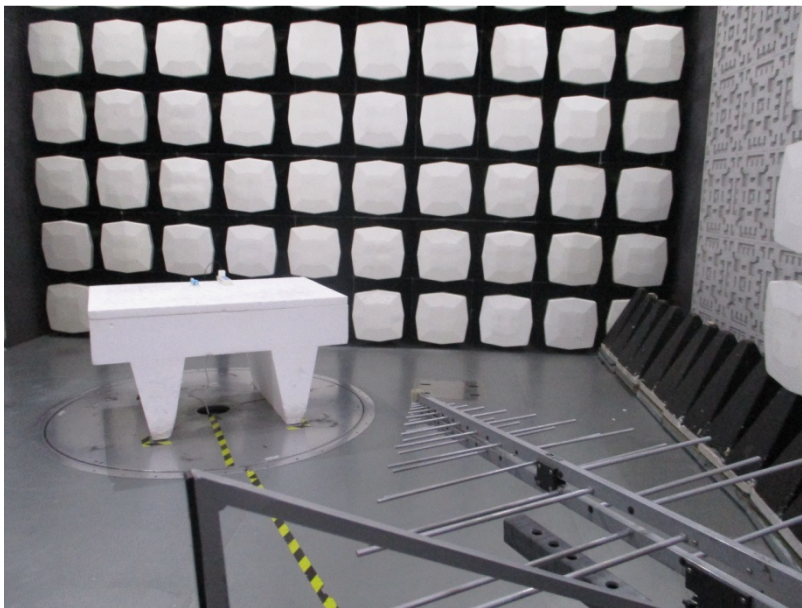

1 Photographs - EUT Test Setup

Test Model No.: WS-SQB921B

1.1 Conducted Emission

1.2 Radiated Emission

1.3 Radiated Spurious Emission