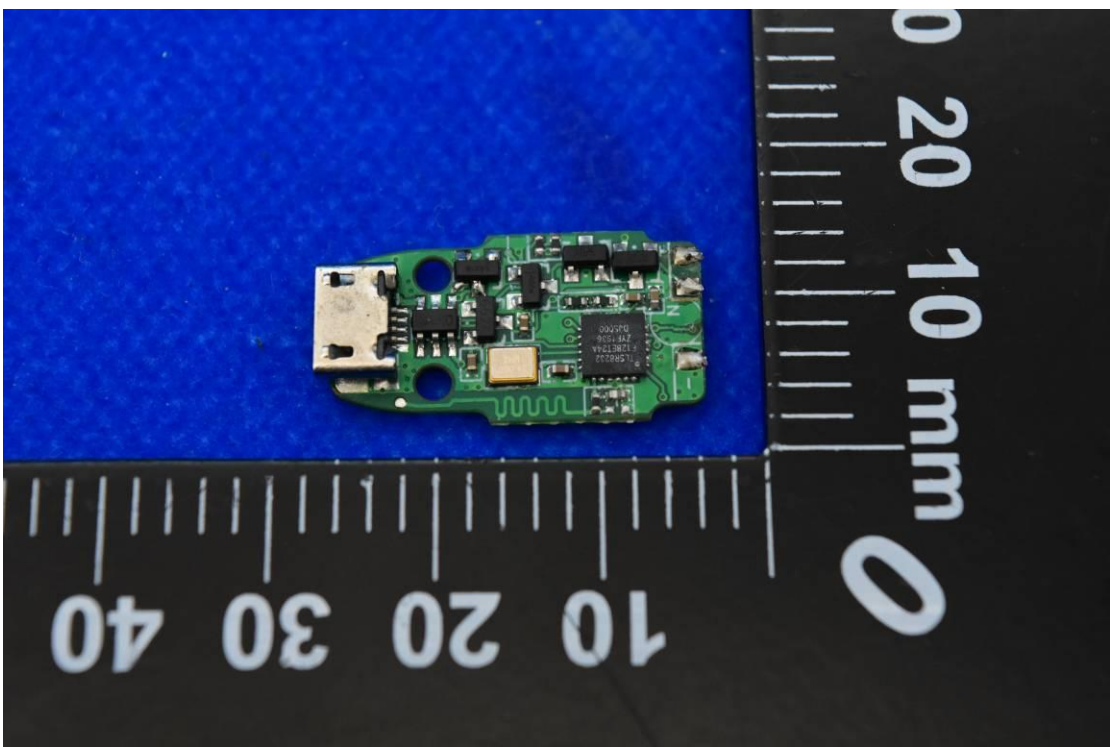

FCC ID: UR9WS-23002 MODEL NAME: WS-23002, LJ-8858

Internal Photos

1. EUT uncover view

2. Antenna view