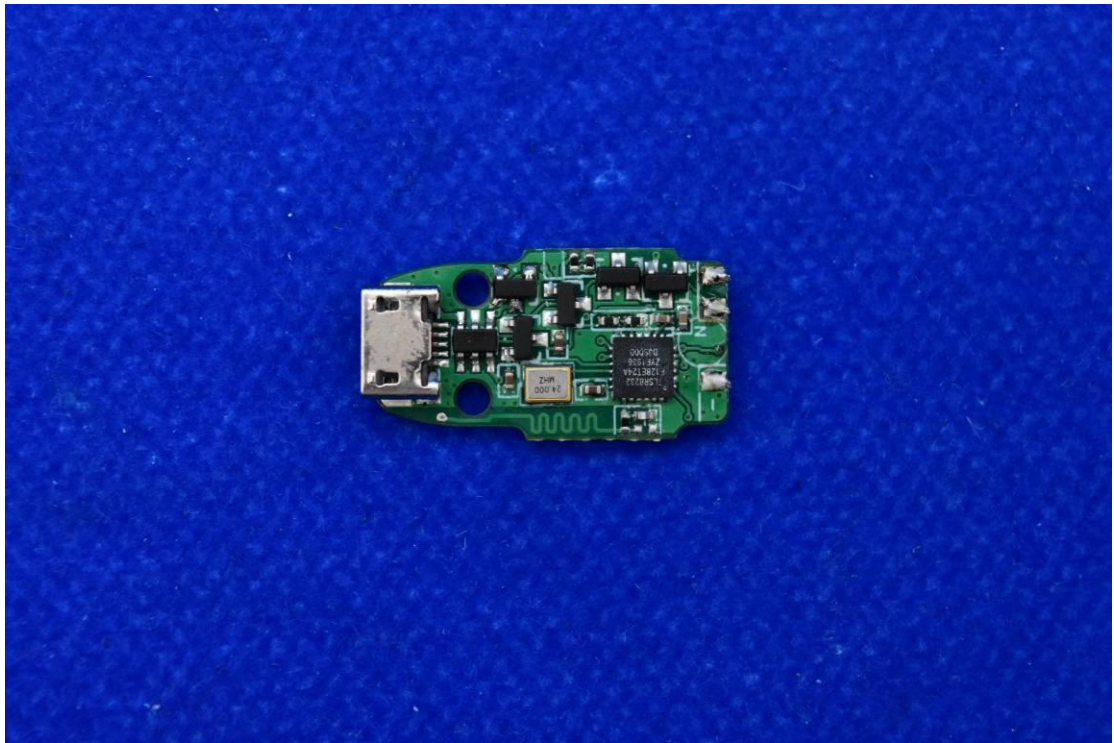

FCC ID: UR9WS-23002 MODEL NAME: WS-23002, LJ-8858

Internal Photos

1. EUT uncover view

2. Antenna view