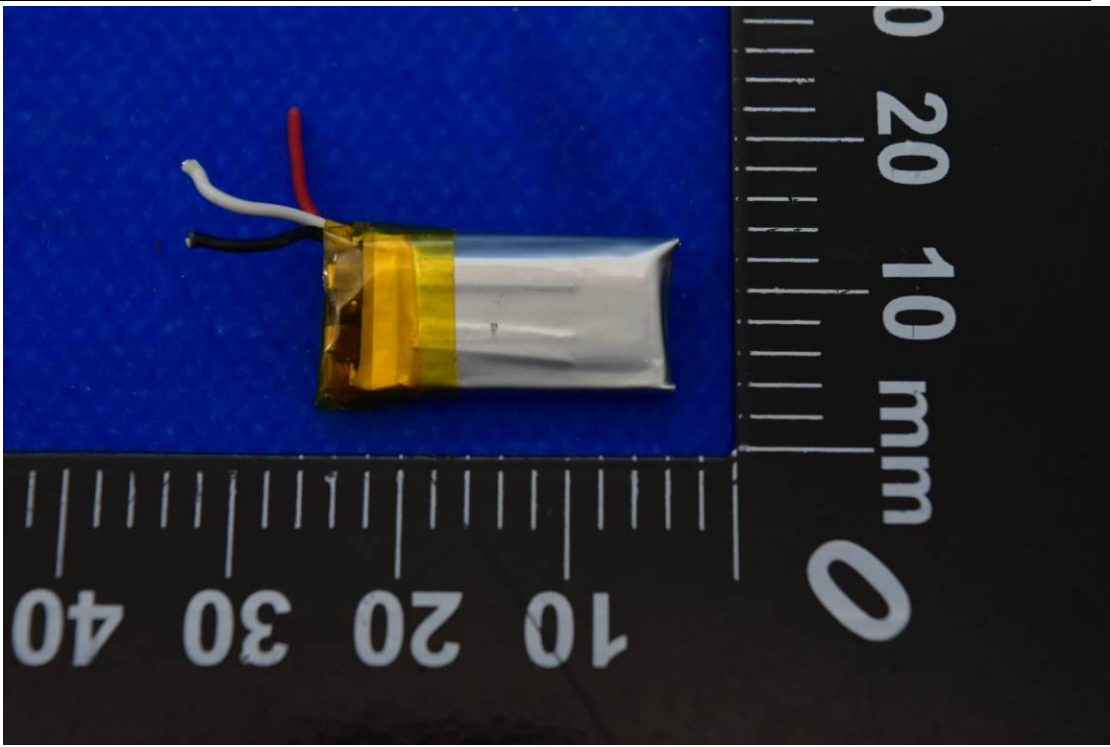

FCC ID: UR9WS-23002 MODEL NAME: WS-23002, LJ-8858

Internal Photos

1. EUT uncover view

2. Antenna view