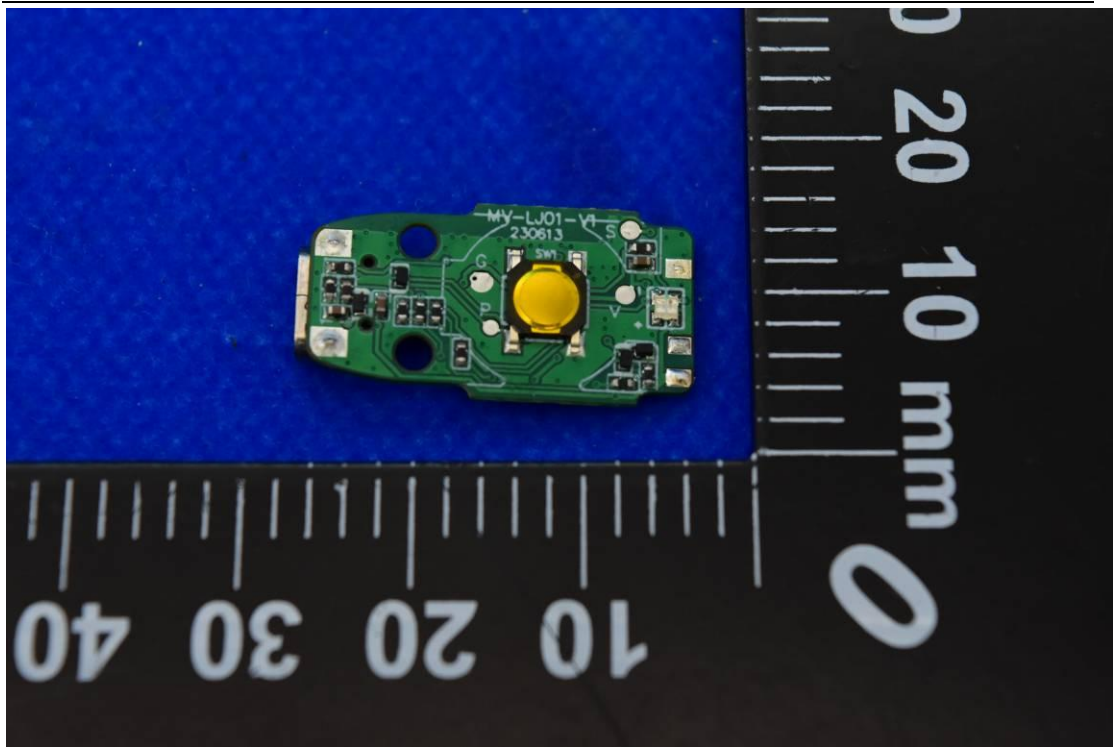

FCC ID: UR9WS-23002 MODEL NAME: WS-23002, LJ-8858

Internal Photos

1. EUT uncover view

2. Antenna view