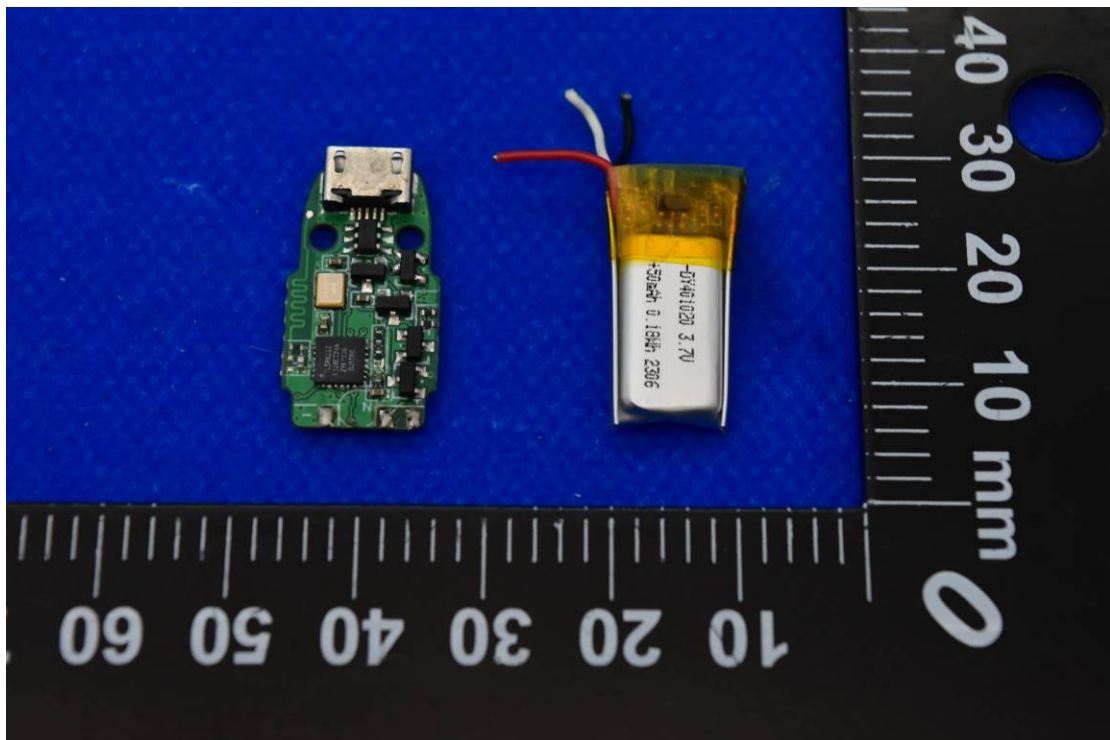

FCC ID: UR9WS-23002 MODEL NAME: WS-23002, LJ-8858

Internal Photos

1. EUT uncover view

2. Antenna view