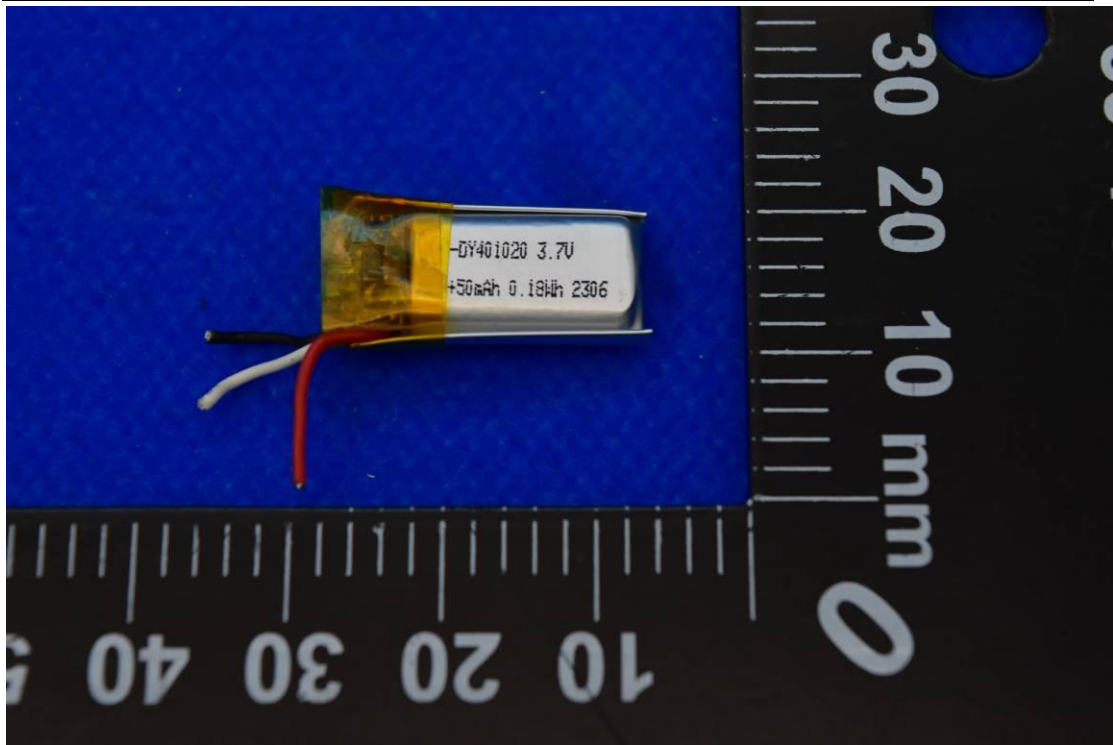

FCC ID: UR9WS-23002 MODEL NAME: WS-23002, LJ-8858

Internal Photos

1. EUT uncover view

2. Antenna view