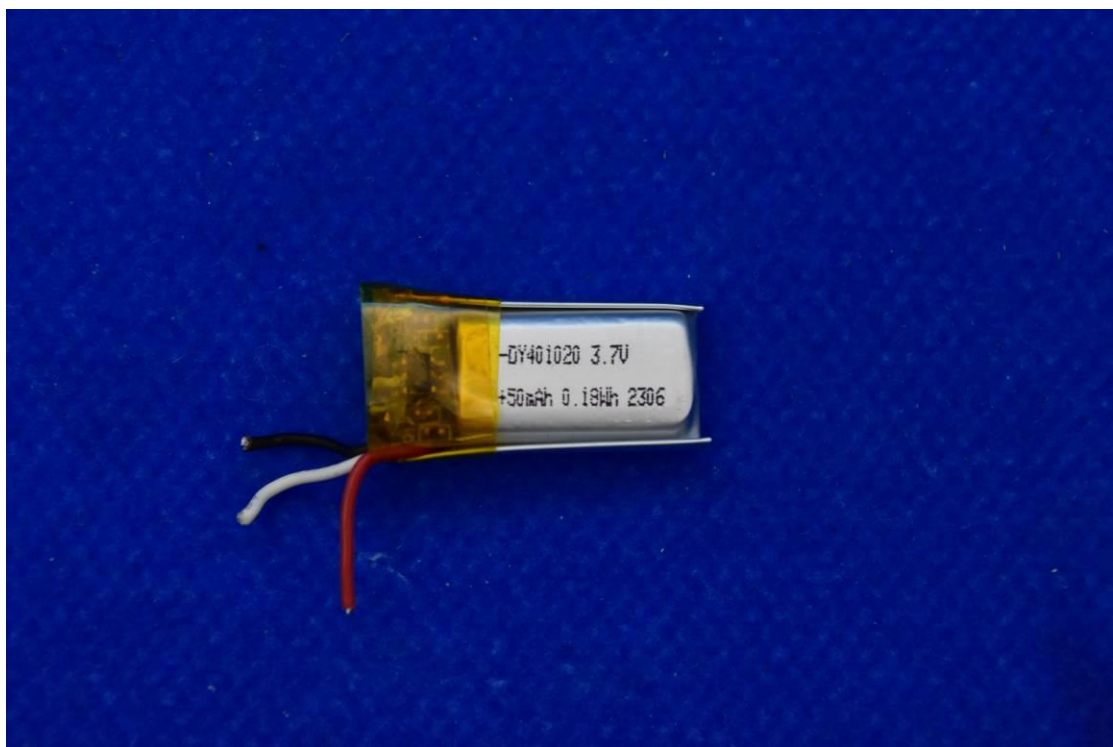

FCC ID: UR9WS-23002 MODEL NAME: WS-23002, LJ-8858

Internal Photos

1. EUT uncover view

2. Antenna view