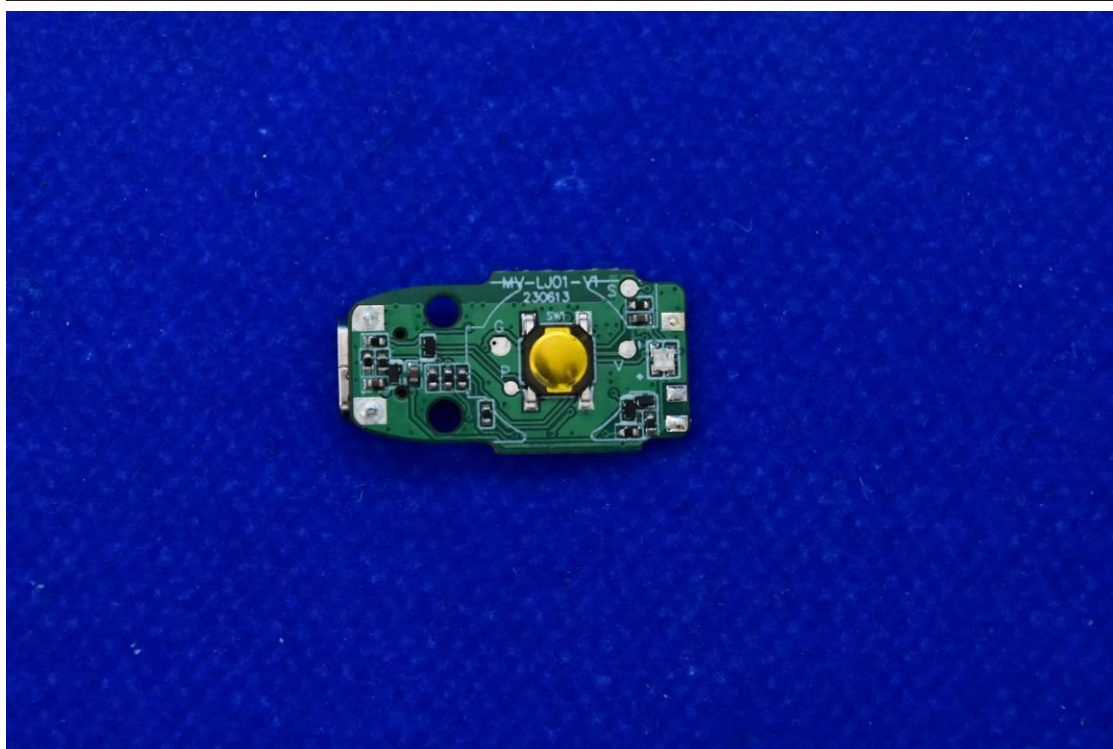

FCC ID: UR9WS-23002 MODEL NAME: WS-23002, LJ-8858

Internal Photos

1. EUT uncover view

2. Antenna view