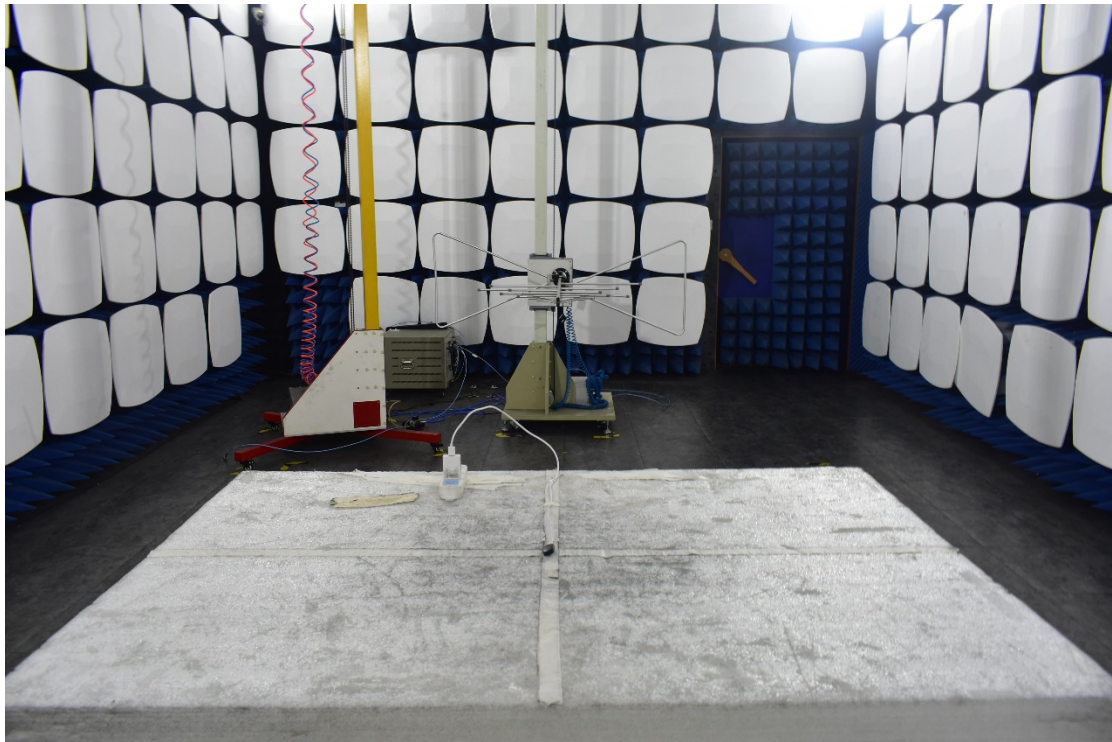

FCC ID:UR9WS-21006, MODEL NAME:WS-21006

Test Setup Photos

1. Conducted emission main's port front view

2. Conducted emission main's port side view

3. Radiated emission (9KHz-30MHz)

4. Radiated emission (30MHz-1GHz)

5. Radiated emission (above 1GHz)

6. RF measurement setup

(Bluetooth LE)