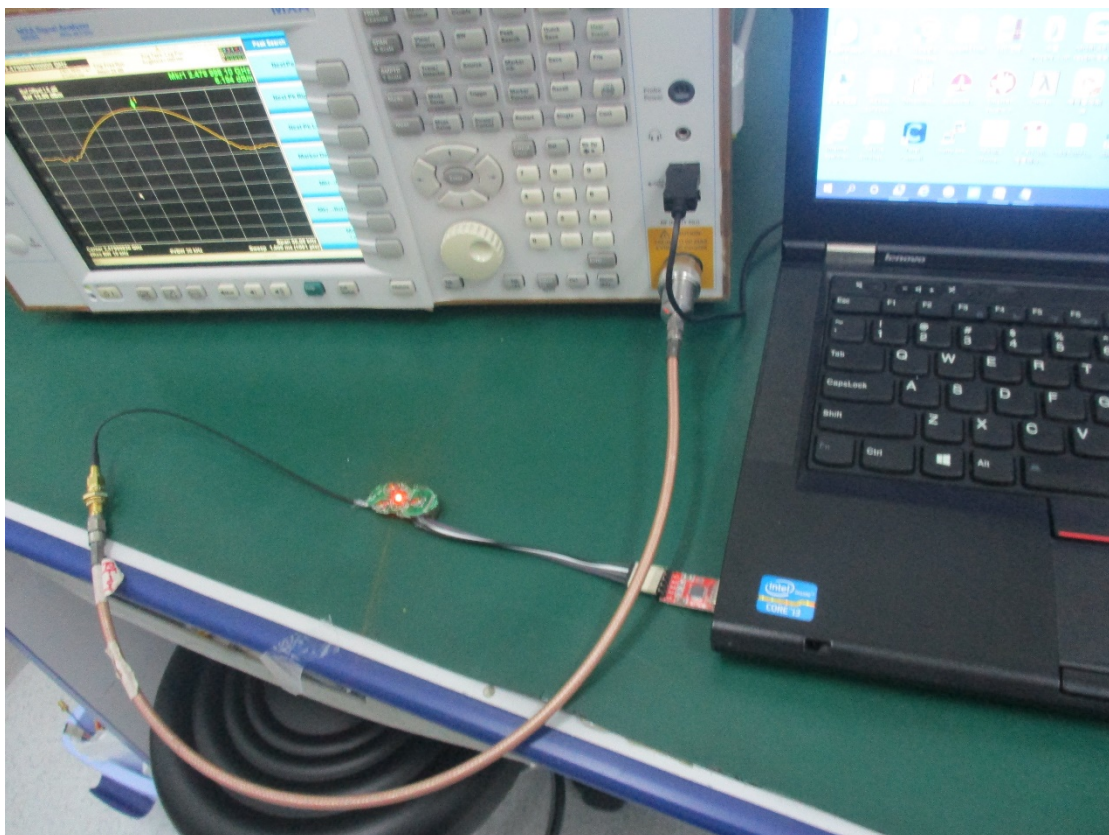

FCC ID:UR9WS-21006, MODEL NAME:WS-21006

Test Setup Photos

1. Conducted emission main's port front view

2. Conducted emission main's port side view

3. Radiated emission (9KHz-30MHz)

4. Radiated emission (30MHz-1GHz)

5. Radiated emission (above 1GHz)

6. RF measurement setup

(Bluetooth LE)