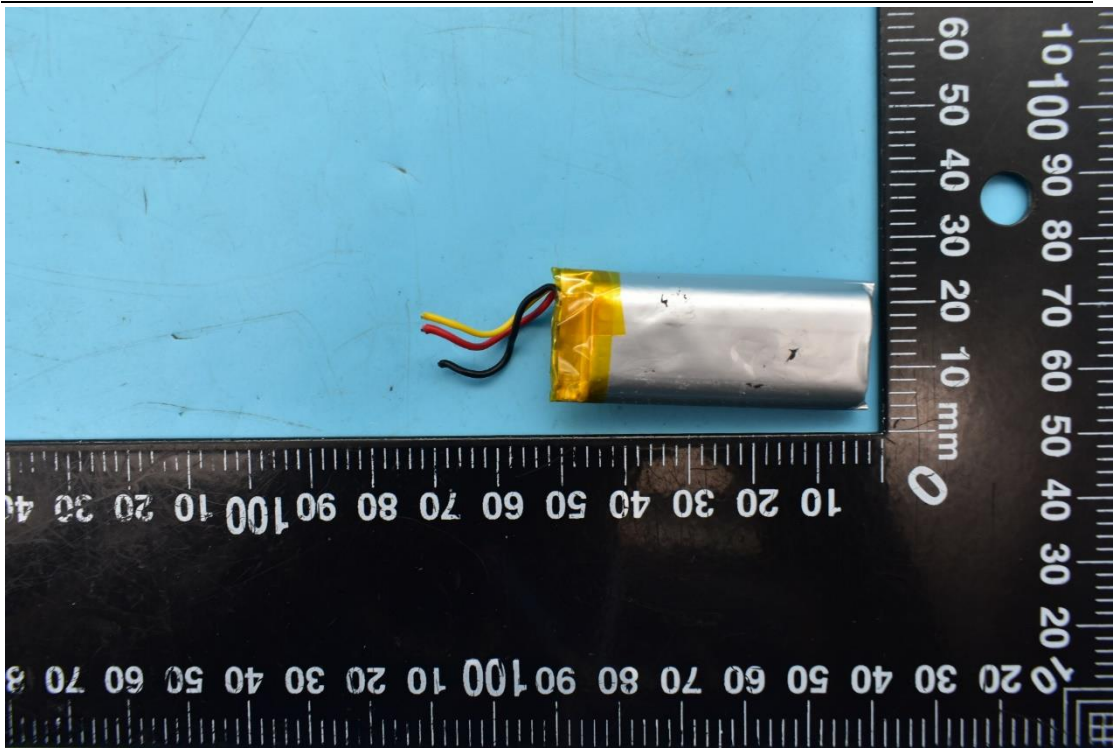

FCC ID:UR9WS-21006, MODEL NAME:WS-21006

Internal Photos

1. EUT uncover view

2. Antenna view