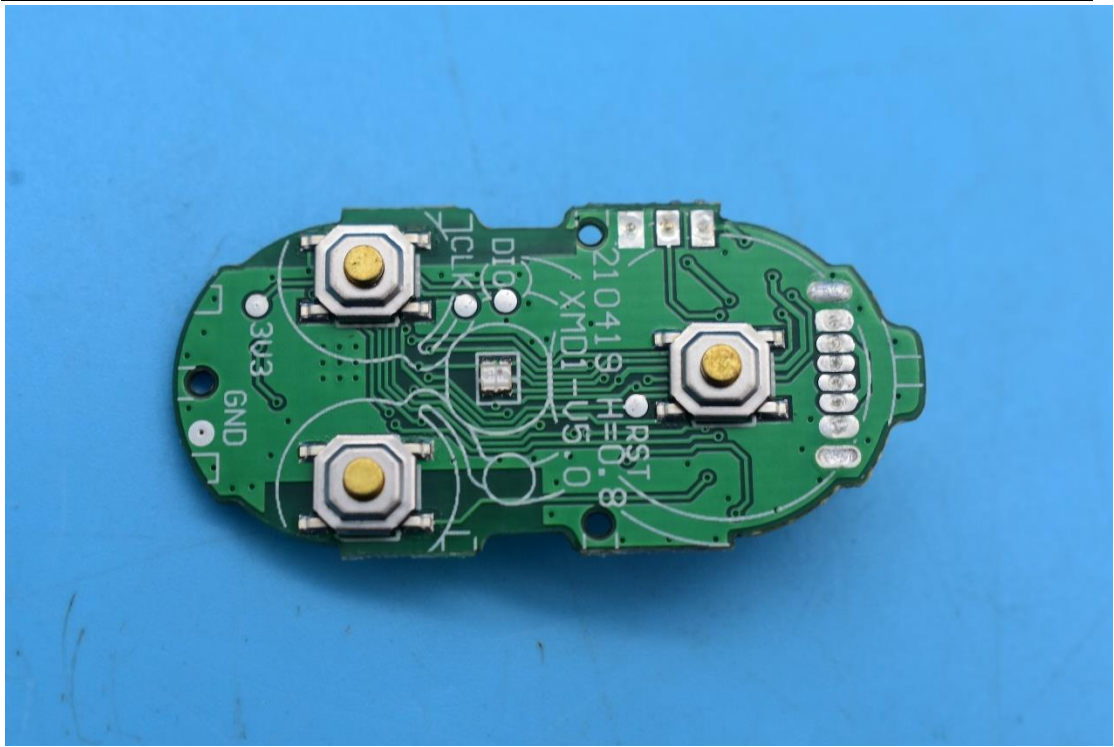

FCC ID:UR9WS-21006, MODEL NAME:WS-21006

Internal Photos

1. EUT uncover view

2. Antenna view