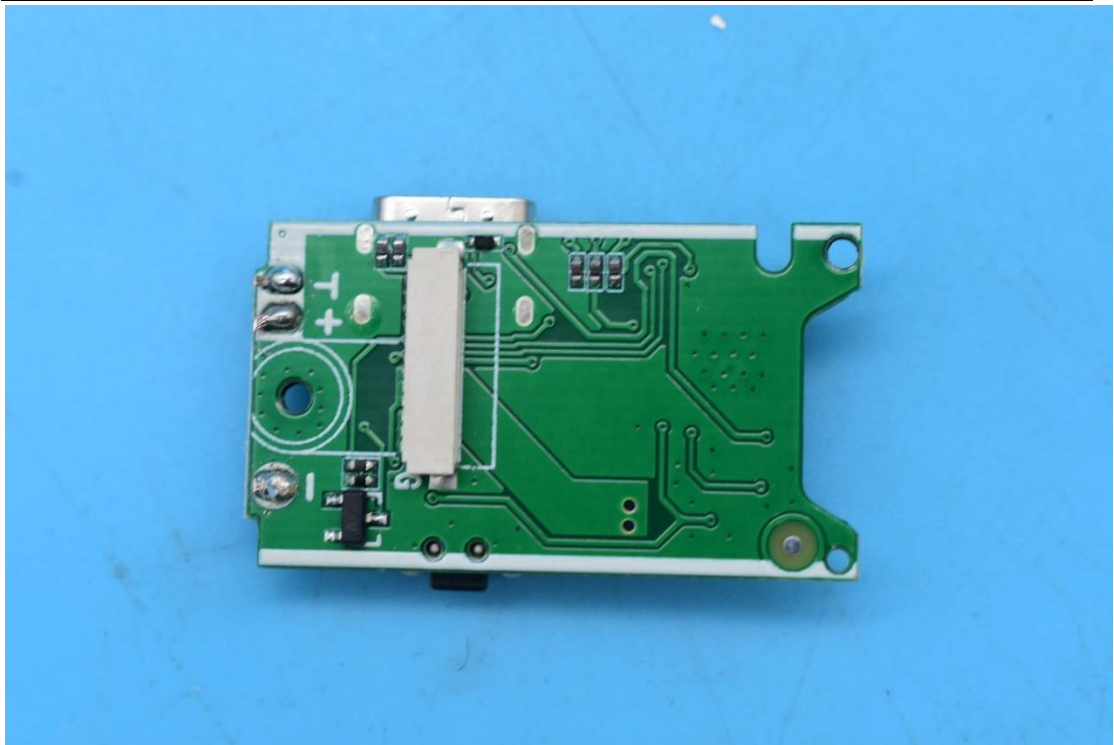

FCC ID:UR9WS-21006, MODEL NAME:WS-21006

Internal Photos

1. EUT uncover view

2. Antenna view