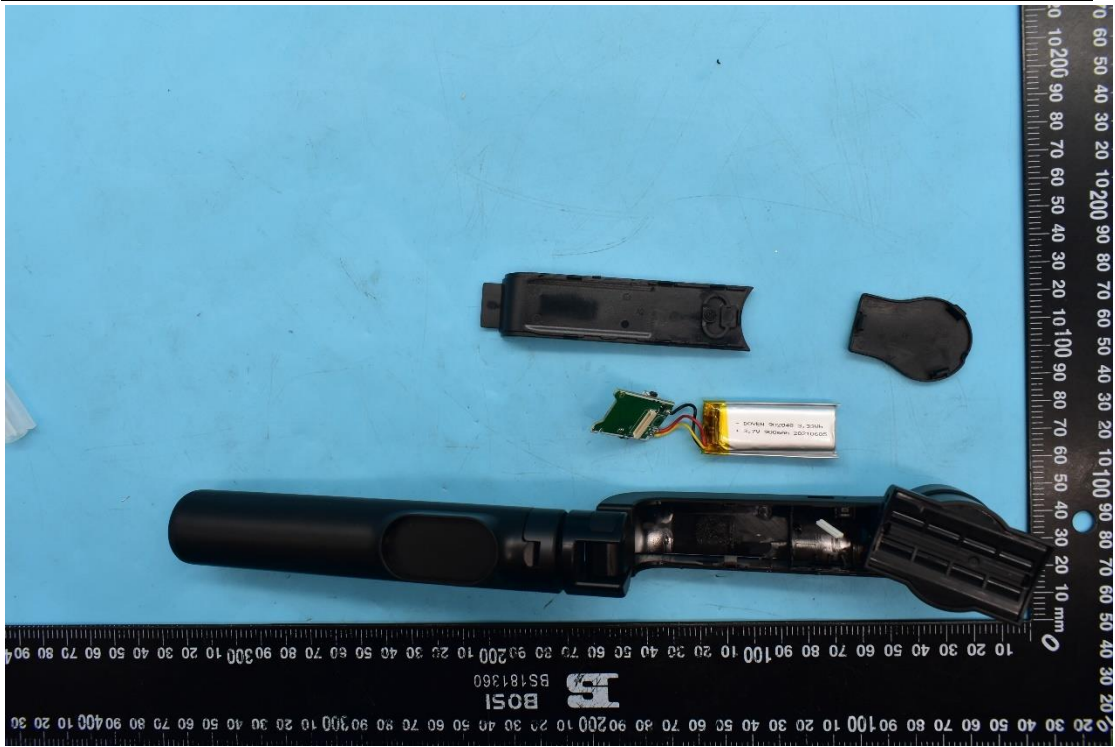

FCC ID:UR9WS-21006, MODEL NAME:WS-21006

Internal Photos

1. EUT uncover view

2. Antenna view