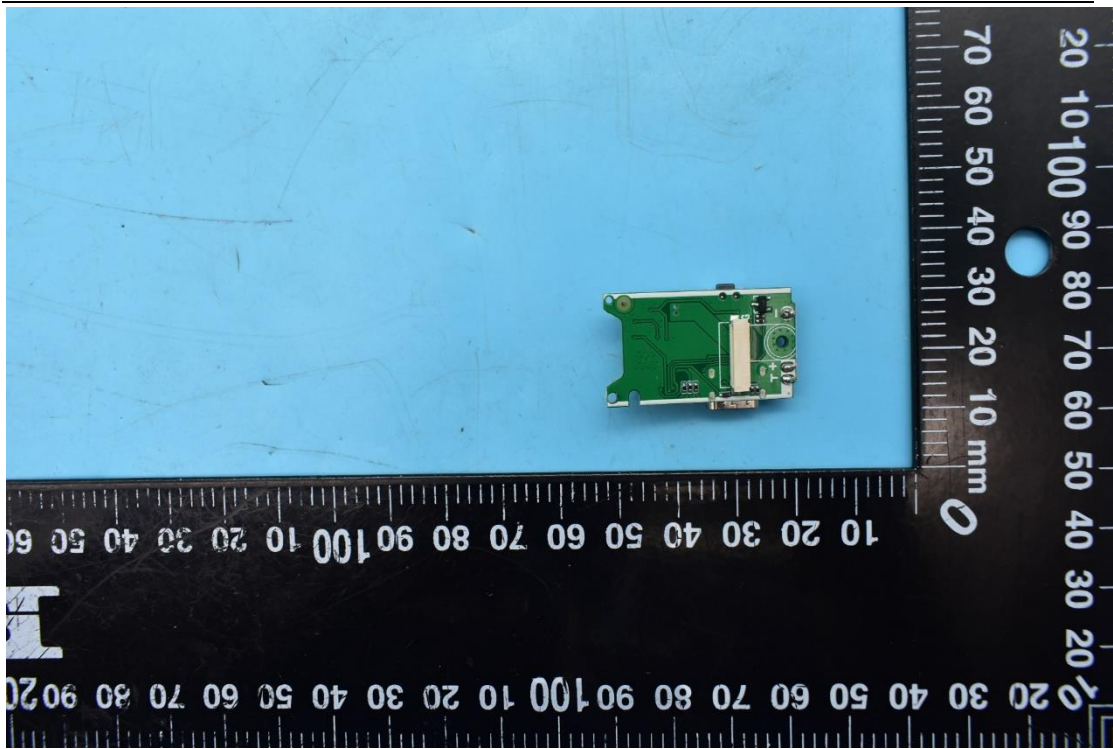

FCC ID:UR9WS-21006, MODEL NAME:WS-21006

Internal Photos

1. EUT uncover view

2. Antenna view