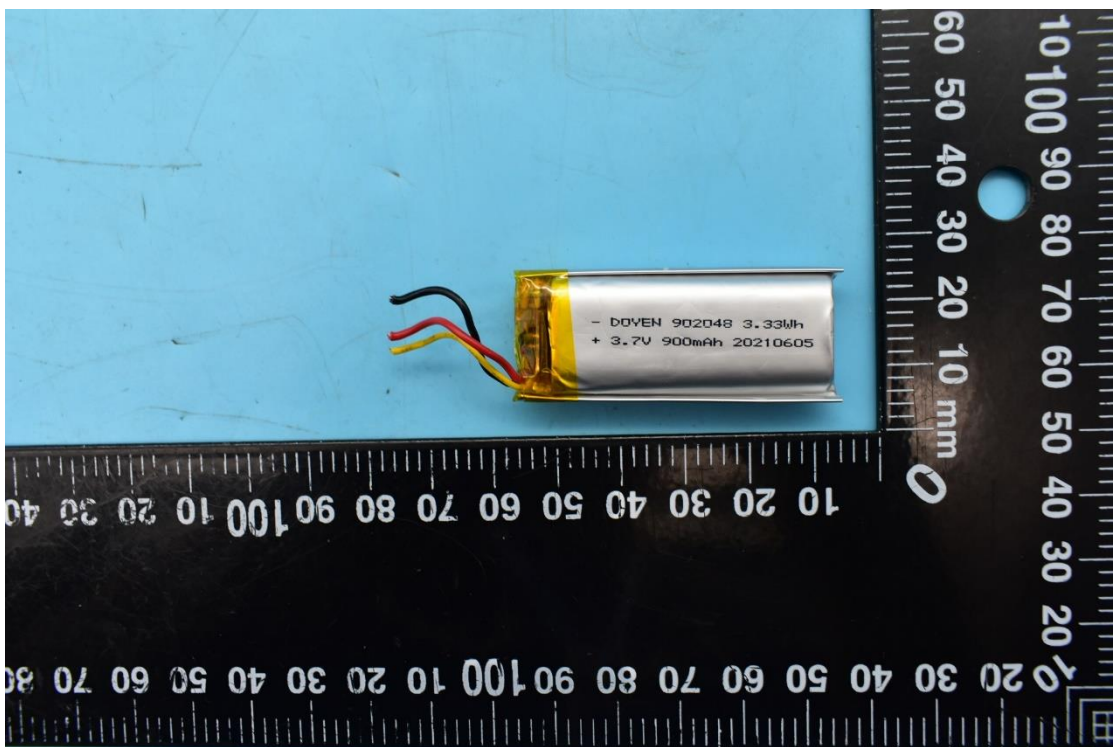

FCC ID:UR9WS-21006, MODEL NAME:WS-21006

Internal Photos

1. EUT uncover view

2. Antenna view