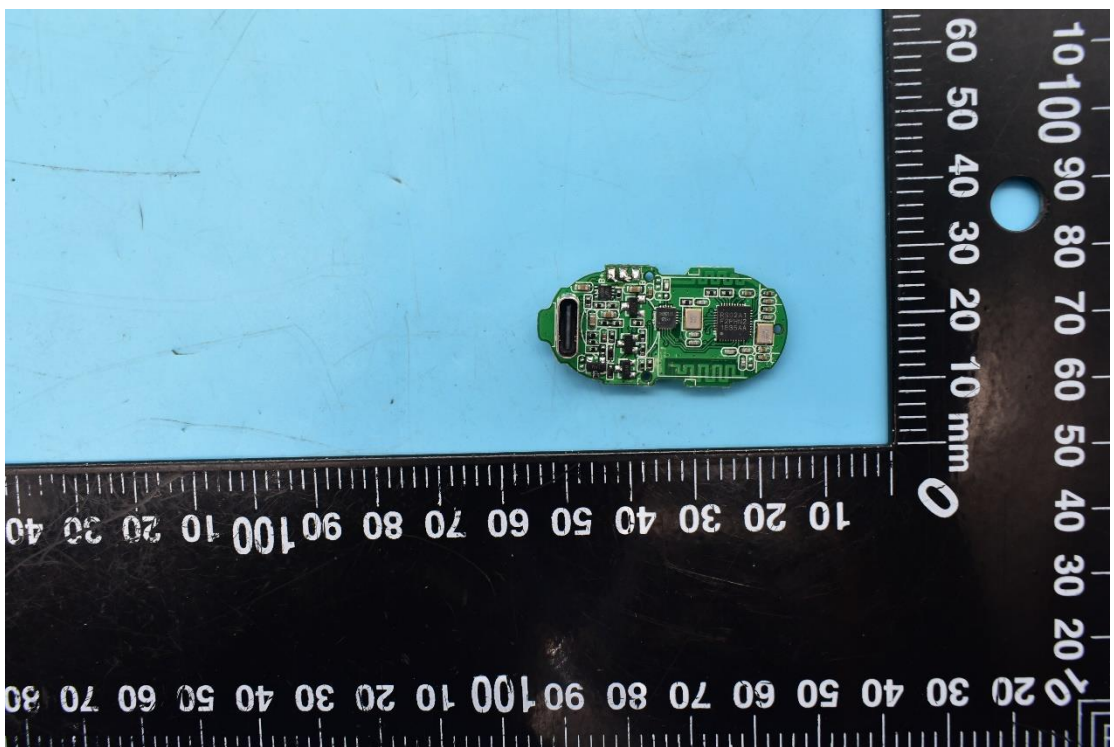

FCC ID:UR9WS-21006, MODEL NAME:WS-21006

Internal Photos

1. EUT uncover view

2. Antenna view