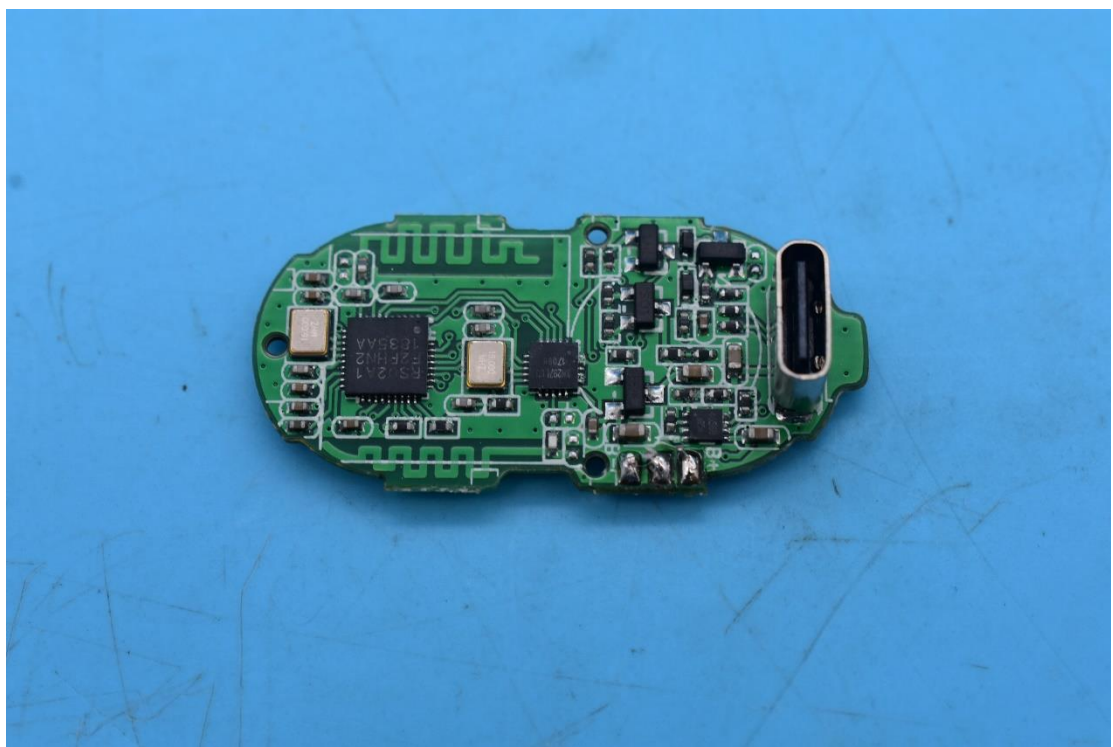

FCC ID:UR9WS-21006, MODEL NAME:WS-21006

Internal Photos

1. EUT uncover view

2. Antenna view