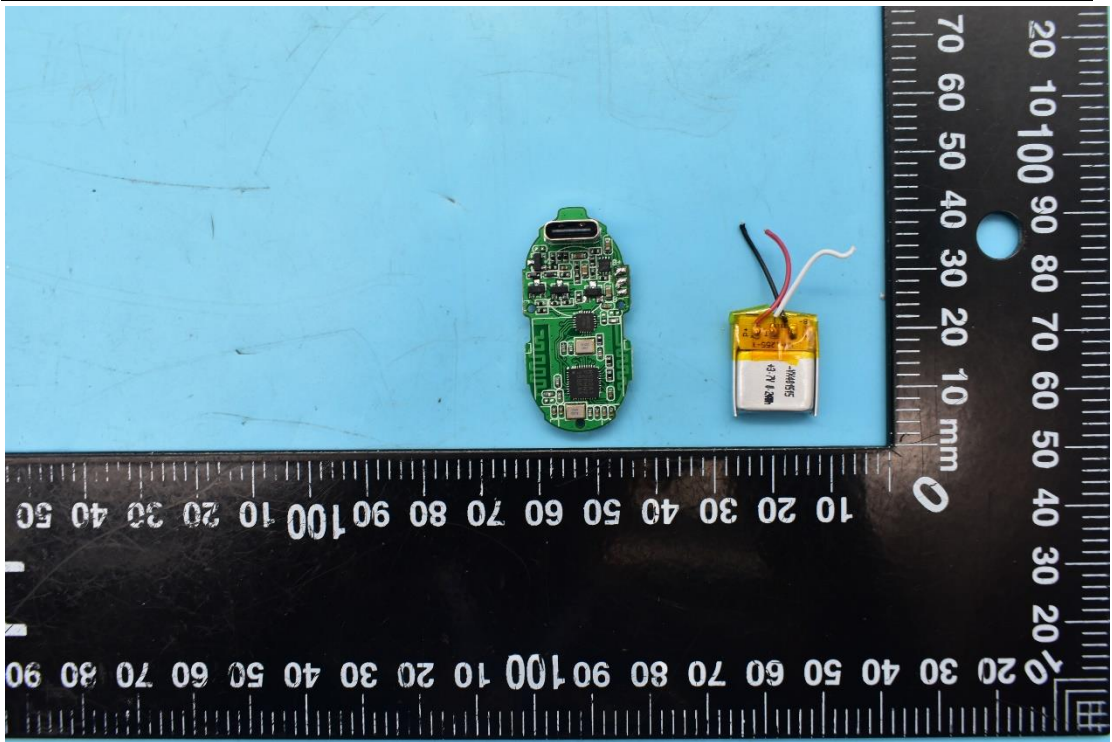

FCC ID:UR9WS-21006, MODEL NAME:WS-21006

Internal Photos

1. EUT uncover view

2. Antenna view