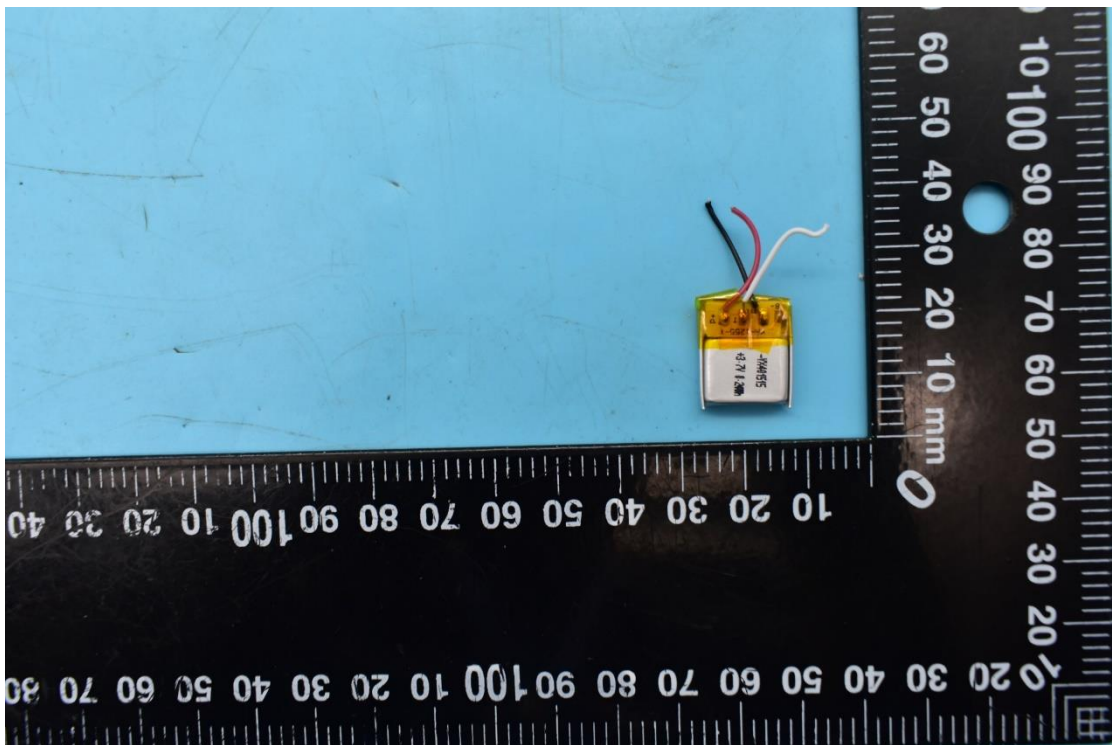

FCC ID:UR9WS-21006, MODEL NAME:WS-21006

Internal Photos

1. EUT uncover view

2. Antenna view