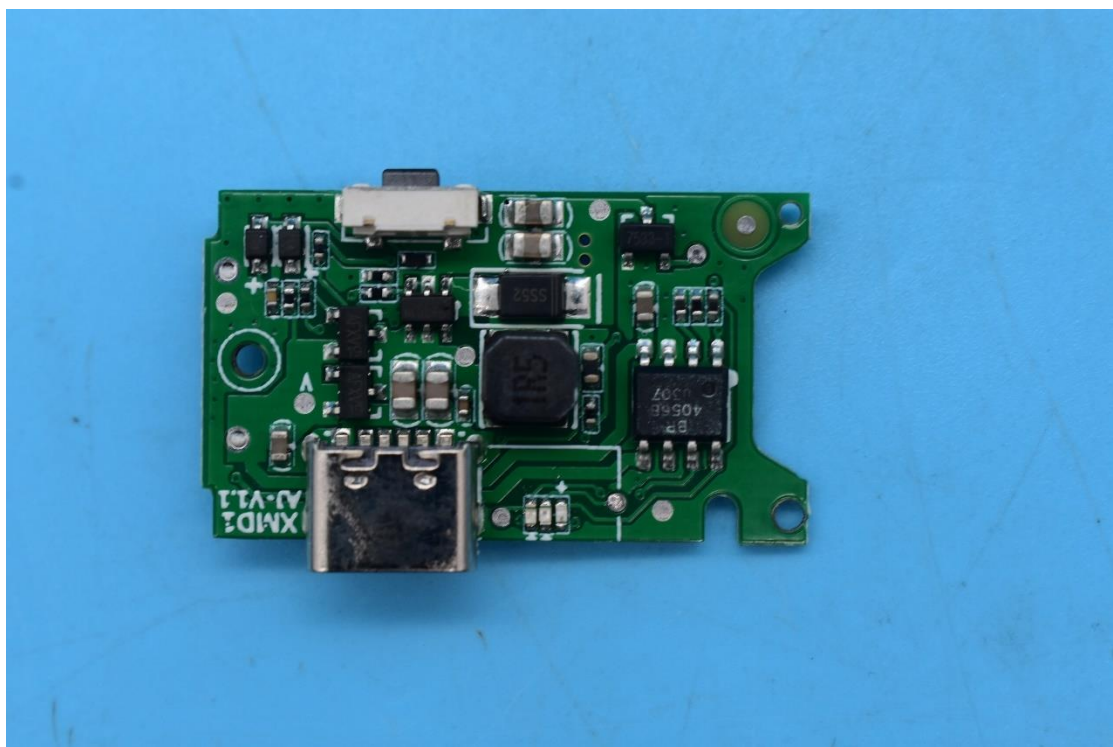

FCC ID:UR9WS-21006, MODEL NAME:WS-21006

Internal Photos

1. EUT uncover view

2. Antenna view