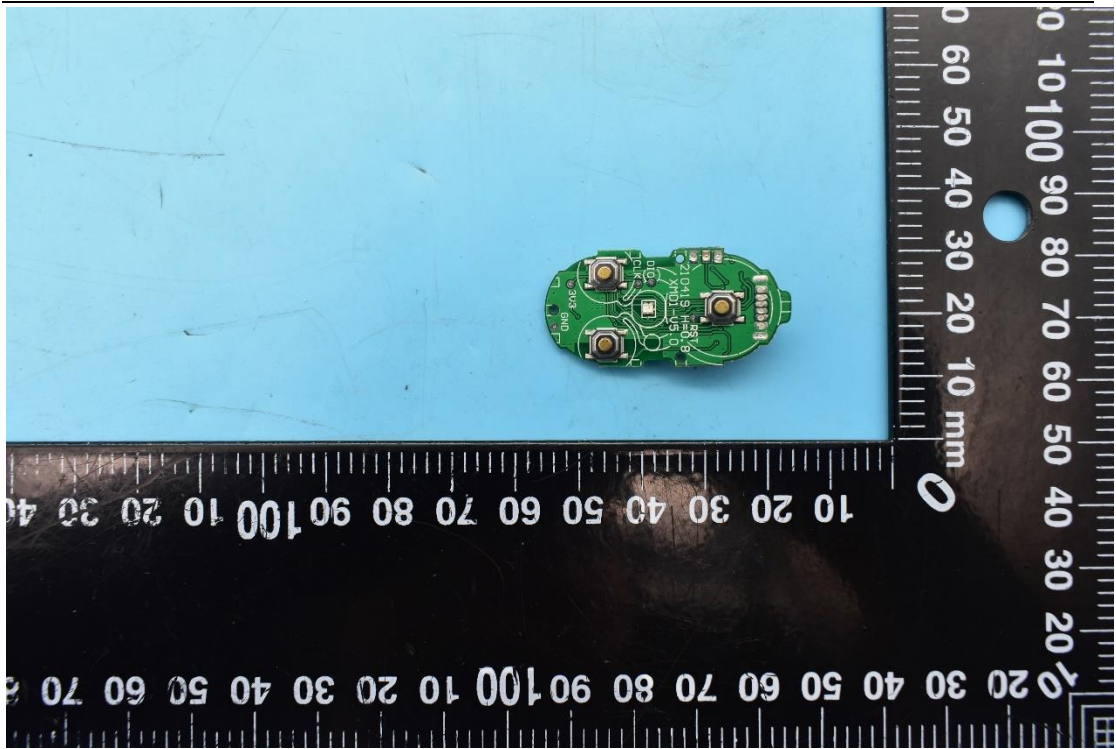

FCC ID:UR9WS-21006, MODEL NAME:WS-21006

Internal Photos

1. EUT uncover view

2. Antenna view