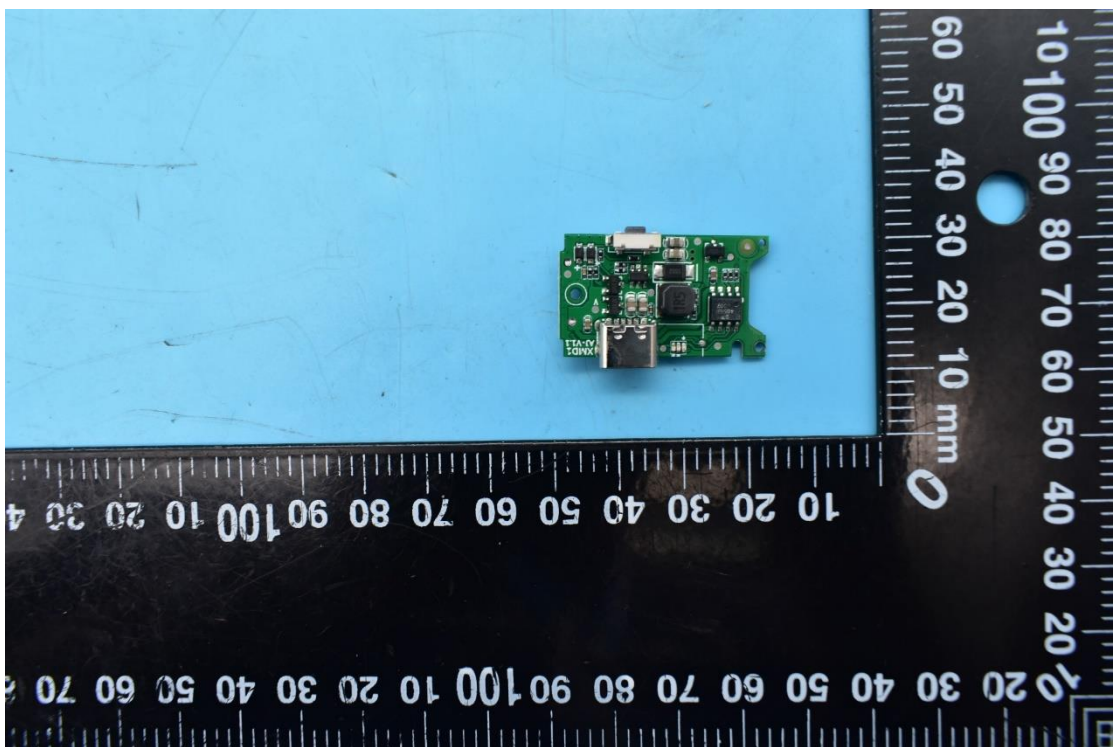

FCC ID:UR9WS-21006, MODEL NAME:WS-21006

Internal Photos

1. EUT uncover view

2. Antenna view