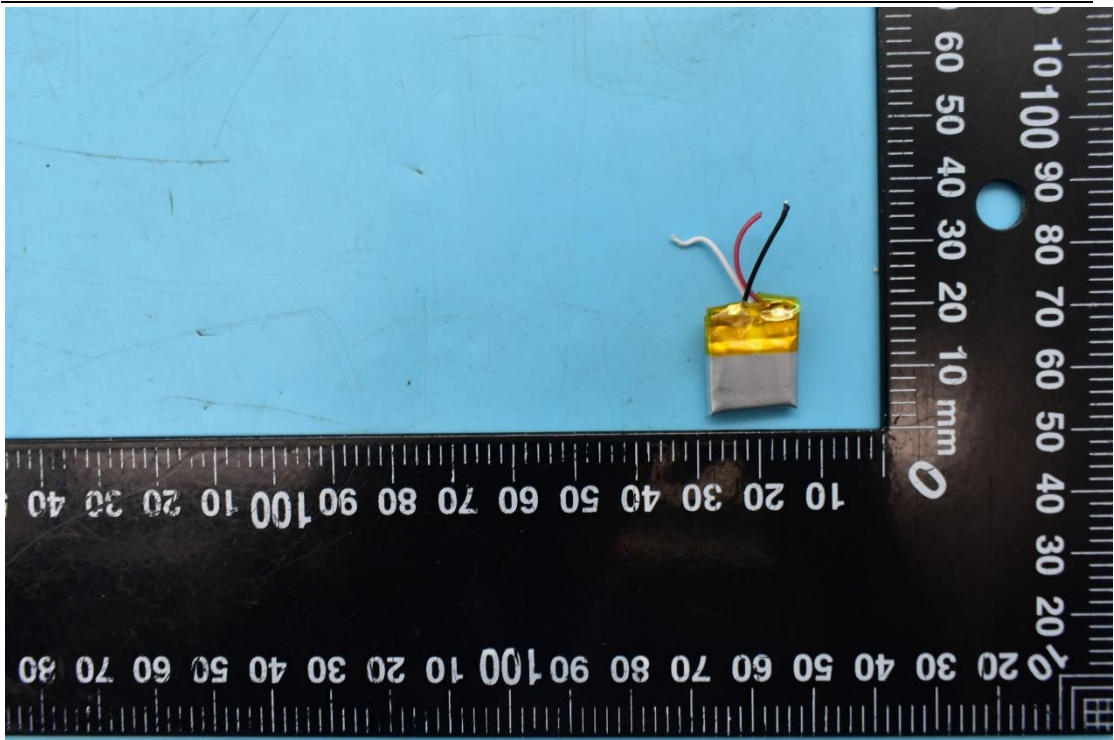

FCC ID:UR9WS-21006, MODEL NAME:WS-21006

Internal Photos

1. EUT uncover view

2. Antenna view