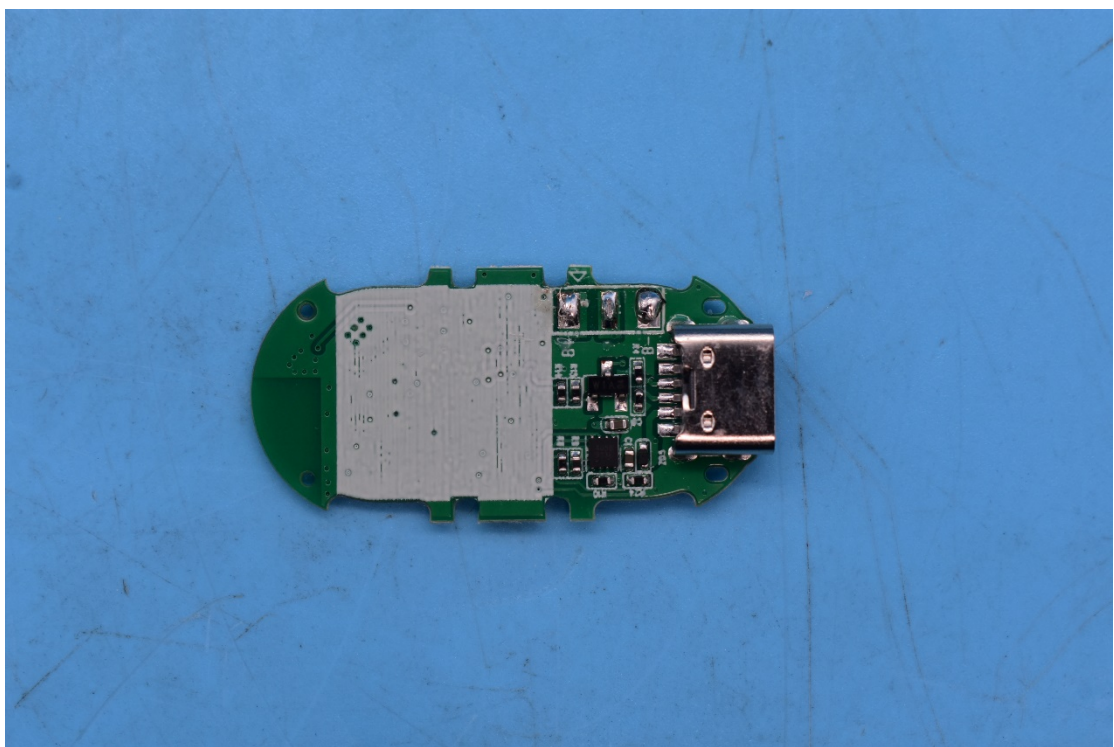

FCC ID:UR9WS-21005, MODEL NAME:WS-21005

### Internal Photos

## 2. Antenna view