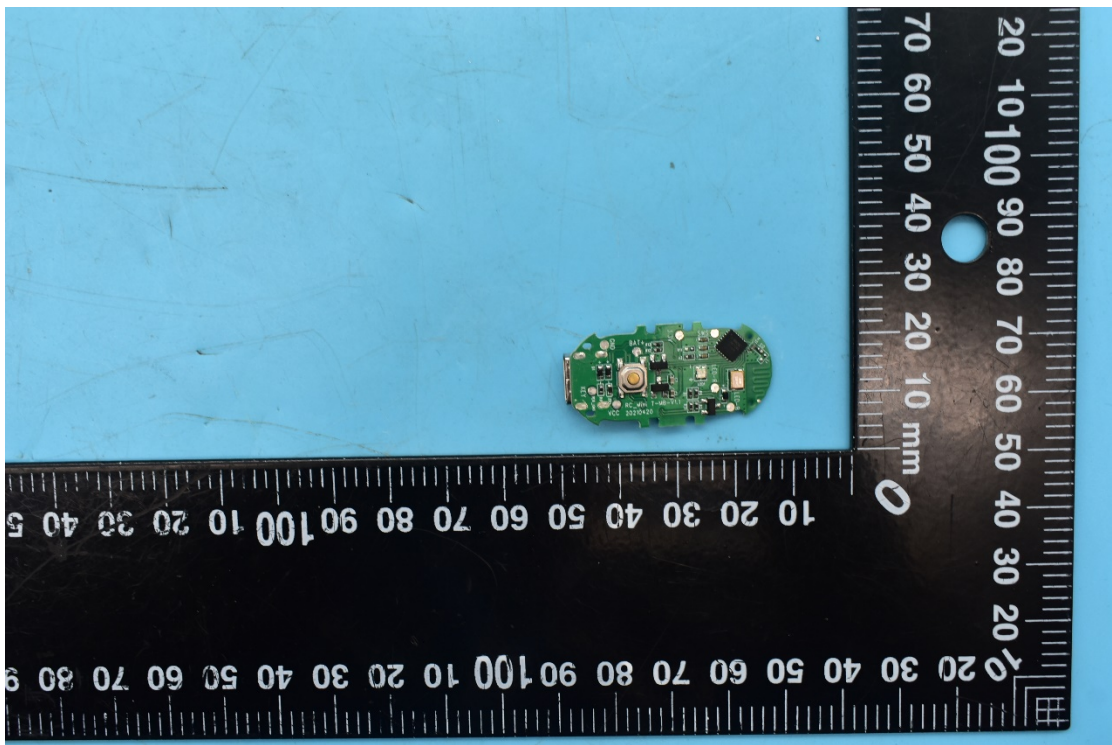

FCC ID:UR9WS-21005, MODEL NAME:WS-21005

### Internal Photos

## 2. Antenna view