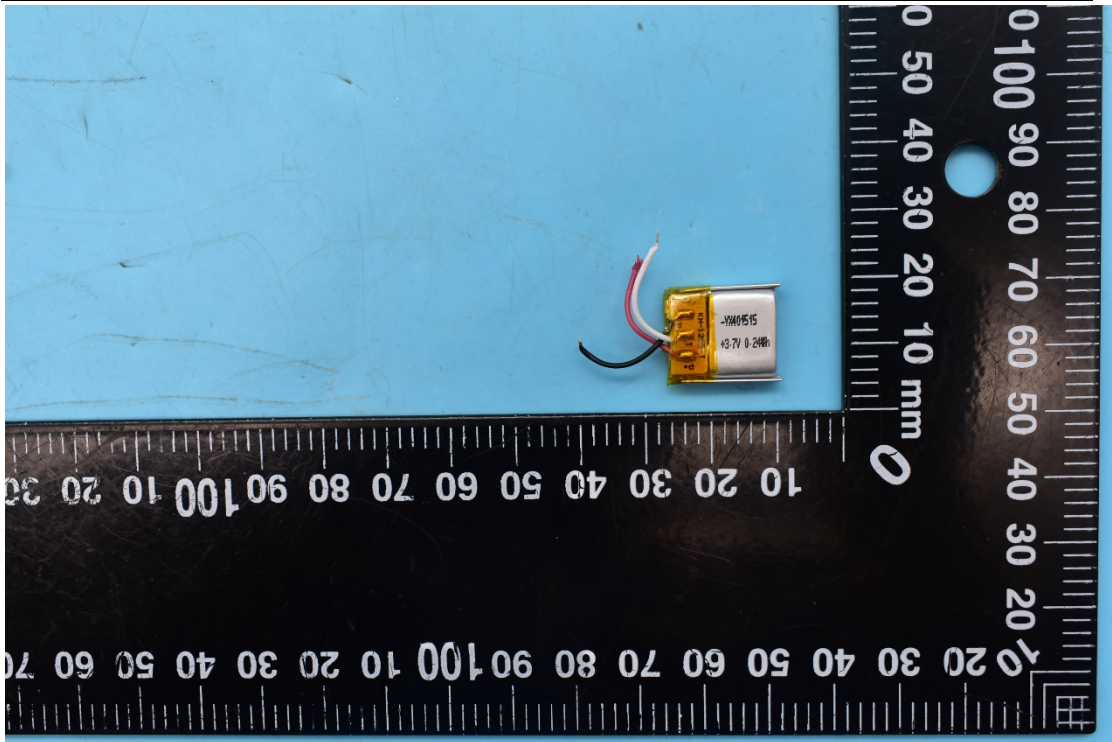

FCC ID:UR9WS-21005, MODEL NAME:WS-21005

### Internal Photos

## 2. Antenna view