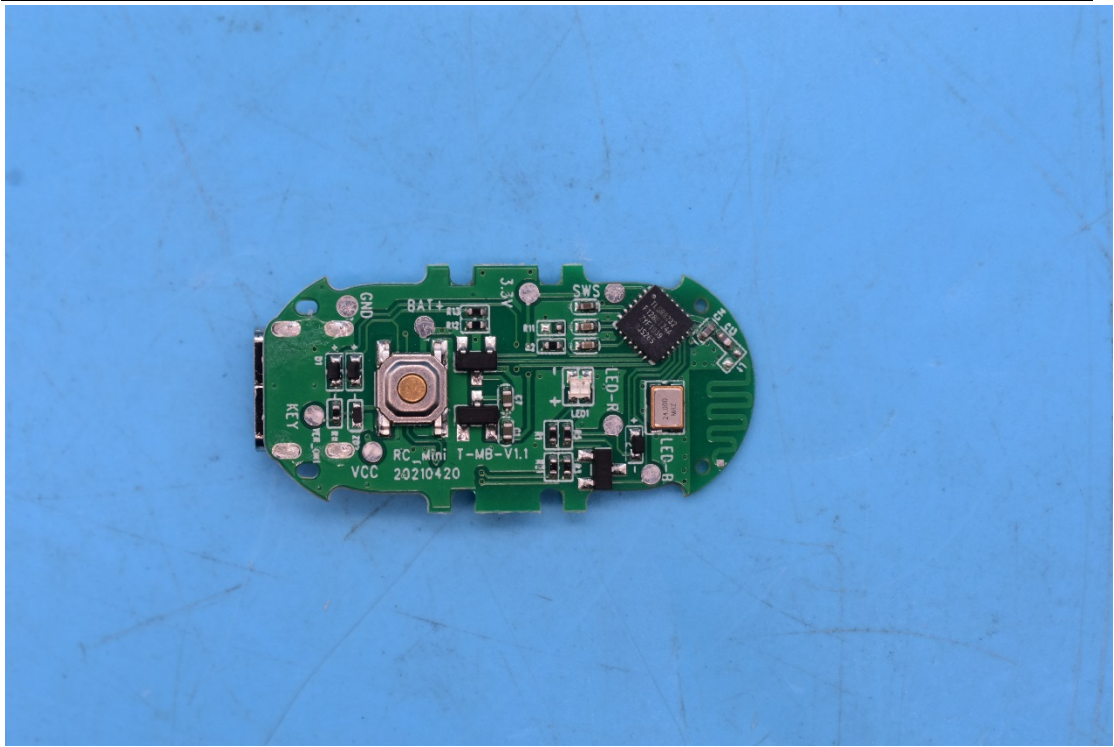

FCC ID:UR9WS-21005, MODEL NAME:WS-21005

### Internal Photos

## 2. Antenna view