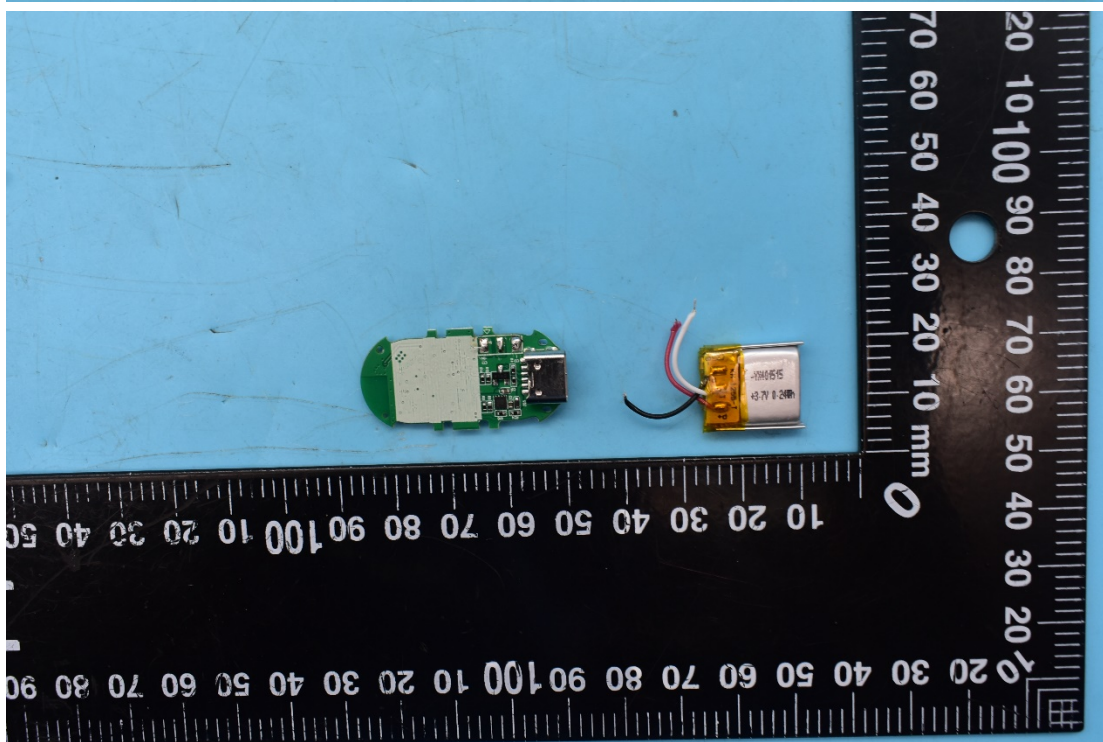

FCC ID:UR9WS-21005, MODEL NAME:WS-21005

### Internal Photos

## 2. Antenna view