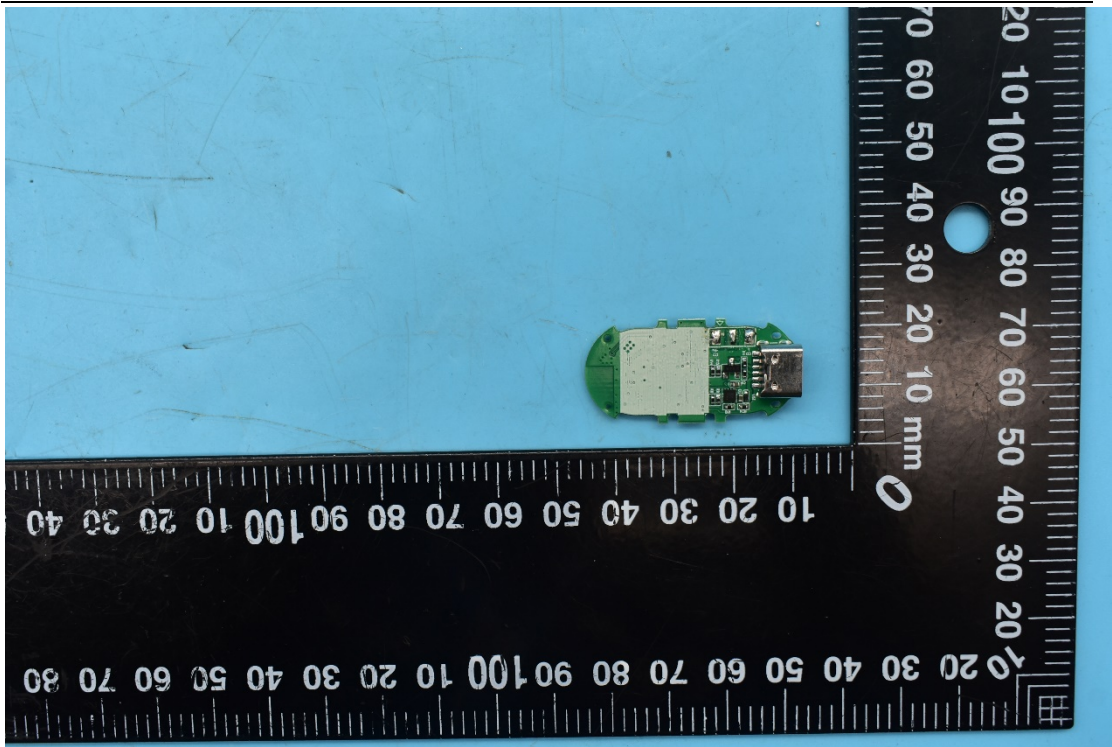

FCC ID:UR9WS-21005, MODEL NAME:WS-21005

### Internal Photos

## 2. Antenna view