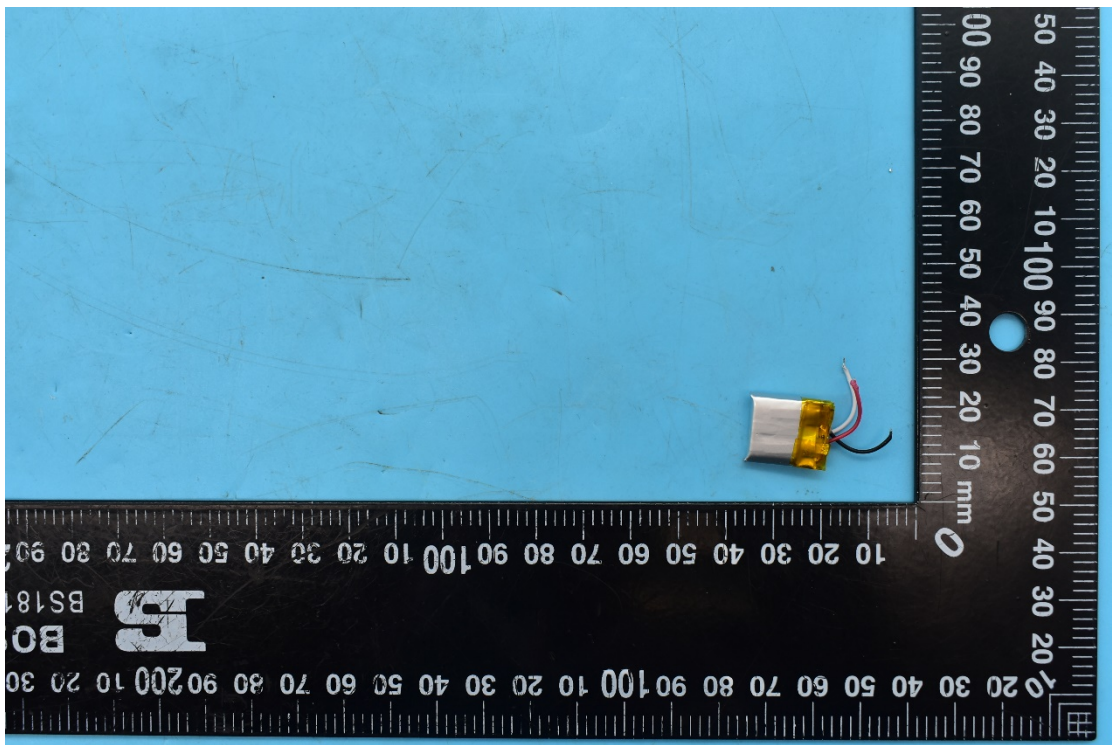

FCC ID:UR9WS-21005, MODEL NAME:WS-21005

### Internal Photos

## 2. Antenna view