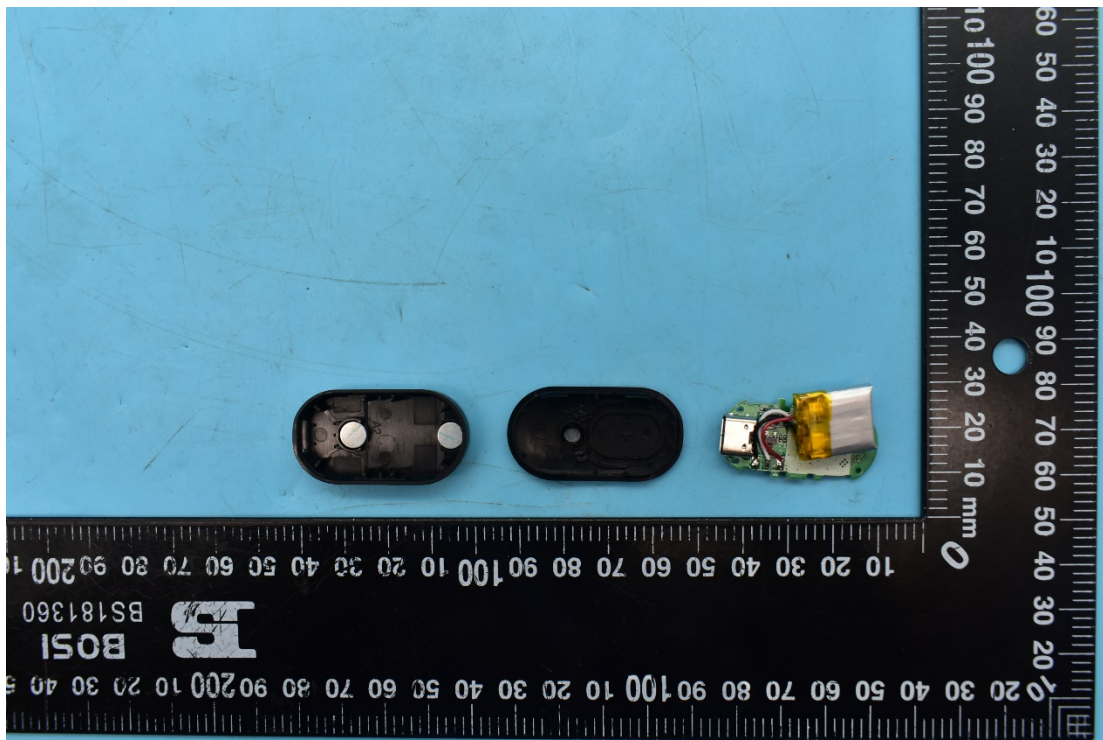

FCC ID:UR9WS-21005, MODEL NAME:WS-21005

### Internal Photos

## 2. Antenna view