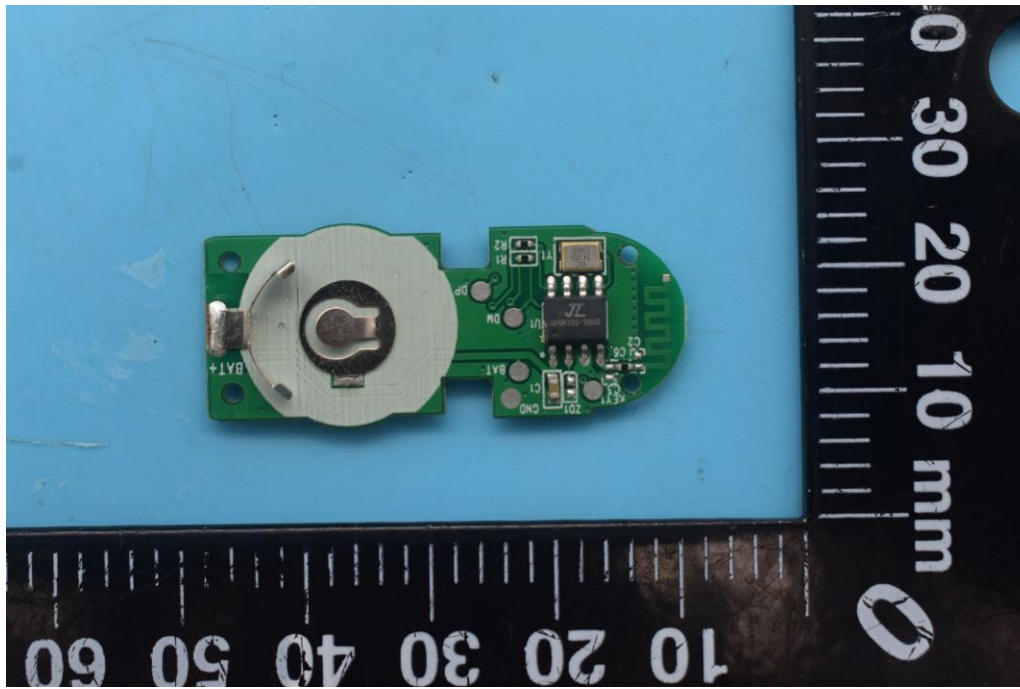

FCC ID: UR9WS-20001-4

## Internal Photos

## 2. Antenna view