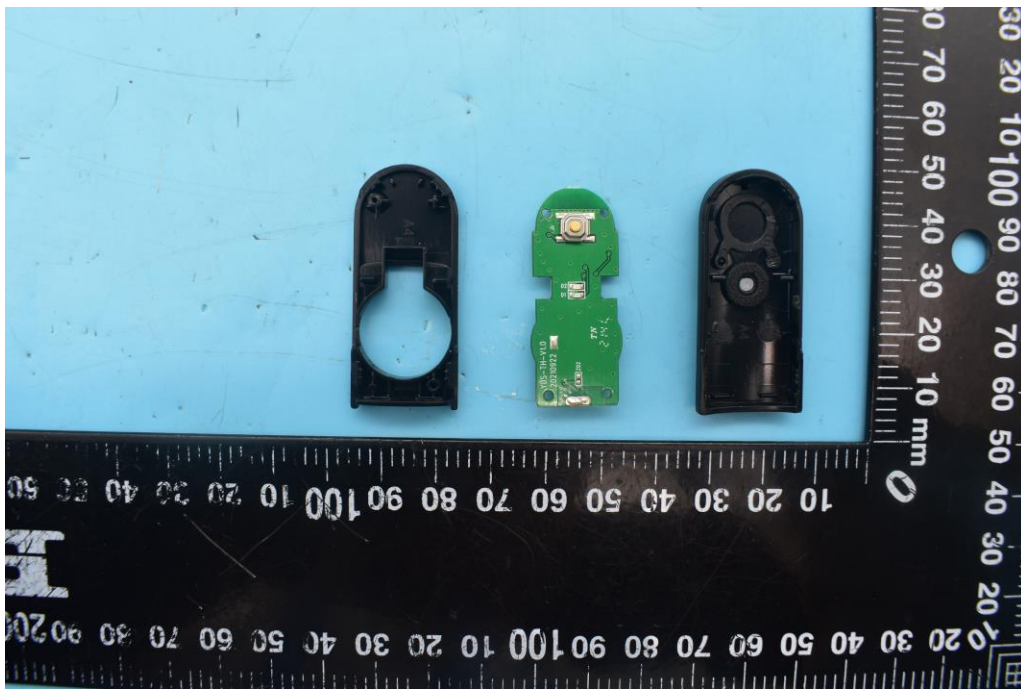

FCC ID: UR9WS-20001-4

## Internal Photos

### 1. EUT uncover view

## 2. Antenna view