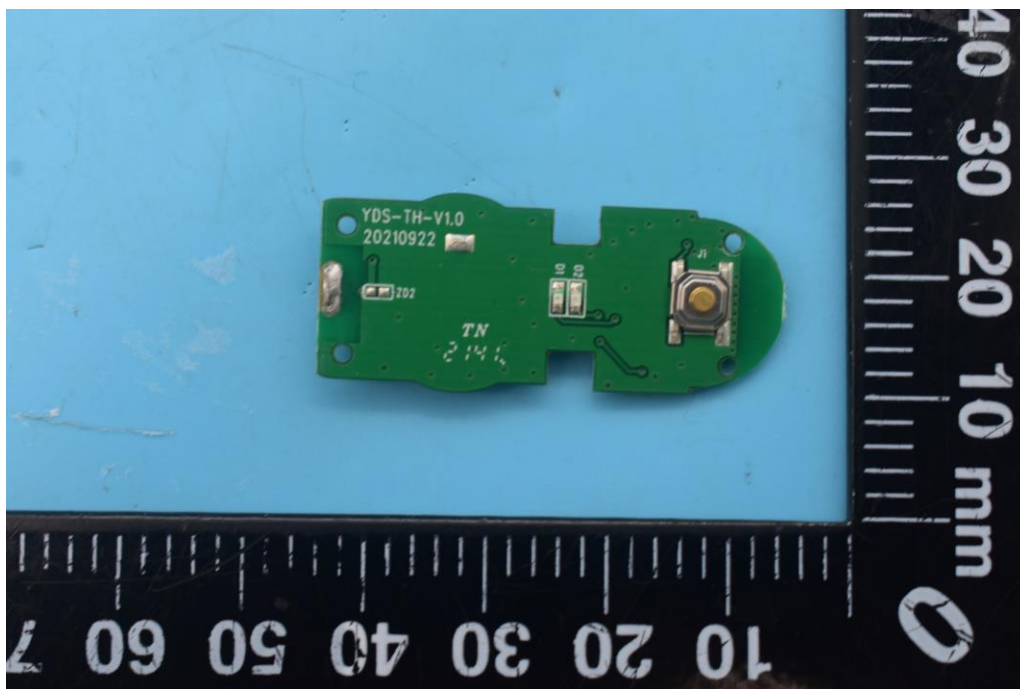

FCC ID: UR9WS-20001-4

## Internal Photos

### 1. EUT uncover view

## 2. Antenna view