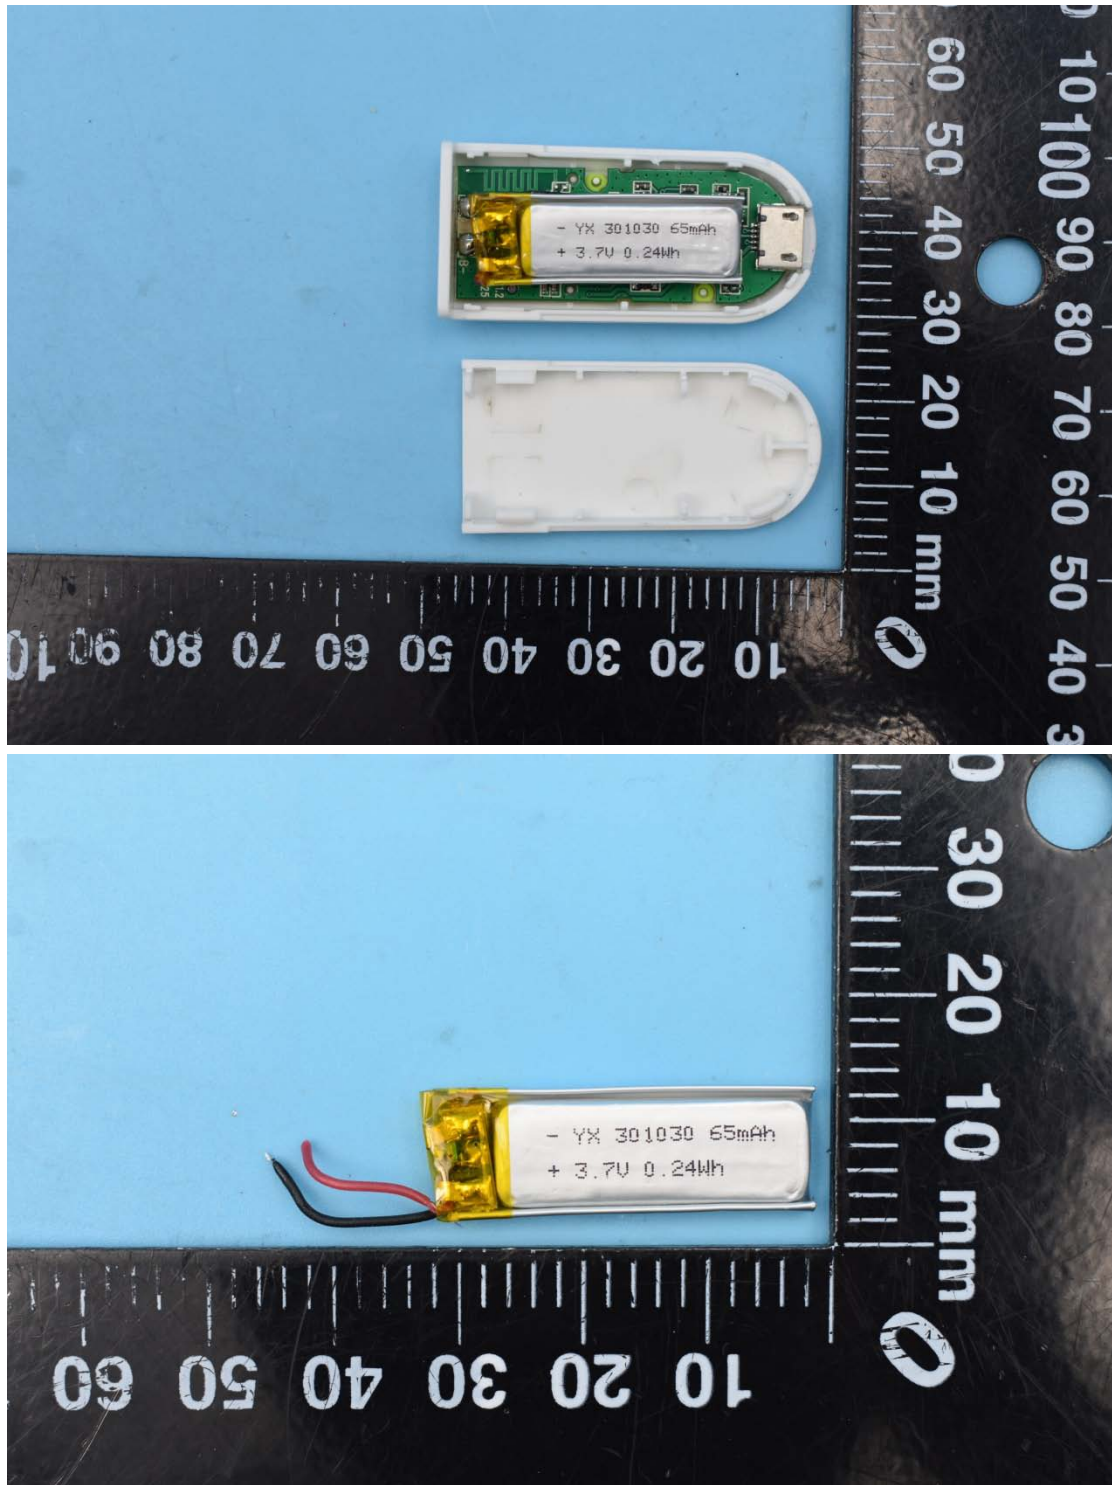

FCC ID:UR9WS-19017

## Internal Photos

### 1. EUT uncover view

2. Antenna view