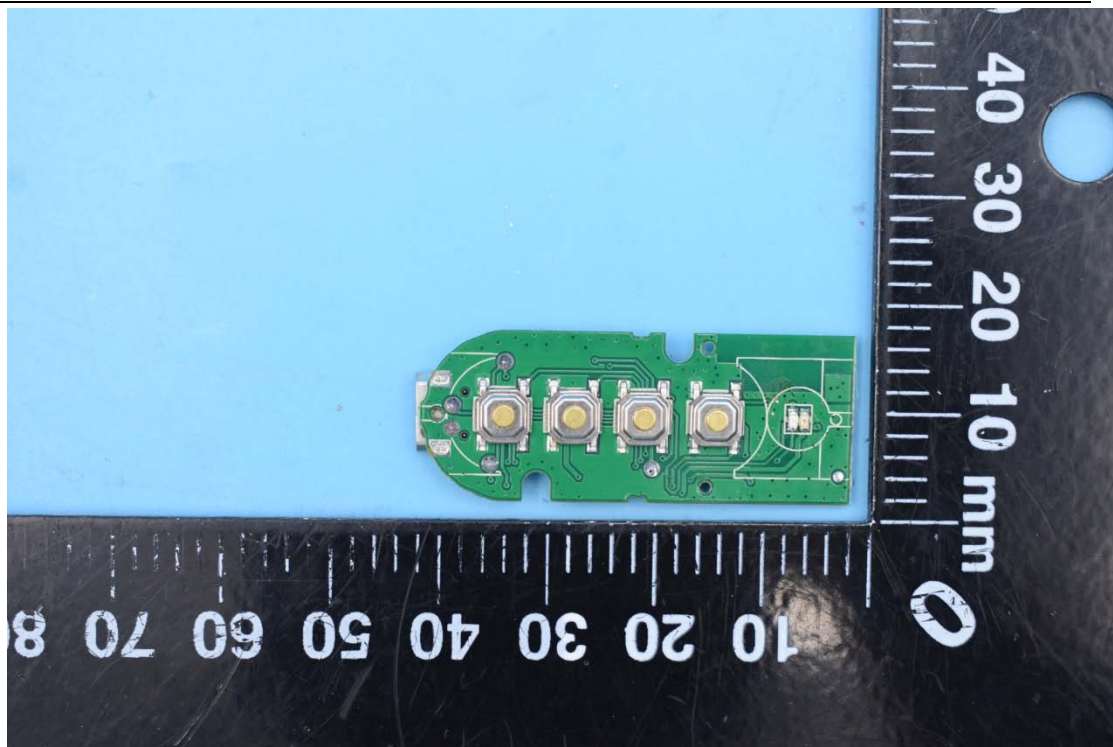

FCC ID:UR9WS-19017

## Internal Photos

### 1. EUT uncover view

2. Antenna view