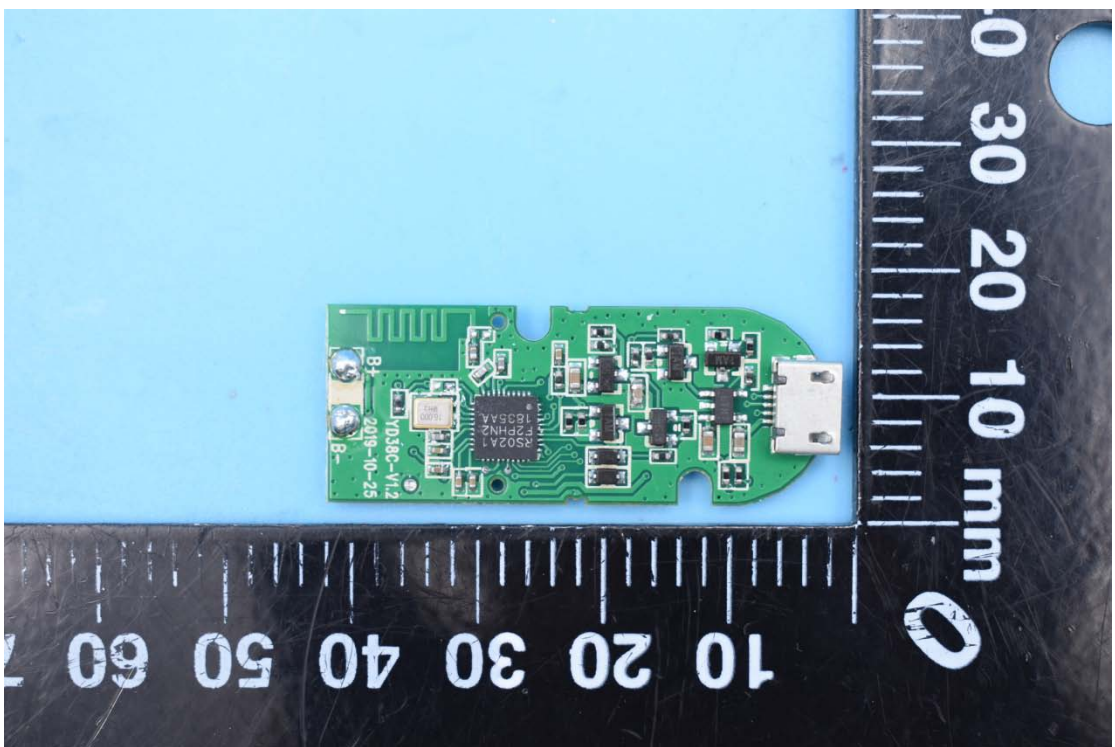

FCC ID:UR9WS-19017

## Internal Photos

### 1. EUT uncover view

2. Antenna view