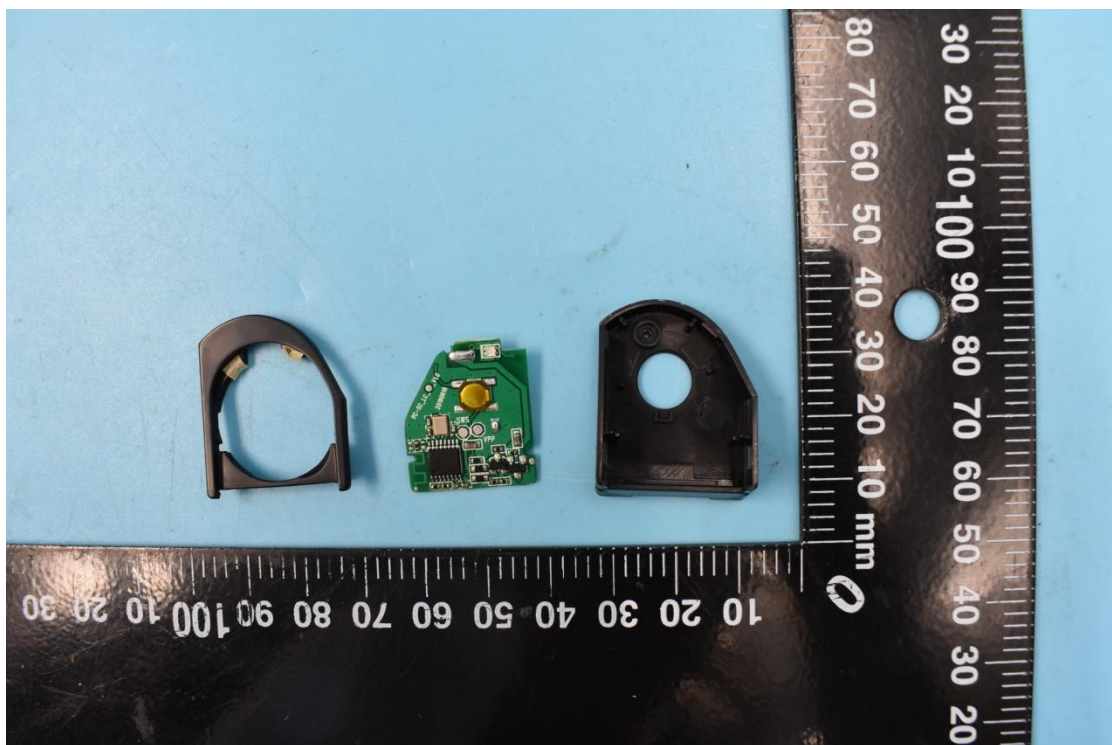

FCC ID:UR9WS-19010

Internal Photos

1. EUT uncover view

Antenna view