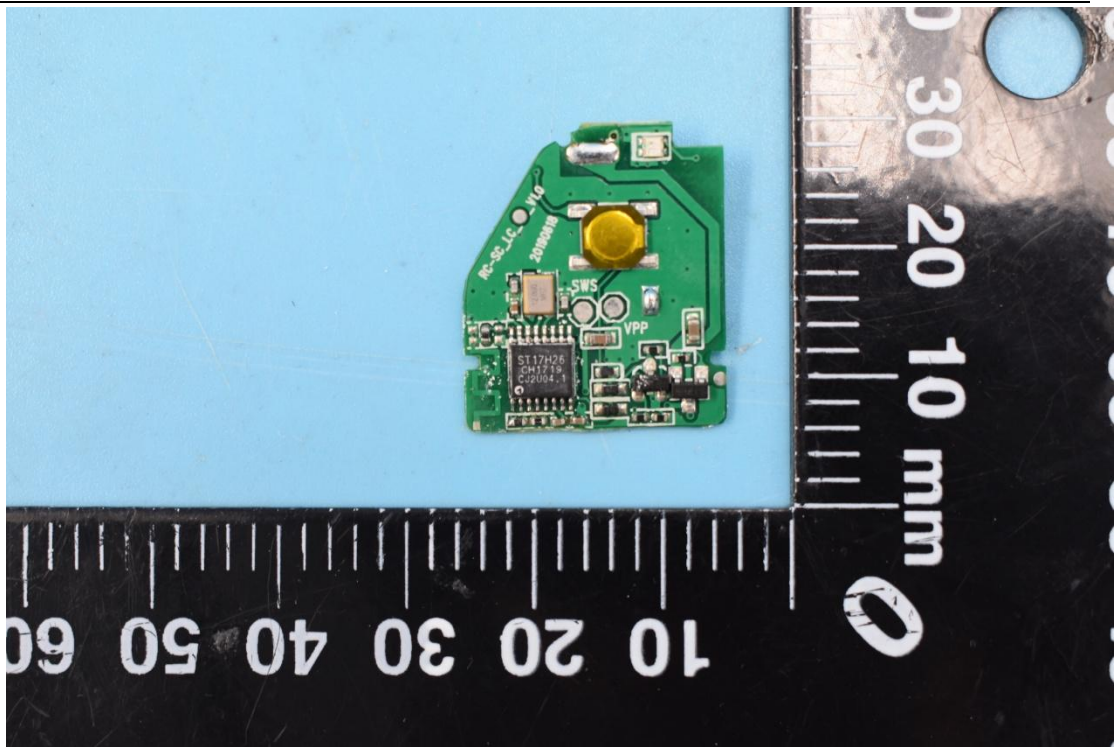

FCC ID:UR9WS-19010

Internal Photos

1. EUT uncover view

Antenna view