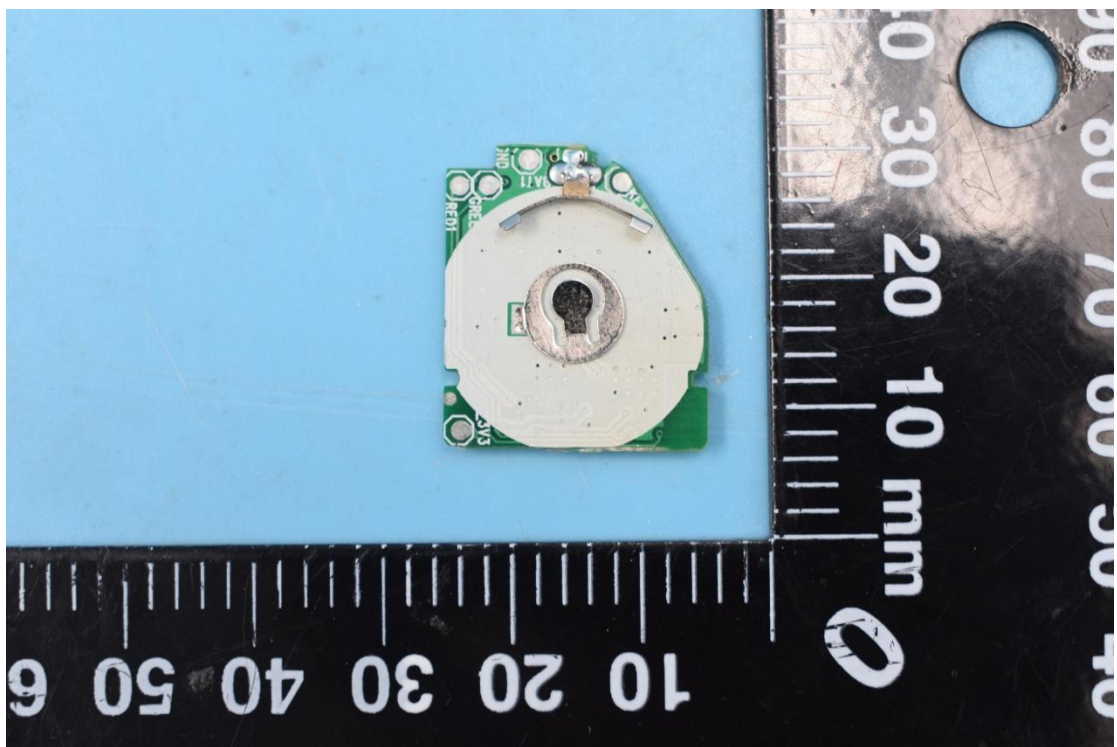

FCC ID:UR9WS-19010

Internal Photos

1. EUT uncover view

Antenna view