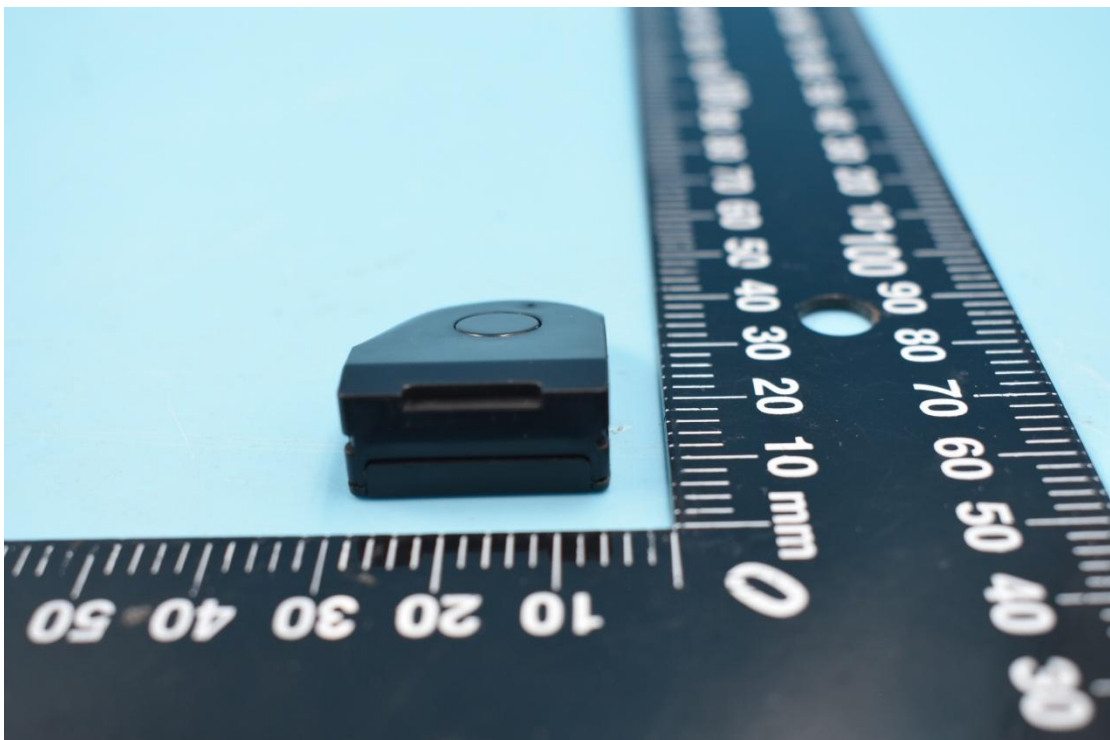

FCC ID:UR9WS-19010

External Photos

1. EUT front view

2. EUT rear view

3. EUT left side view

4. EUT right side view

5. EUT top view

6. EUT bottom view

7. Ports and slots supported by this device

8. Accessories